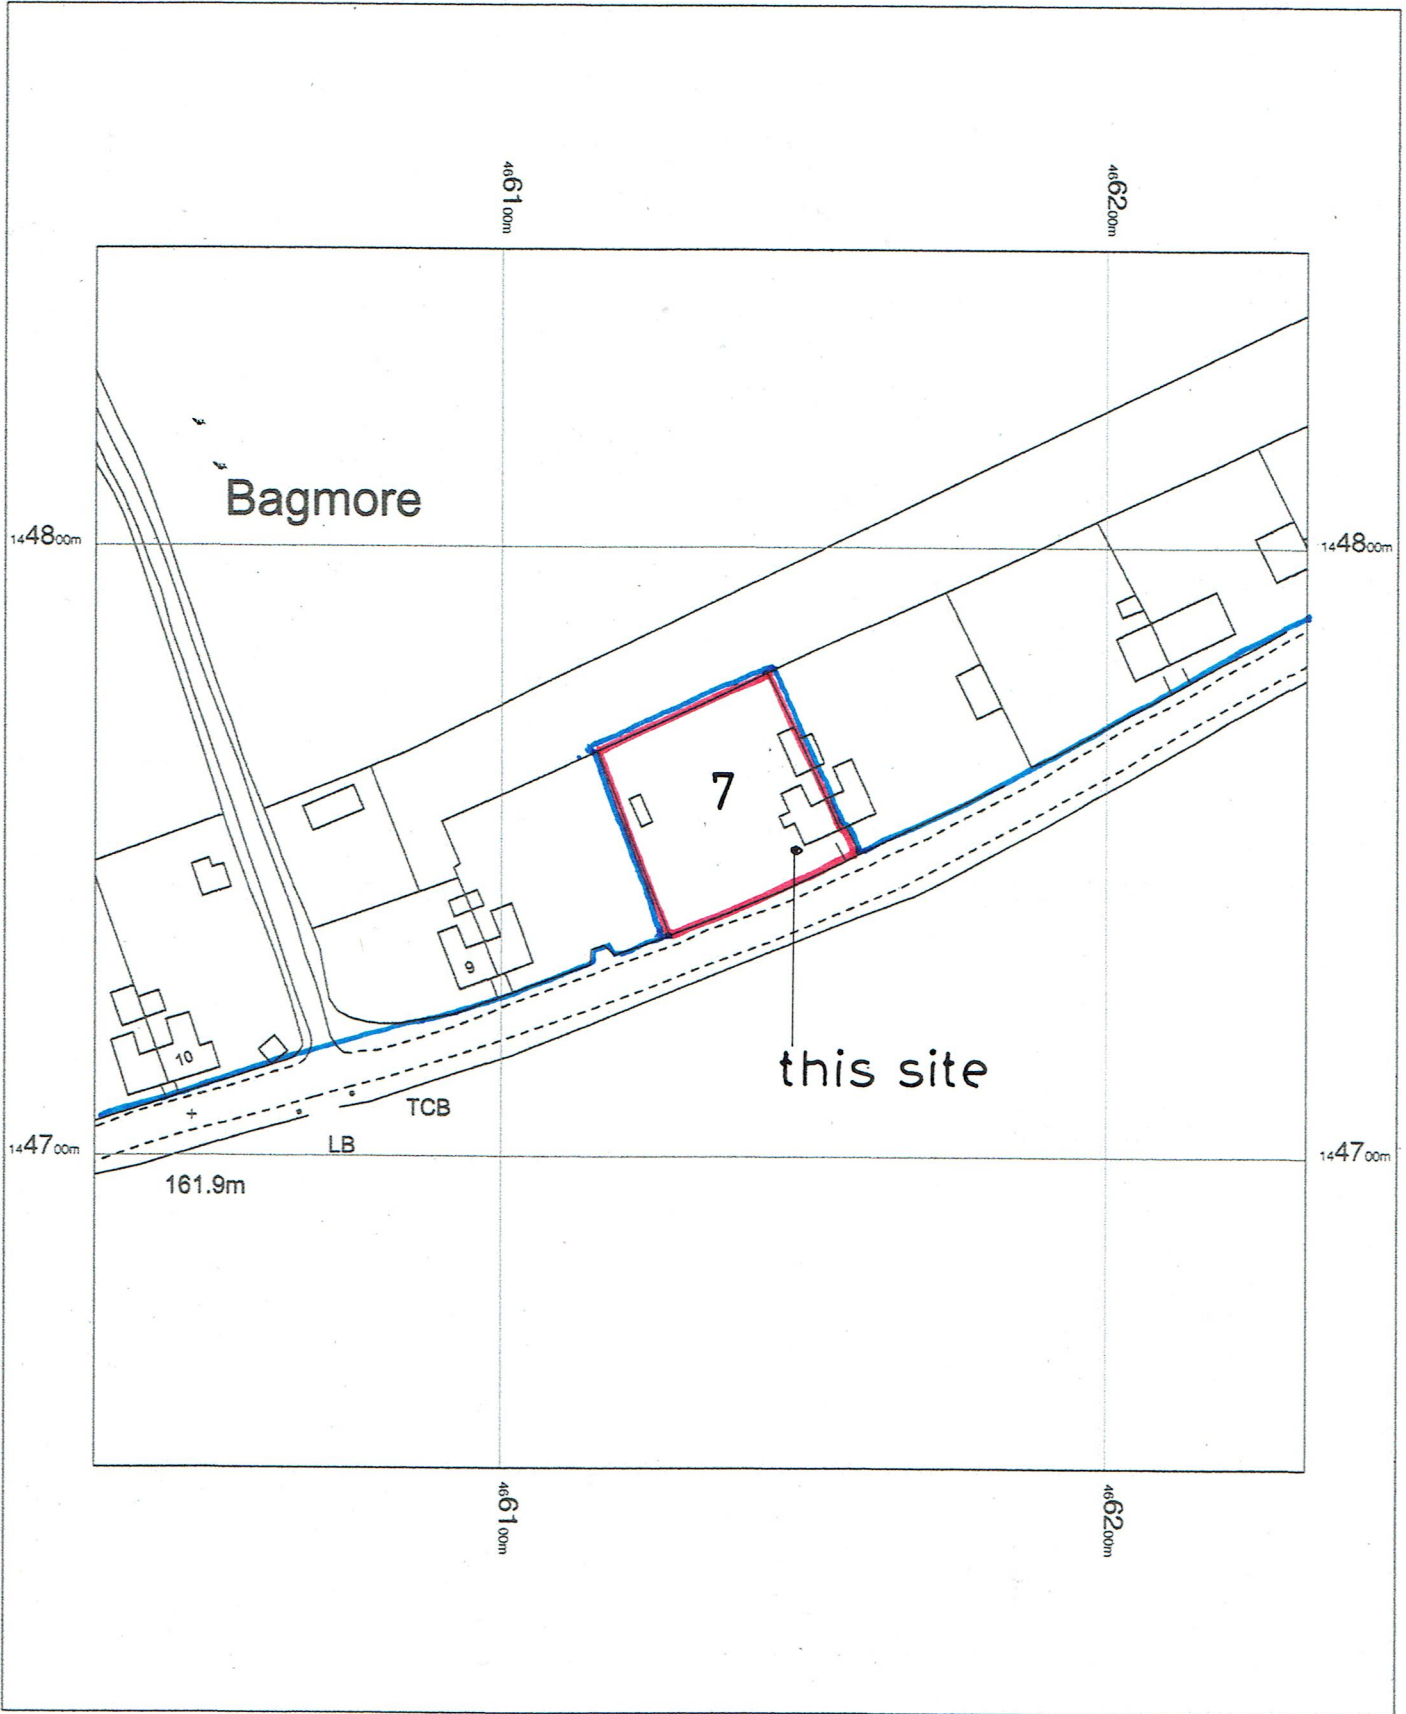

7 Bagmore Lane, RG25 2PZ

7 Bagmore Lane,
Basingstoke,
Herriard,
Hampshire
RG25 2PZ

OS MasterMap 1250/2500/10000 scale
Thursday, September 15, 2022, ID: MPMBW-01061372
www.blackwellmapping.co.uk

1:1250 scale print at A4, Centre: 466133 E, 144749 N

©Crown Copyright Ordnance Survey. Licence no. 100041041

BLACKWELL'S
MAPPING SERVICES
PERSONAL & PROFESSIONAL MAPPING
www.blackwellmapping.co.uk

TEL: 0800 151 2612
maps@blackwell.co.uk