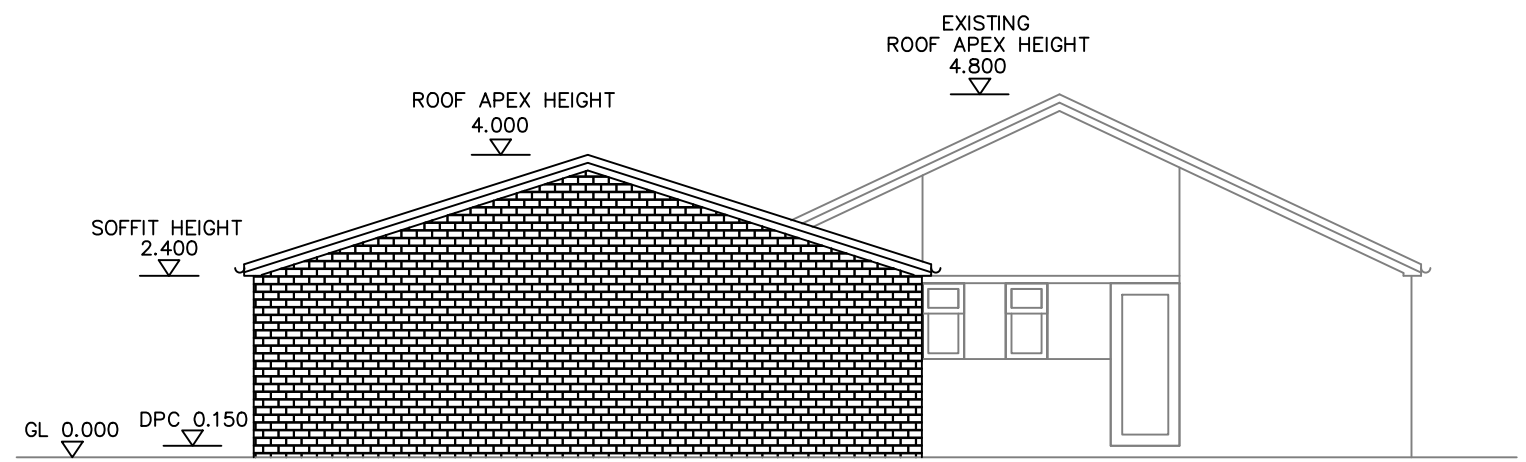

PROPOSED FRONT ELEVATION

PROPOSED REAR ELEVATION

PROPOSED GABLE ELEVATION

PROPOSED GABLE ELEVATION

ADDRESS: 8 BOWFELL GARDENS,  
 STAKEFORD,  
 NORTHUMBERLAND, NE62 5HA

TITLE: PROPOSED ELEVATIONS

SCALE 1:100