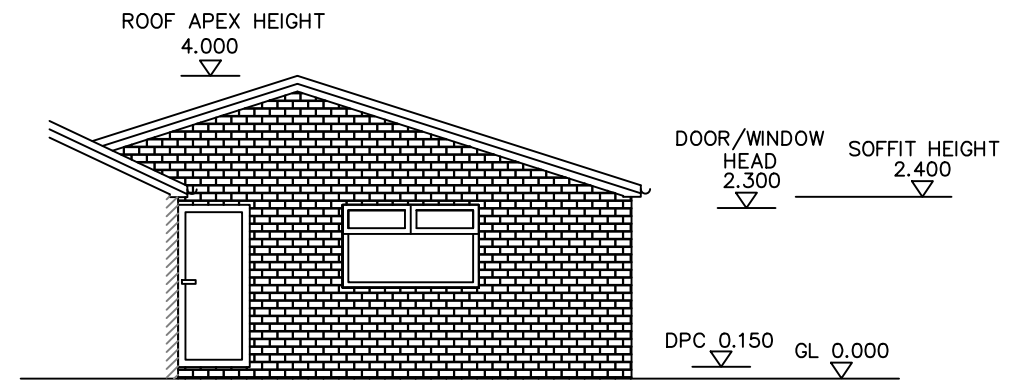

PROPOSED FRONT ELEVATION

PROPOSED REAR ELEVATION

PROPOSED GABLE ELEVATION

PROPOSED GABLE ELEVATION

ADDRESS: 8 BOWFELL GARDENS,  
 STAKEFORD,  
 NORTHUMBERLAND, NE62 5HA

TITLE: PROPOSED ELEVATIONS

SCALE 1:100