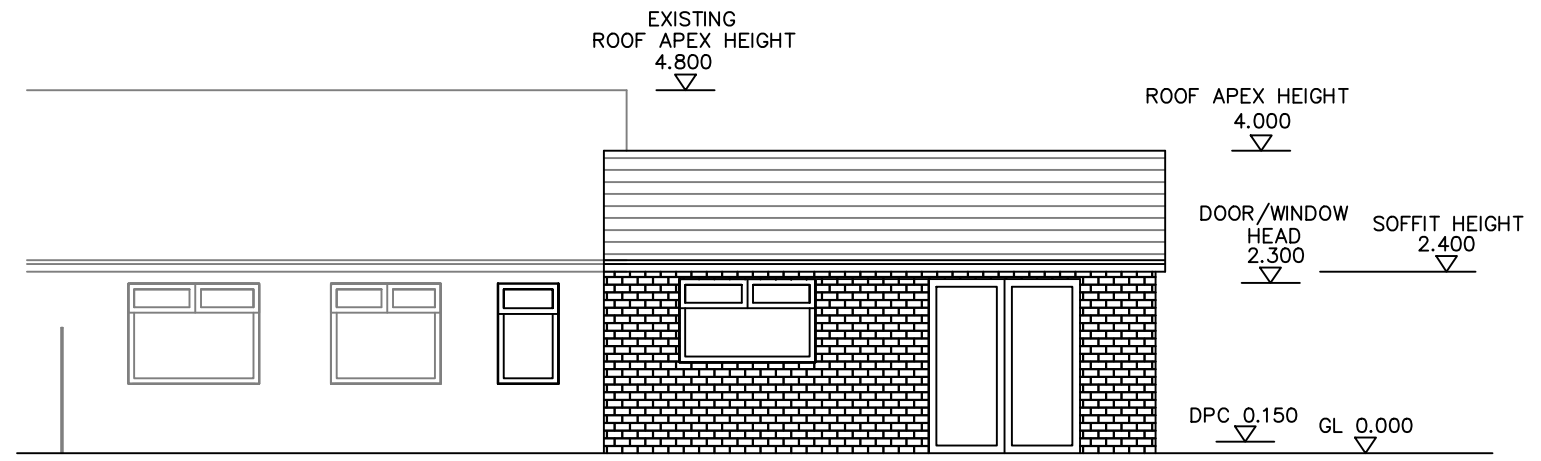

PROPOSED FRONT ELEVATION

PROPOSED REAR ELEVATION

PROPOSED GABLE ELEVATION

PROPOSED GABLE ELEVATION

ADDRESS: 8 BOWFELL GARDENS,  
 STAKEFORD,  
 NORTHUMBERLAND, NE62 5HA

TITLE: PROPOSED ELEVATIONS

SCALE 1:100