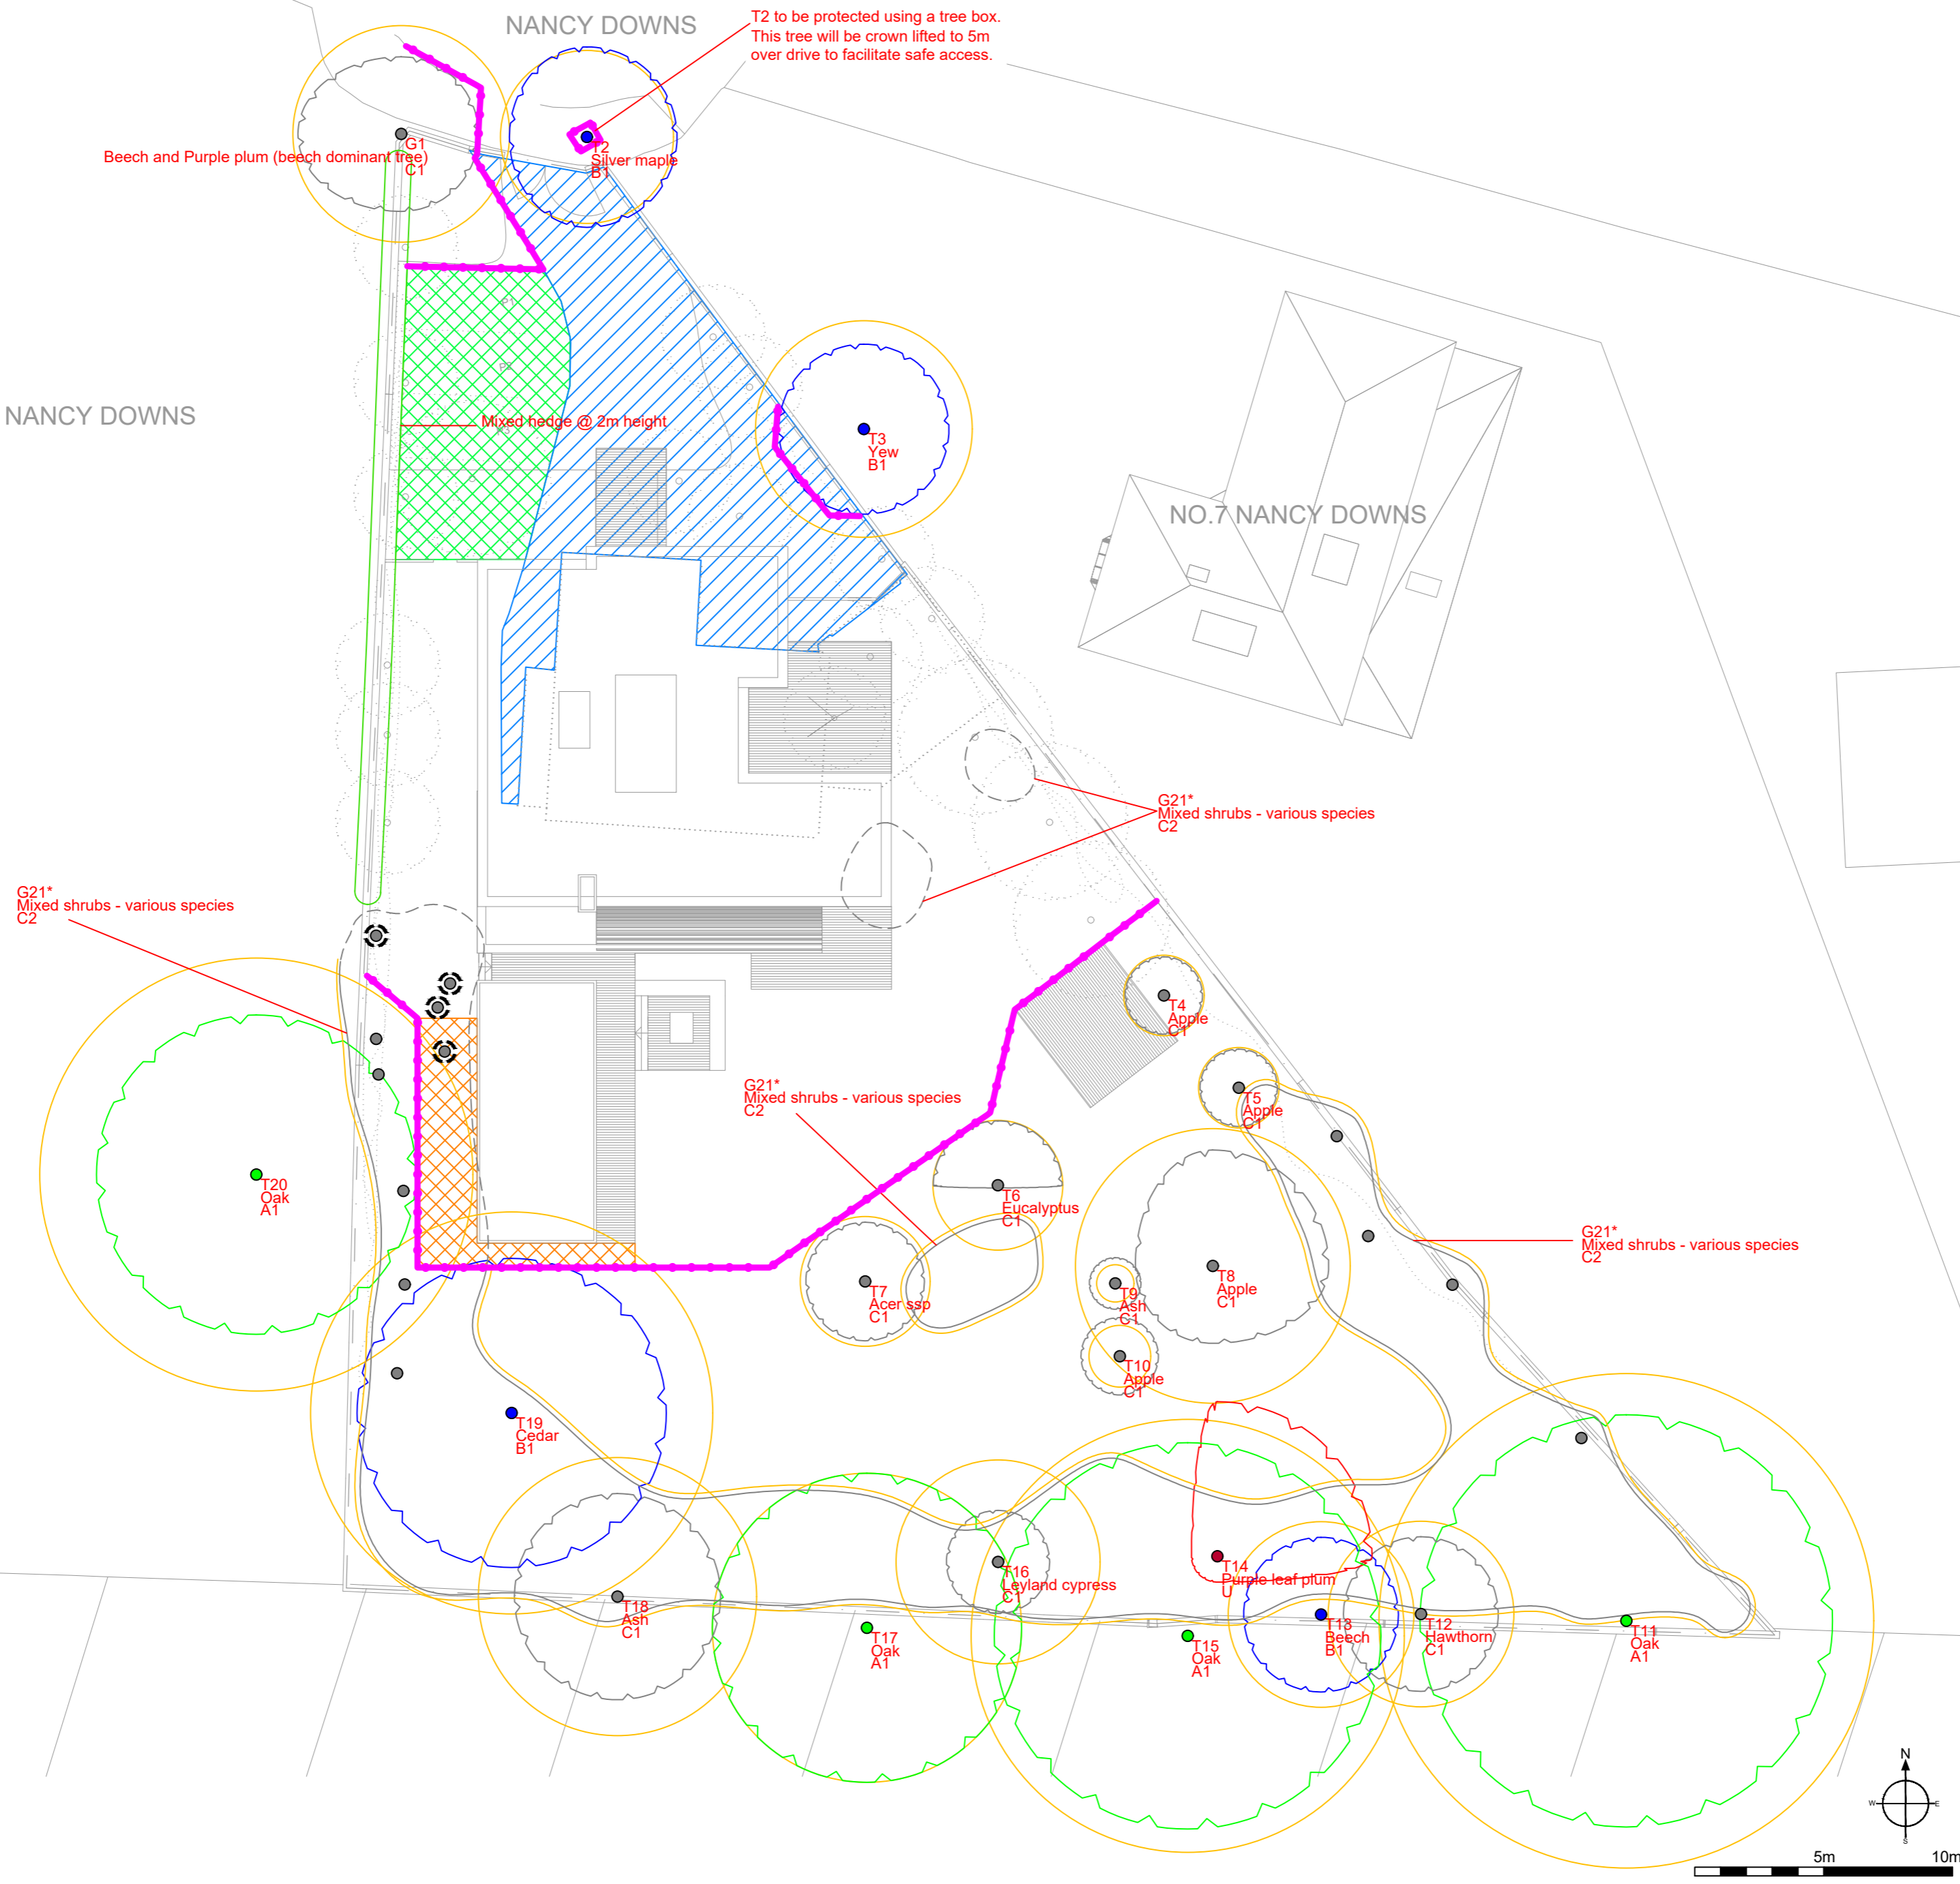

NO.6 NANCY DOWNS

NANCY DOWNS

NO.7 NANCY DOWNS

t: 07884 056 025  
e: glen@ghatrees.co.uk  
www.ghatrees.co.uk

Site: 6A Nancy Downs, Watford, WD19 4NF 1:200 @ A2

Drawing Title: Tree Protection Plan July 2022

**Key:**

- Category A (Green dot)
- Category B (Blue dot)
- Category C (Grey dot)
- Category U (Red dot)
- Existing Drive (Blue hatched area)
- Groups Proposed for Removal (Dashed circle)
- Tree Protection Fencing (Pink line)
- Area for Storage of Materials (Green cross-hatch)
- Temporary Ground Protection (Orange cross-hatch)
- Tree Proposed for Removal (Circle with X)

**Category Legend:**

- Crown Spread (Blue dashed circle)
- Tree Number (Number in circle)
- Species (Text label)
- Category (Text label)
- Root Protection Area (Dashed circle)

NOTE: Tree/group numbers marked with an \* have approximate locations.