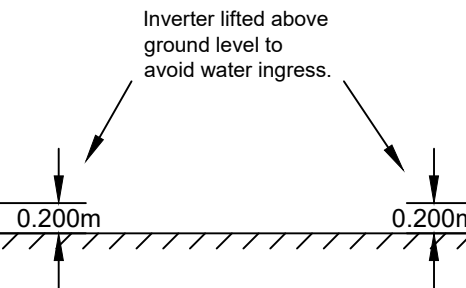

Plan View

Front Elevation

Side Elevation

Busbar connector attached to inverter here.

Ground Level

Ground Level

Colour: Grey or White
Material: Metal / Fibreglass

Revision	Description	Date	Approved
A2	Minor Design Update	19/12/2022	JJ

TITLE: Inverter Cabinet		SITE: Whitley	
Drawn	Date	Checked	Date
KM	19/12/2022	JJ	19/12/2022
Original Paper Size: A4		Scale: 1:50	
Do not scale from this drawing except for planning purposes. All dimensions in Meters.			