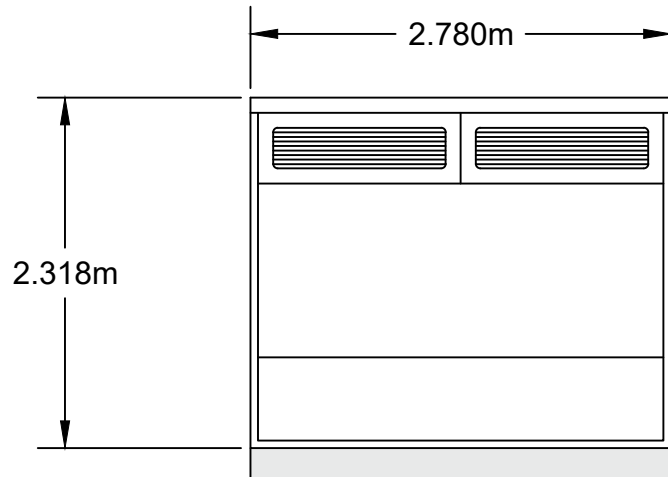

Plan View

Front Elevation

Side Elevation

Busbar connector attached to inverter here.

Ground Level

Ground Level

Colour: Grey or White
Material: Metal / Fibreglass

Revision	Description	Date	Approved
A2	Minor Design Update	19/12/2022	JJ

TITLE: Inverter Cabinet		SITE: Whitley	
Drawn	Date	Checked	Date
KM	19/12/2022	JJ	19/12/2022
Original Paper Size: A4		Scale: 1:50	
Do not scale from this drawing except for planning purposes. All dimensions in Meters.			