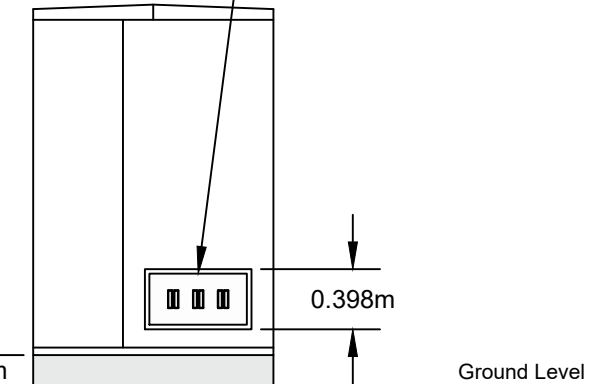

Plan View

Front Elevation

Side Elevation

Busbar connector attached to inverter here.

Ground Level

Ground Level

Colour: Grey or White
Material: Metal / Fibreglass

Revision	Description	Date	Approved
A2	Minor Design Update	19/12/2022	JJ

TITLE: Inverter Cabinet		SITE: Whitley	
Drawn	Date	Checked	Date
KM	19/12/2022	JJ	19/12/2022
Original Paper Size: A4		Scale: 1:50	
Do not scale from this drawing except for planning purposes. All dimensions in Meters.			