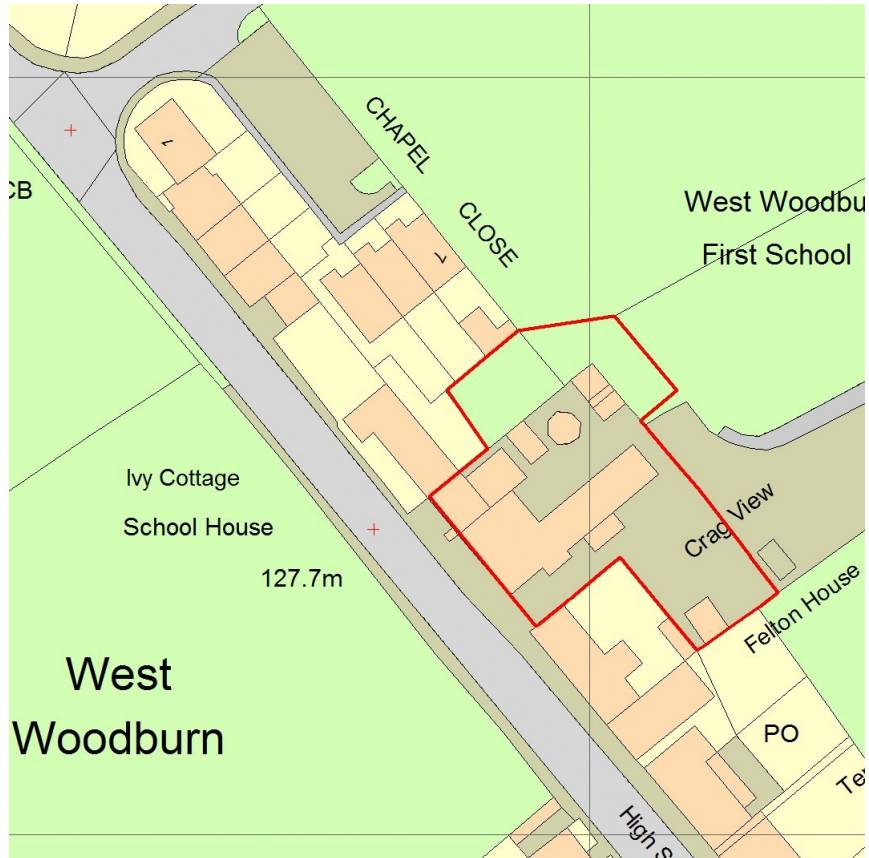

SITE LOCATION PLAN
AREA 2 HA
SCALE 1:1250 on A4
CENTRE COORDINATES: 389194, 586939

Supplied by Streetwise Maps Ltd
www.streetwise.net
Licence No: 100047474
16/12/2022 13:40

School House
High Street
West Woodburn
Northumberland
NE48 2RX