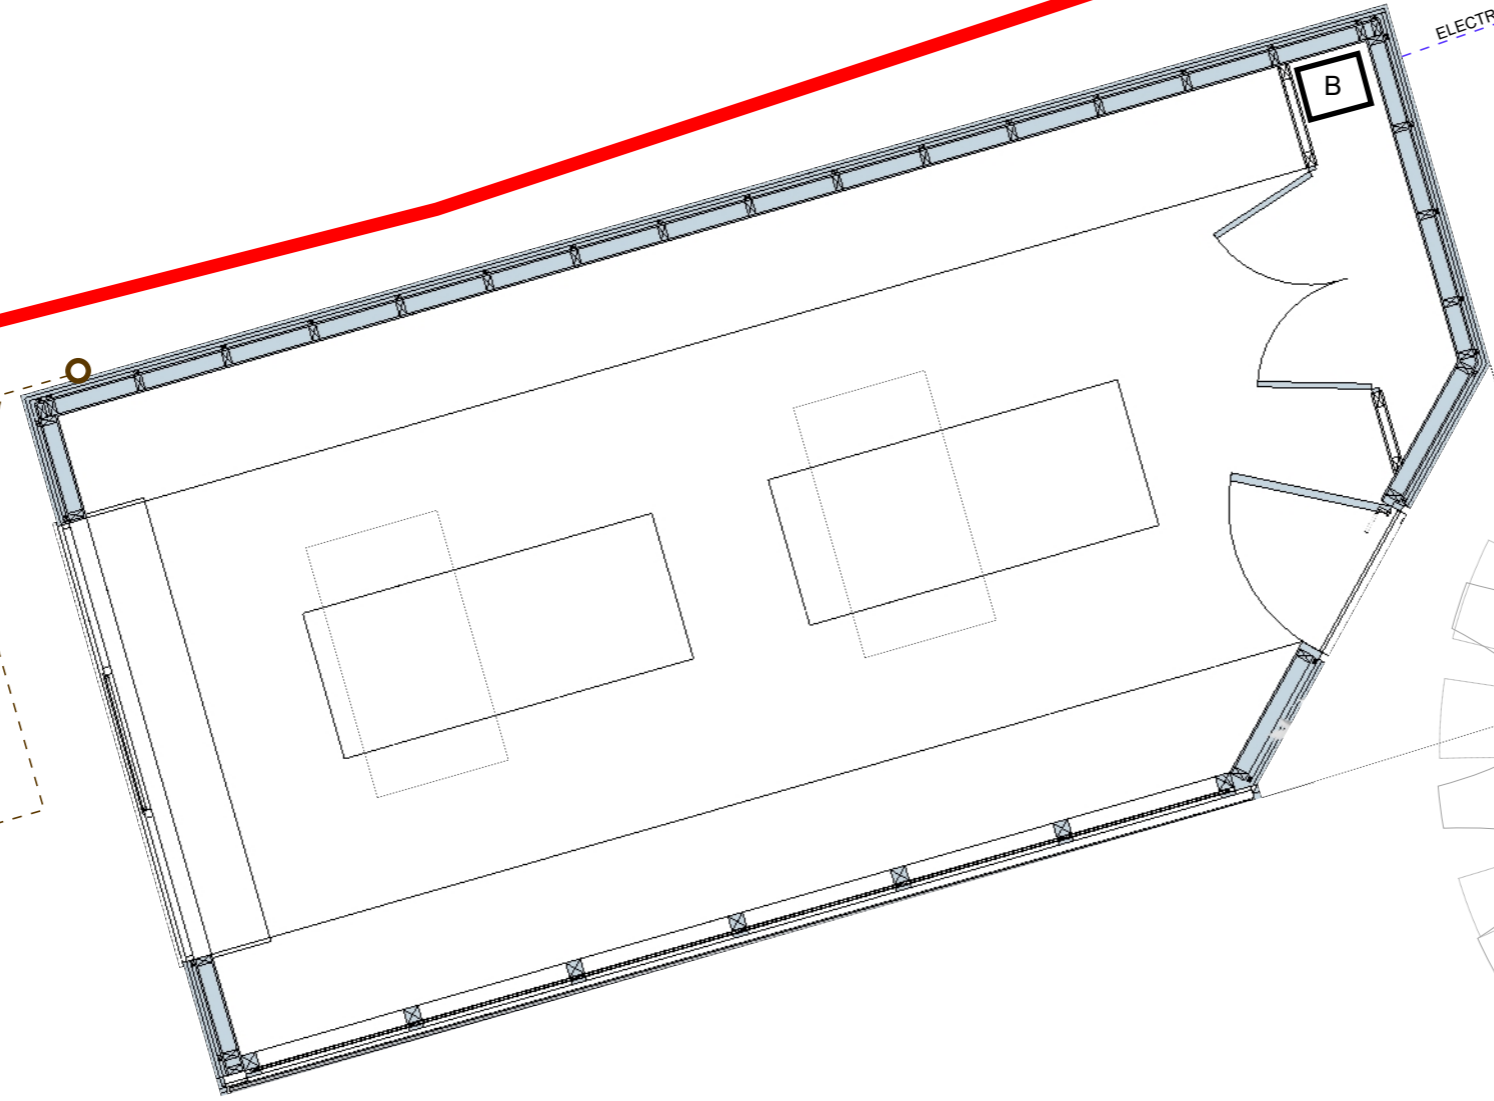

BACK LANE

FOLLY BUNGALOW

ELECTRIC SUPPLY - armoured cable

B

K
A

Client: Tony Thompson
Project: Folly Cottage
Chewton Mendip

Floor Plan: 115_03
Scale: 1:50
Date: 02/11/2022

A3