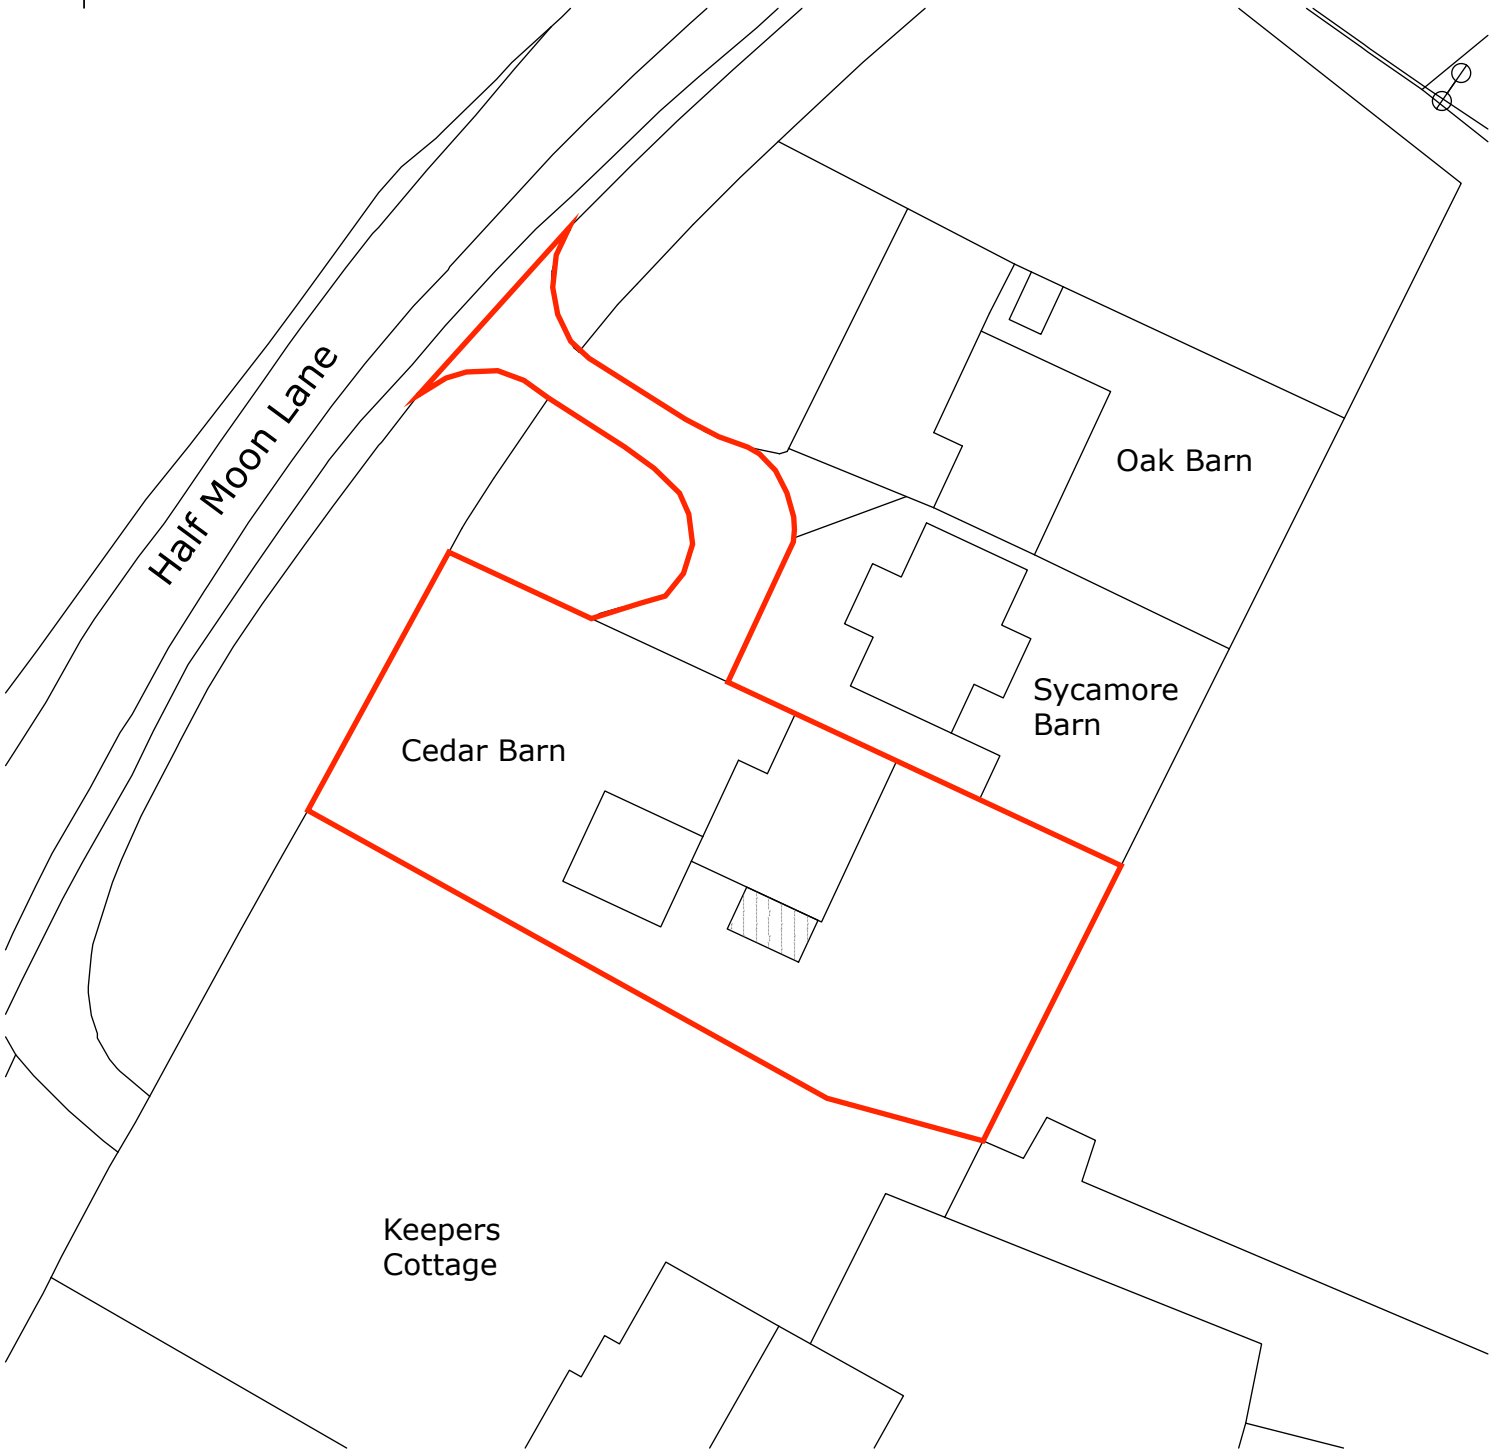

N

Site Plan

Scale 1:500

10.00 m

100.00 m

CP-LE-1B

New Orangery at Cedar Barn, Half Moon Lane, Pepperstock, LU1 4LL.