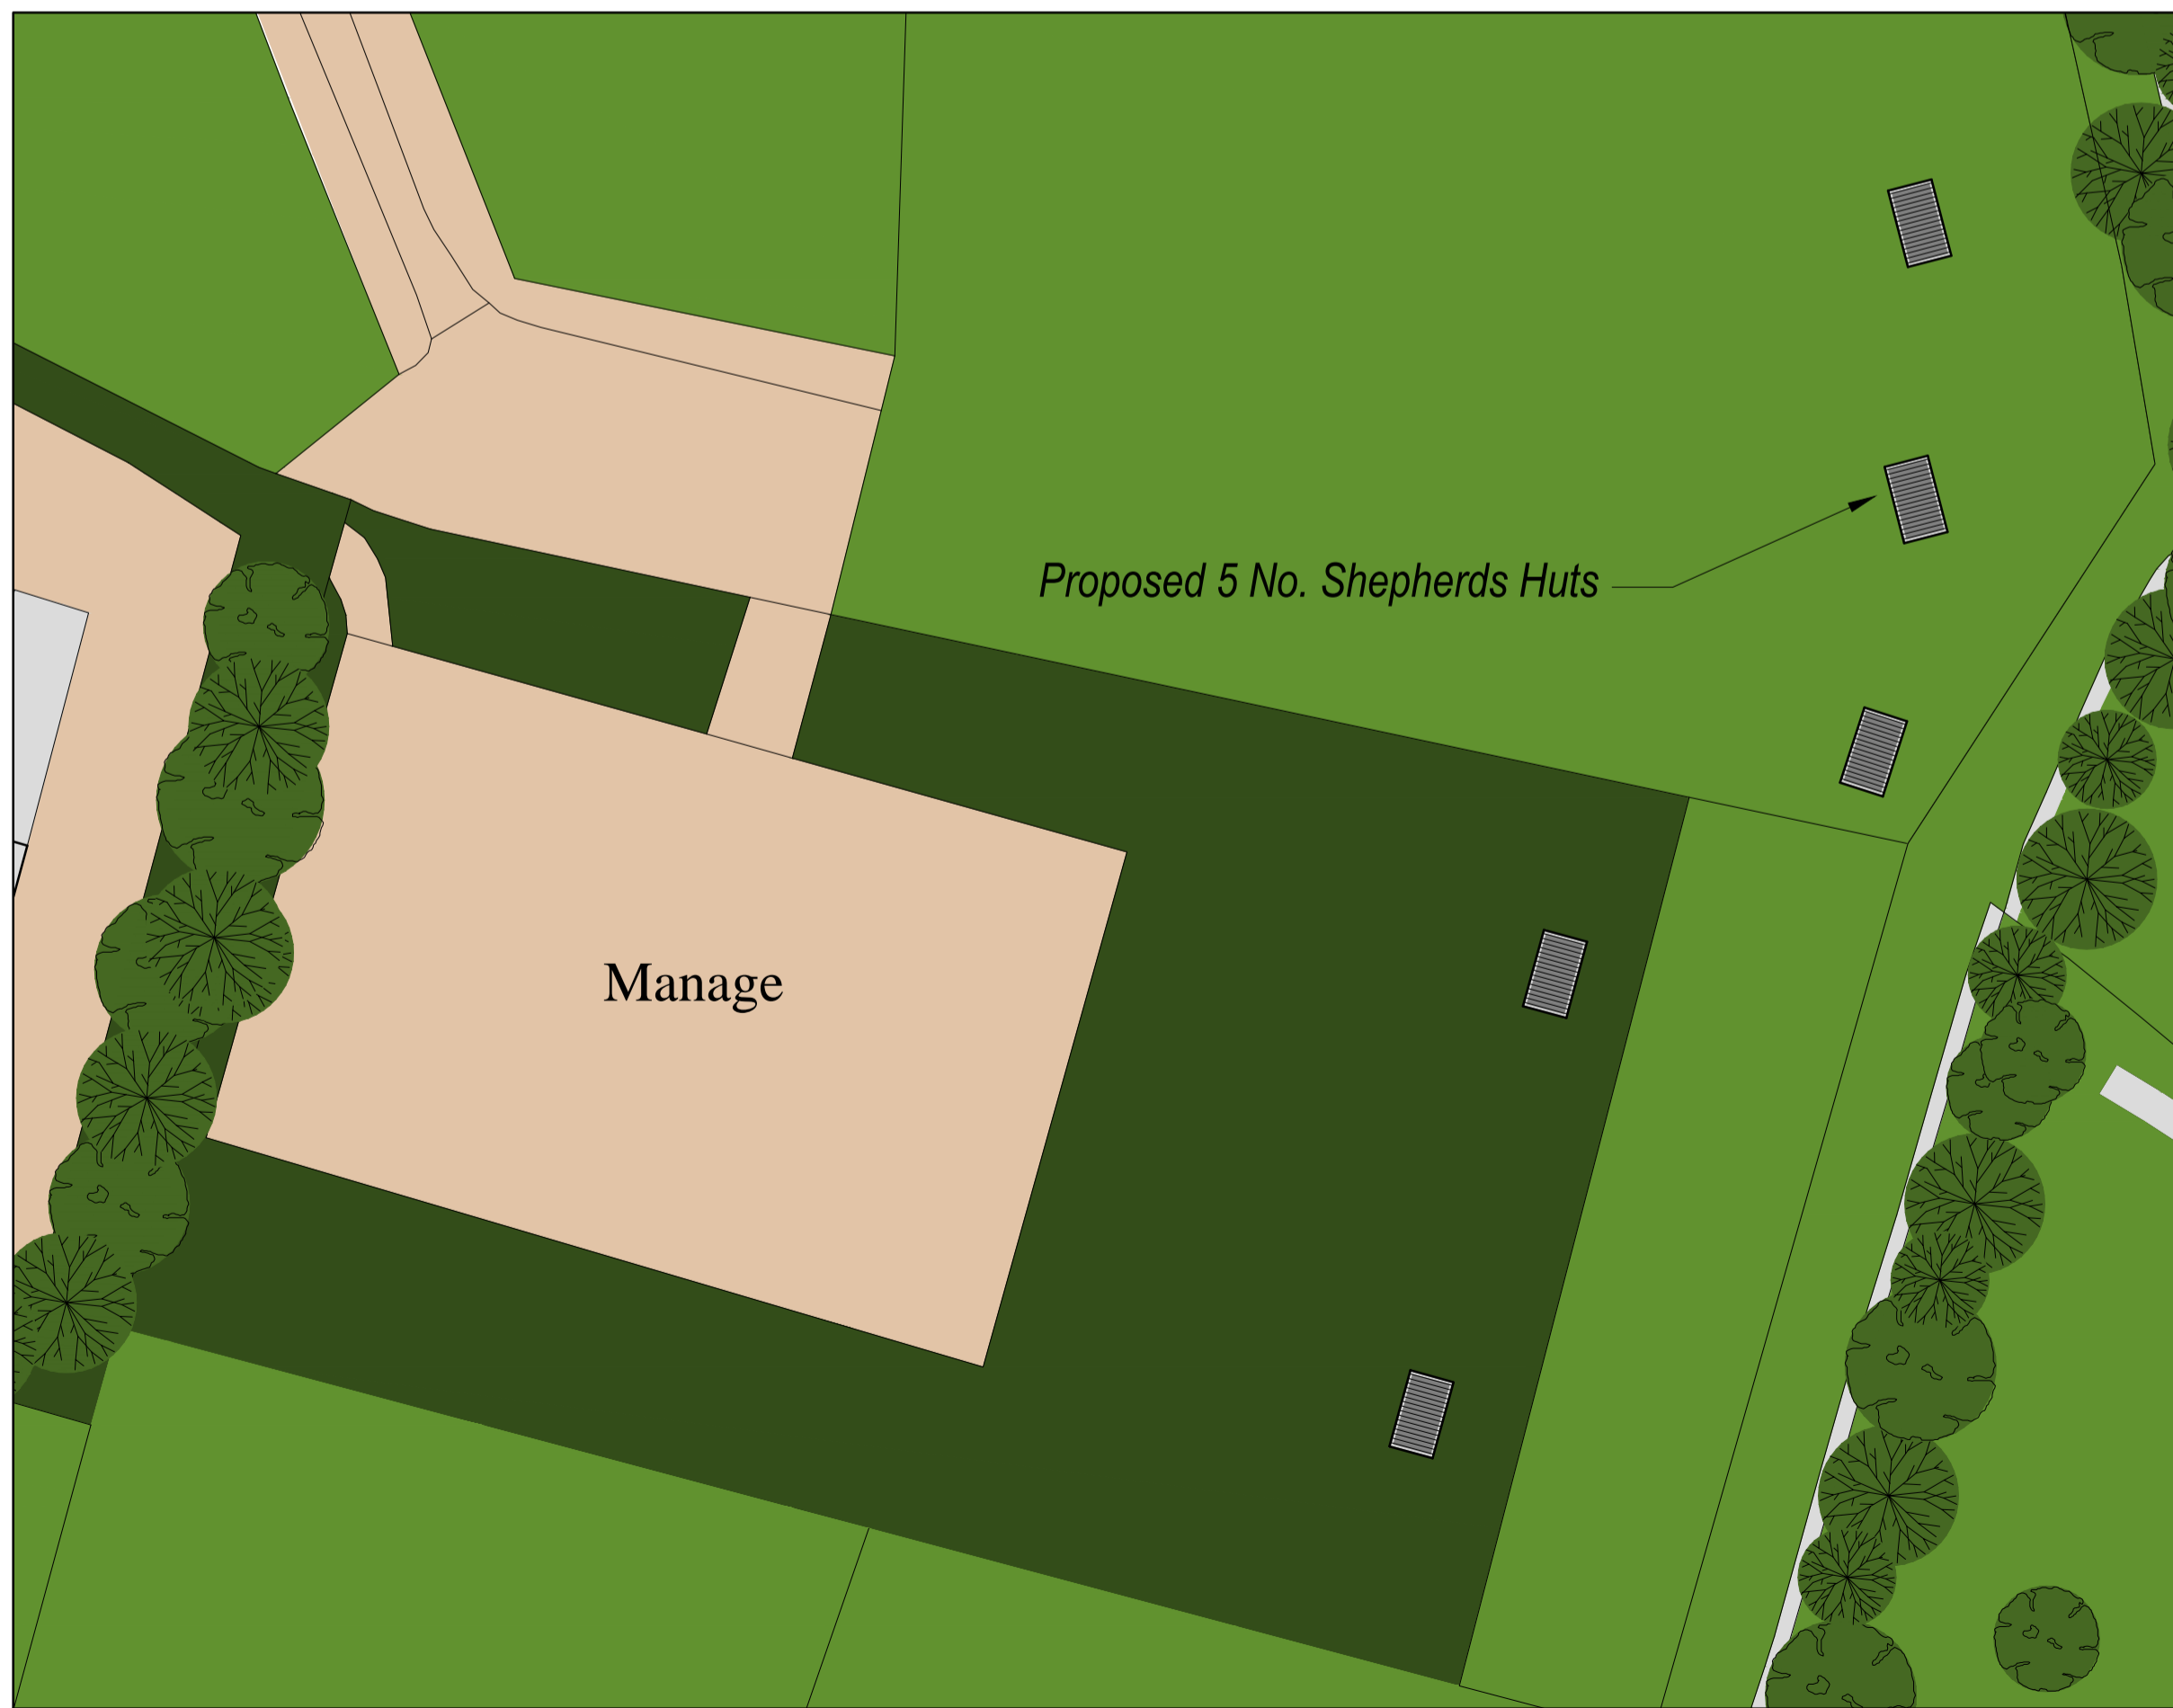

Existing Site Plan
Scale: 1:500

Proposed Site Plan
Scale: 1:500

Location Plan
Scale: 1:1250

Rev A: 03/10/22 - Location Plan Updated

Status: **Planning**

Medusa Design Ltd
Architectural Designers
Eagle House, Sudbury Road, Great Whelmeham,
Bury St Edmunds, Suffolk, IP30 0UN
Tel: 01787 883339
E-Mail: info@medusadesign.co.uk
Web site: www.medusadesign.co.uk

Client:
Mr S Volk
Woodthorpes Farm, High Road
Assington, Suffolk.

Project:
Proposed 5 No. Shepherd Huts

Drawing Details:
**Existing & Proposed Site Plans &
Location Plan**

Date:	Scale/s:	Drawn:
Aug 2022	As Shown @ A1	STC