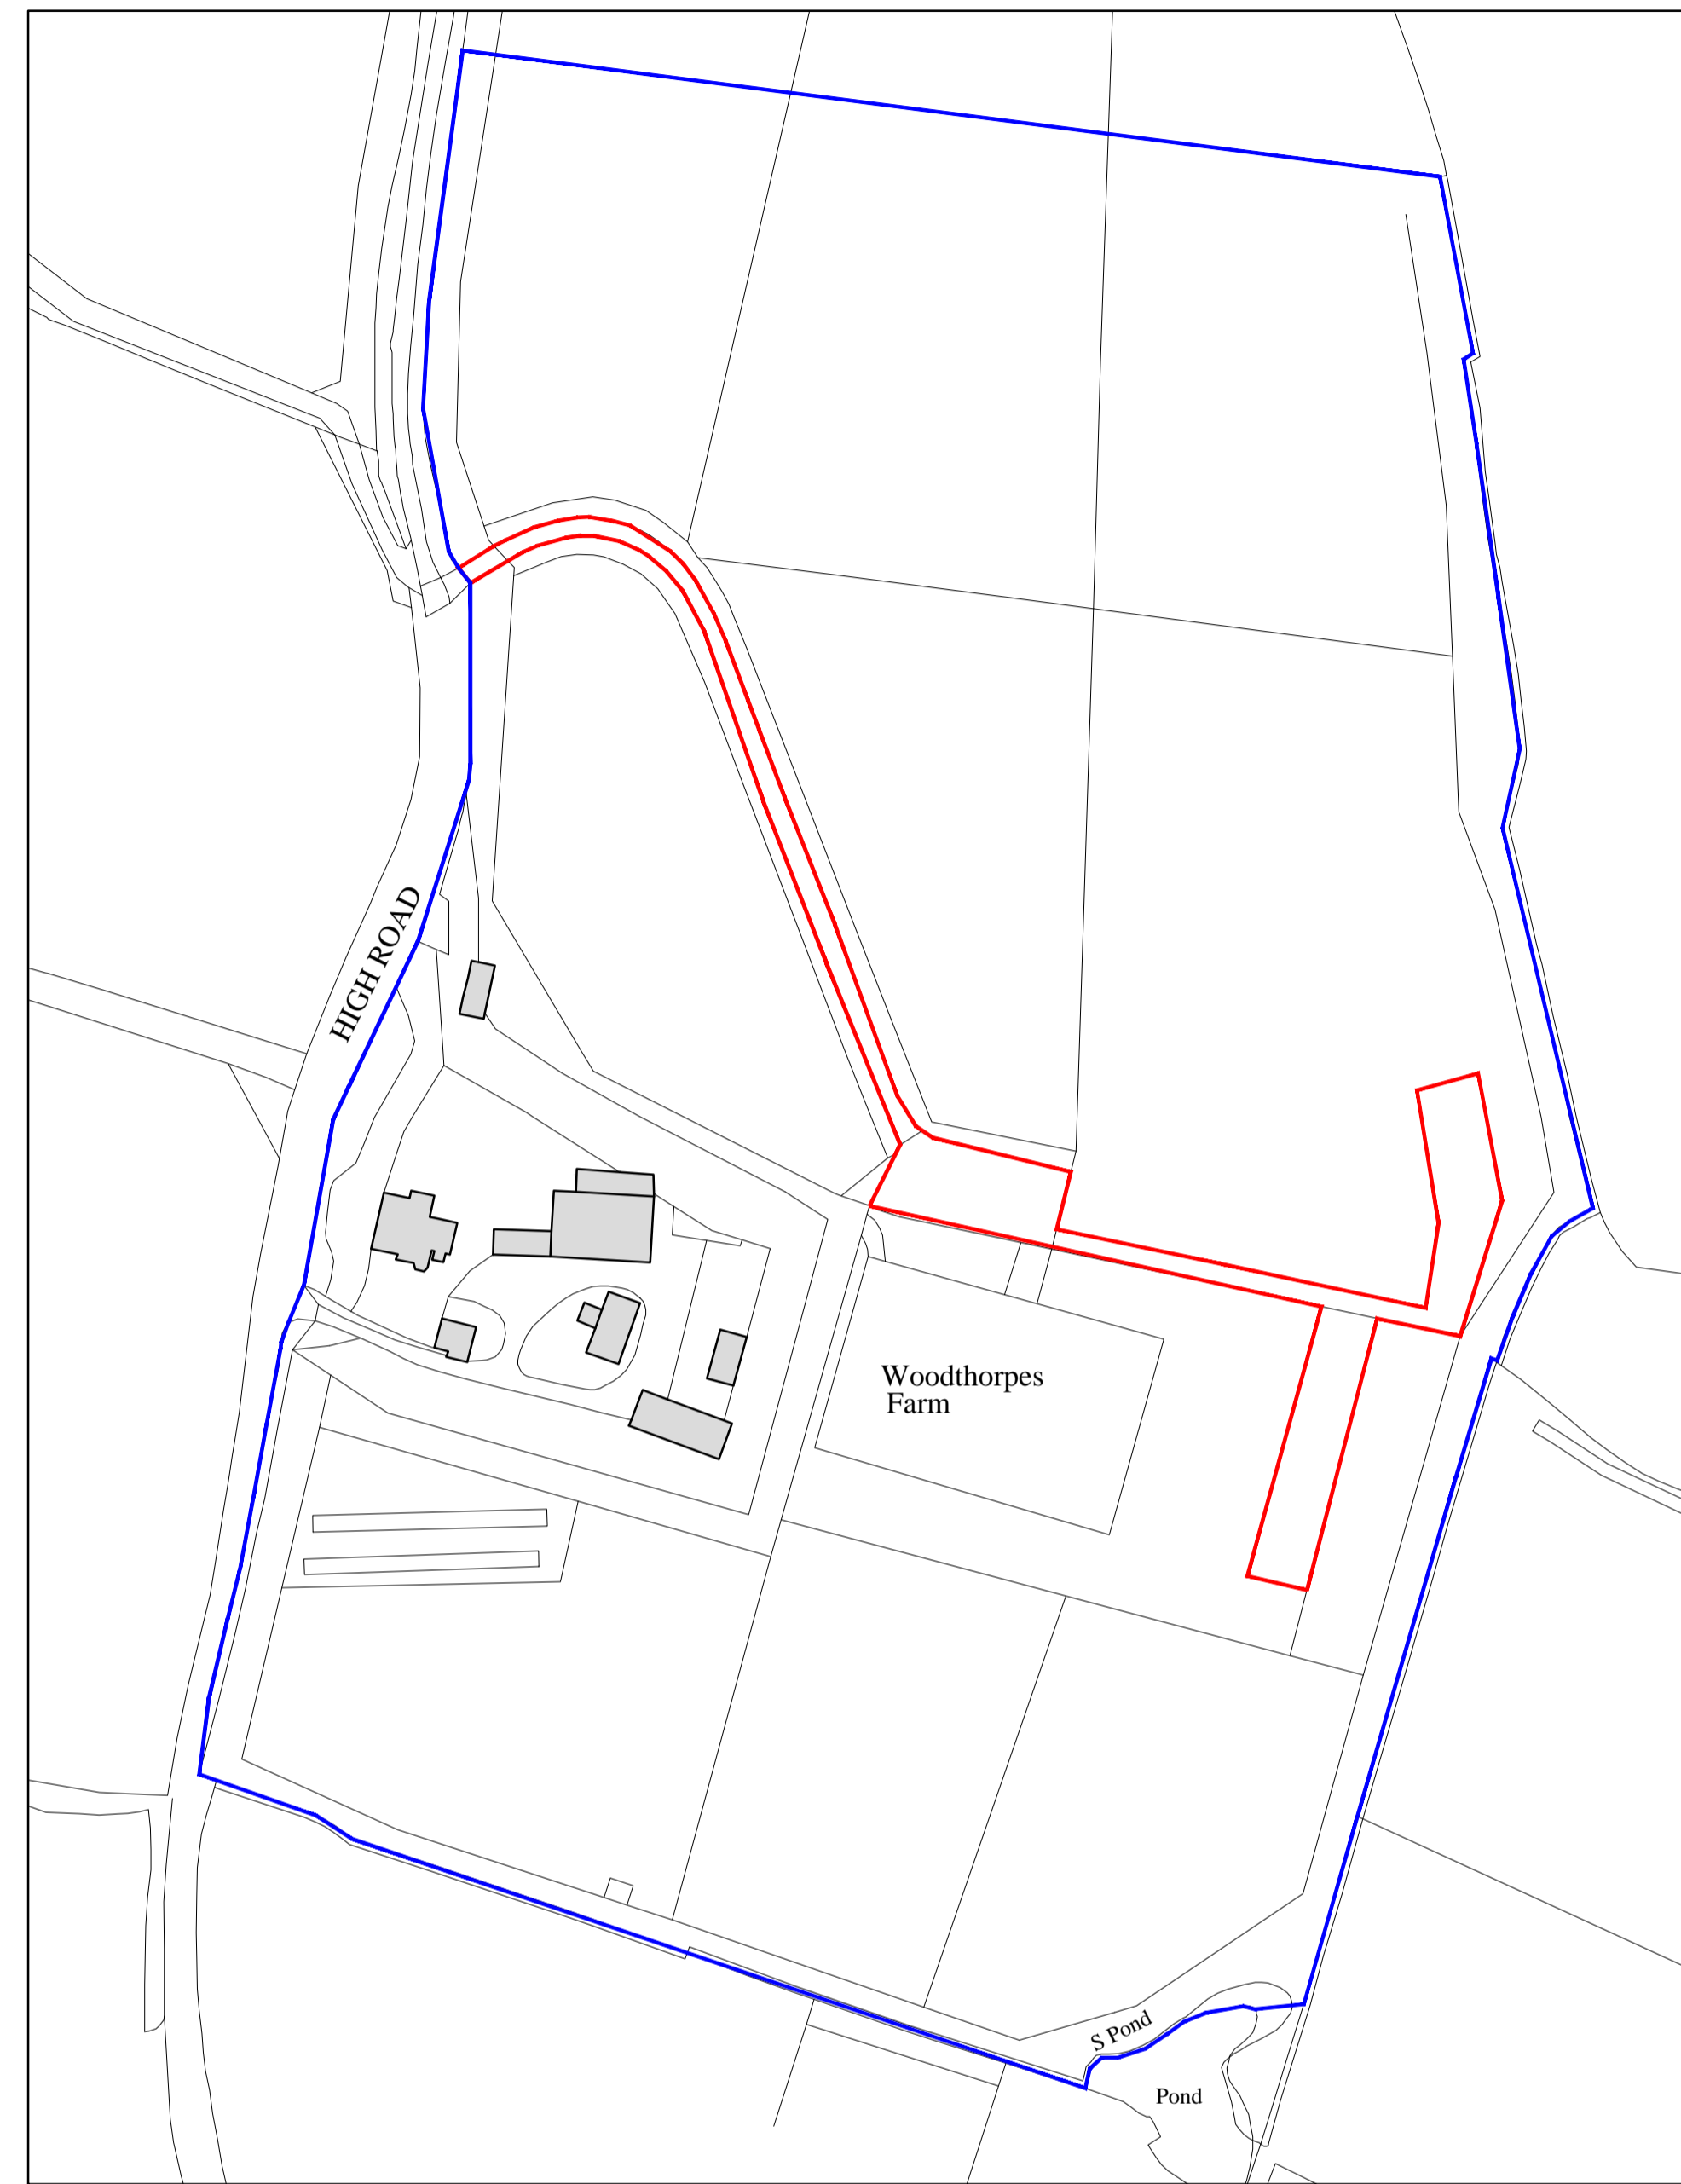

Existing Site Plan
Scale: 1:500

Proposed Site Plan
Scale: 1:500

Location Plan
Scale: 1:1250

Rev A: 03/10/22 - Location Plan Updated

Status: **Planning**

Medusa Design Ltd
Architectural Designers
Eagle House, Sudbury Road, Great Whelmeham,
Bury St Edmunds, Suffolk, IP30 0UN
Tel: 01787 883339
E-Mail: info@medusadesign.co.uk
Web site: www.medusadesign.co.uk

Client:
Mr S Volk
Woodthorpes Farm, High Road
Assington, Suffolk.

Project:
Proposed 5 No. Shepherd Huts

Drawing Details:
**Existing & Proposed Site Plans &
Location Plan**

Date:	Scale/s:	Drawn:
Aug 2022	As Shown @ A1	STC