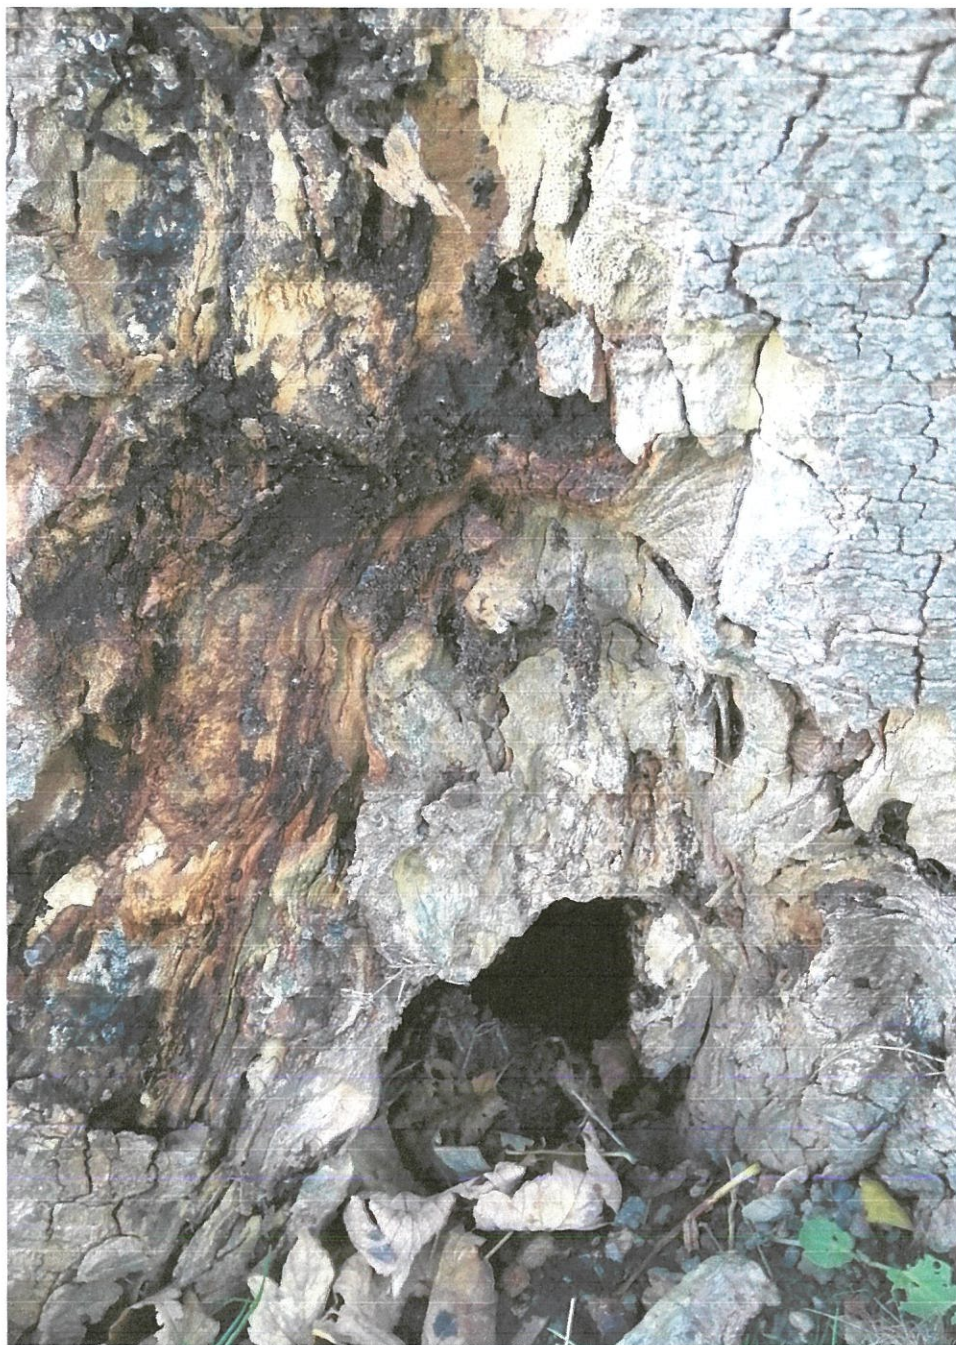

GIANT POLYPORE (MERIPILUS GIGANTEUS)

CAVITY IN BASE

SICAMORE TREE