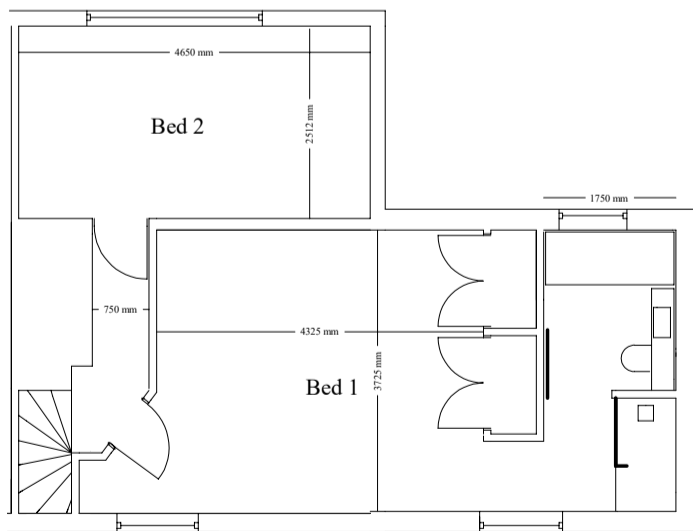

Proposed South Elevation

Proposed East Elevation

Proposed West Elevation

Proposed North Elevation

Proposed First Floor Plan

Proposed Ground Floor Plan

<p>Proposed Two Storey Side Extension</p> <p>Keely Kingswell Farisee Cottage The Street Ashfield-Cum -Thorpe Suffolk IP14 6LX</p> <p>Scale 1:100 @A3 January 2023 Proposed</p>	<p>M K Plumb Building Services</p> <p>9 West View Stowmarket IP14 1SD</p> <p>07973 314323</p> <p>mal.plumb@hotmail.com www.mkplumbbuildingservices.com</p>
--	--