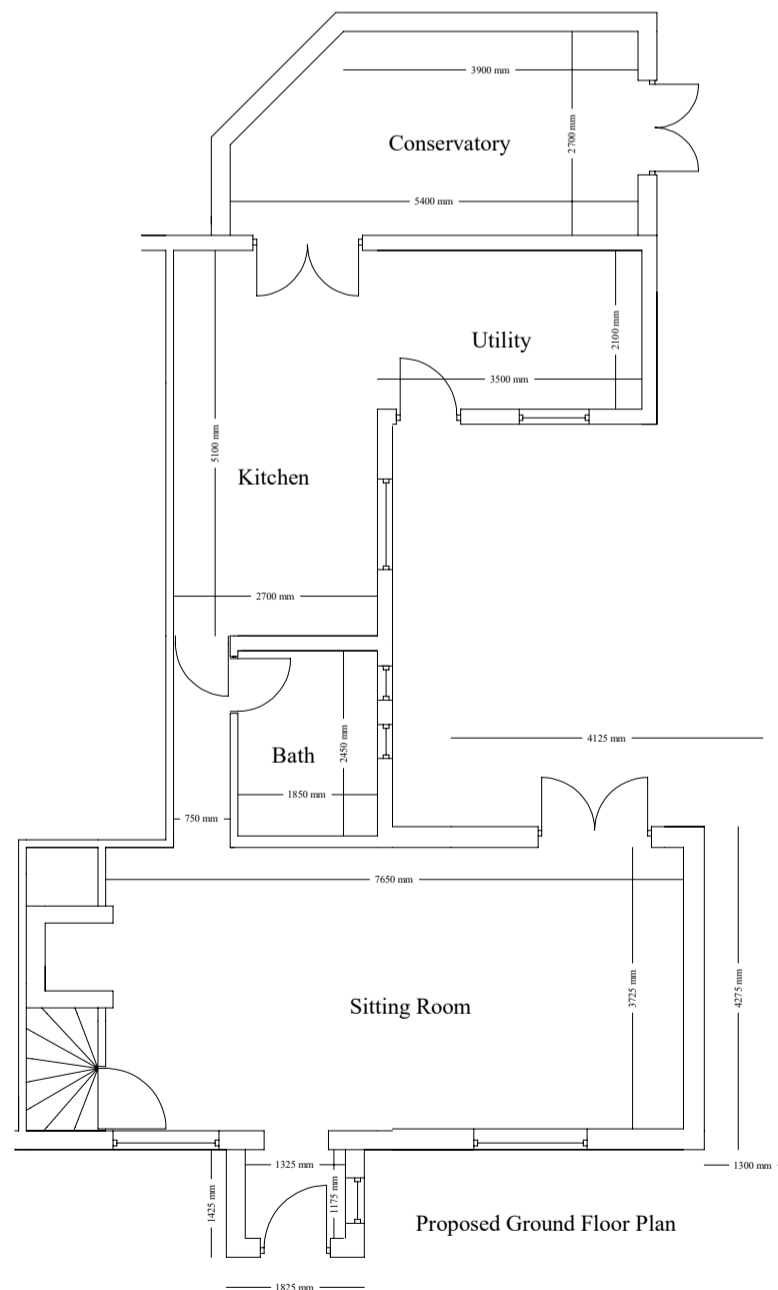

Proposed South Elevation

Proposed East Elevation

Proposed West Elevation

Proposed North Elevation

Proposed First Floor Plan

Proposed Ground Floor Plan

<p>Proposed Two Storey Side Extension</p> <p>Keely Kingswell Farisee Cottage The Street Ashfield-Cum -Thorpe Suffolk IP14 6LX</p> <p>Scale 1:100 @A3 January 2023 Proposed</p>	<p>M K Plumb Building Services</p> <p>9 West View Stowmarket IP14 1SD</p> <p>07973 314323</p> <p>mal.plumb@hotmail.com www.mkplumbbuildingservices.com</p>
--	--