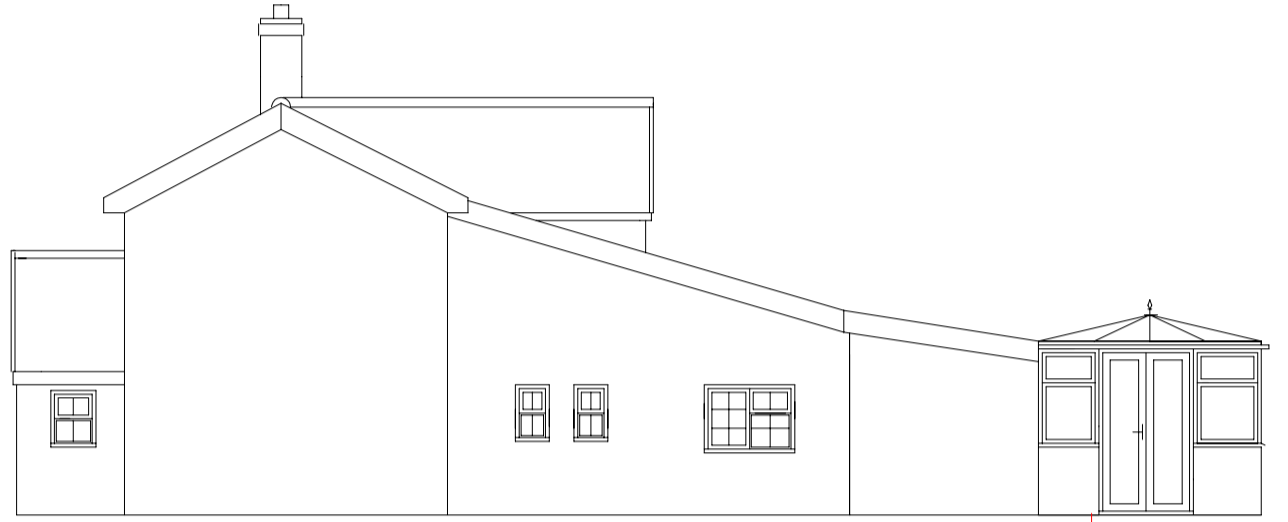

Proposed South Elevation

Proposed East Elevation

Proposed West Elevation

Proposed North Elevation

Proposed First Floor Plan

Proposed Ground Floor Plan

<p>Proposed Two Storey Side Extension</p> <p>Keely Kingswell Farisee Cottage The Street Ashfield-Cum -Thorpe Suffolk IP14 6LX</p> <p>Scale 1:100 @A3 January 2023 Proposed</p>	<p>M K Plumb Building Services</p> <p>9 West View Stowmarket IP14 1SD</p> <p>07973 314323</p> <p>mal.plumb@hotmail.com www.mkplumbbuildingservices.com</p>
--	--