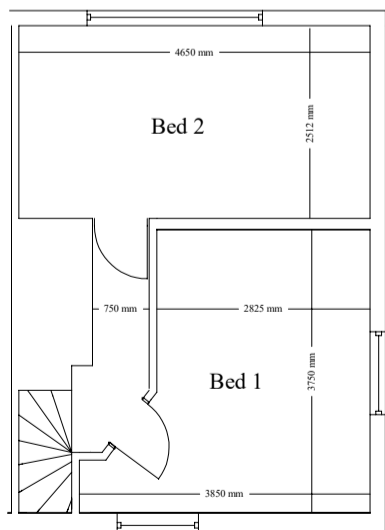

Existing South Elevation

Existing East Elevation

Existing West Elevation

Existing North Elevation

Existing First Floor Plan

Existing Ground Floor Plan

<p>Proposed Two Storey Side Extension</p> <p>Keely Kingwell Farisee Cottage The Street Ashfield-Cum -Thorpe Suffolk IP14 6LX</p> <p>Scale 1:100 @A3 January 2023 Existing</p>	<p>M K Plumb Building Services</p> <p>9 West View Stowmarket IP14 1SD</p> <p>07973 314323</p> <p>mal.plumb@hotmail.com www.mkplumbbuildingservices.com</p>
---	--