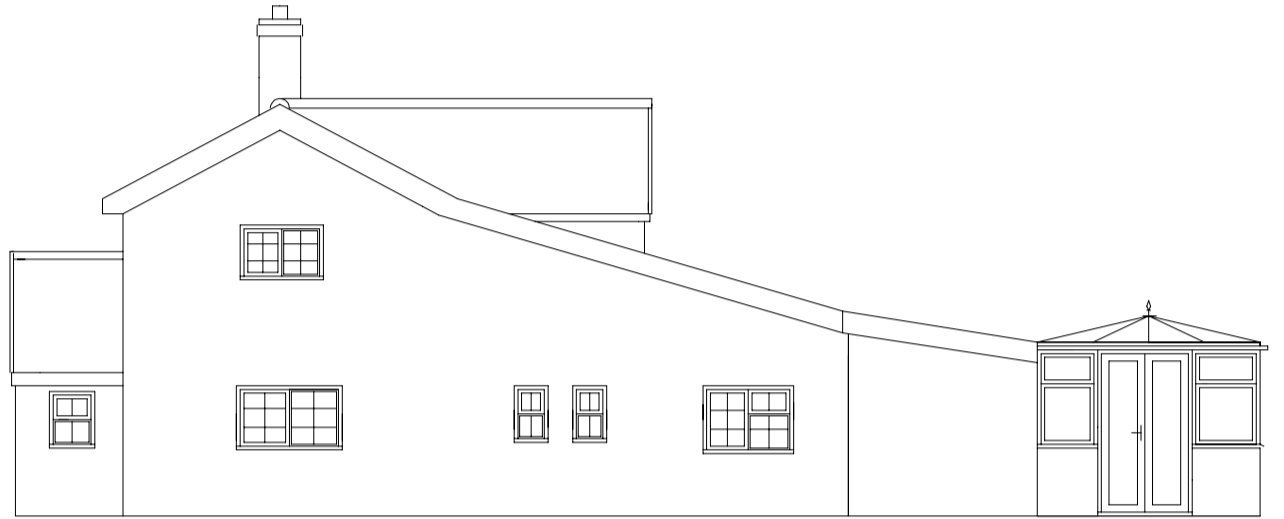

Existing South Elevation

Existing East Elevation

Existing West Elevation

Existing North Elevation

Existing First Floor Plan

Existing Ground Floor Plan

<p>Proposed Two Storey Side Extension</p> <p>Keely Kingwell Farisee Cottage The Street Ashfield-Cum -Thorpe Suffolk IP14 6LX</p> <p>Scale 1:100 @A3 January 2023 Existing</p>	<p>M K Plumb Building Services</p> <p>9 West View Stowmarket IP14 1SD</p> <p>07973 314323</p> <p>mal.plumb@hotmail.com www.mkplumbbuildingservices.com</p>
---	--