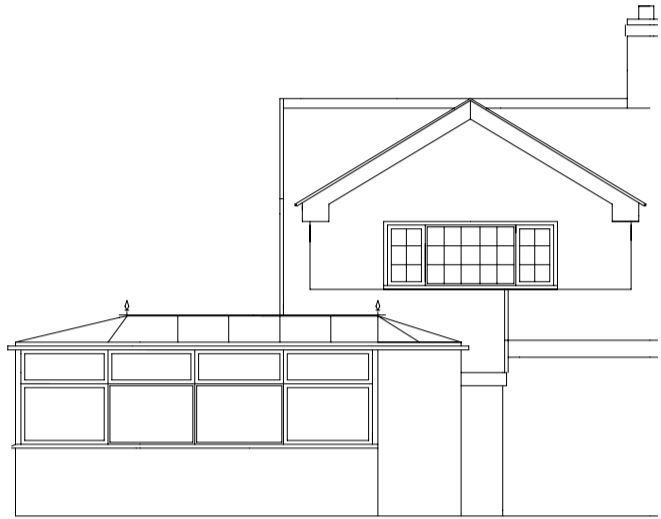

Existing South Elevation

Existing East Elevation

Existing West Elevation

Existing North Elevation

Existing First Floor Plan

Existing Ground Floor Plan

<p>Proposed Two Storey Side Extension</p> <p>Keely Kingwell Farisee Cottage The Street Ashfield-Cum -Thorpe Suffolk IP14 6LX</p> <p>Scale 1:100 @A3 January 2023 Existing</p>	<p>M K Plumb Building Services</p> <p>9 West View Stowmarket IP14 1SD</p> <p>07973 314323</p> <p>mal.plumb@hotmail.com www.mkplumbbuildingservices.com</p>
---	--