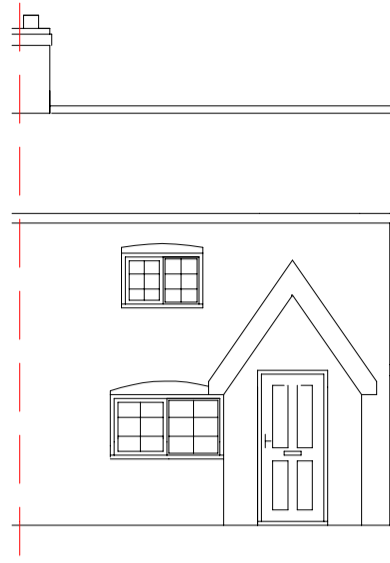

Existing South Elevation

Existing East Elevation

Existing West Elevation

Existing North Elevation

Existing First Floor Plan

Existing Ground Floor Plan

<p>Proposed Two Storey Side Extension</p> <p>Keely Kingwell Farisee Cottage The Street Ashfield-Cum -Thorpe Suffolk IP14 6LX</p> <p>Scale 1:100 @A3 January 2023 Existing</p>	<p>M K Plumb Building Services</p> <p>9 West View Stowmarket IP14 1SD</p> <p>07973 314323</p> <p>mal.plumb@hotmail.com www.mkplumbbuildingservices.com</p>
---	--