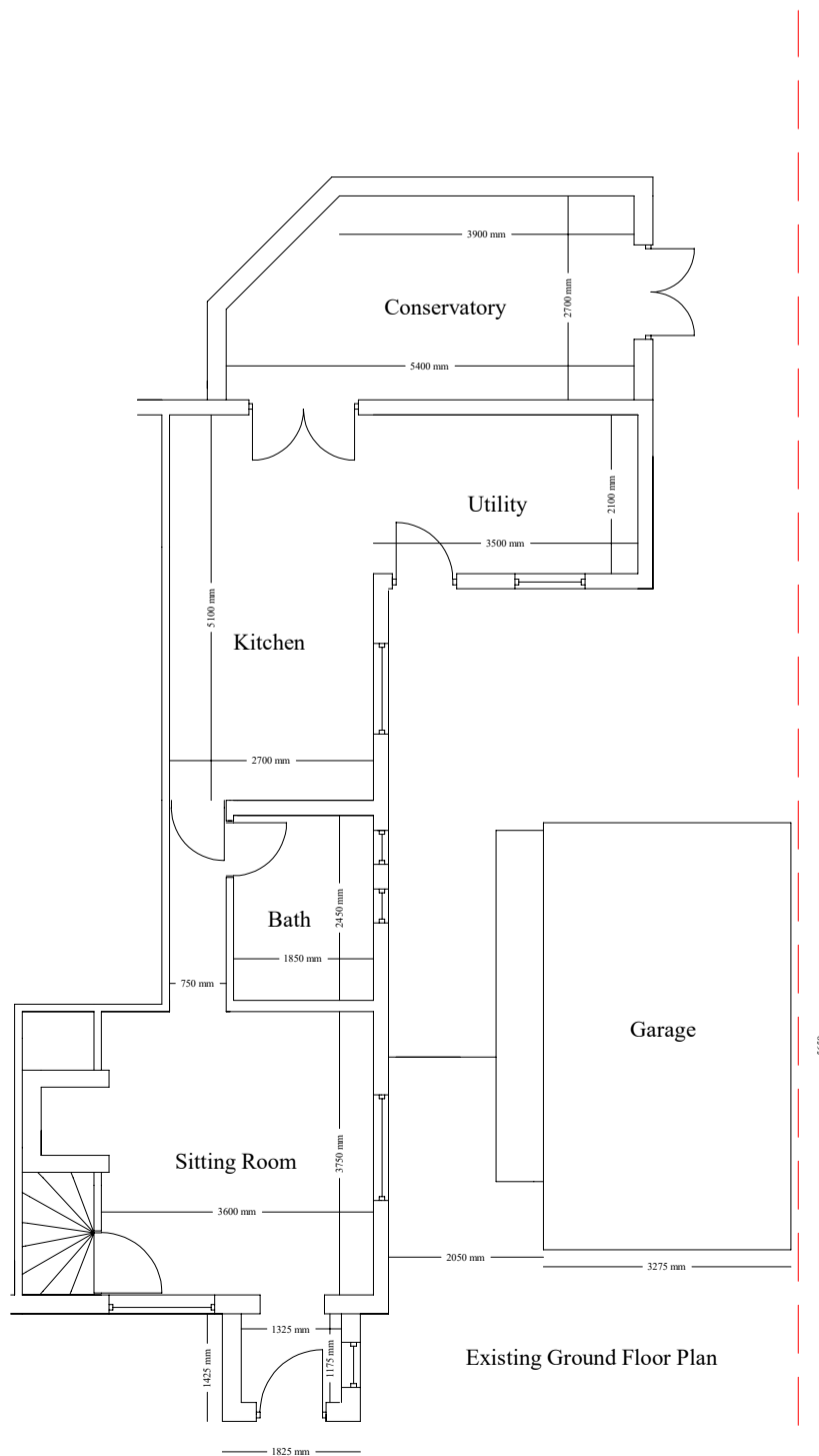

Existing South Elevation

Existing East Elevation

Existing West Elevation

Existing North Elevation

Existing First Floor Plan

Existing Ground Floor Plan

<p>Proposed Two Storey Side Extension</p> <p>Keely Kingwell Farisee Cottage The Street Ashfield-Cum -Thorpe Suffolk IP14 6LX</p> <p>Scale 1:100 @A3 January 2023 Existing</p>	<p>M K Plumb Building Services</p> <p>9 West View Stowmarket IP14 1SD</p> <p>07973 314323</p> <p>mal.plumb@hotmail.com www.mkplumbbuildingservices.com</p>
---	--