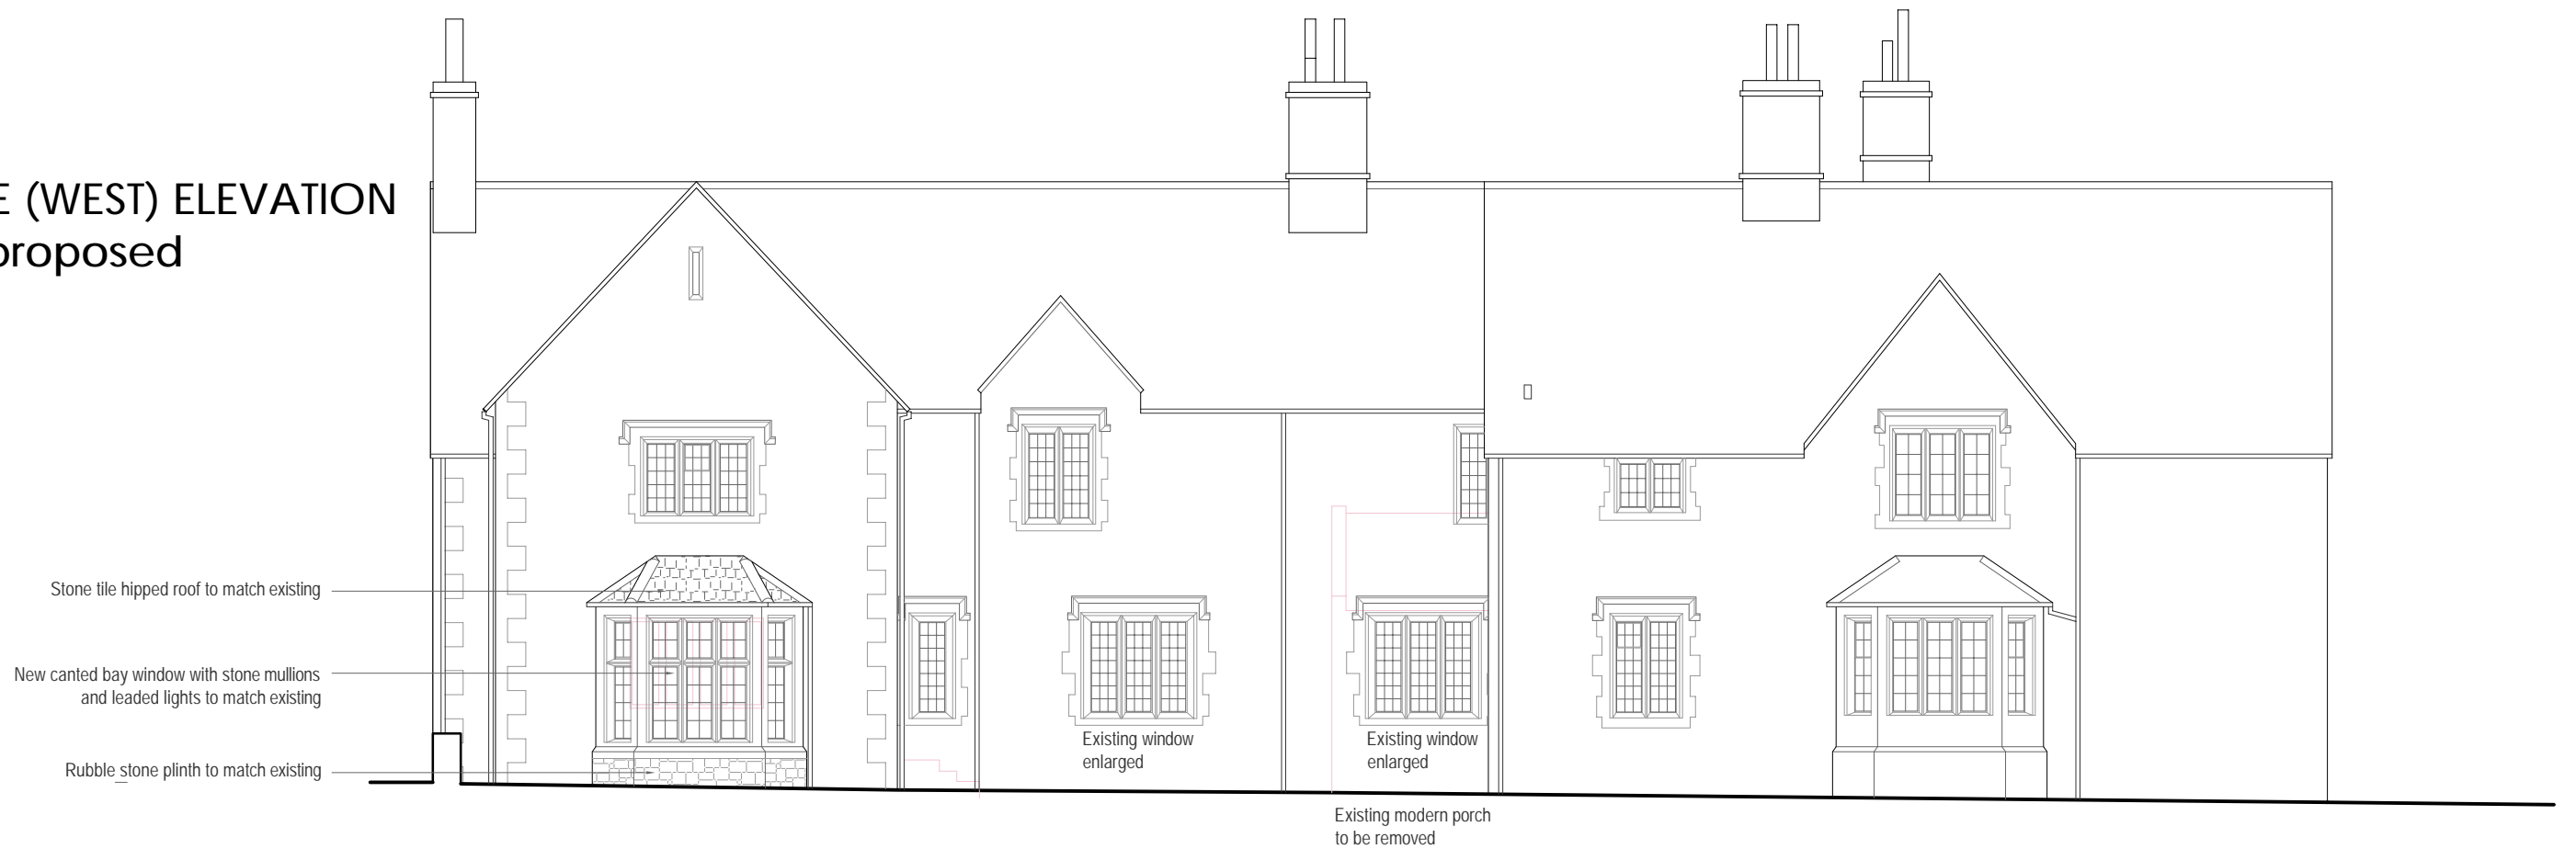

 Structure removed

**SIDE (WEST) ELEVATION
as existing**

**SIDE (WEST) ELEVATION
as proposed**

scale bar	north arrow	REVISIONS	<p>Note: All dimensions to be checked on site and any discrepancies reported to the Architect. Do not scale from this drawing: Check with Architect if in doubt.</p>	 <p>SCHD Architecture & Design 40 Manor Road Walthamstow E17 5RZ tel: 020 8531 2571 mobile: 07400 466545 website: www.schd.co.uk email: simon@schd.co.uk</p>	<p>job: MANOR FARM REFURBISHMENT drawing title: FARMHOUSE SIDE (WEST) ELEVATION Existing and Proposed</p>	<p>date: NOV '22 status: PLANNING scale: 1:100 drawing number: 2202/121</p>
-----------	-------------	-----------	--	--	---	---