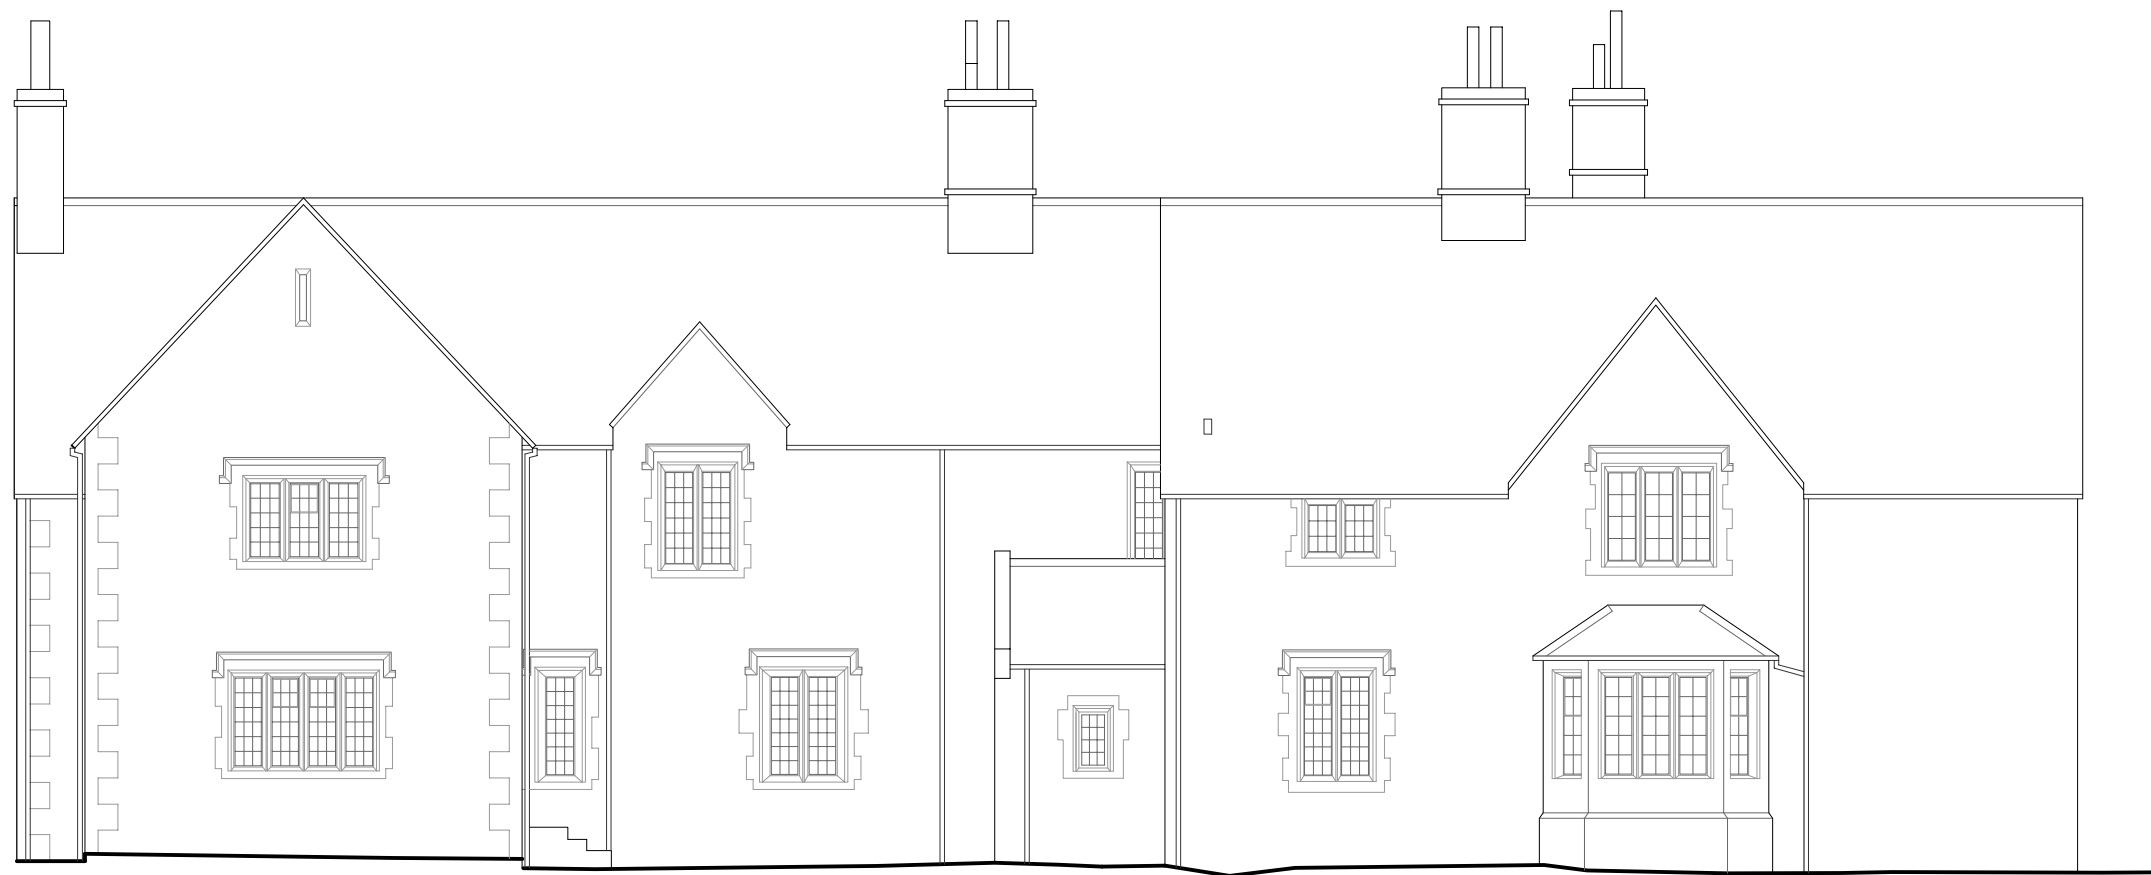

 Structure removed

**SIDE (WEST) ELEVATION
as existing**

**SIDE (WEST) ELEVATION
as proposed**

scale bar	north arrow	REVISIONS	<p>Note: All dimensions to be checked on site and any discrepancies reported to the Architect. Do not scale from this drawing: Check with Architect if in doubt.</p>	 <p>SCHD Architecture & Design 40 Manor Road Walthamstow E17 5RZ tel: 020 8531 2571 mobile: 07400 466545 website: www.schd.co.uk email: simon@schd.co.uk</p>	<p>job: MANOR FARM REFURBISHMENT drawing title: FARMHOUSE SIDE (WEST) ELEVATION Existing and Proposed</p>	<p>date: NOV '22 status: PLANNING scale: 1:100 drawing number: 2202/121</p>
-----------	-------------	-----------	--	--	---	---