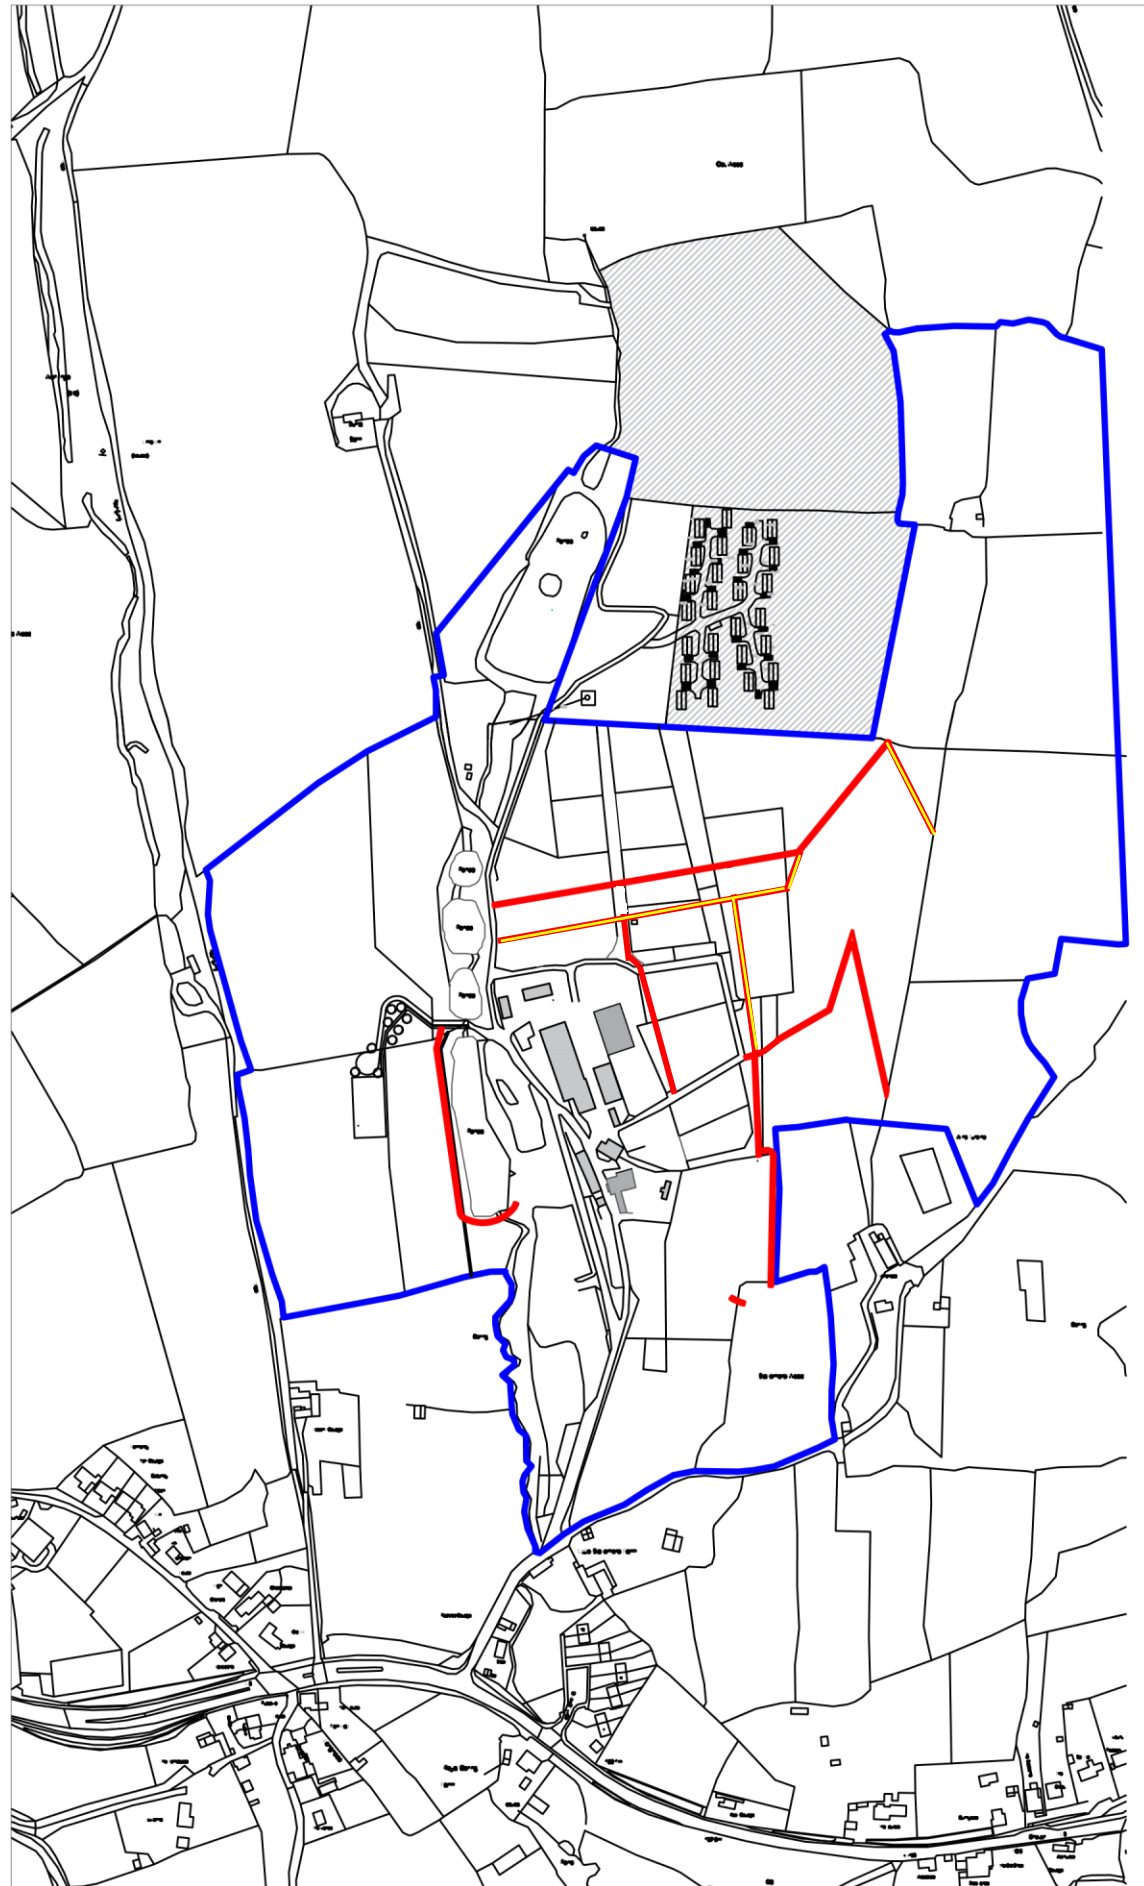

Location Plan 1/5000

Location Plan 1/2500

Design and Project Management Consultants

CONTACT :- Blakemore Park
 Little London
 Longhope
 Glos.
 GL17 0PH

PHONE :- 01594 822228

Email :- thebiggerpicture@datapicdesign.com

Plans scale :- 1/5000
 1/2500
 @ A3

DATAPIC DESIGN ACTS AS AGENTS FOR
 DICK WITTINGTON PARK LTD.