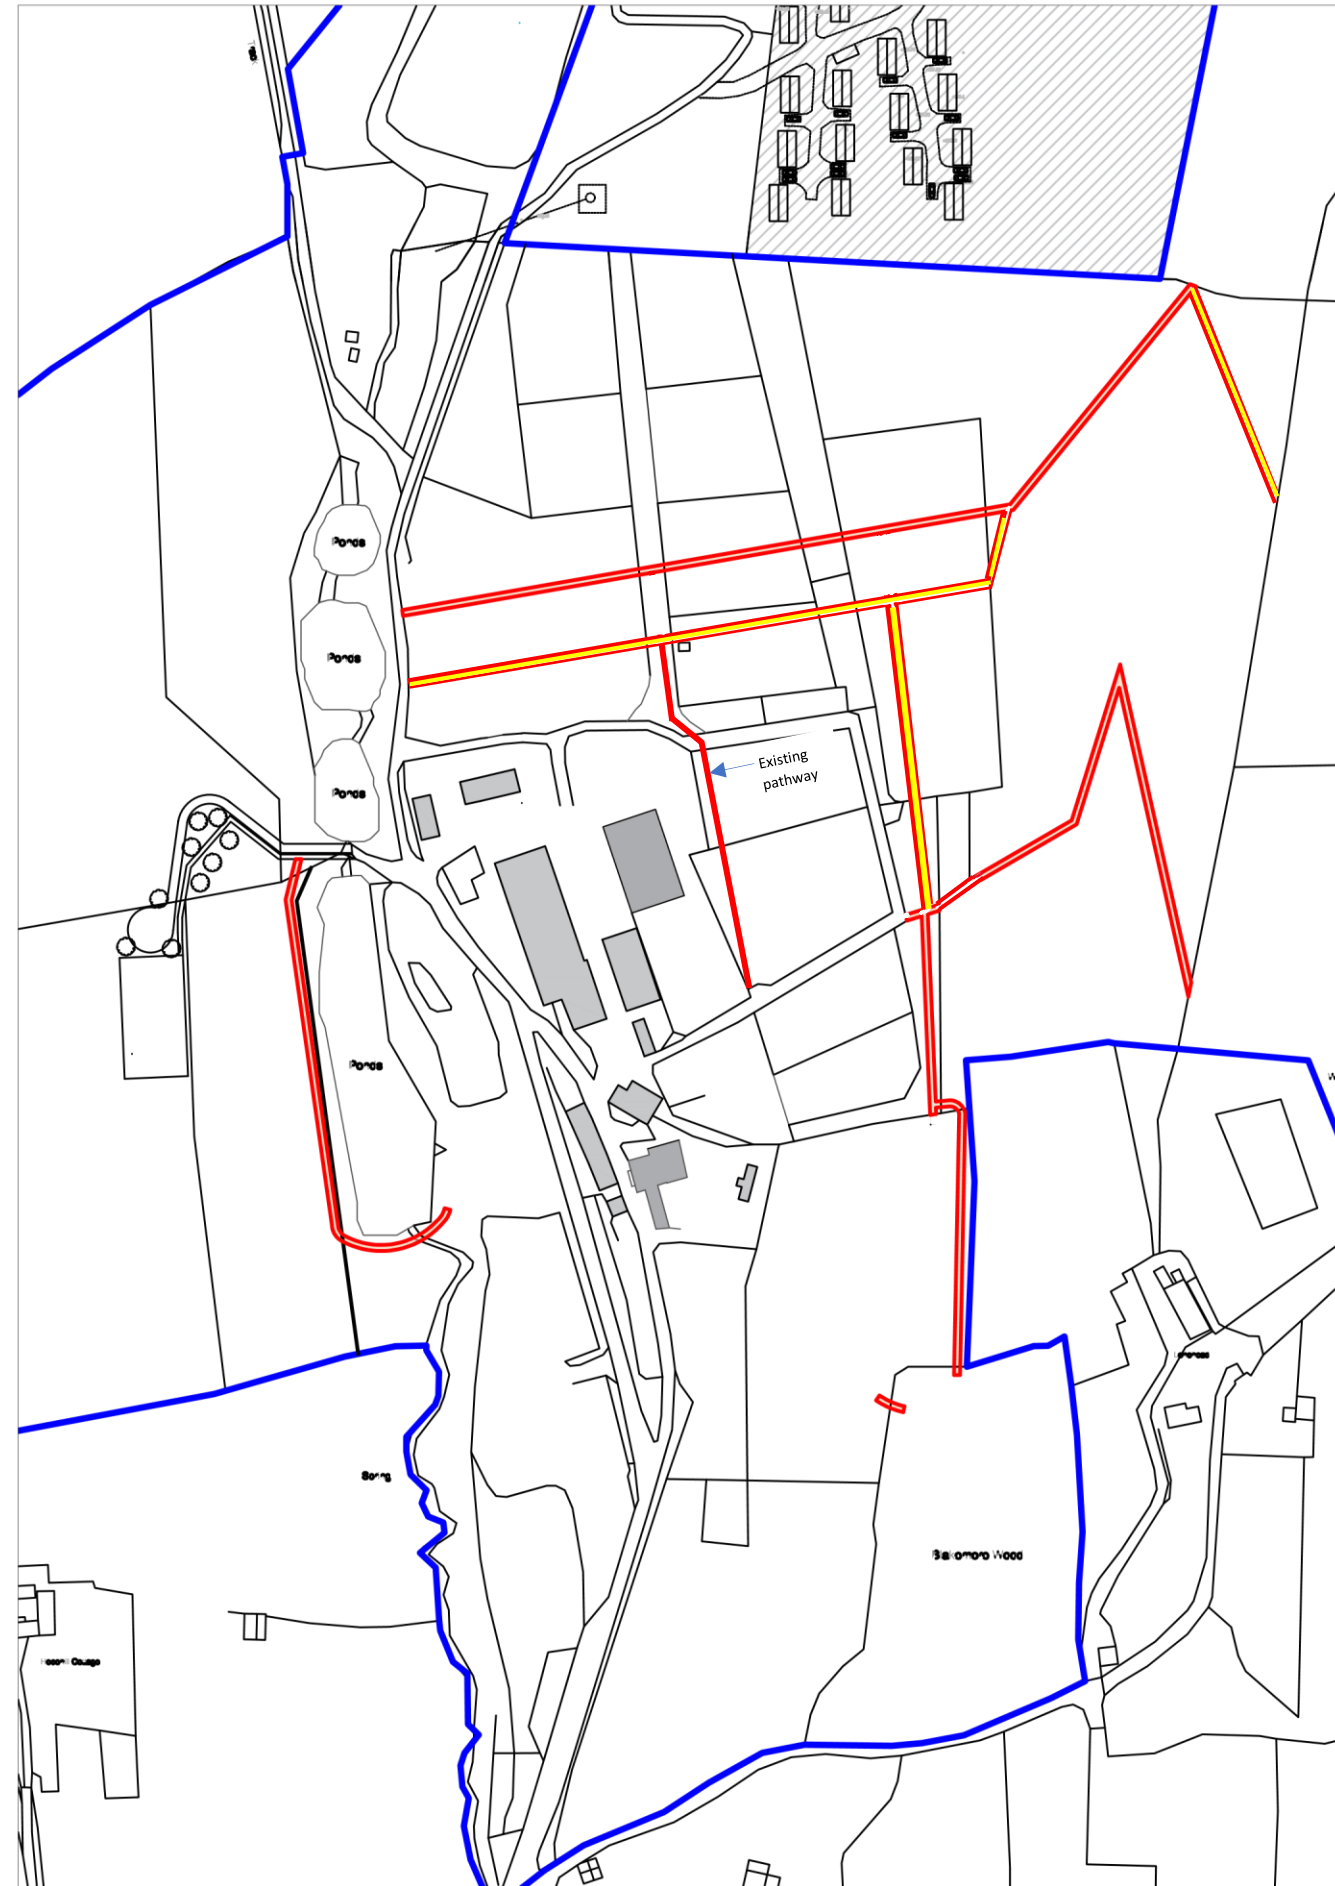

Location Plan 1/5000

Location Plan 1/2500

Design and Project Management Consultants

CONTACT :- Blakemore Park
 Little London
 Longhope
 Glos.
 GL17 0PH

PHONE :- 01594 822228

Email :- thebiggerpicture@datapicdesign.com

Plans scale :- 1/5000
 1/2500
 @ A3

DATAPIC DESIGN ACTS AS AGENTS FOR
 DICK WITTINGTON PARK LTD.