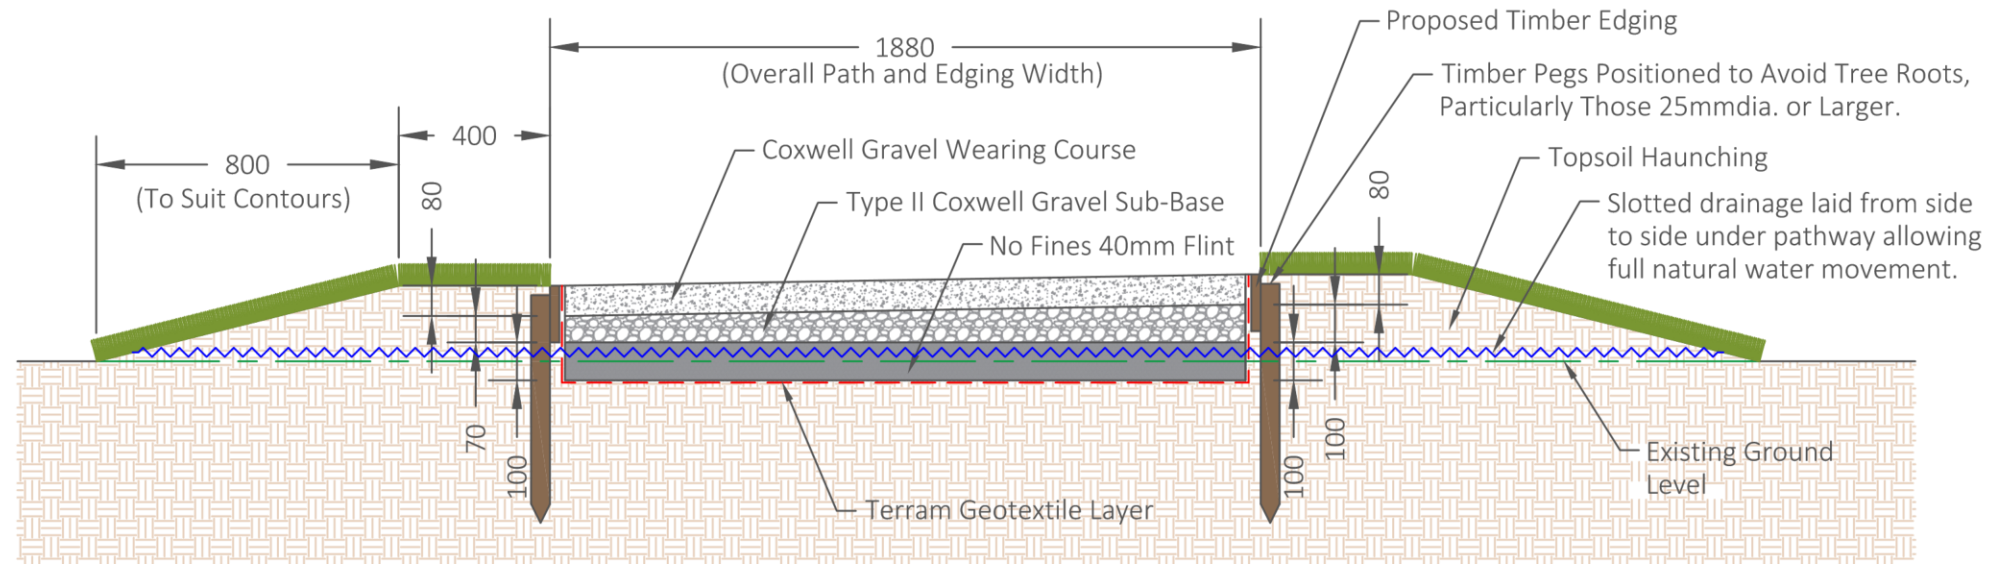

Design and Project Management
Consultants

Pathway Construction
1/20

CONTACT :-

Blakemore Park
Little London
Longhope
Glos.
GL17 0PH

PHONE :-

01594 822228

Email :-

thebiggerpicture@datapicdesign.com