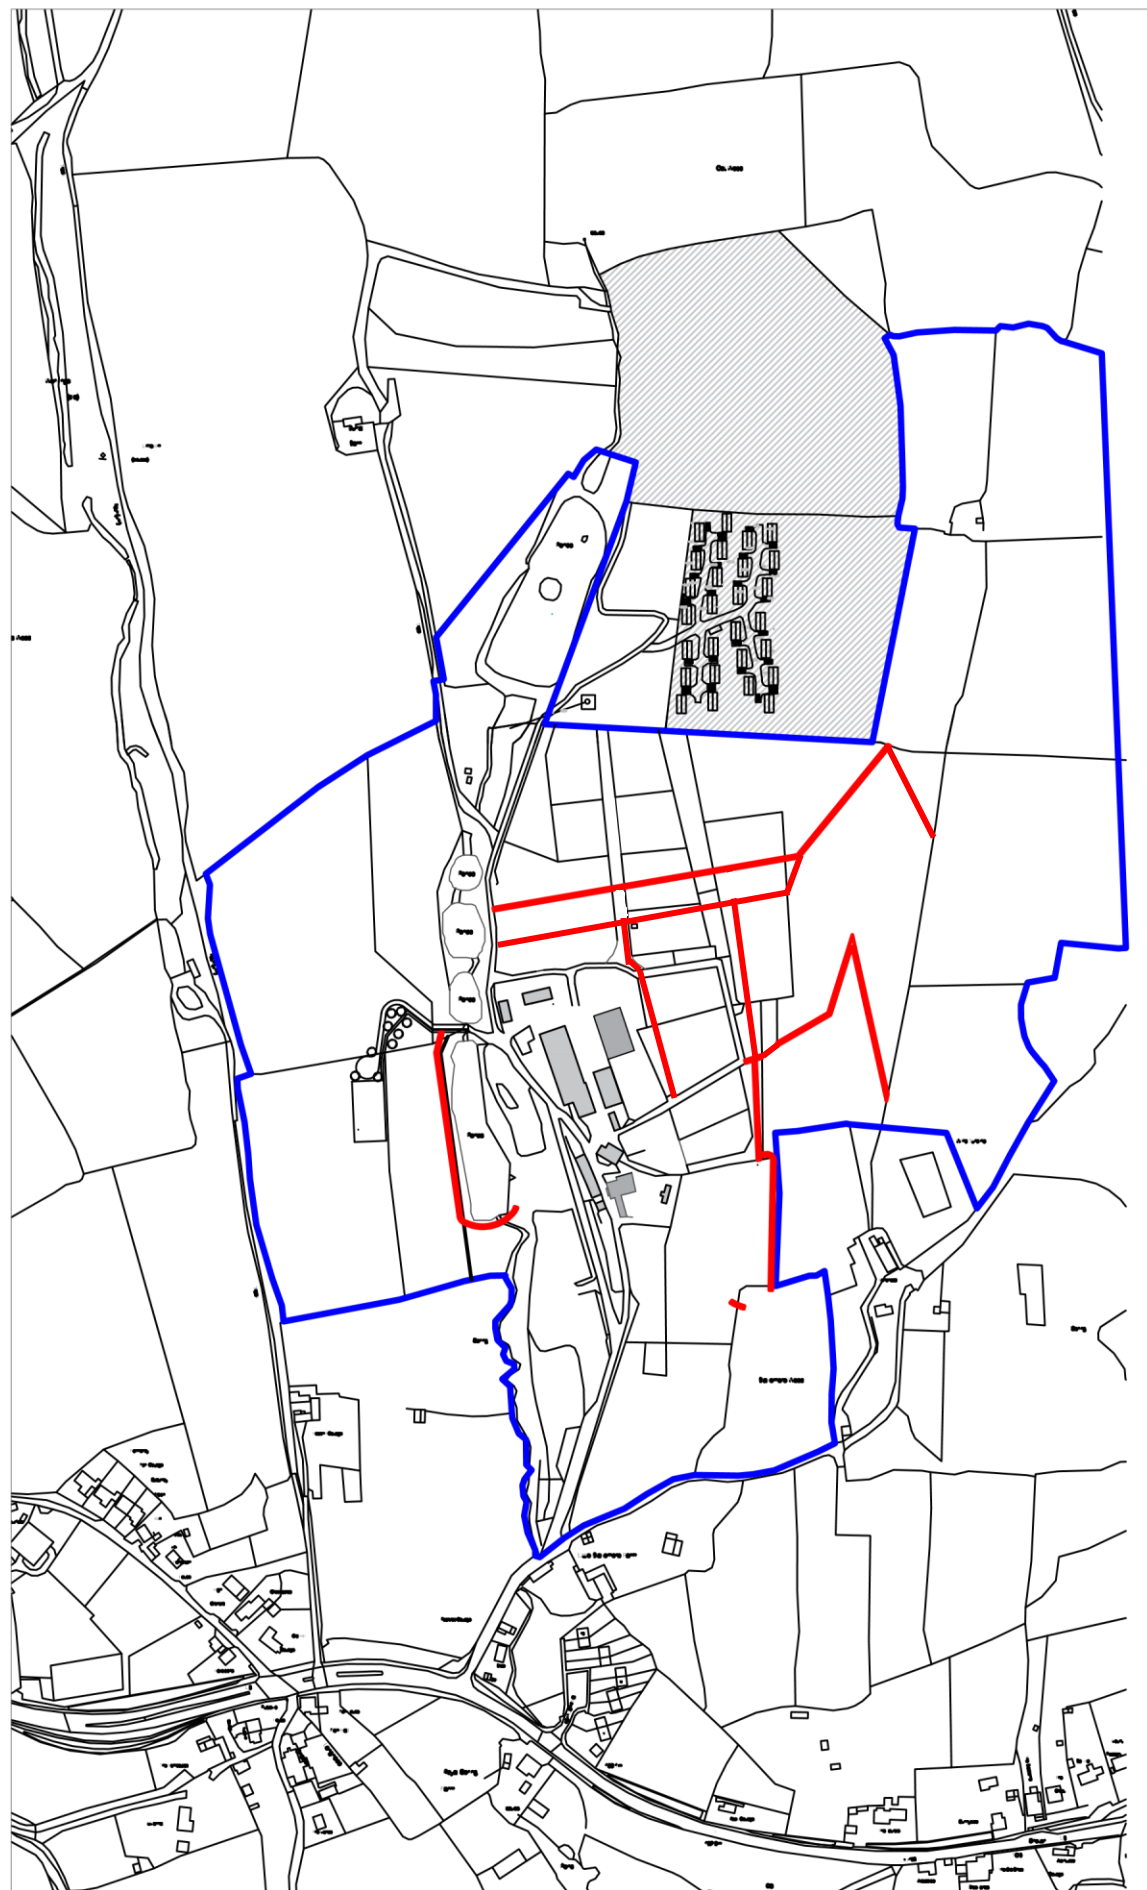

Location Plan 1/5000

Location Plan 1/2500

Design and Project Management
Consultants

CONTACT :- Blakemore Park
Little London
Longhope
Glos.
GL17 0PH

PHONE :- 01594 822228

Email :- thebiggerpicture@datapicdesign.com

Plans scale :- 1/5000
1/2500
@ A3

DATAPIC DESIGN ACTS AS AGENTS FOR
DICK WITTINGTON PARK LTD.