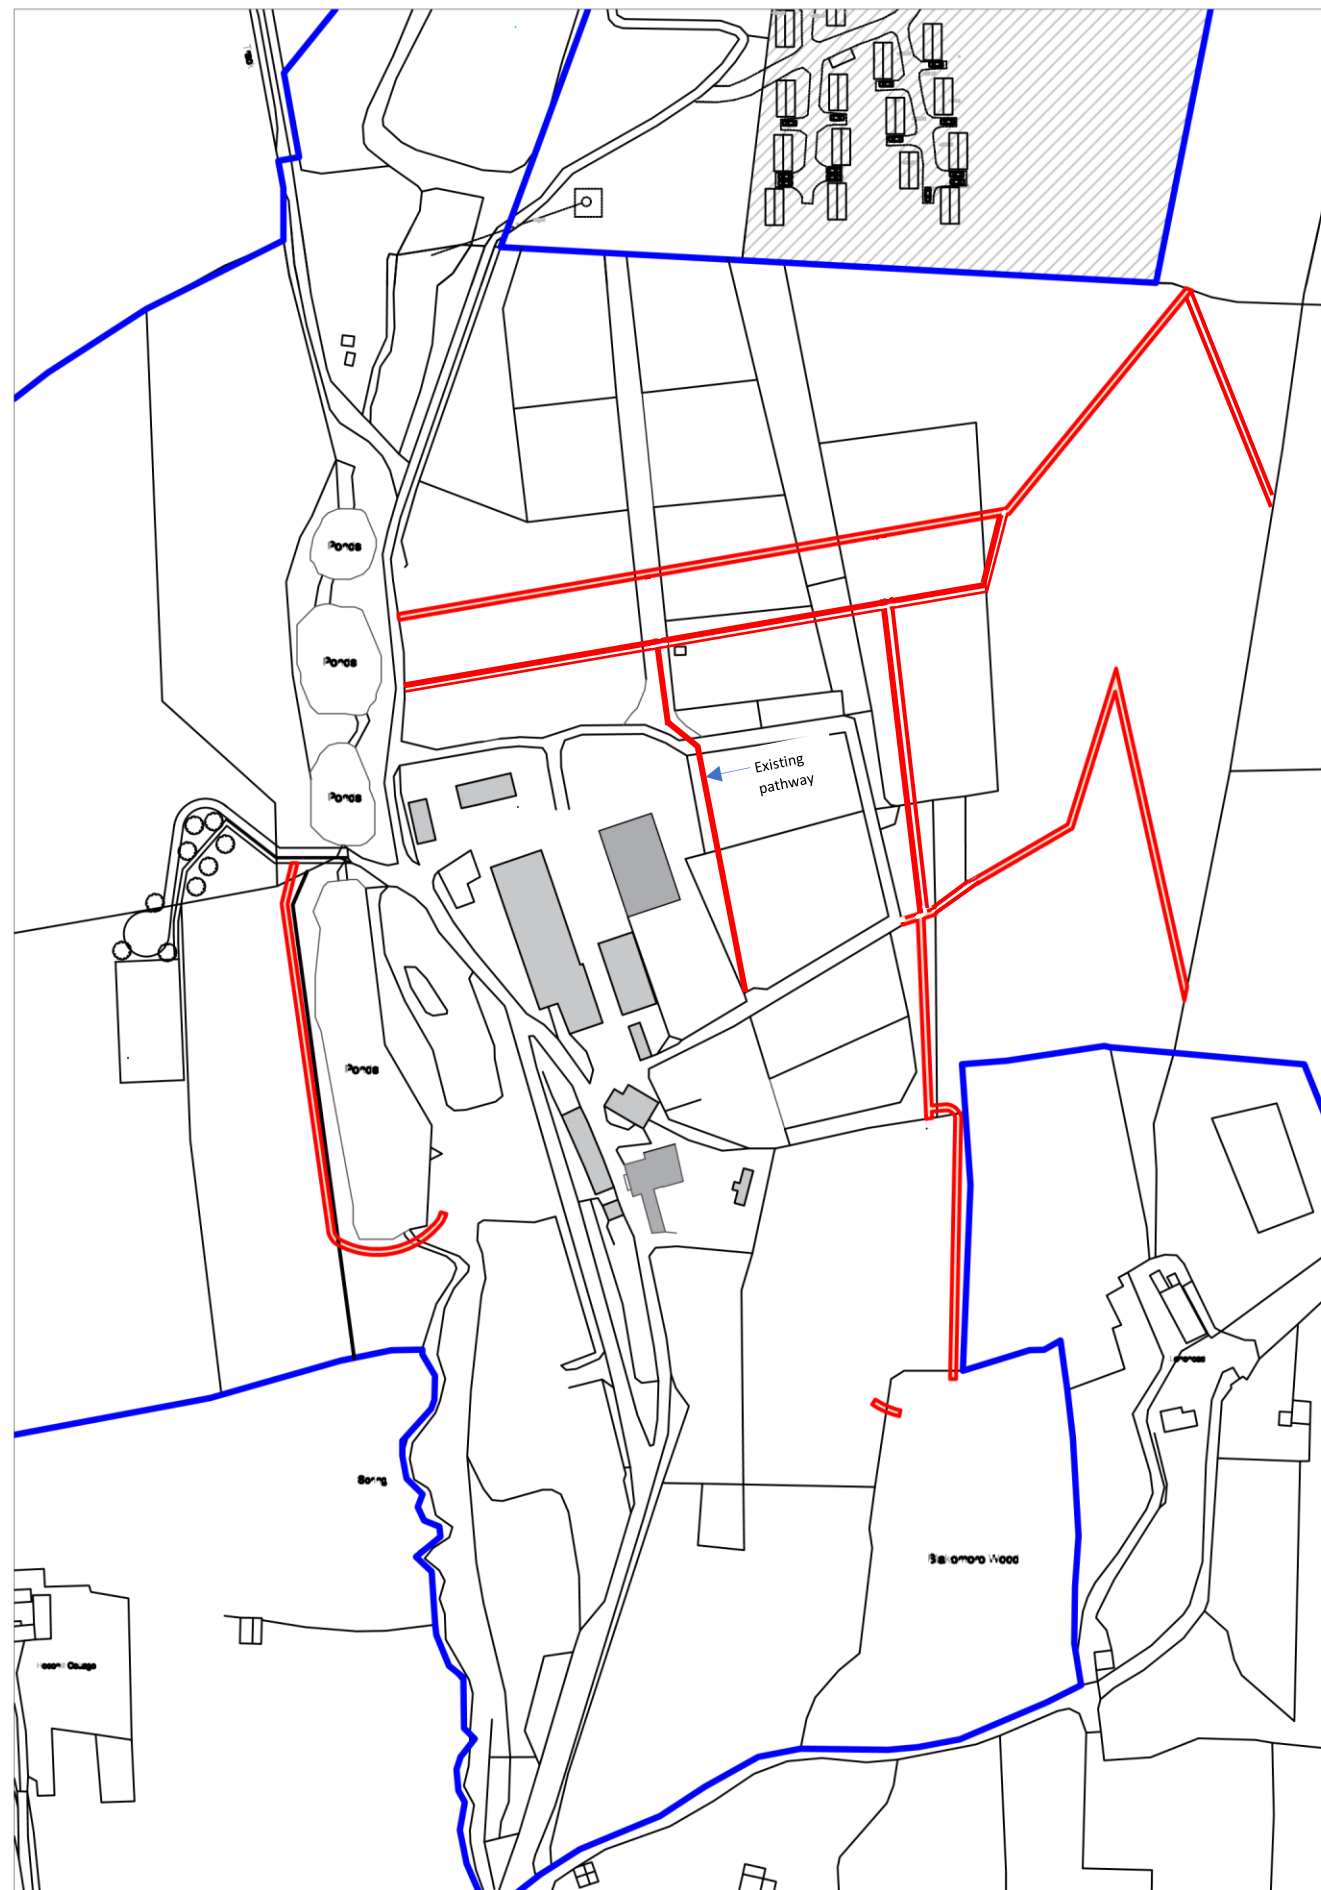

Location Plan 1/5000

Location Plan 1/2500

Design and Project Management
Consultants

CONTACT :- Blakemore Park
Little London
Longhope
Glos.
GL17 0PH

PHONE :- 01594 822228

Email :- thebiggerpicture@datapicdesign.com

Plans scale :- 1/5000
1/2500
@ A3

DATAPIC DESIGN ACTS AS AGENTS FOR
DICK WITTINGTON PARK LTD.