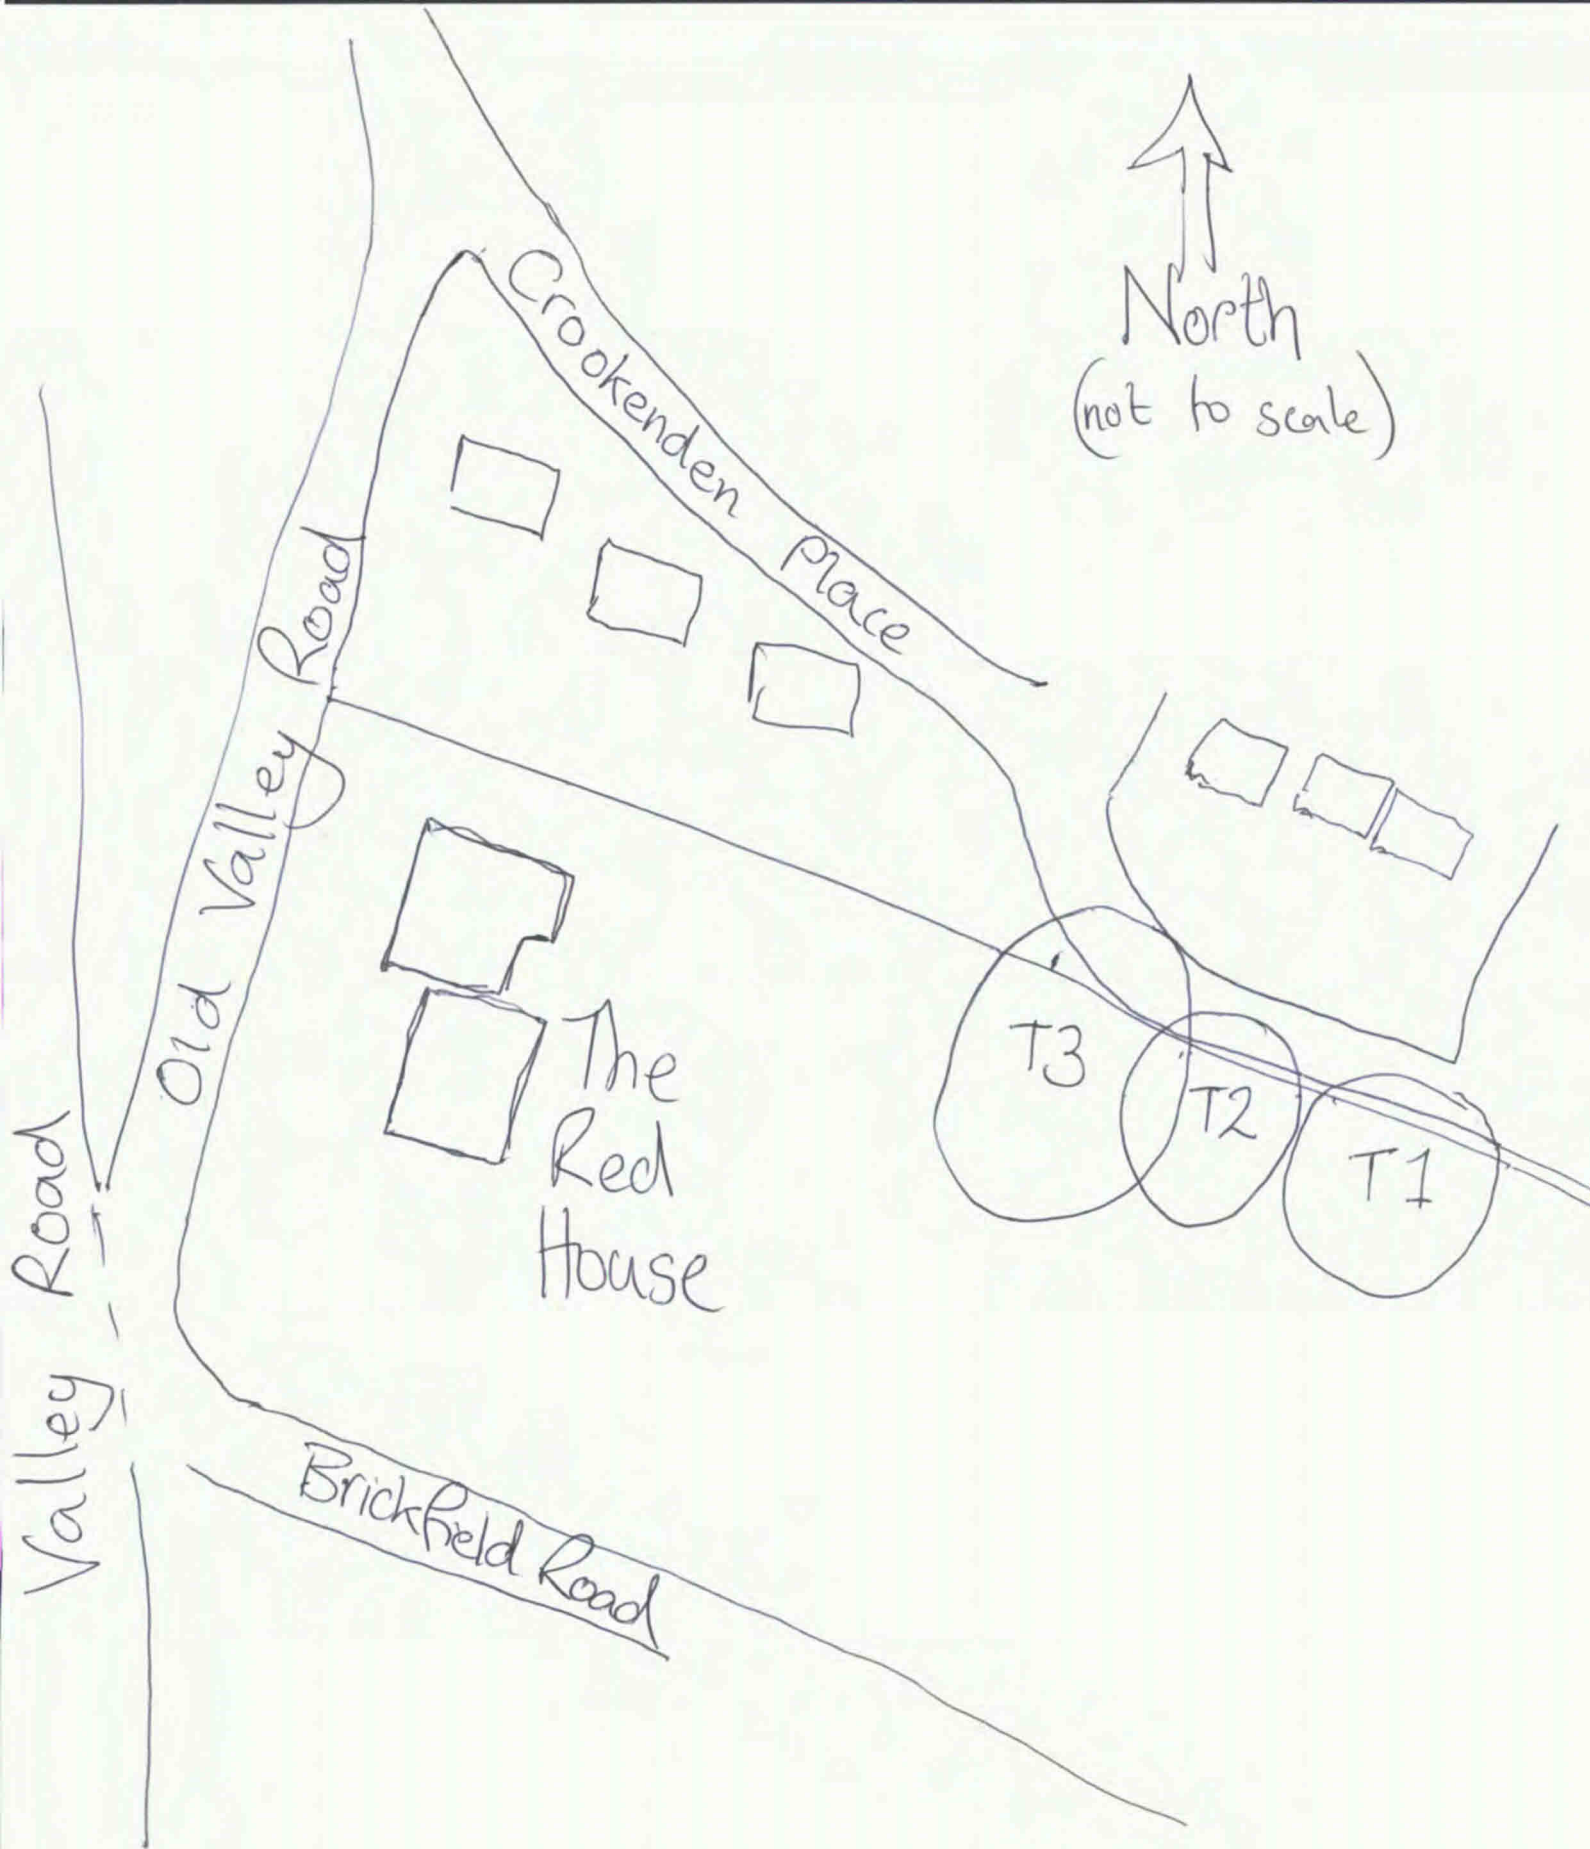

Alkham Valley Tree Surgery

14th December 2022

Re: Application No: CA/22/02591

Dear Sir/Madam,

Please find enclosed, a sketch plan relating to the above 'application' as requested via email last week.

Many Thanks.

Yours Faithfully

Ref: tree work notification (From Alkham Valley Tree Surgery. Dated 5.12.22)
within conservation area (NO CA/22/02591)