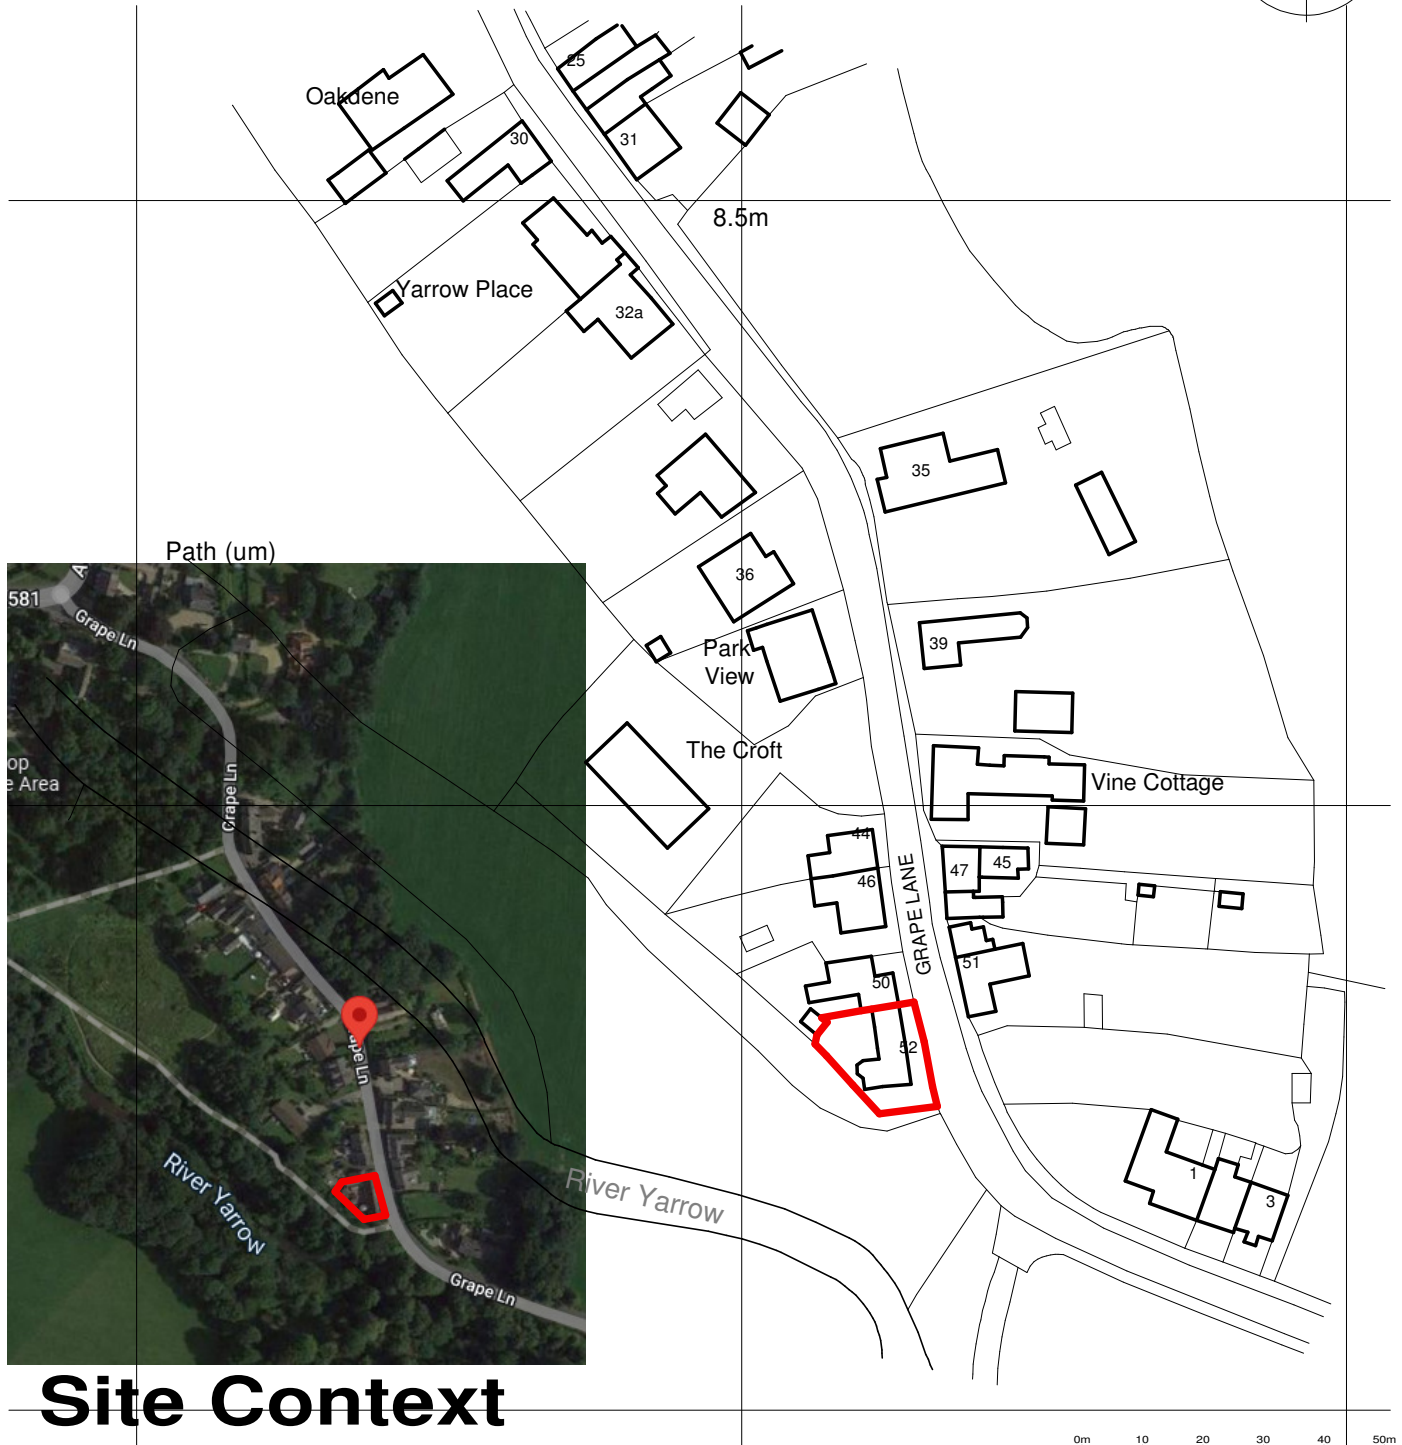

# SITE LOCATION

## Site Context

DRAWING TITLE:

Grape Cottage 52 Grape Lane, Croston PR26 9HB

Produced from Ordnance Survey digital data and incorporating surveyed revision available at this date Crown Copyright.  
 Reproduction in whole or in part is prohibited without the prior permission of Ordnance Survey.  
 This Superplan does not contain all recorded map information.  
 Heights are given in metres above Datum.  
 Boundaries and boundary positions shown are approximate only and have not been measured.  
 Owners should refer to their respective title deeds accordingly and inaccuracies should be reported.

REVISIONS:

No	Date:	Details:	Checked By:

Drawn: MAS

Date: 2/9/22

Scale: 1/1250

Job No. BS4608/22	Drwg No. D/00/1
----------------------	--------------------