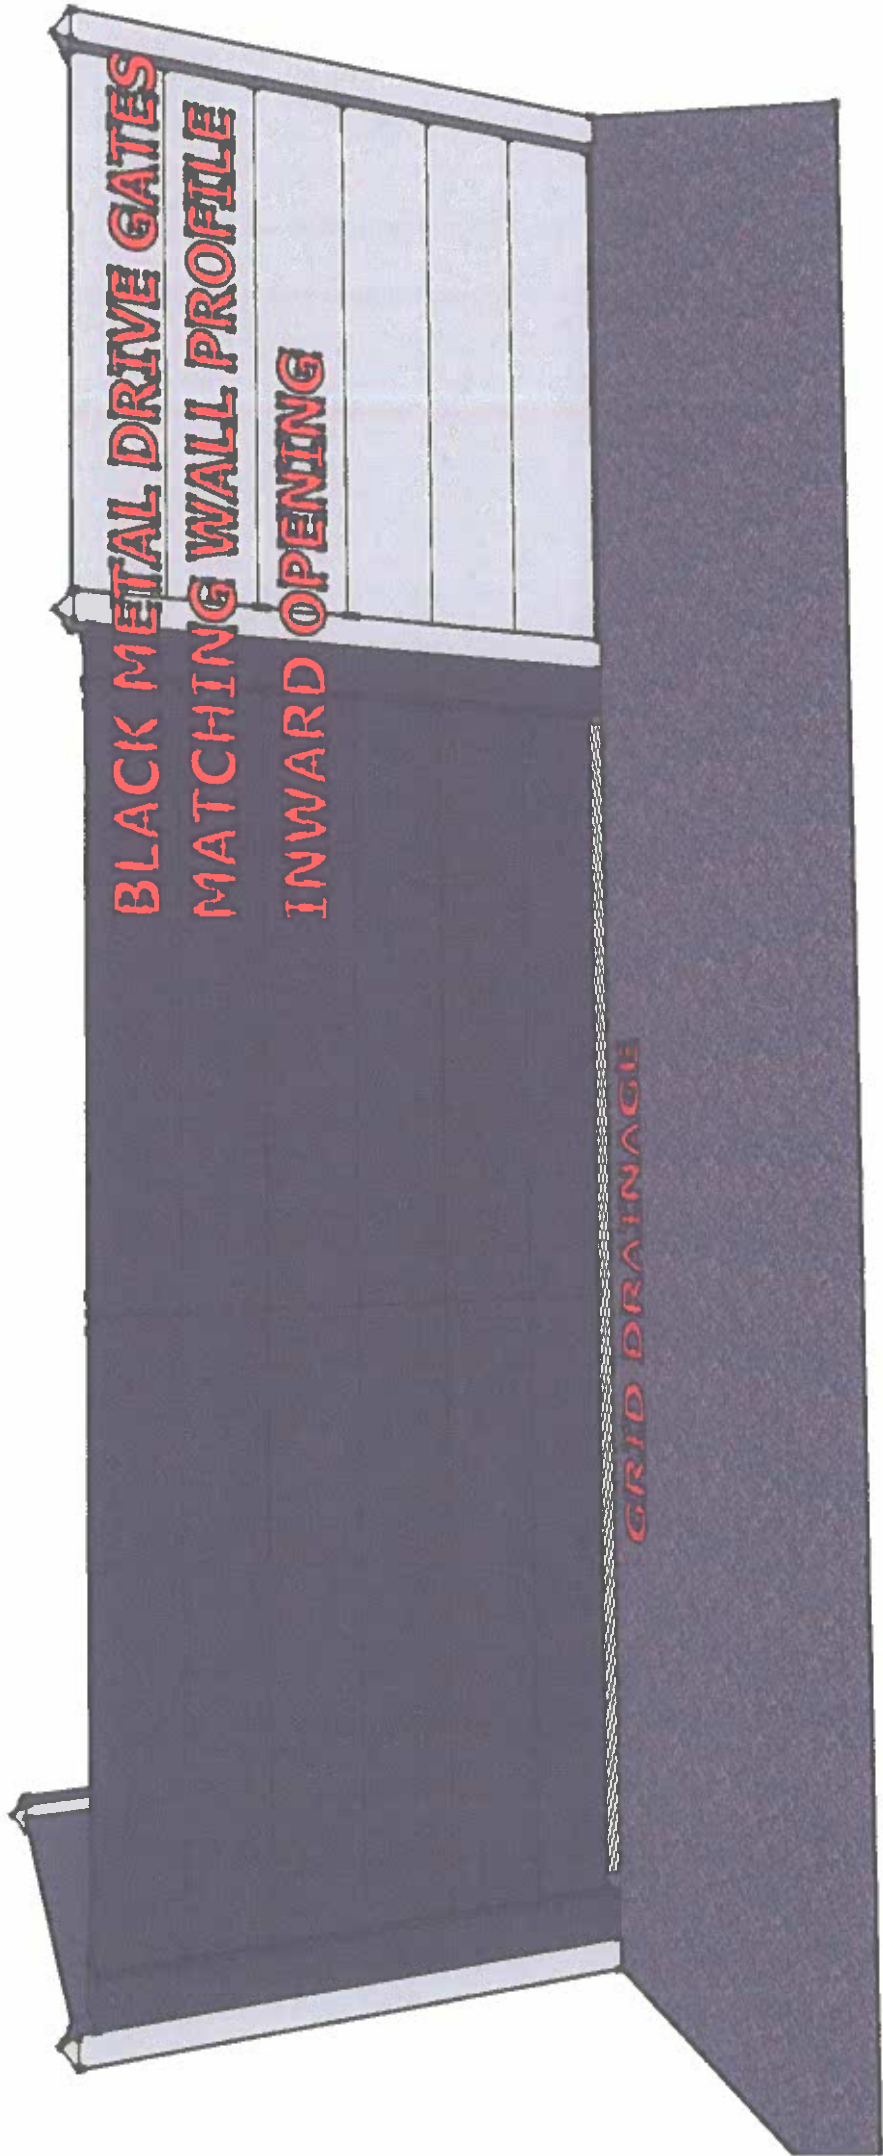

7

BLACK METAL DRIVE GATES
MATCHING WALL PROFILE
INWARD OPENING

GRID DRAINAGE