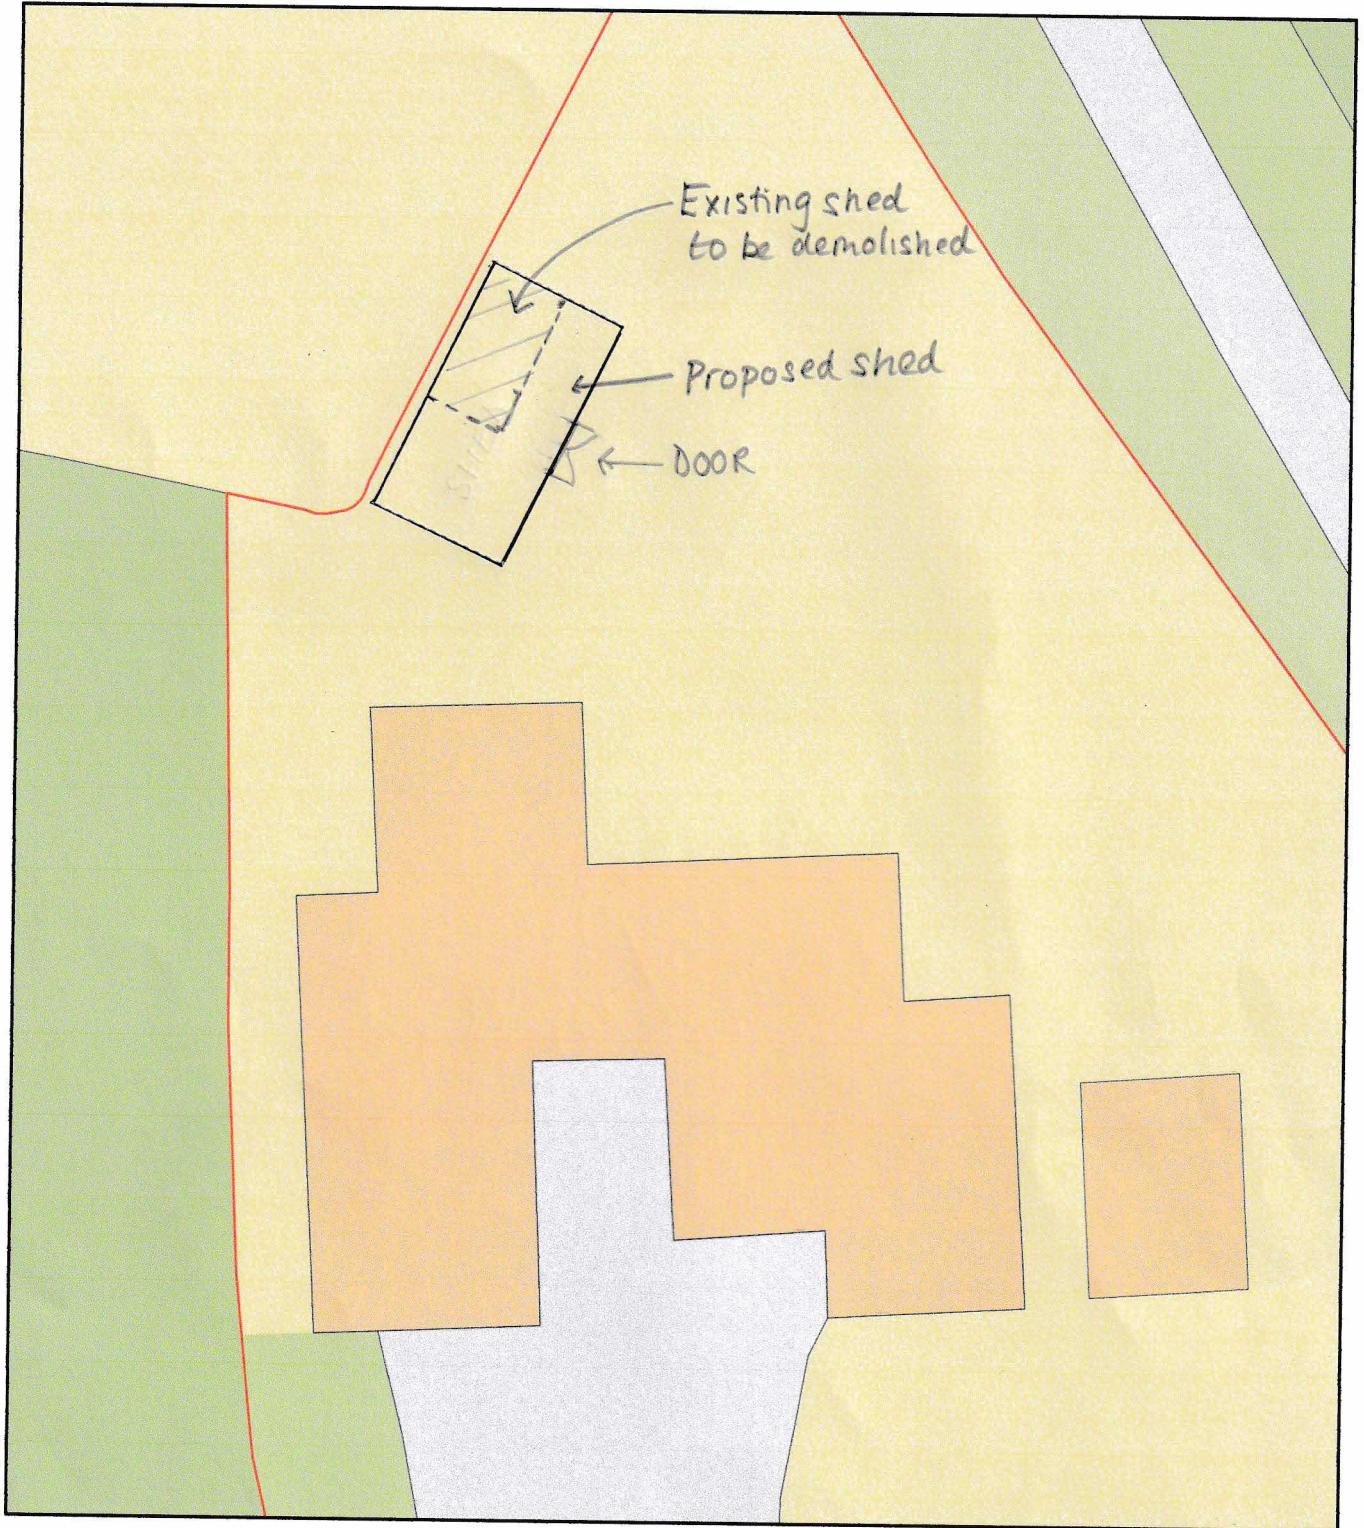

# Thurlwood House Shed

## Plan C: Proposed Shed Location

Plan Produced for: [REDACTED]

Date Produced: 15 Oct 2022

Plan Reference Number: TQRQM22288184431543

Scale: 1:200 @ A4