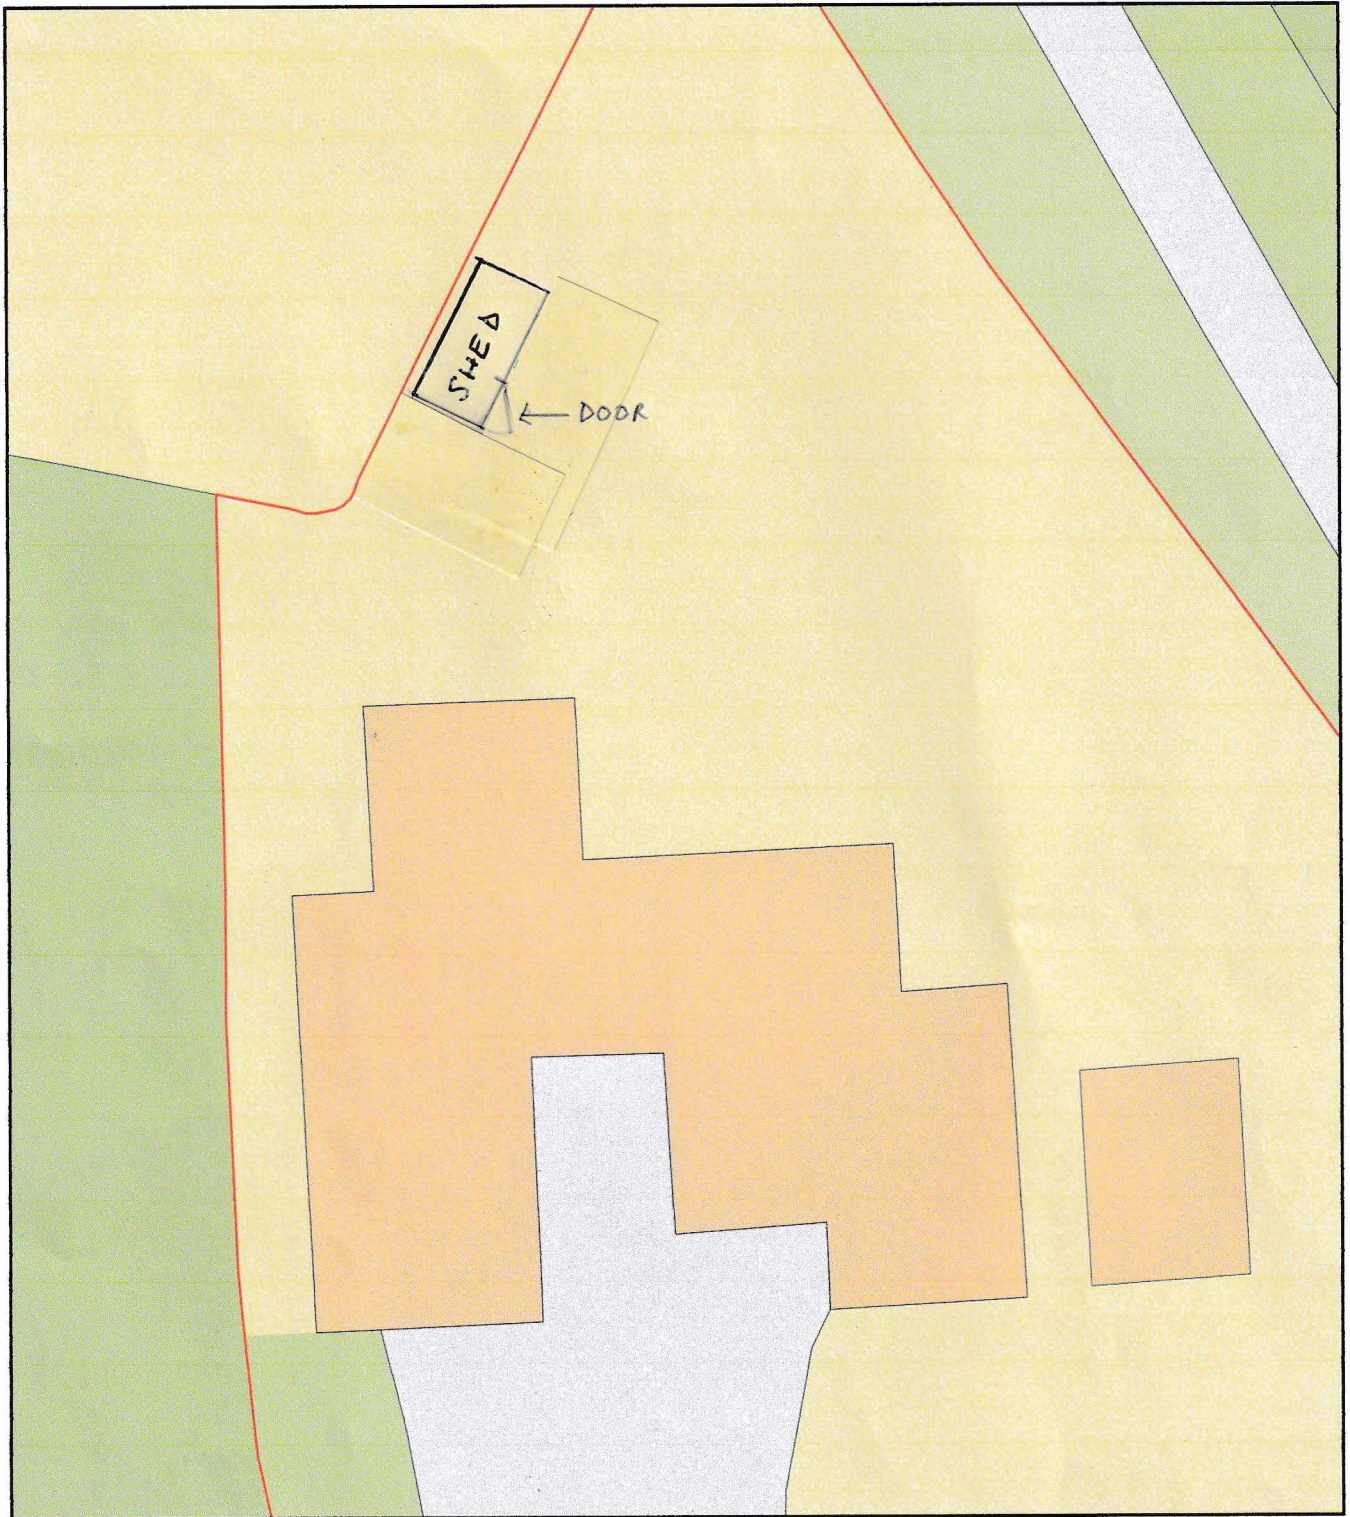

Thurlwood House Shed  
Plan B: Existing Shed Location

Plan Produced for: [REDACTED]

Date Produced: 15 Oct 2022

Plan Reference Number: TQRQM22288184431543

Scale: 1:200 @ A4