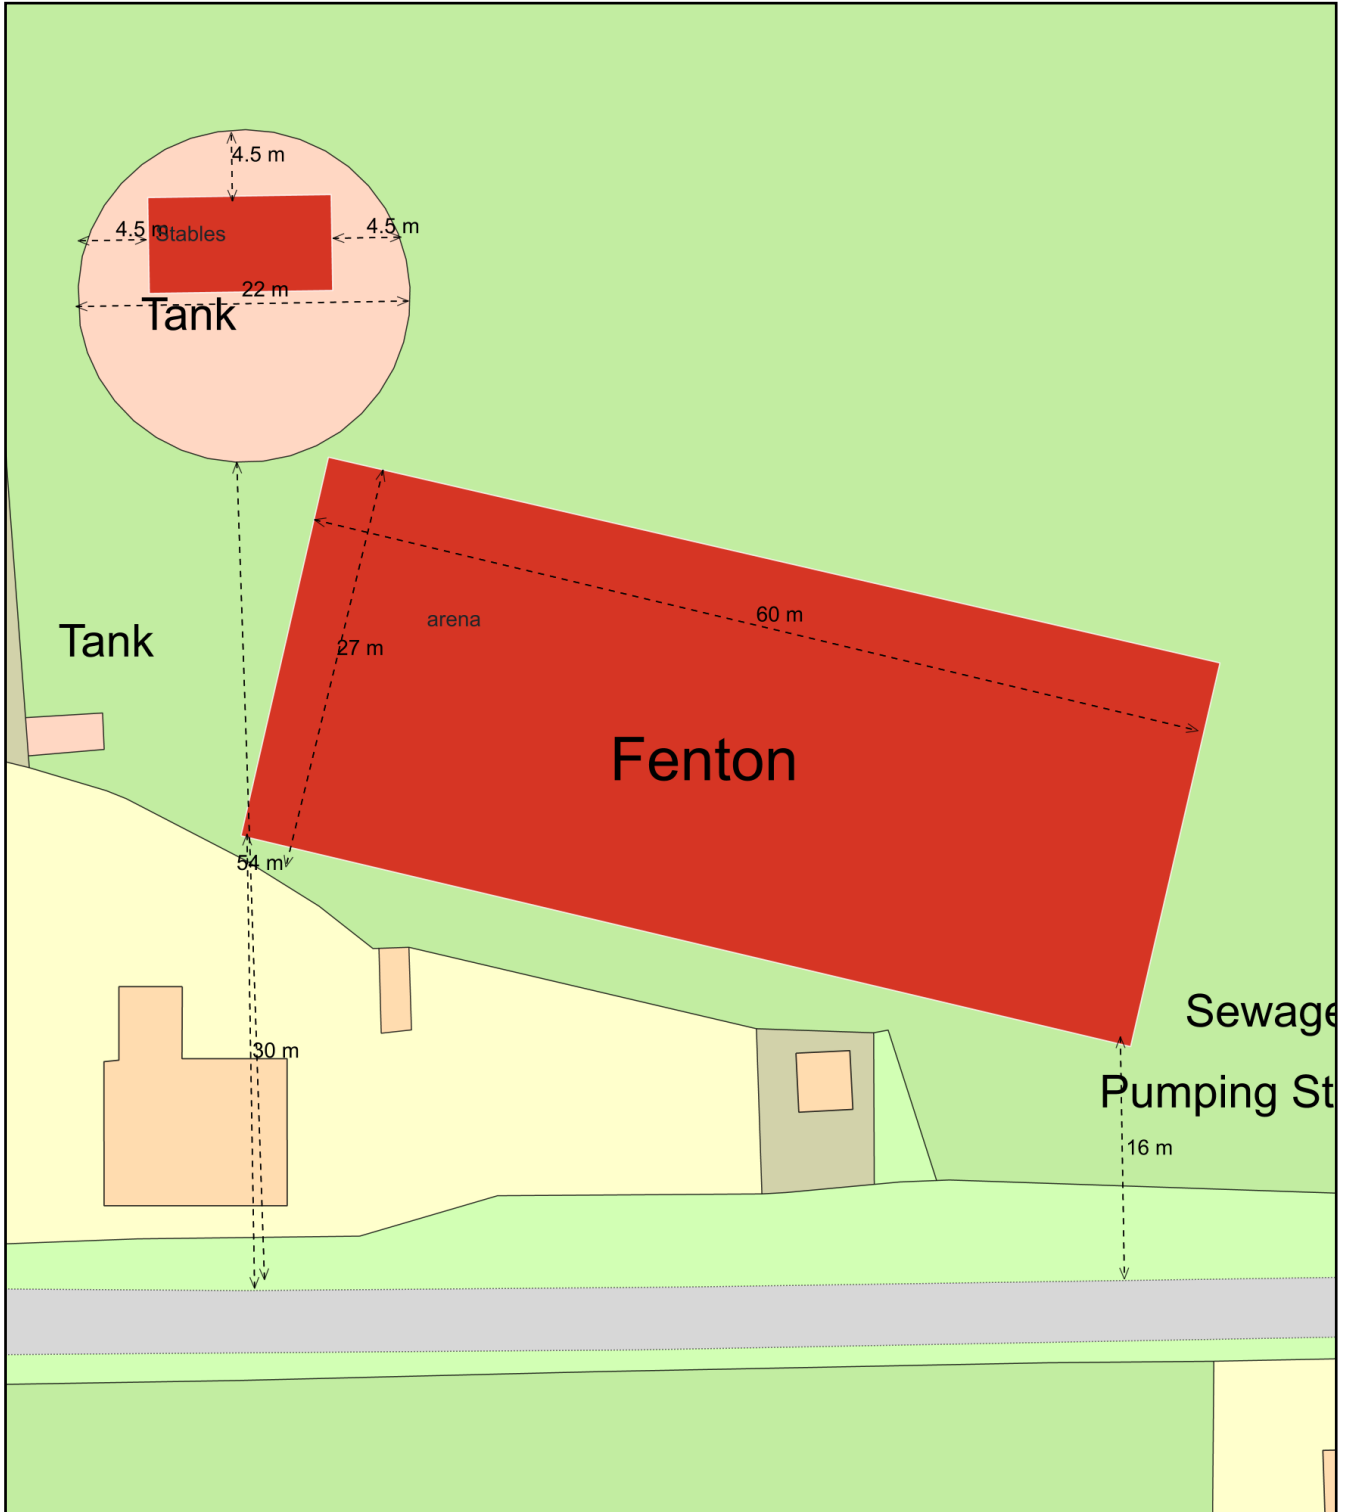

# Manor Farmhouse site plan

Plan Produced for: Ebbs

Date Produced: 09 Oct 2022

Plan Reference Number: TQRQM22282104301272

Scale: 1:500 @ A4