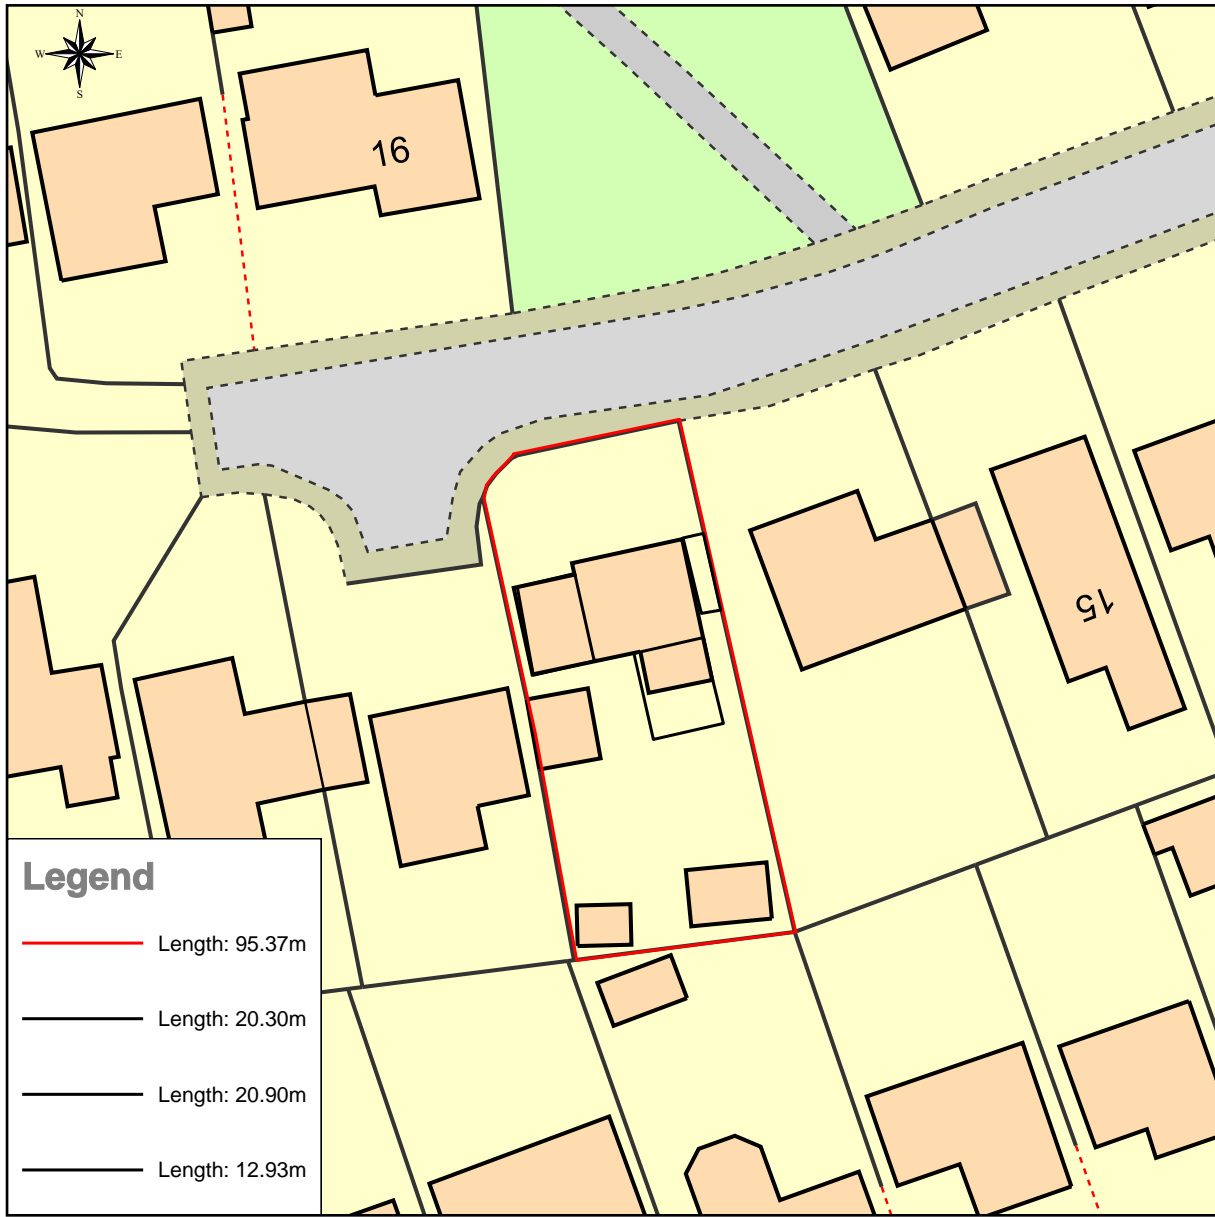

Alcott Block Plan PE32 1UW

This Plan includes the following Licensed Data: OS MasterMap Colour PDF Location Plan by the Ordnance Survey National Geographic Database and incorporating surveyed revision available at the date of production. Reproduction in whole or in part is prohibited without the prior permission of Ordnance Survey. The representation of a road, track or path is no evidence of a right of way. The representation of features, as lines is no evidence of a property boundary. © Crown copyright and database rights, 2023. Ordnance Survey 0100031673

Scale: 1:500, paper size: A4