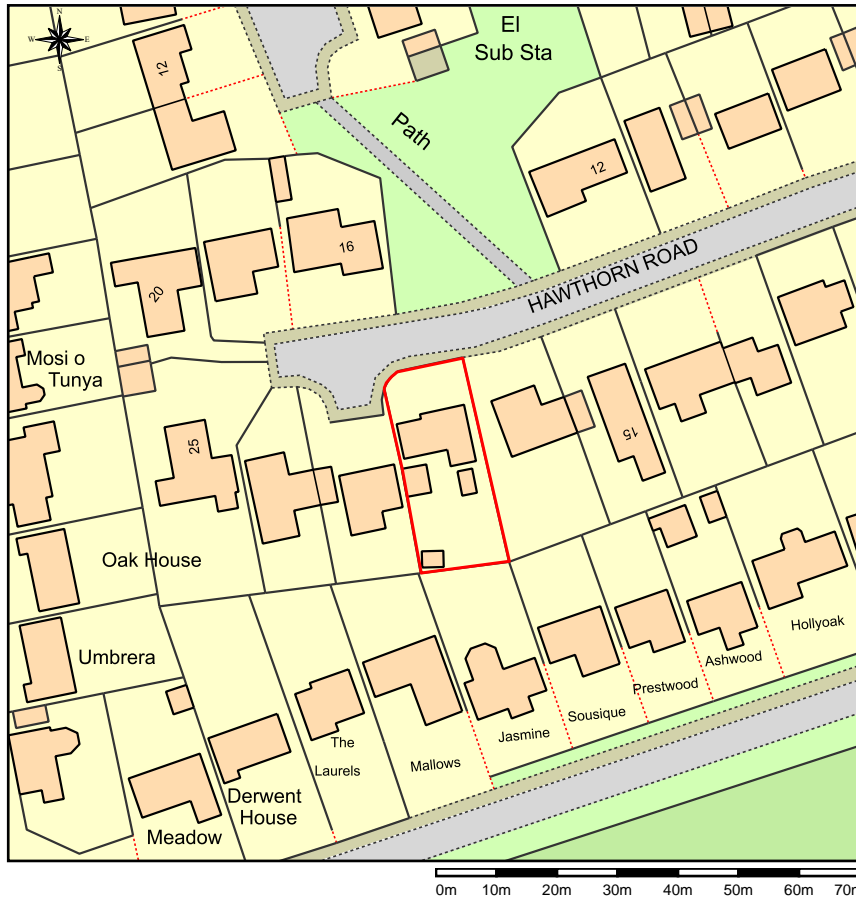

Location Plan of PE32 1UW

This Plan includes the following Licensed Data: OS MasterMap Colour PDF Location Plan by the Ordnance Survey National Geographic Database and incorporating surveyed revision available at the date of production. Reproduction in whole or in part is prohibited without the prior permission of Ordnance Survey. The representation of a road, track or path is no evidence of a right of way. The representation of features, as lines is no evidence of a property boundary. © Crown copyright and database rights, 2020. Ordnance Survey 0100031673

Scale: 1:1250, paper size: A4

emapsiteTM
plans

Prepared by: Rob Alcott, 11-05-2020