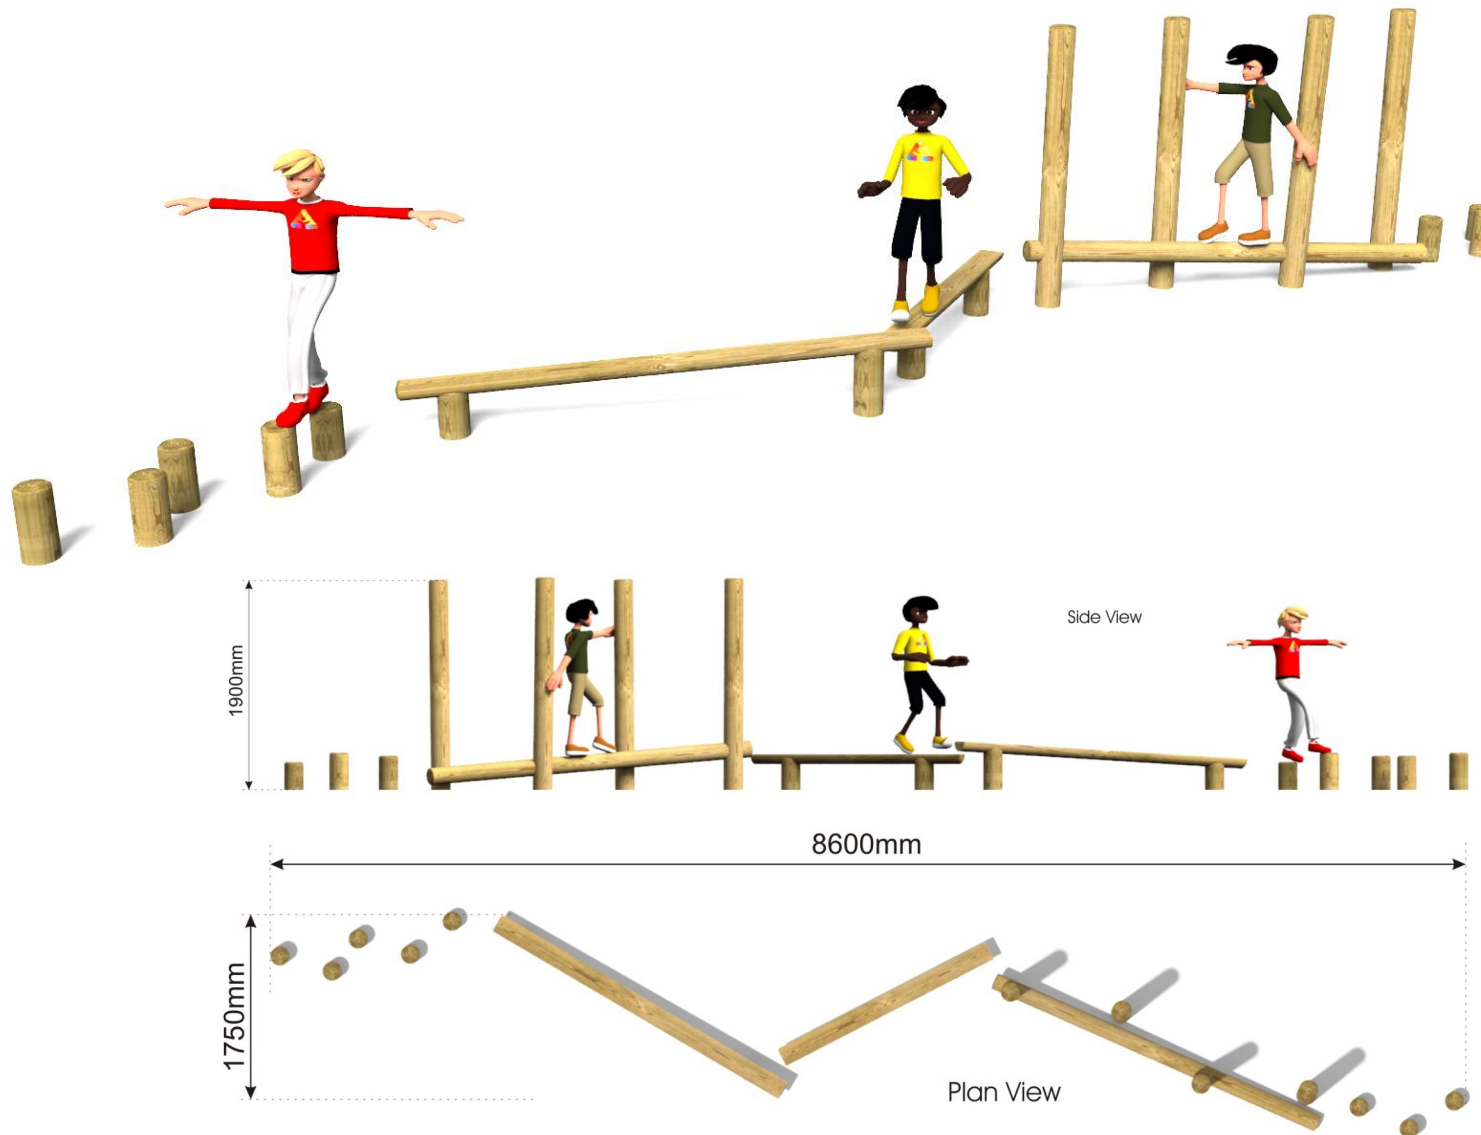

COMBI TRAIL EIGHT

Age Range: 4 - 12 years
Product Code: COM08
Free Fall Height: N/A
Surfacing Area: N/A
Minimum Space: N/A

Play Symbols

Specification

Timber Posts Tantalised 125mm diameter
2 x Balance Beams
1 x Inclined Balance Weave
1 x Stepping Logs