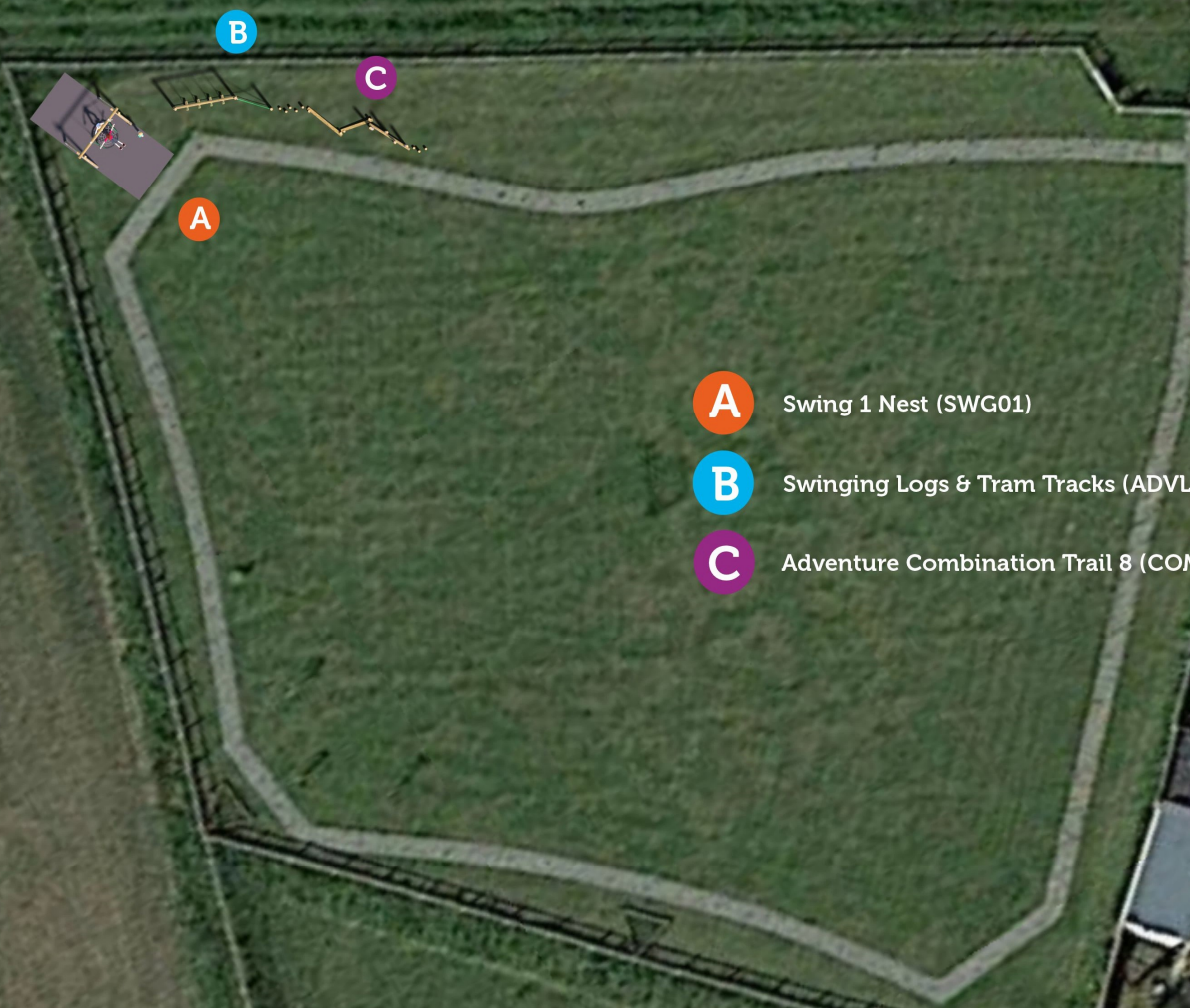

Sylham Meadow

- A** Swing 1 Nest (SWG01)
- B** Swinging Logs & Tram Tracks (ADVLL22)
- C** Adventure Combination Trail 8 (COM08)