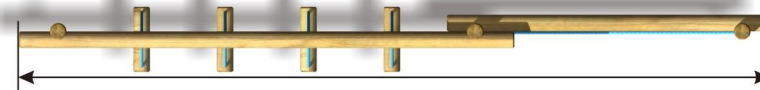

## Play Symbols

Interactive Play

Physical

Creative

Roleplaying

## Specification

Posts: Tanalised, 125mm diameter  
Timber,  
Rope: 16mm diameter Steel Cored

Plan View

5000mm

Side View

2400mm

T: 01953 787802

F: 01953 788992