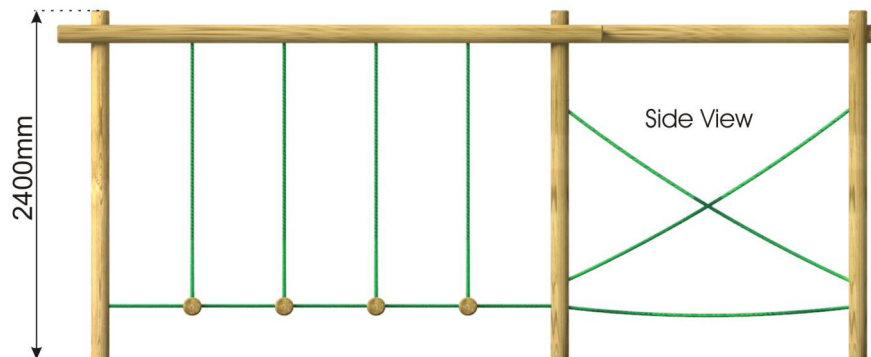

## Specification

Posts: Tanalised, 125mm diameter  
Timber,  
Rope: 16mm diameter Steel Cored

Plan View

5000mm

Side View

2400mm

T: 01953 787802

F: 01953 788992