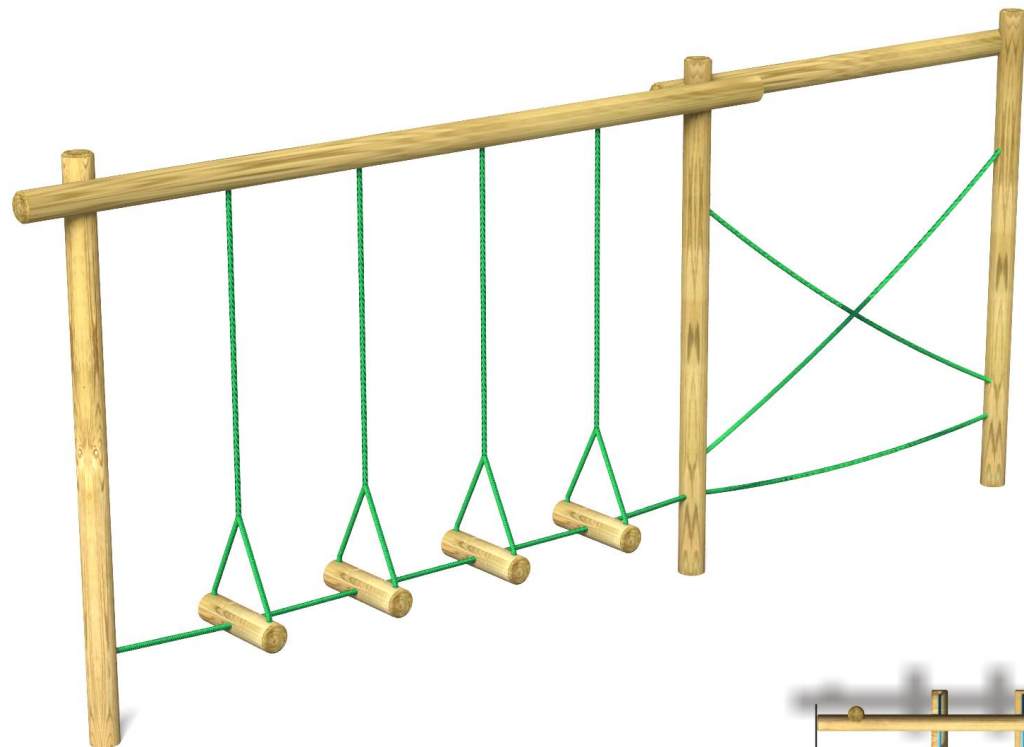

# SWINGING LOGS & TRAM TRACKS

Age Range: 4+ years  
Product Code: ADVLL22  
Free Fall Height: 2.2m  
Surfacing Area: N/A  
Minimum Space: 14sq m

## Play Symbols

Interactive Play

Physical

Creative

Roleplaying

## Specification

Posts: Tanalised, 125mm diameter  
Timber,  
Rope: 16mm diameter Steel Cored

Plan View

5000mm

Side View

2400mm

T: 01953 787802

F: 01953 788992