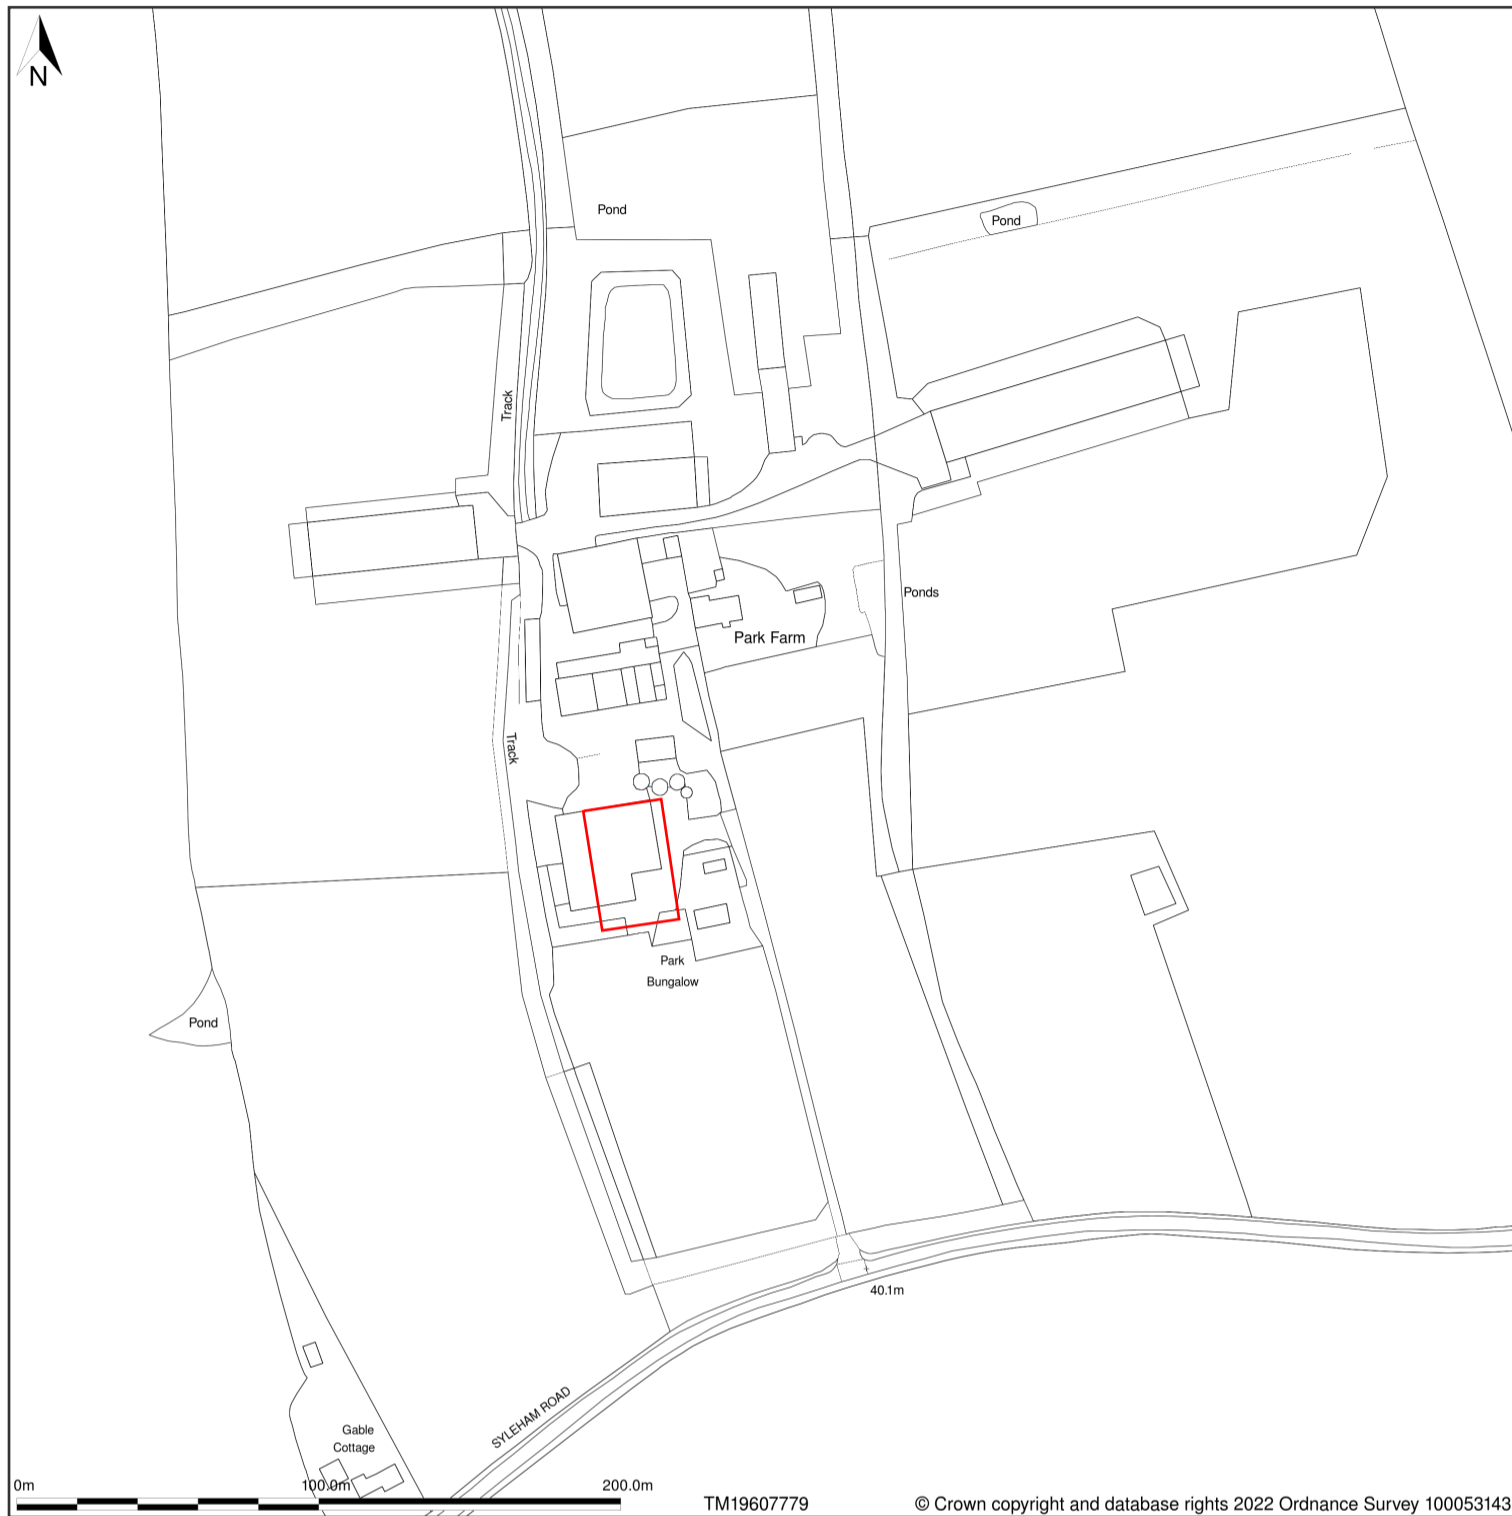

Park Farm, Hoxne Road, Syleham, Suffolk, IP21 4LR

Site Plan A shows area bounded by: 619355.47, 277548.83 619855.47, 278048.83 (at a scale of 1:2500), OSGridRef: TM19607779. The representation of a road, track or path is no evidence of a right of way. The representation of features as lines is no evidence of a property boundary.

Produced on 7th Mar 2022 from the Ordnance Survey National Geographic Database and incorporating surveyed revision available at this date. Reproduction in whole or part is prohibited without the prior permission of Ordnance Survey. © Crown copyright 2022. Supplied by <https://www.buyaplan.co.uk> digital mapping a licensed Ordnance Survey partner (100053143). Unique plan reference: #00713605-F98BAA