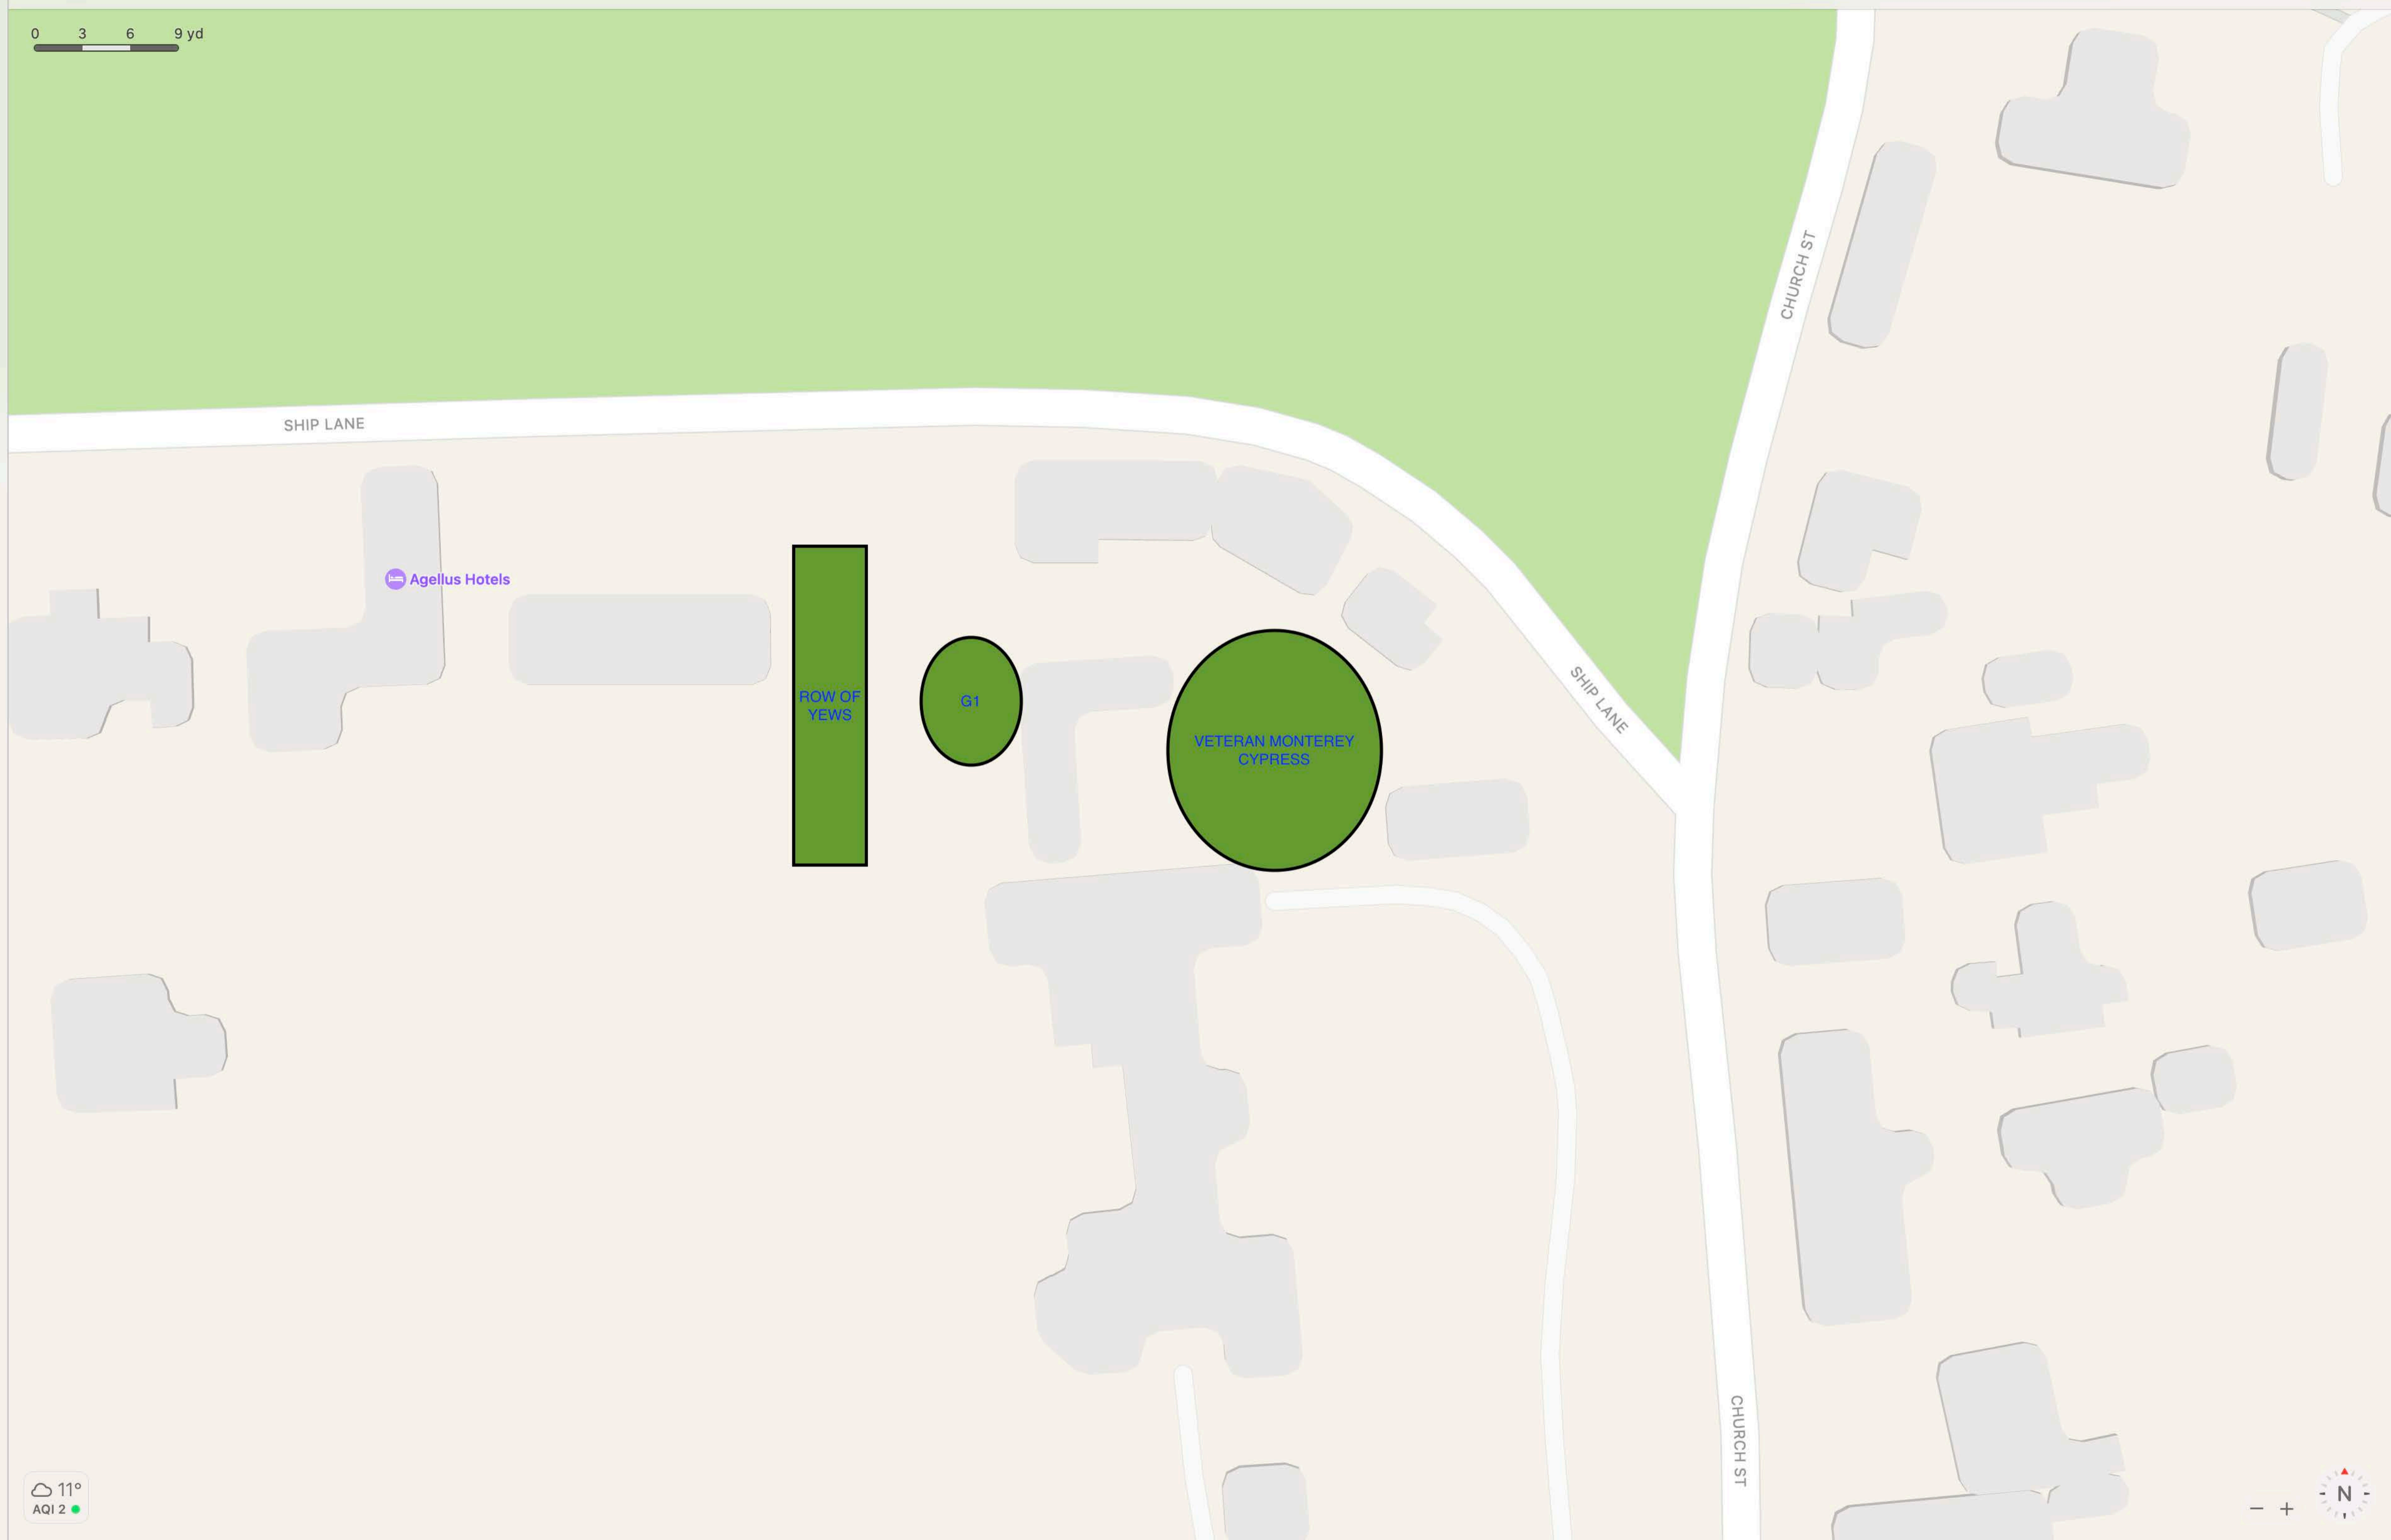

Search Maps

0 3 6 9 yd

Favourites

- Home Add
- Work Close by

My Guides

Add Guide

Recents

- The Coach and Horses  
77 Manor Road, King's Lynn
- Thornham  
Thornham, King's Lynn and West Norfolk
- Snettisham  
Snettisham, King's Lynn and West Norfolk
- Brancaster  
Brancaster, King's Lynn and West Norfolk
- Thornham Deli  
High Street, Thornham
- Great Massingham Surgery  
High St, King's Lynn

Clear Recents

11°  
AQI 2