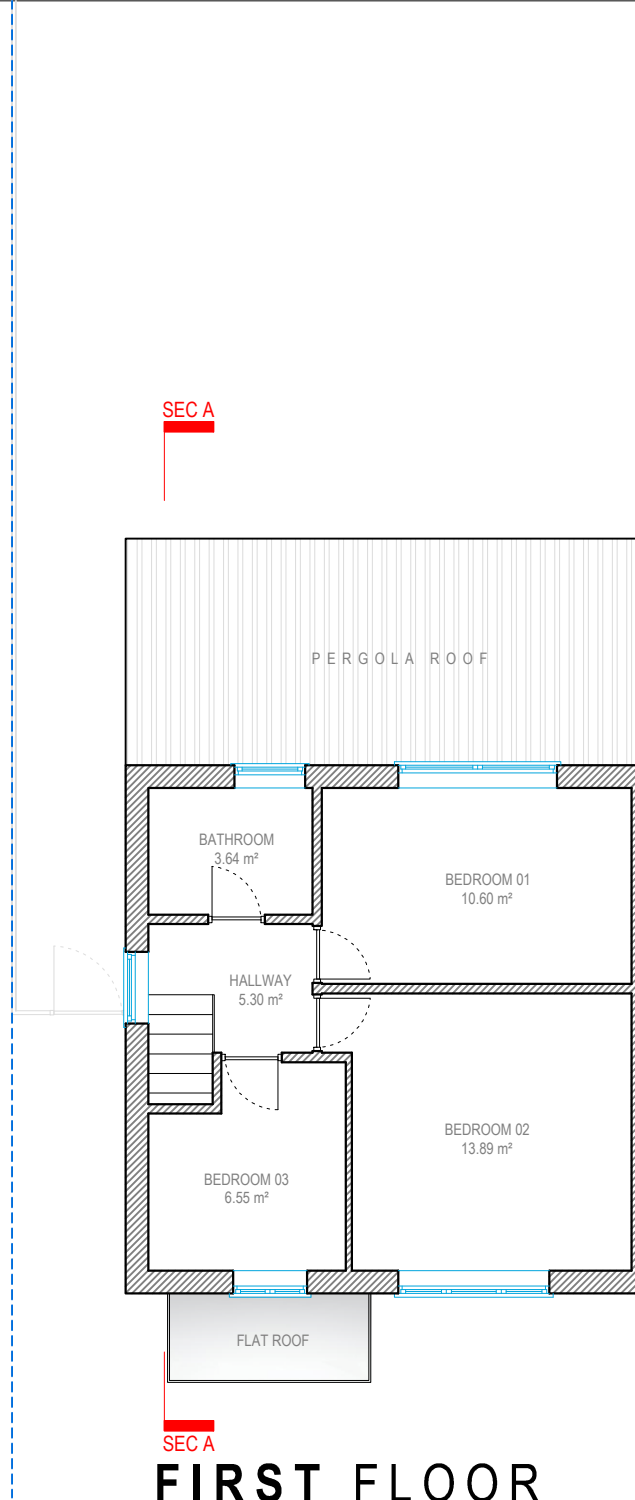

GROUND FLOOR

FIRST FLOOR

ROOF FLOOR

address. 4 Grosvenor Way - E5 9ND - London
 tel. 020 3781 8008
 mail. office@redwoodsprojects.co.uk
 web. www.redwoodsprojects.co.uk

Any errors on Dimensions to be reported to the Architect prior to commencement of Works. Dimensions and areas are based on survey information. This drawing is copyright © Redwoods Projects. All dimensions to be checked on site Prior work.

REFERENCE: 62 Ilkley Road, South Oxhey, Watford WD19 6XJ, UK
 TITLE: EXISTING DRAWINGS Floor Plans

PROJECT No 977 | DATE: 11-11-2022

NAME: **E 01**