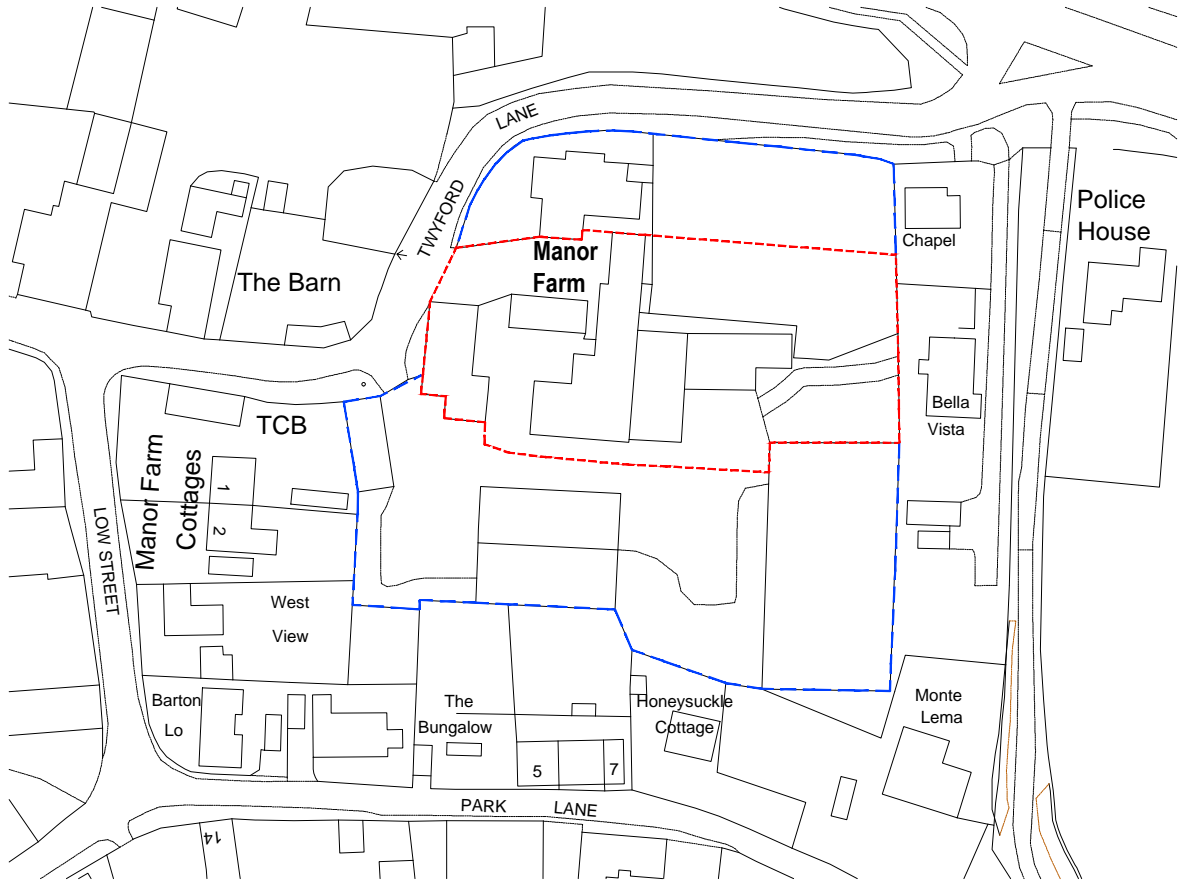

Manor Farm, Elkesley

Ordnance Survey (c) Crown Copyright 2019. All rights reserved. Licence number 100022432

Site Location Plan

REVISION	DRAWN	DATE	DESCRIPTION	SCALE	A4	1/1250	DATE	Aug 19
CLIENT	MrsOuthwaite,MrNorton&MessrsM&TKeverne			DRAWN	cda		CHECKED	
PROJECT	Manor Farm Elkesley Phase II			REFERENCE	9117		05	
TITLE	Site Location Plan			T:	01909 500710		E:	contact@soularchitects.co.uk
				W:	www.soularchitects.co.uk			
				<small>© ALL RIGHTS RESERVED. REPORT ALL DISCREPANCIES. DO NOT SCALE. CHECK ALL DIMENSIONS ON SITE REGISTERED IN ENGLAND AND WALES. REGISTERED ADDRESS: SOUL ARCHITECTS LIMITED 13 SPARKEN HILL, WORKSOP, NOTTINGHAMSHIRE, S80 1AX, COMPANY NO. 07093963</small>				