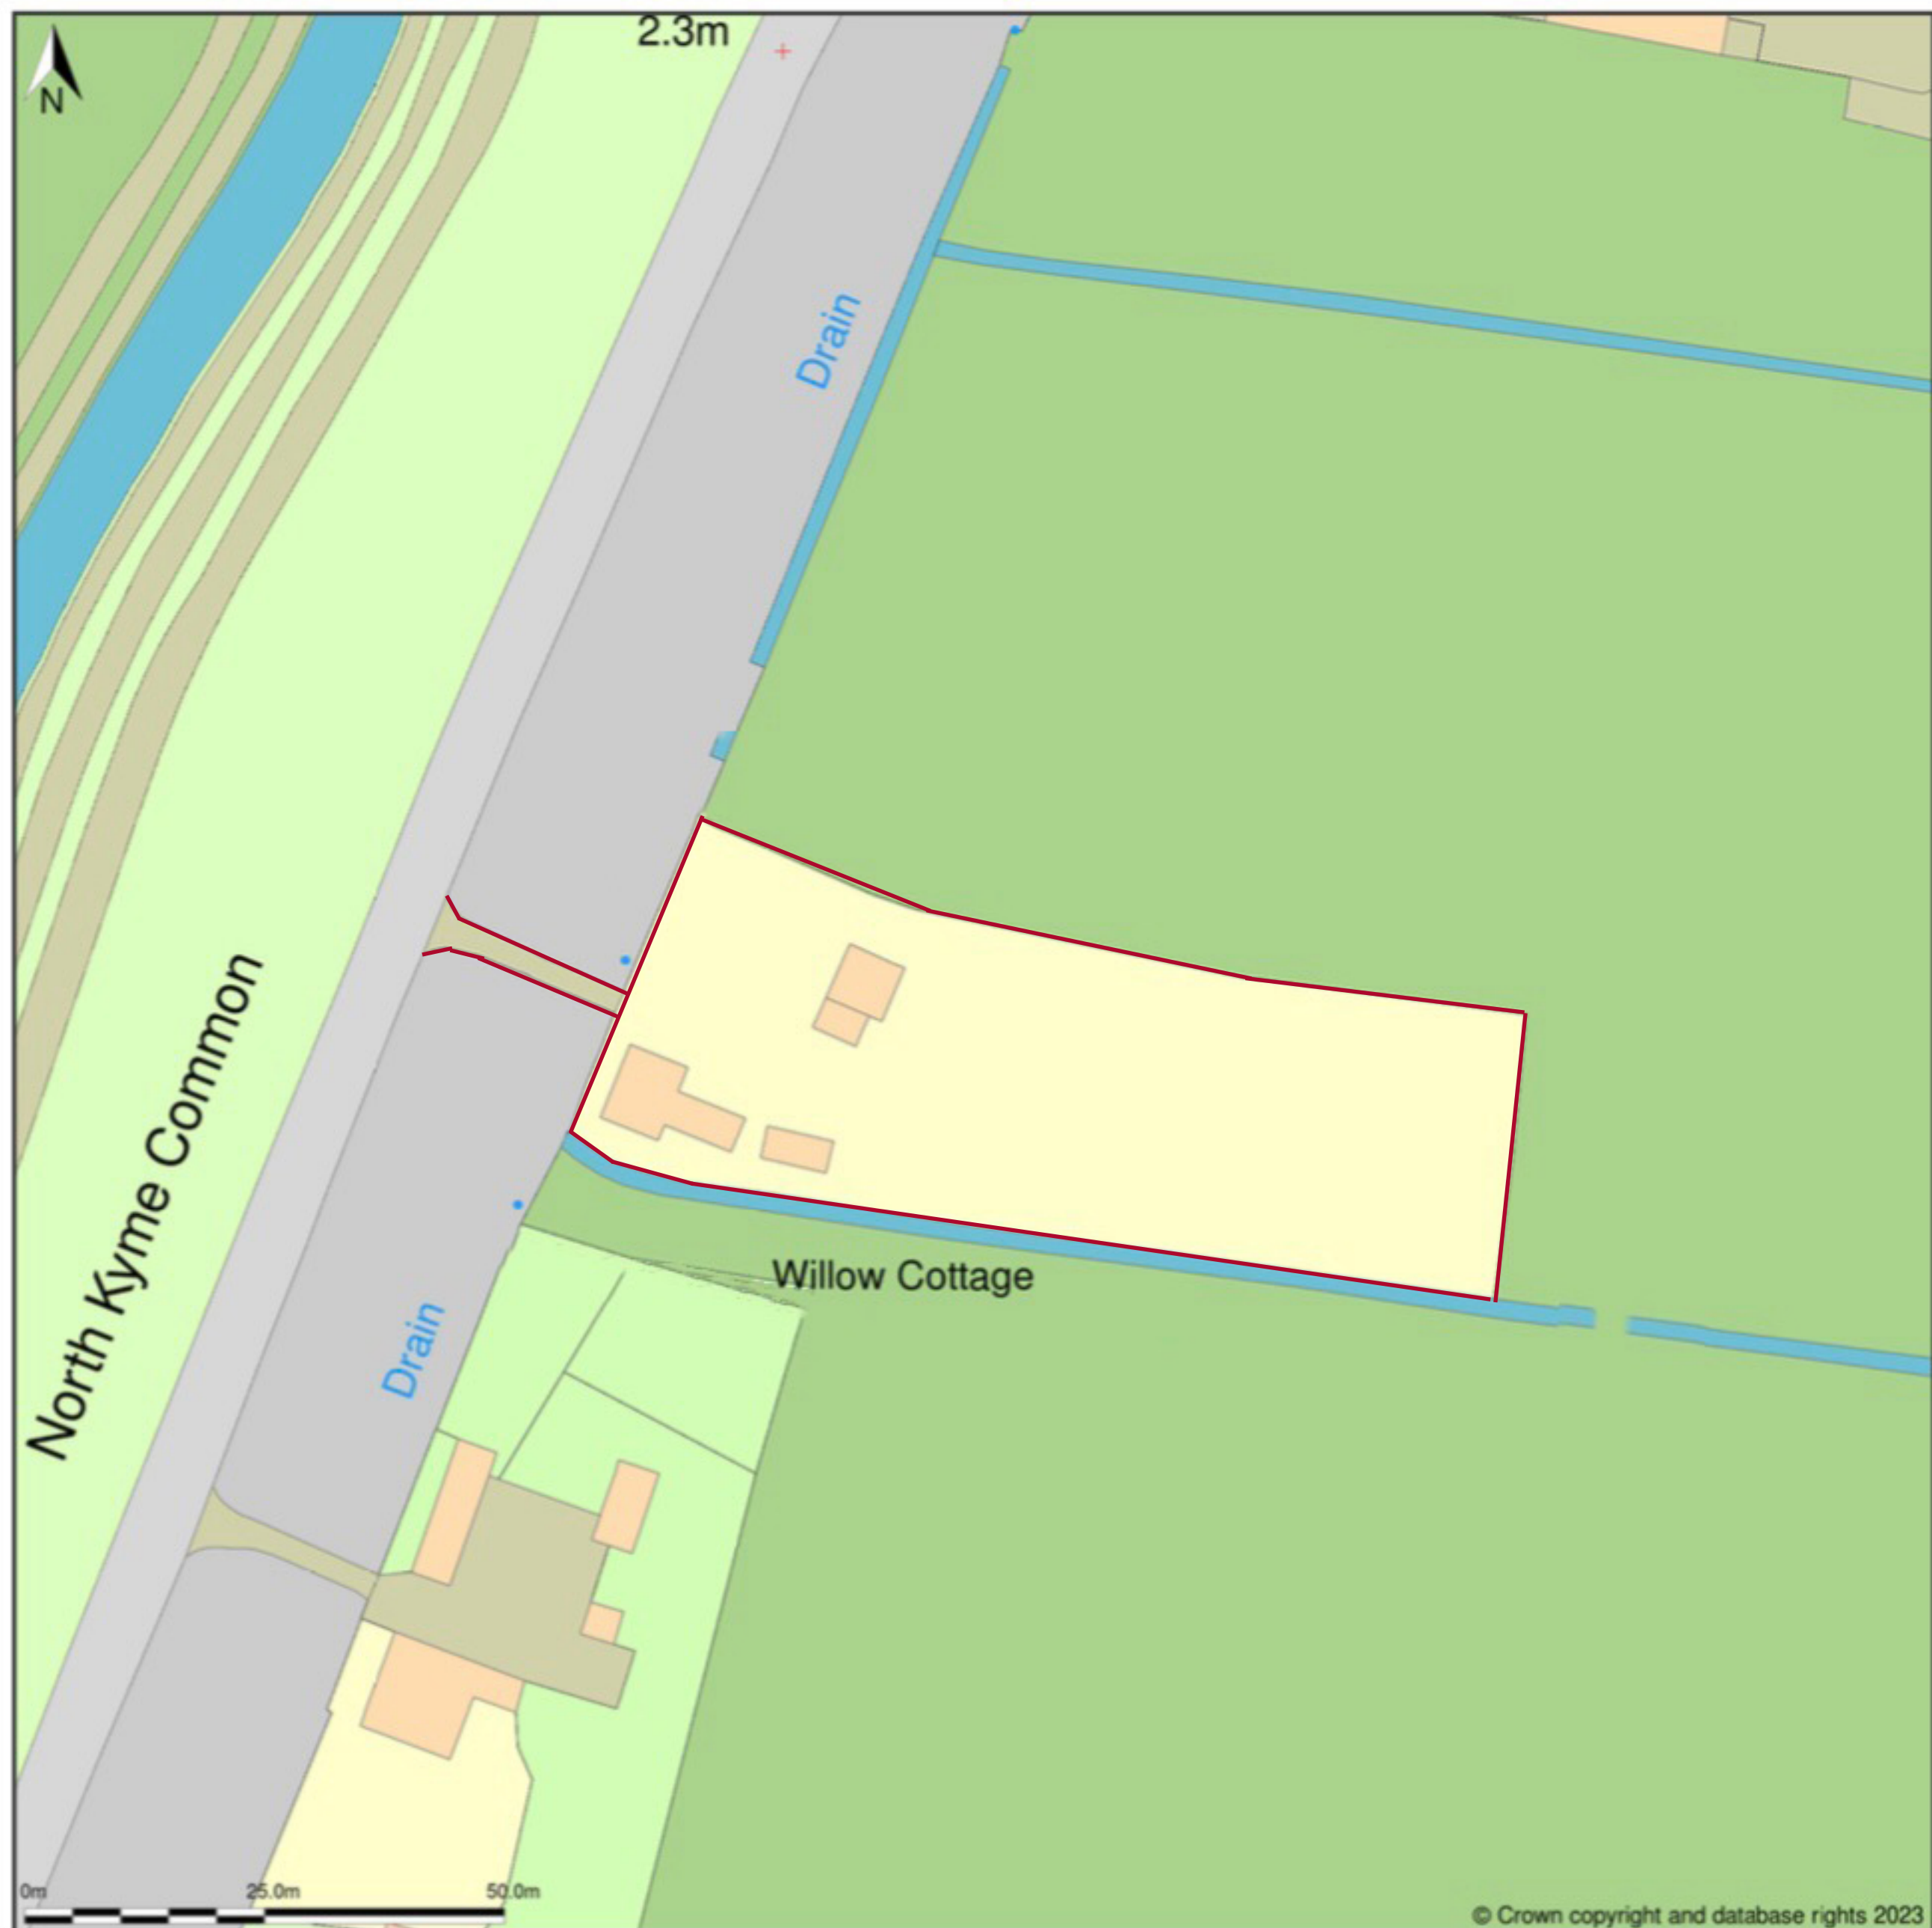

Willow Cottage, North Kyme Drove, North Kyme, Lincoln, Lincolnshire, LN4 4DE

Location Plan shows area bounded by: 515105.47, 353665.23 515305.47, 353865.23 (at a scale of 1:1250), OSGridRef: TF15205376. The representation of a road, track or path is no evidence of a right of way. The representation of features as lines is no evidence of a property boundary.

Produced on 11th Jan 2023 from the Ordnance Survey National Geographic Database and incorporating surveyed revision available at this date. Reproduction in whole or part is prohibited without the prior permission of Ordnance Survey. © Crown copyright 2023. Supplied by www.buyaplan.co.uk a licensed Ordnance Survey partner (100053143). Unique plan reference: #00788108-3A1A87.