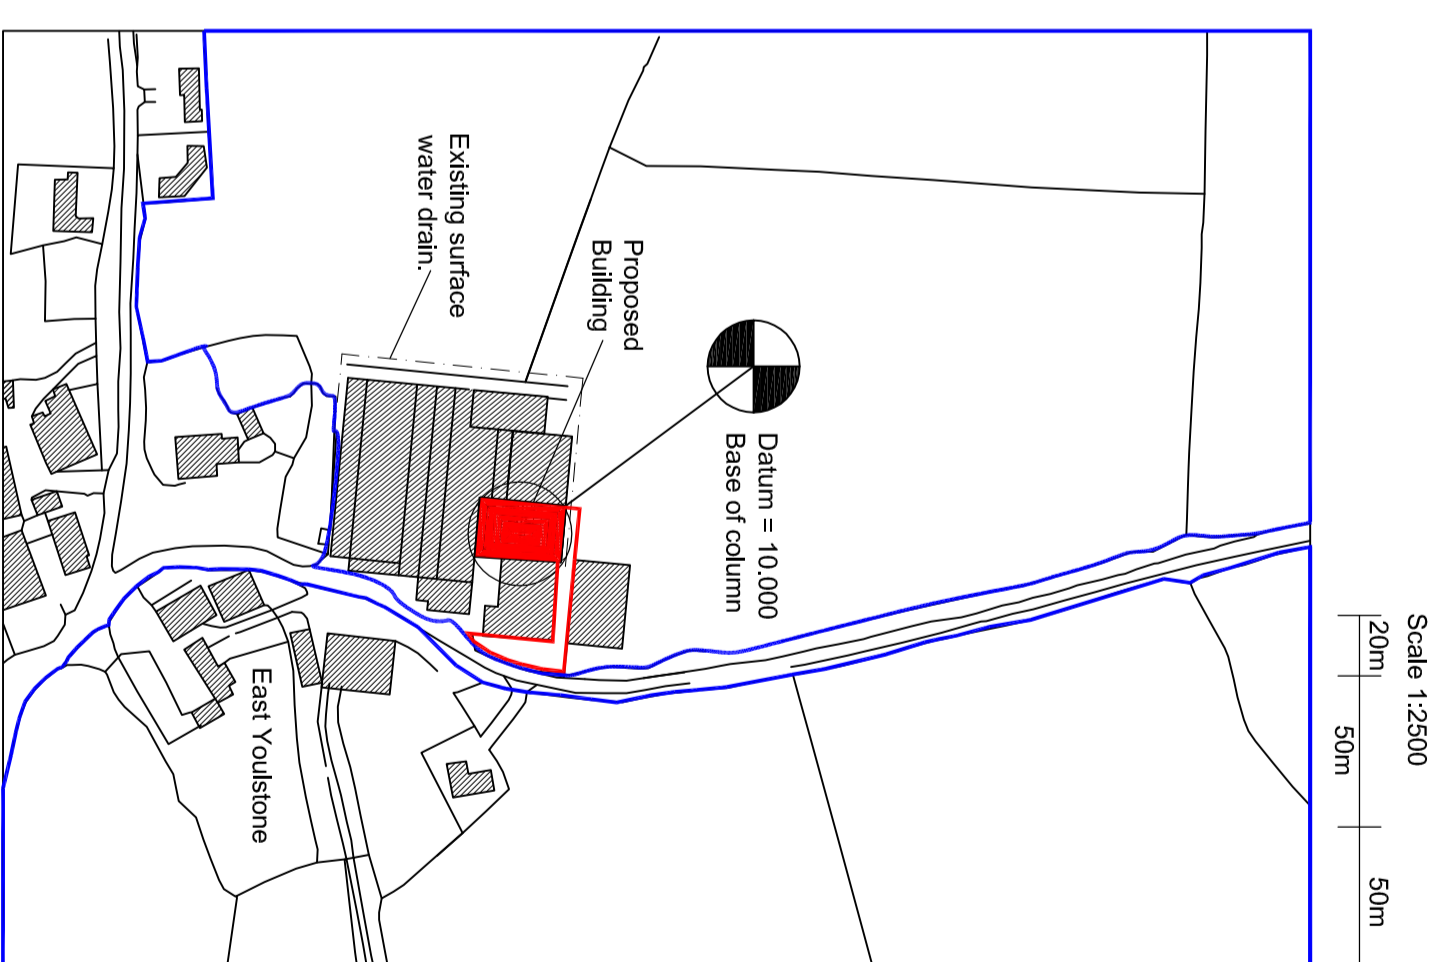

Proposed Internal Plan
 Scale 1:125

Location Plan
 Scale 1:2500
 OS Map Ref: SS 27591 15781
 Ordnance Survey © Crown Copyright 2022 All rights reserved License Number 100022432

<p>Roundacre Design Services Planning & Architectural Services The Old Forge, Westacott Farm, Inwardleigh, Okehampton, Devon, EX20 3AP Phone/Fax: 01837 811 740 Mobile: 07739 552 054 E-mail: jonathan.walsh210@btinternet.com</p>	
Client	M.R. & K.L. Cleave and Son
Home Address:	East Youlstone Farm Youlstone Bude Cornwall, EX23 9PU.
Site Address:	East Youlstone Farm Youlstone Bude Cornwall, EX23 9PU.
Drawing Title:	Internal Plan & Location Plan
Stage:	Planning
Drawn by:	JJW
Check'd by:	JJW
Scale:	As noted
Date:	09.12.2022
Drawing No:	2021.089.02
	Rev: 0