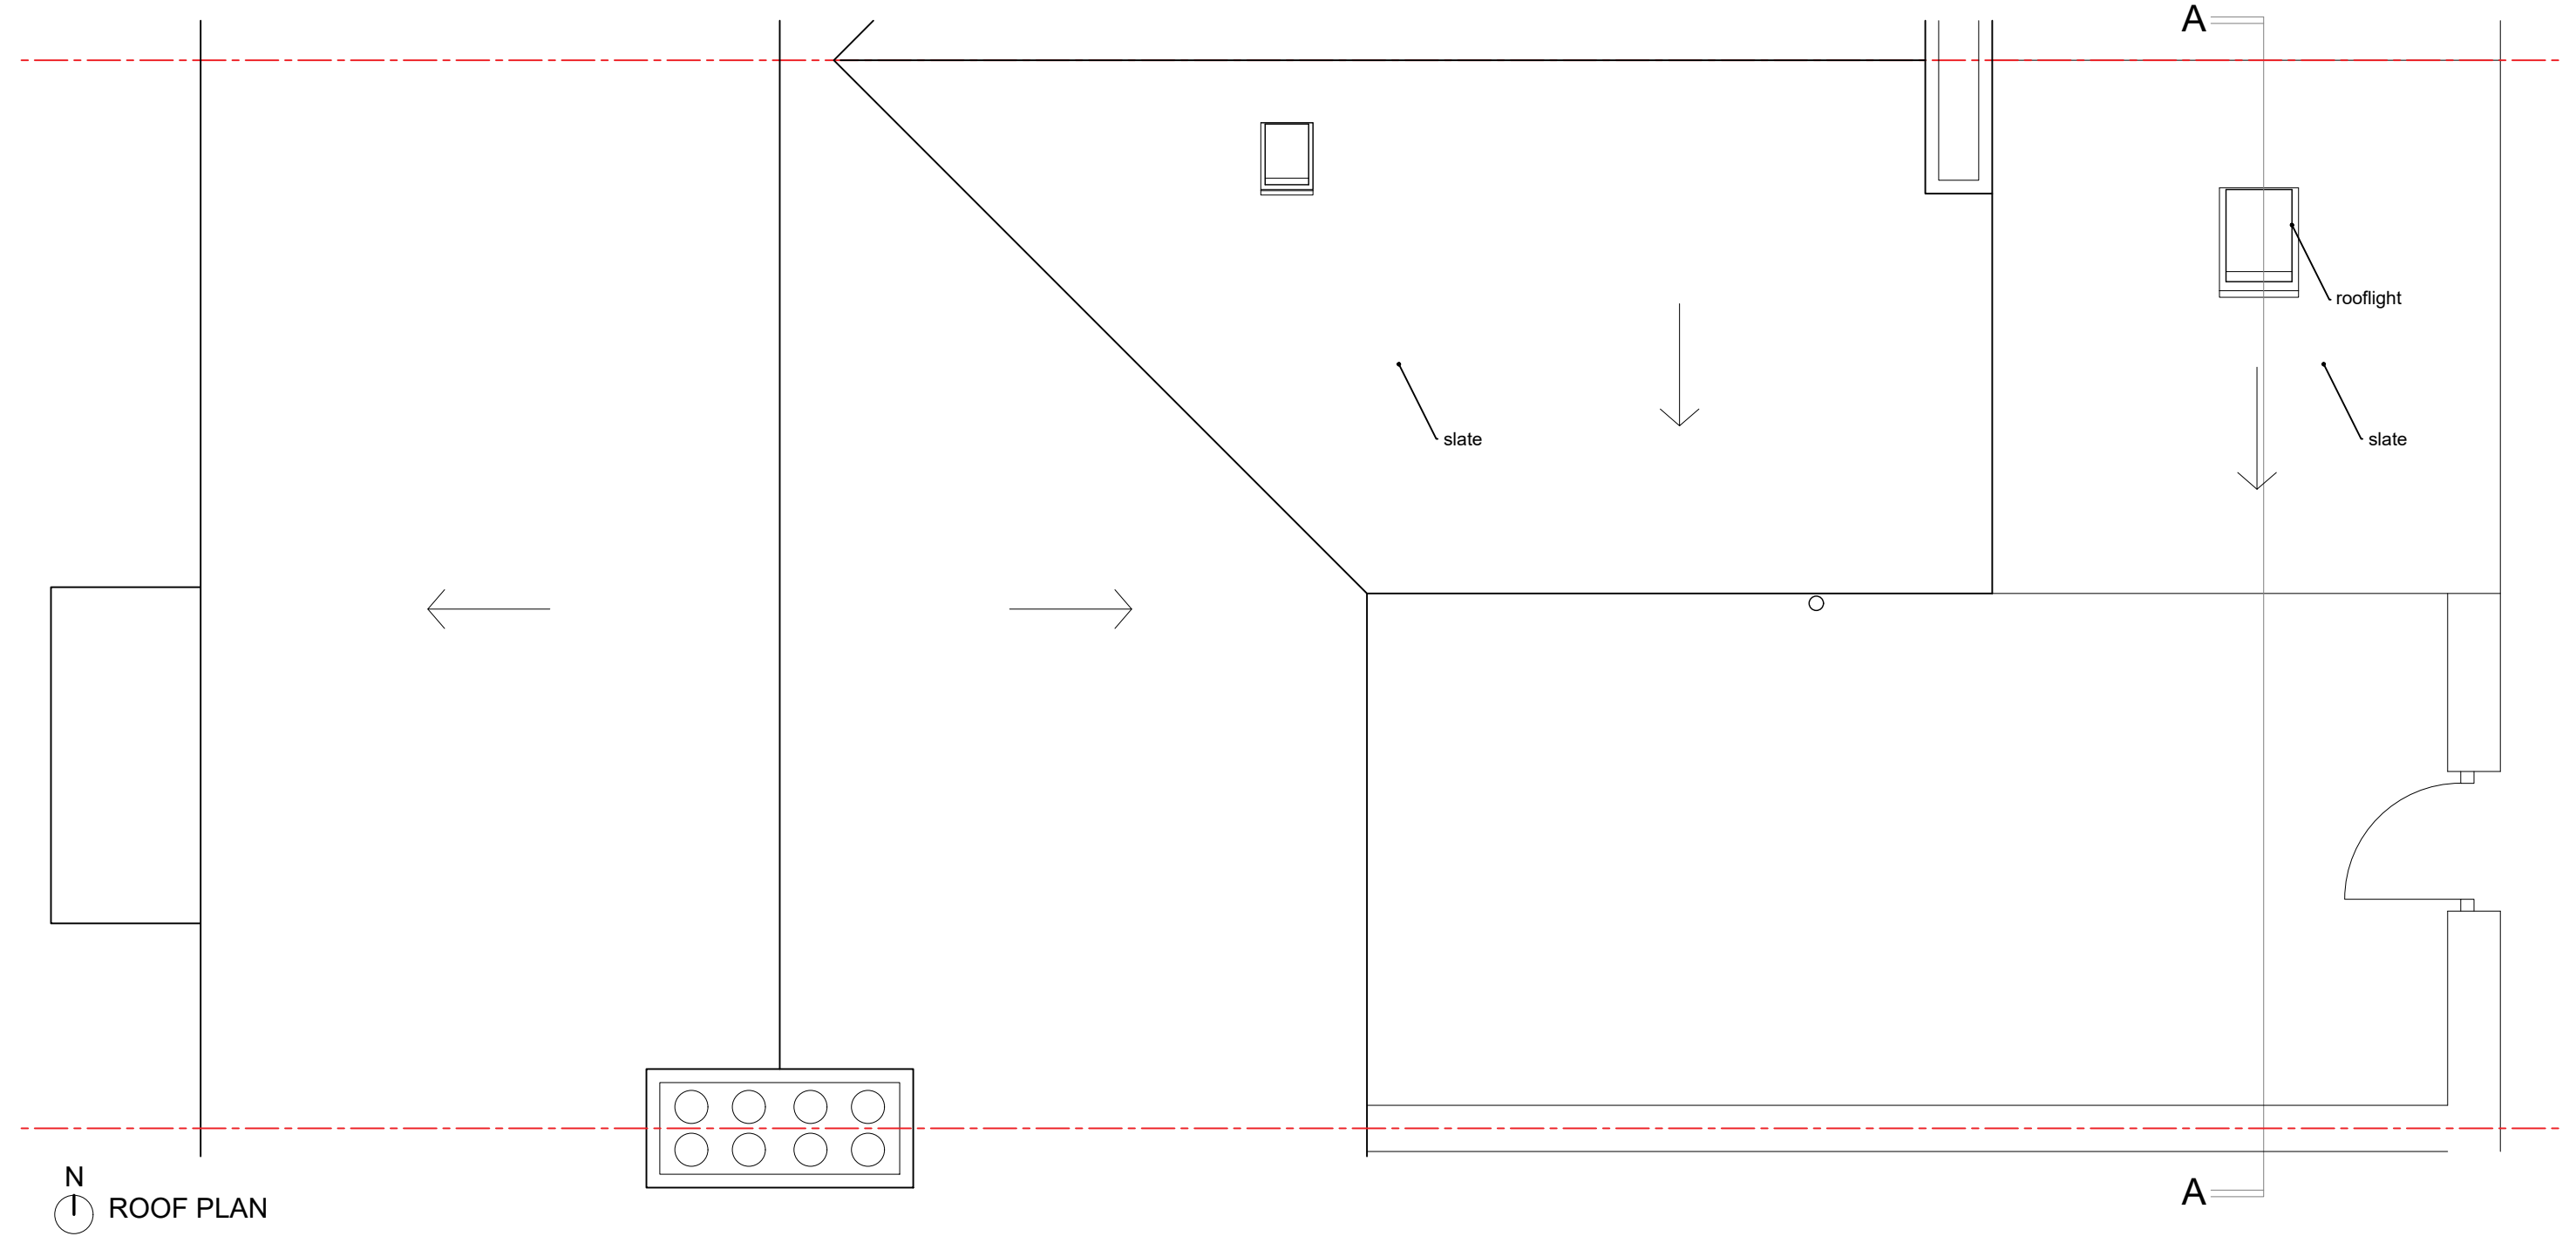

Project name
5 Wood View, Shindcliffe
Alterations

Date Drawn by Scale
December 2022 JC 1:50@A3

Job no Drawing no Rev
0001 EP.03

For
Dr & Mrs Conroy

Drawing title
Existing - Planning
Roof Plan

Discrepancies, ambiguities and/or omissions between this drawing and information given elsewhere must be reported to the architect before proceeding.
This drawing is copyright.
Dimensions must be checked on site.
Do not scale off dimensions from this drawing.

N
↑
ROOF PLAN