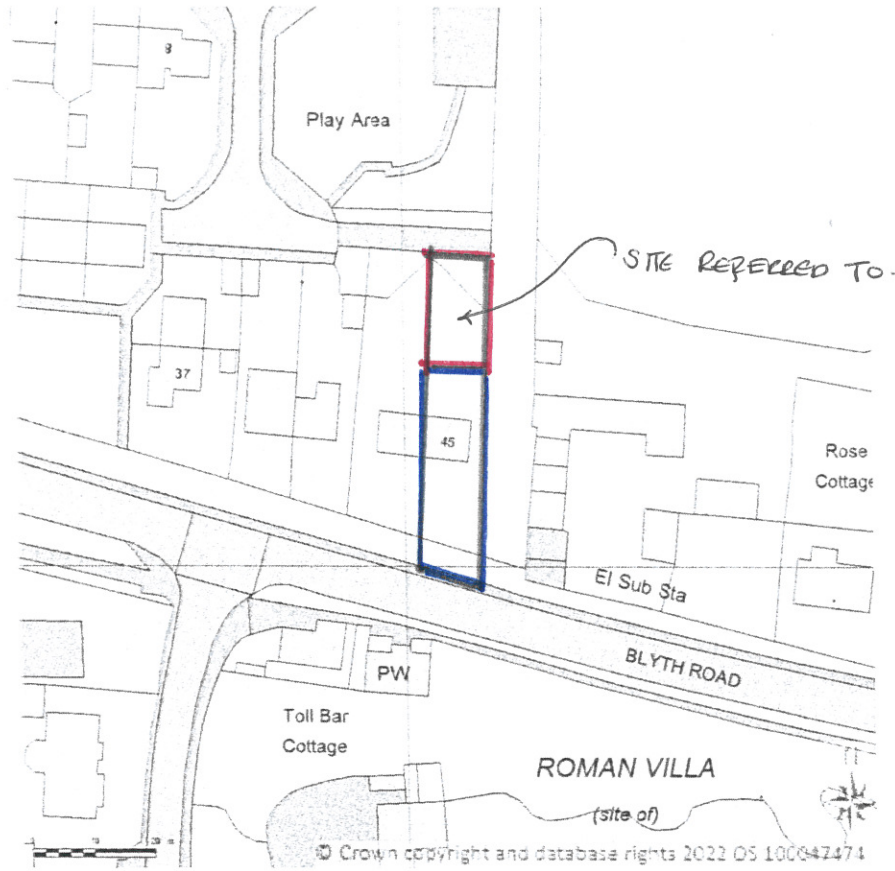

SITE LOCATION PLAN
AREA 2 HA
SCALE 1:1250 on A4
CENTRE COORDINATES: 459107, 388621

Supplied by Streetwise Maps Ltd
www.streetwise.net
Licence No: 100047474
29/10/2022 12:35