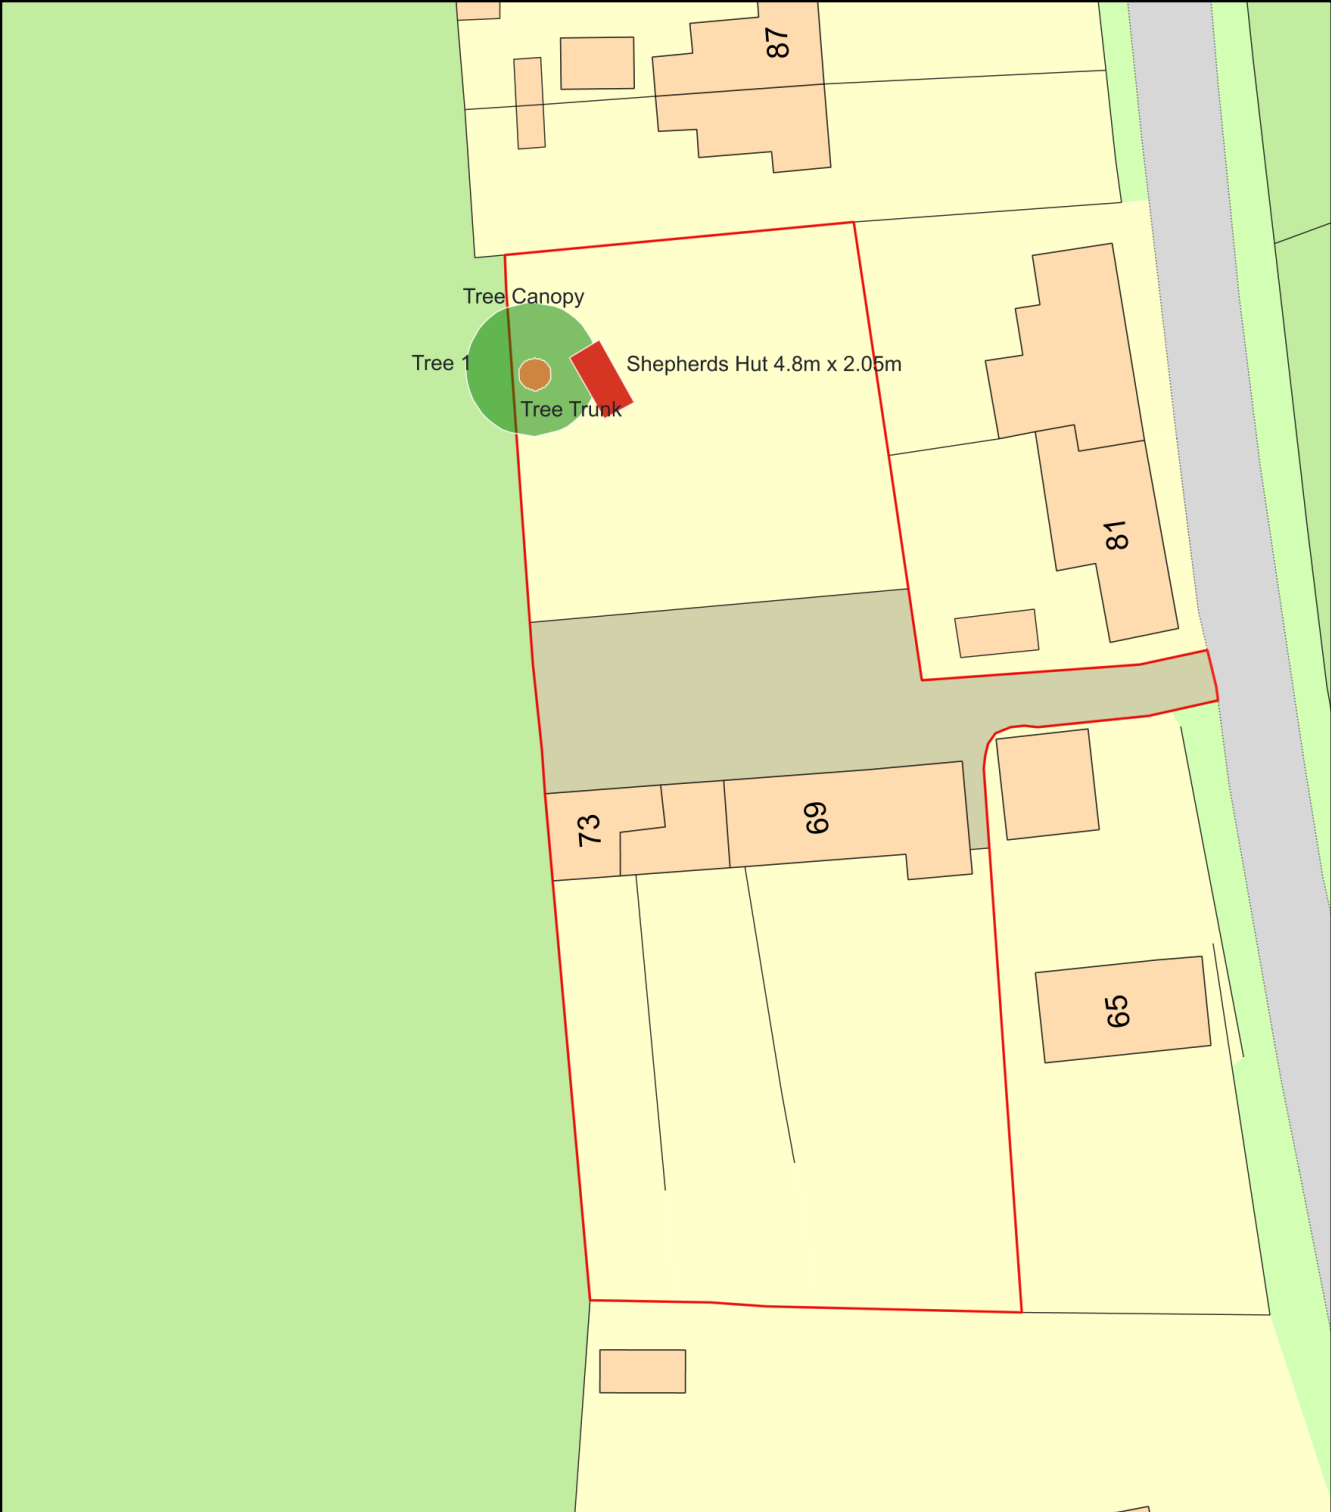

# Site plan 69/73 Burnham Road with location of Shepherds Hut and Tree 1

Plan Produced for: Belinda Chell  
Date Produced: 19 Jan 2023  
Plan Reference Number: TQRQM23019150420845  
Scale: 1:500 @ A4