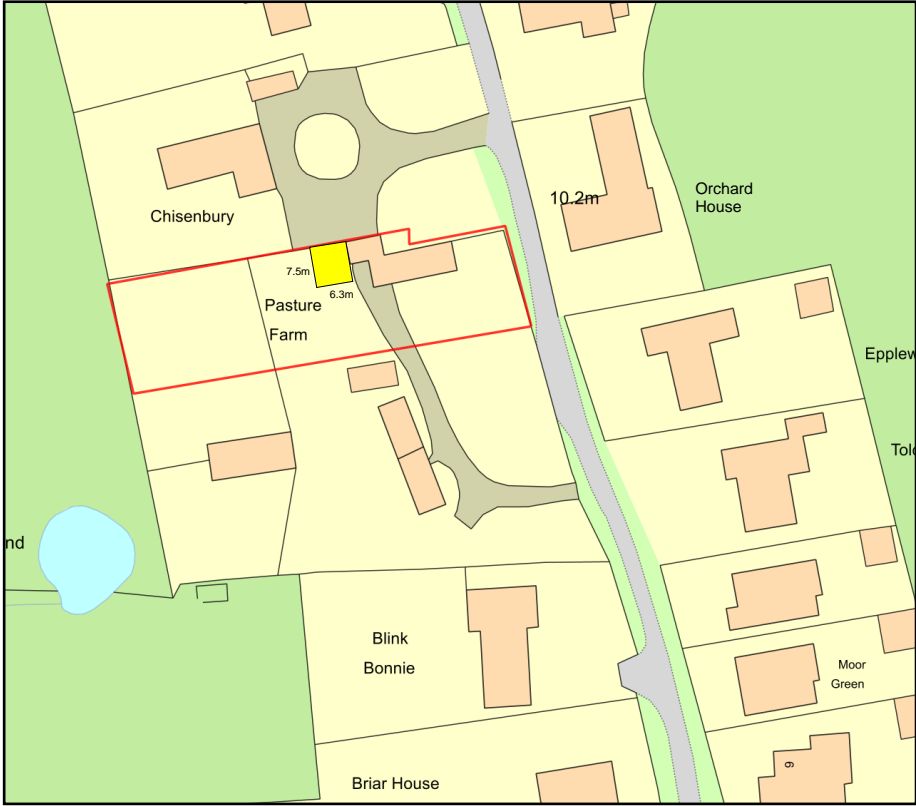

Pasture Farm

Plan Produced for: Patrick Norville
Date Produced: 17 Jan 2023
Plan Reference Number: TQRQM23017142420054
Scale: 1:1250 @ A4