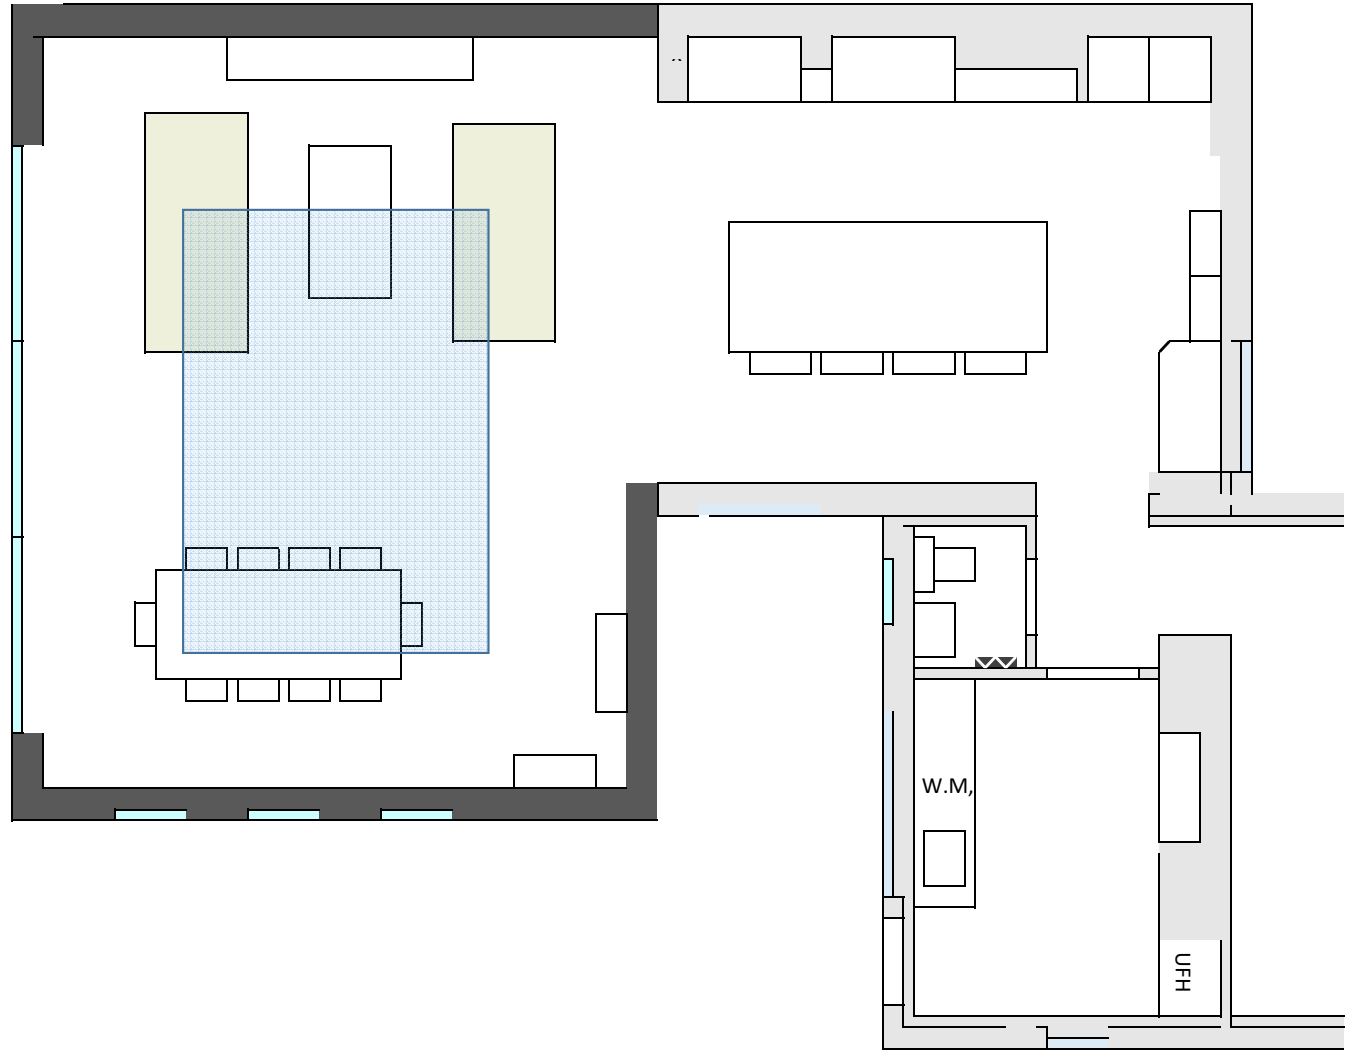

Extension
6.3m x 7.5m externally

Lantern
4 x 3 m

5.0 m