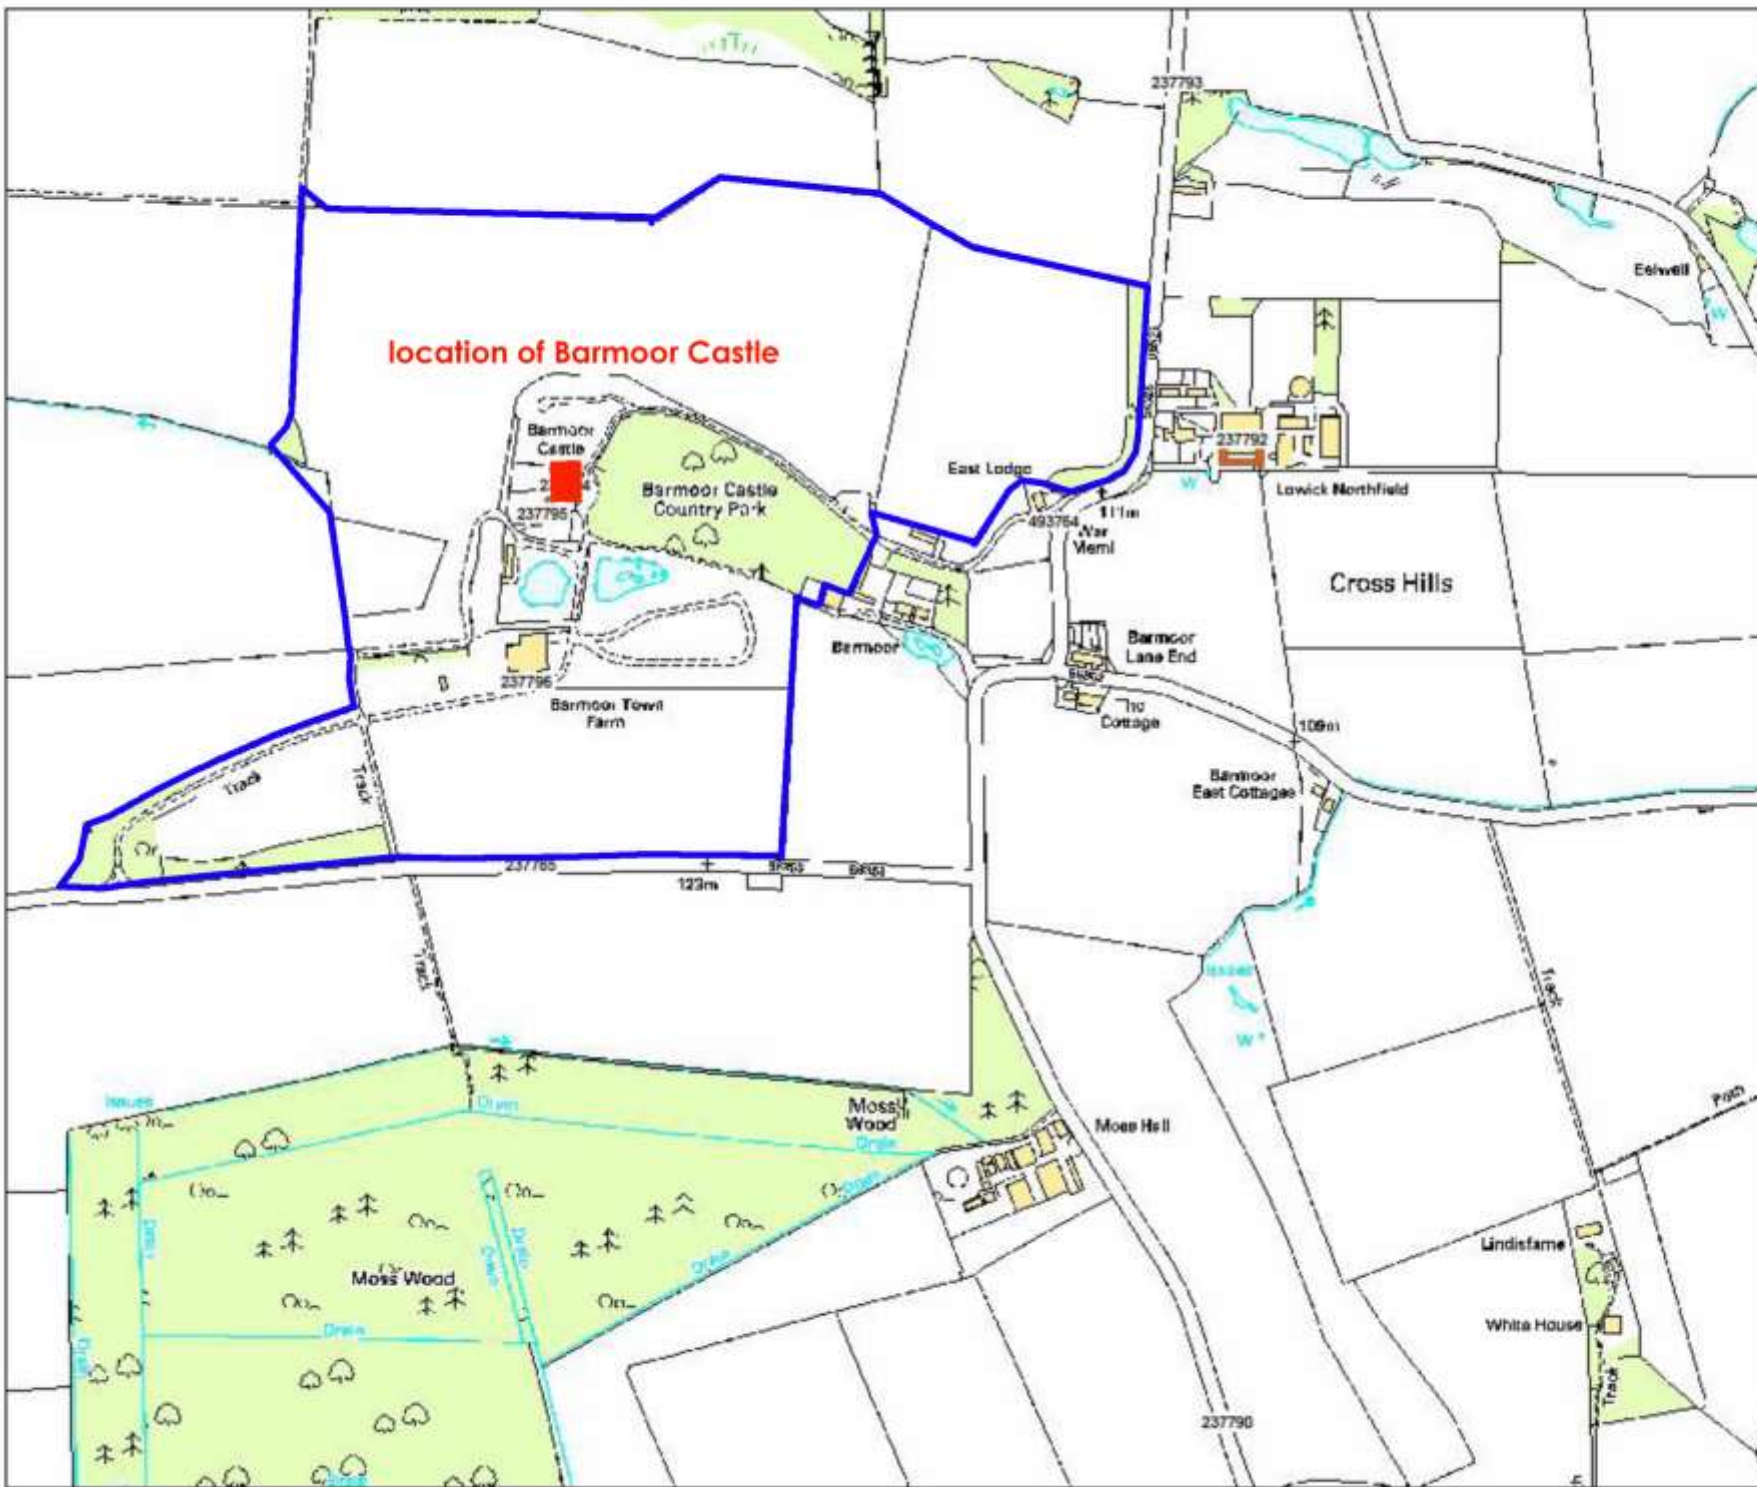

Northumberland
Historic Environment Record

Barmoor Castle

for Northern Counties
Archaeological Services

DATE: 19/06/2012 SCALE @ A3: 1:5,757

Reproduced from/based upon the Ordnance Survey mapping with the permission of the Controller of Her Majesty's Stationary Office. © Crown copyright and may lead to prosecution of civil proceedings NORTHUMBERLAND COUNTY COUNCIL - O.S. Licence No: 100546046

NORTHUMBERLAND
Northumberland County Council