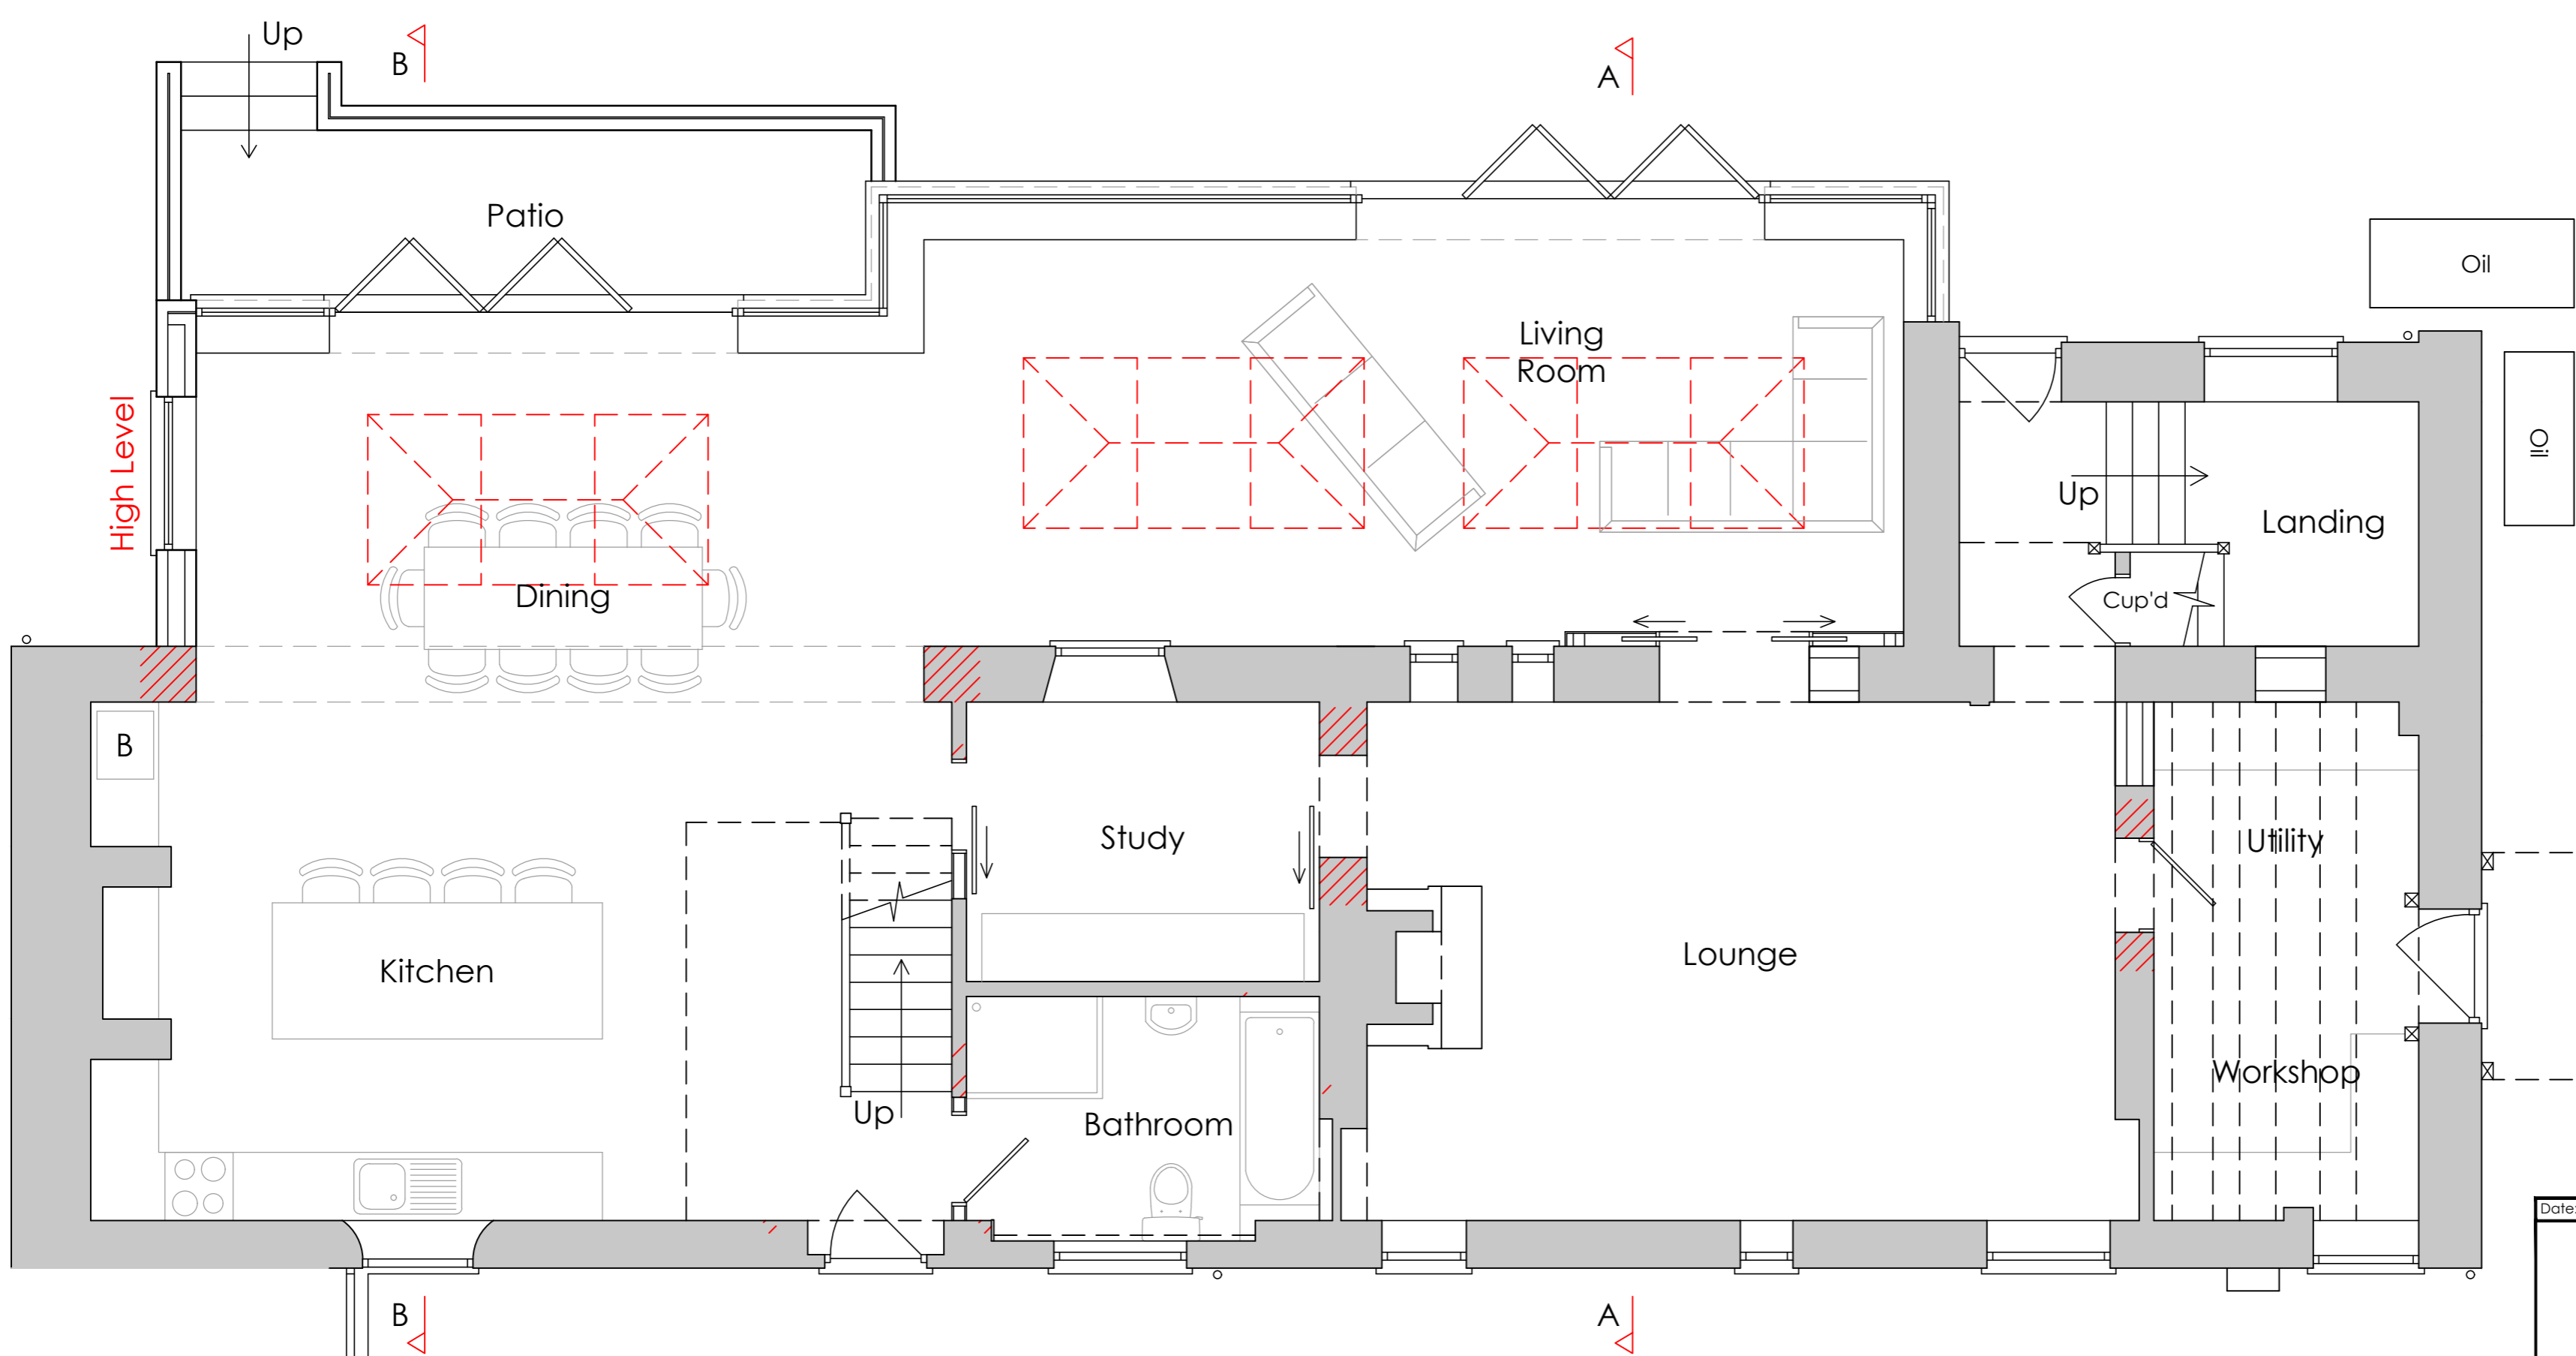

Second Floor Plan

First Floor Plan

White House (Area Not Surveyed)

White House (Area Not Surveyed)

Date:	Revision:	Description:
 <b>VERTEX ARCHITECTURE</b> <small>Info@vertexarchitecture.co.uk   www.vertexarchitecture.co.uk</small> <small>2 - 3 Northgate Precinct, Hunstanton, Norfolk PE36 6EA Tel: 01485 532286</small> <small>St. Georges Works, 51 Colegate, Norwich, Norfolk NR3 1DD Tel: 01603 576466</small>		
<b>Project:</b> Barn Cottage & White House Cottage Station Road, Docking, PE31 8LS		
<b>Subject:</b> Extension & Alterations to Dwellings Proposed Floor Plans		
<b>Date:</b> December 2022	<b>Scale:</b> 1:50 @ A1	
<b>Project No.:</b> 22096	<b>Drawing No.:</b> 05	<b>Revision:</b> B