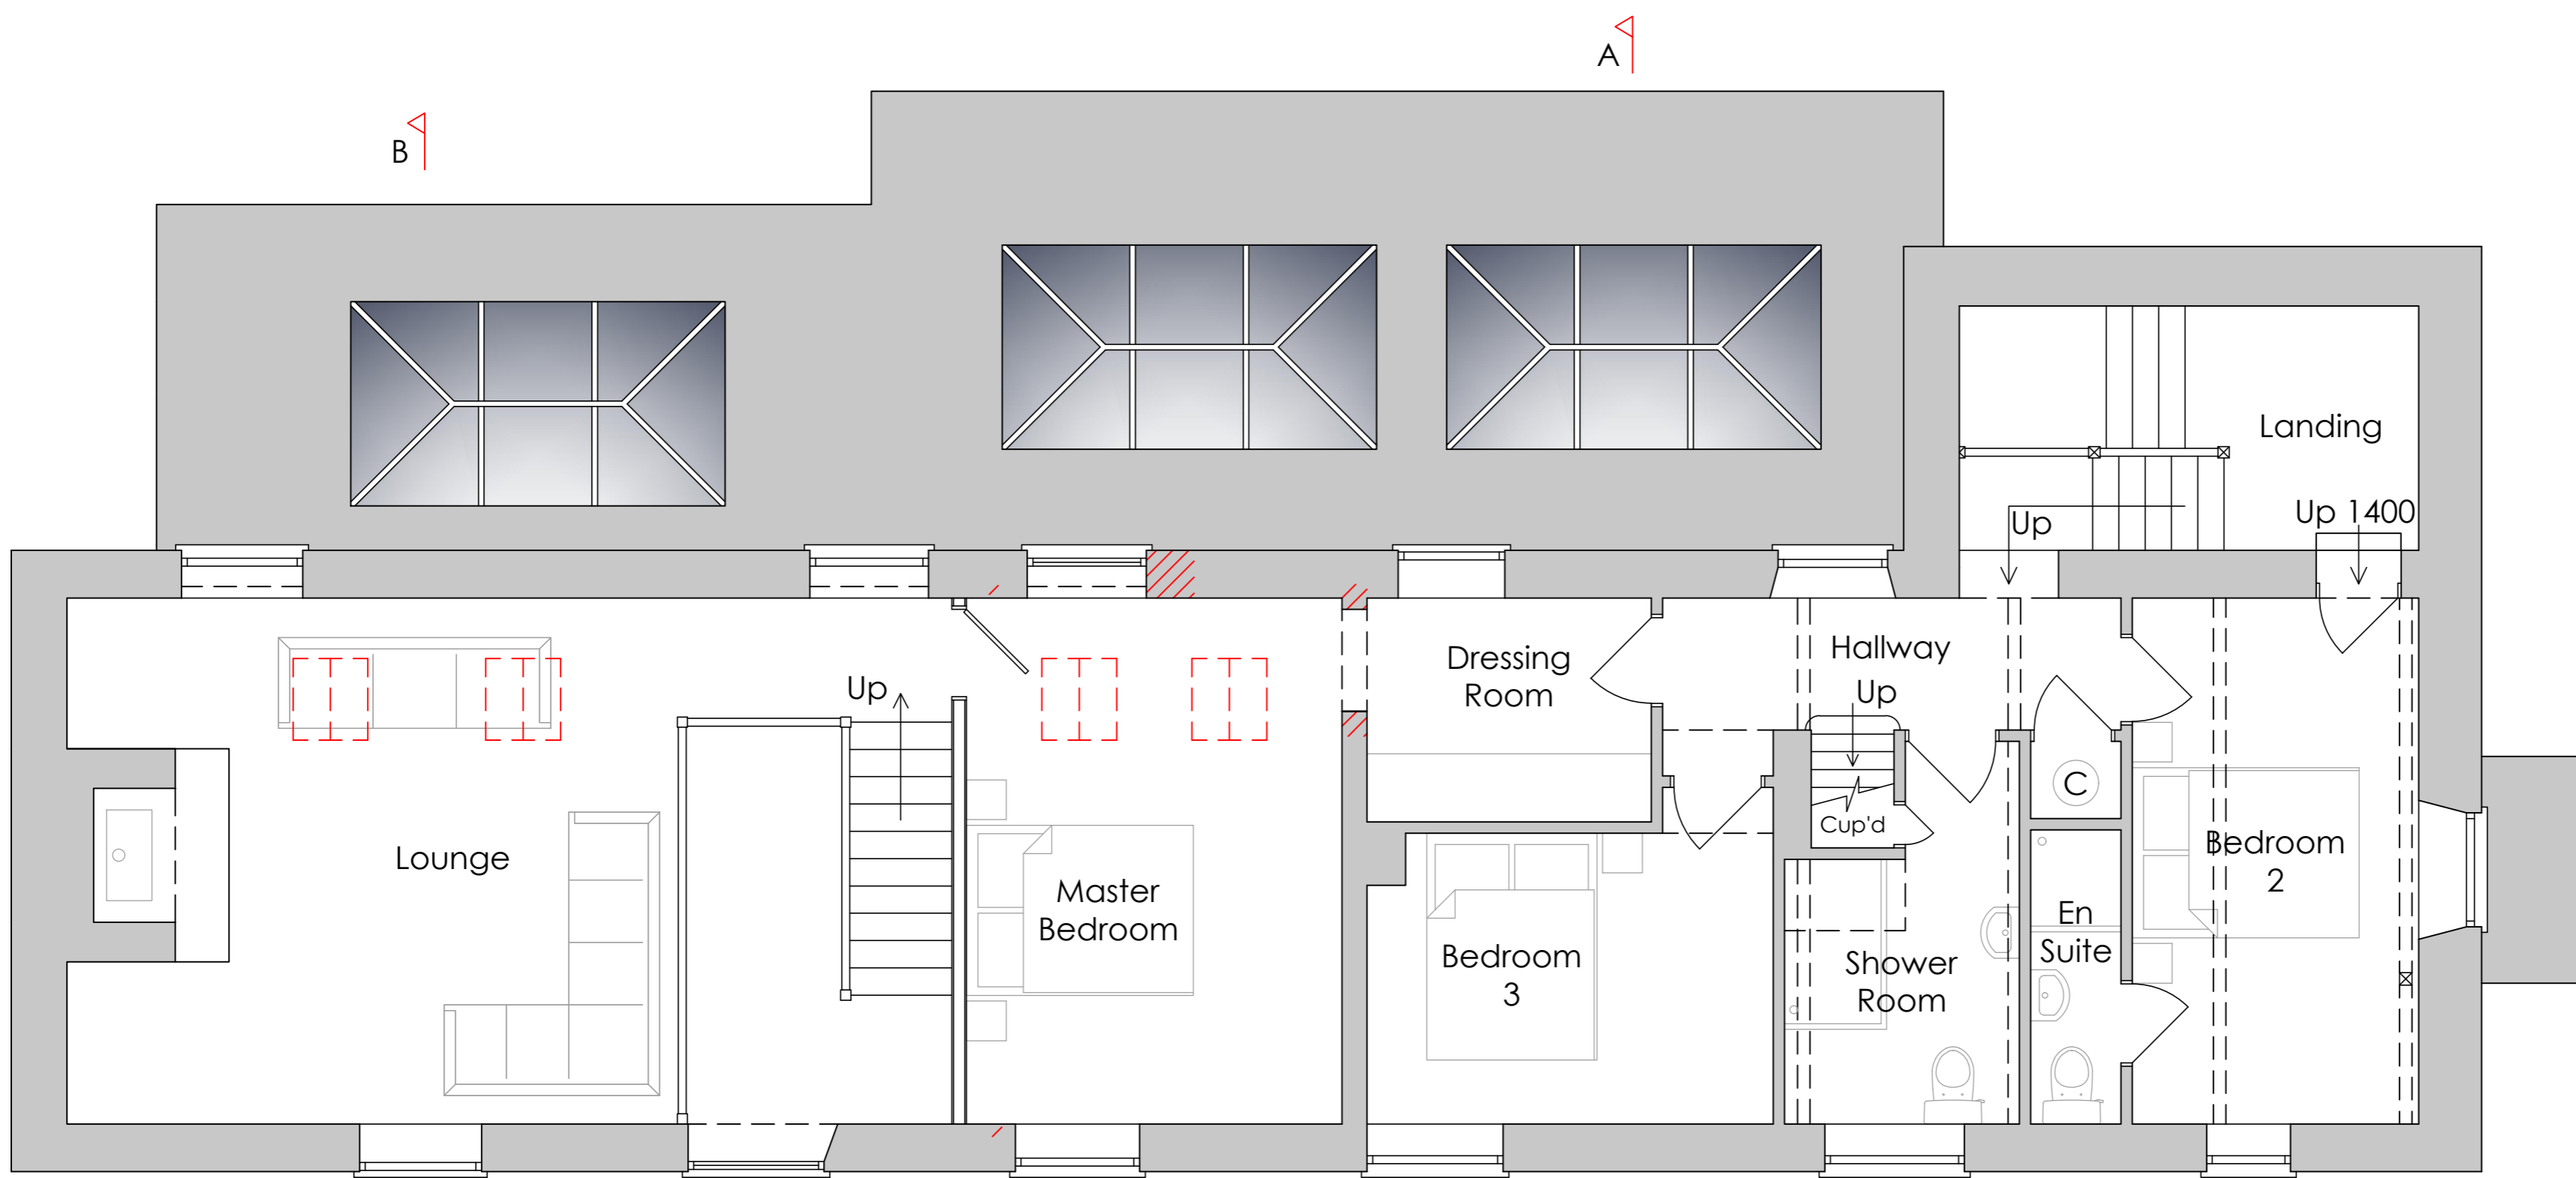

Second Floor Plan

First Floor Plan

White House (Area Not Surveyed)

White House (Area Not Surveyed)

Date:	Revision:	Description:
 <b>VERTEX ARCHITECTURE</b> <small>Info@vertexarchitecture.co.uk   www.vertexarchitecture.co.uk</small> <small>2 - 3 Northgate Precinct, Hunstanton, Norfolk PE36 6EA Tel: 01485 532286</small> <small>St. Georges Works, 51 Colegate, Norwich, Norfolk NR3 1DD Tel: 01603 576466</small>		
<b>Project:</b> Barn Cottage & White House Cottage Station Road, Docking, PE31 8LS		
<b>Subject:</b> Extension & Alterations to Dwellings Proposed Floor Plans		
<b>Date:</b> December 2022	<b>Scale:</b> 1:50 @ A1	
<b>Project No.:</b> 22096	<b>Drawing No.:</b> 05	<b>Revision:</b> B