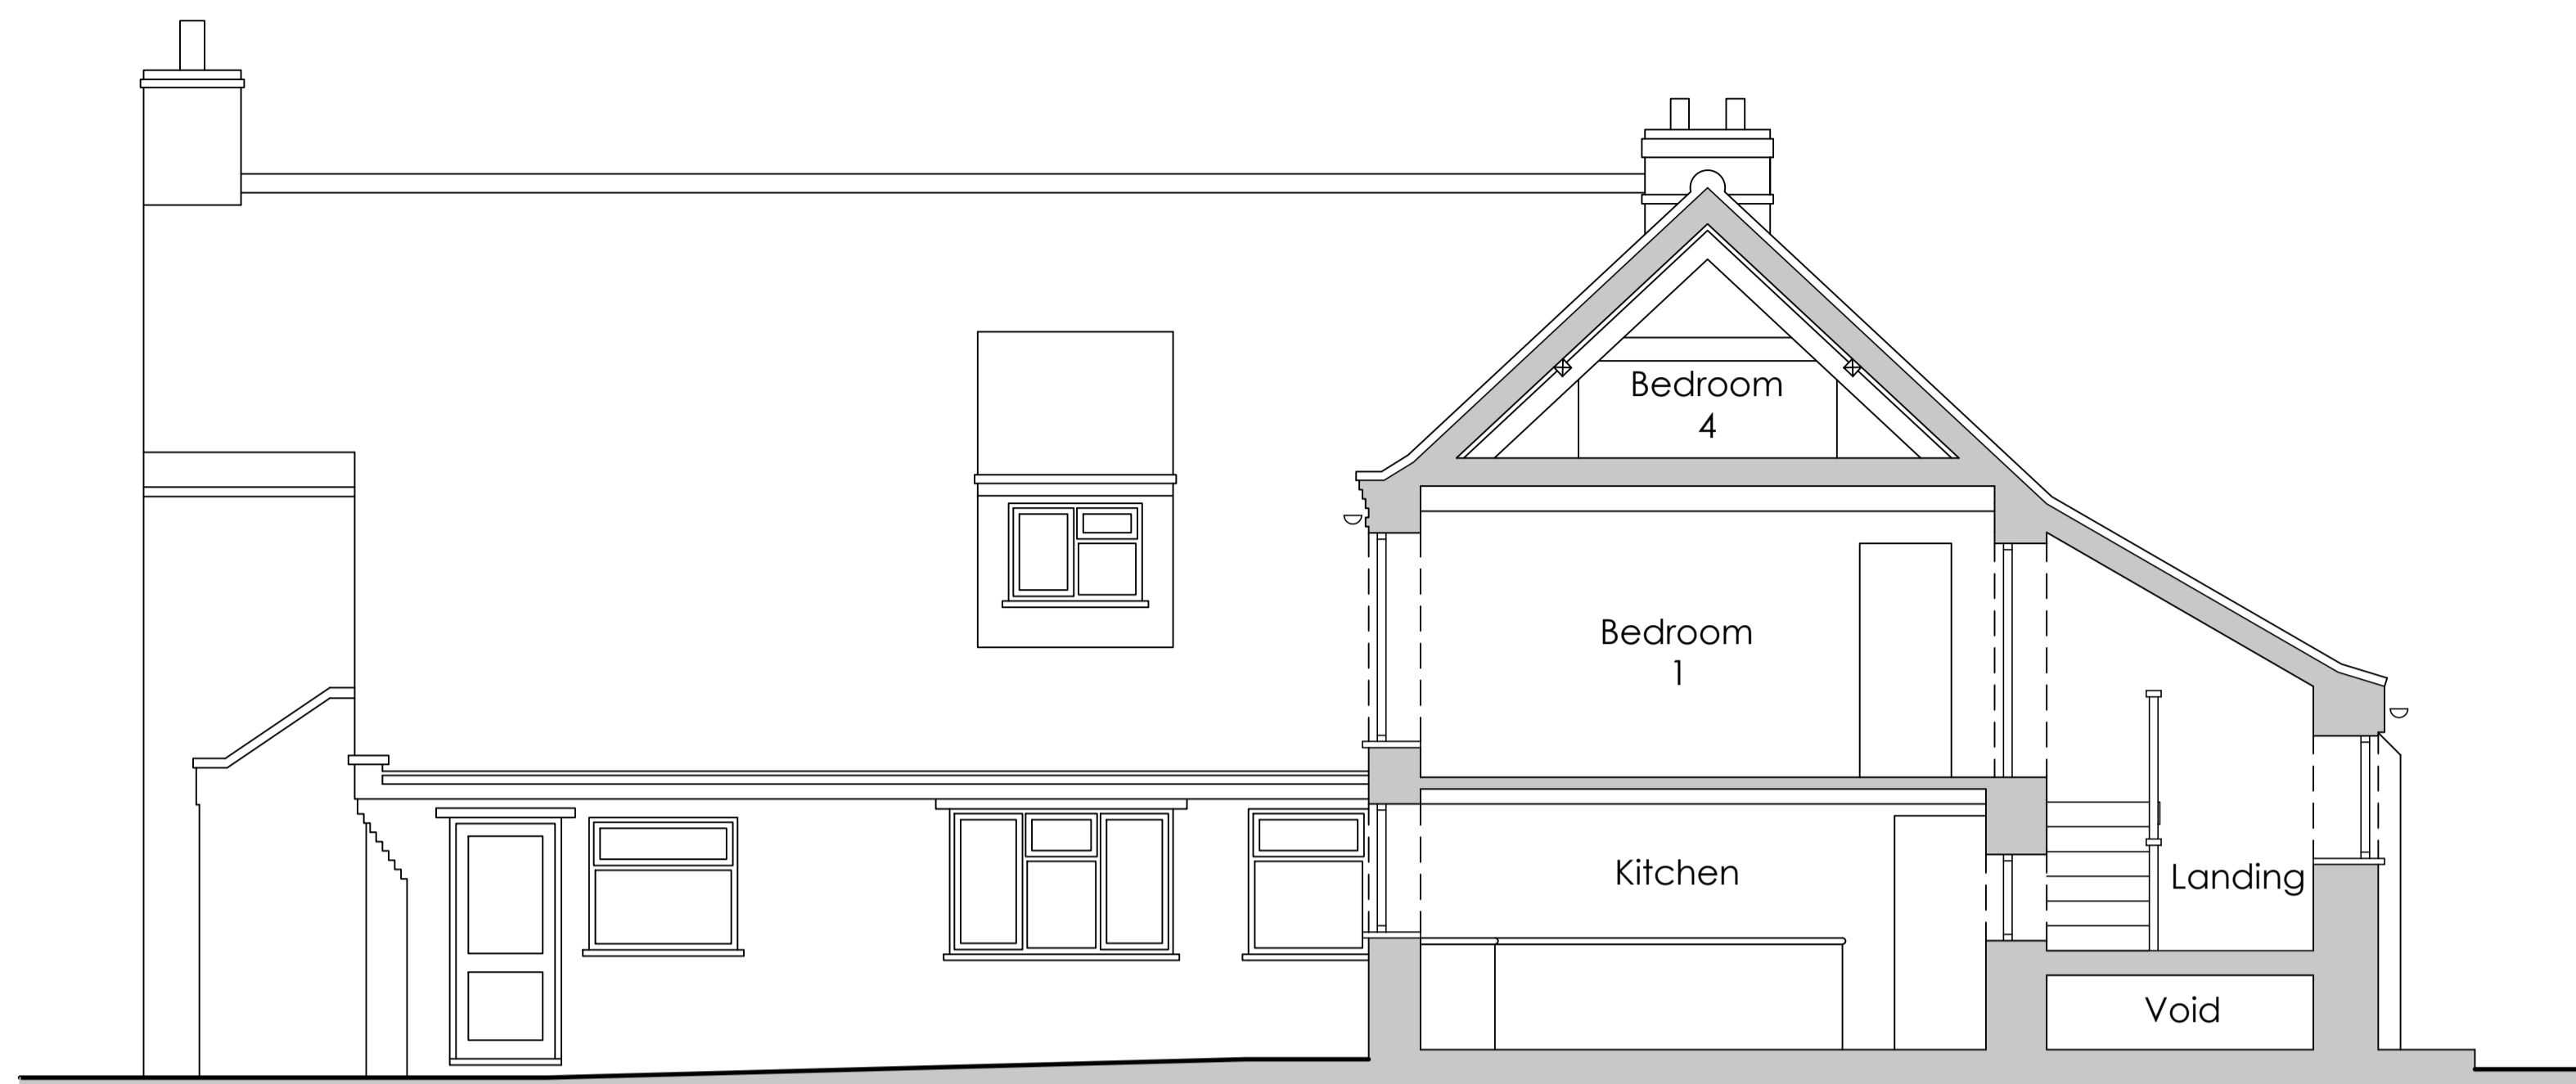

North Elevation 1:100

West Elevation

South Elevation

East Elevation

Section A-A 1:50

Section B-B

Date:	Revision:	Description:
 <b>VERTEX</b> ARCHITECTURE		
<small>info@vertexarchitecture.co.uk   www.vertexarchitecture.co.uk            2 - 3 Northgate Precinct, Hunstanton, Norfolk PE36 6EA Tel: 01465 532286            St. Georges Works, 51 Colegate, Norwich, Norfolk NR3 1DD Tel: 01603 576466</small>		
<b>Project:</b> Barn Cottage & White House Cottage Station Road, Docking, PE31 8LS		
<b>Subject:</b> Alterations to Dwellings Existing Elevations & Sections		
<b>Date:</b> July 2022	<b>Scale:</b> 1:50 & 1:100 @ A1	
<b>Project No.:</b> 22096	<b>Drawing No.:</b> 02	<b>Revision:</b>