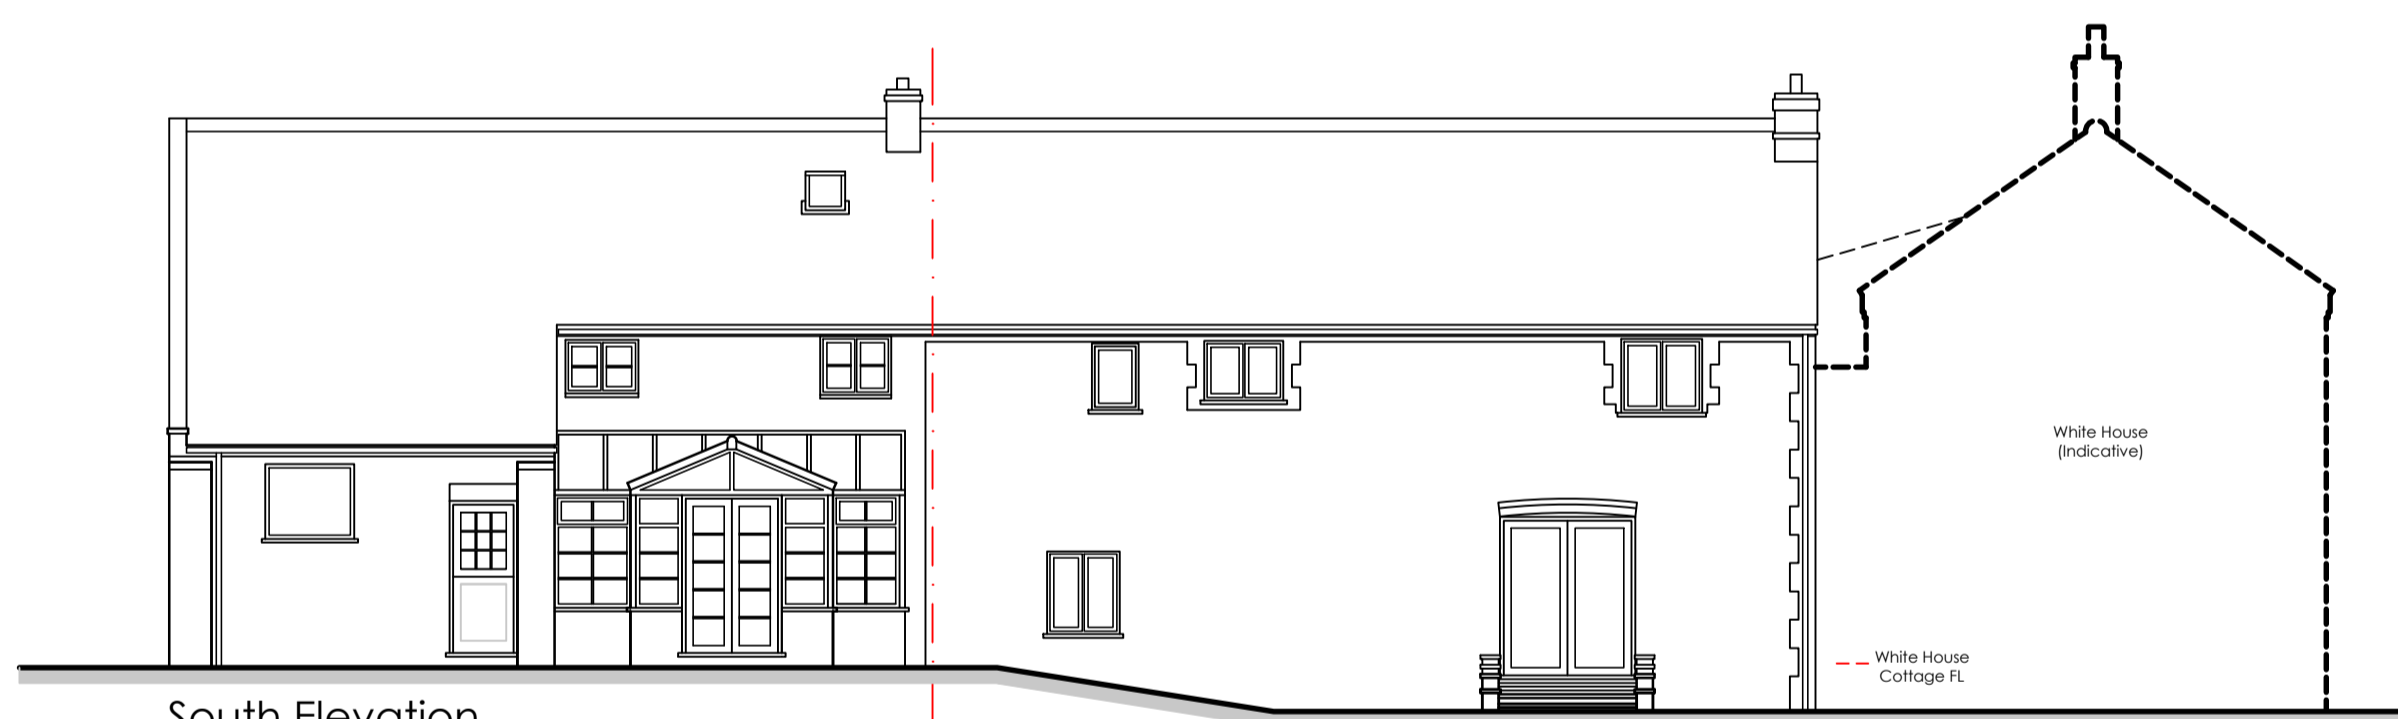

North Elevation 1:100

West Elevation

South Elevation

East Elevation

Section A-A 1:50

Section B-B

Date:	Revision:	Description:
 <b>VERTEX</b> ARCHITECTURE		
<small>info@vertexarchitecture.co.uk   www.vertexarchitecture.co.uk            2 - 3 Northgate Precinct, Hunstanton, Norfolk PE36 6EA Tel: 01465 532286            St. Georges Works, 51 Colegate, Norwich, Norfolk NR3 1DD Tel: 01603 576466</small>		
<b>Project:</b> Barn Cottage & White House Cottage Station Road, Docking, PE31 8LS		
<b>Subject:</b> Alterations to Dwellings Existing Elevations & Sections		
<b>Date:</b> July 2022	<b>Scale:</b> 1:50 & 1:100 @ A1	
<b>Project No.:</b> 22096	<b>Drawing No.:</b> 02	<b>Revision:</b>