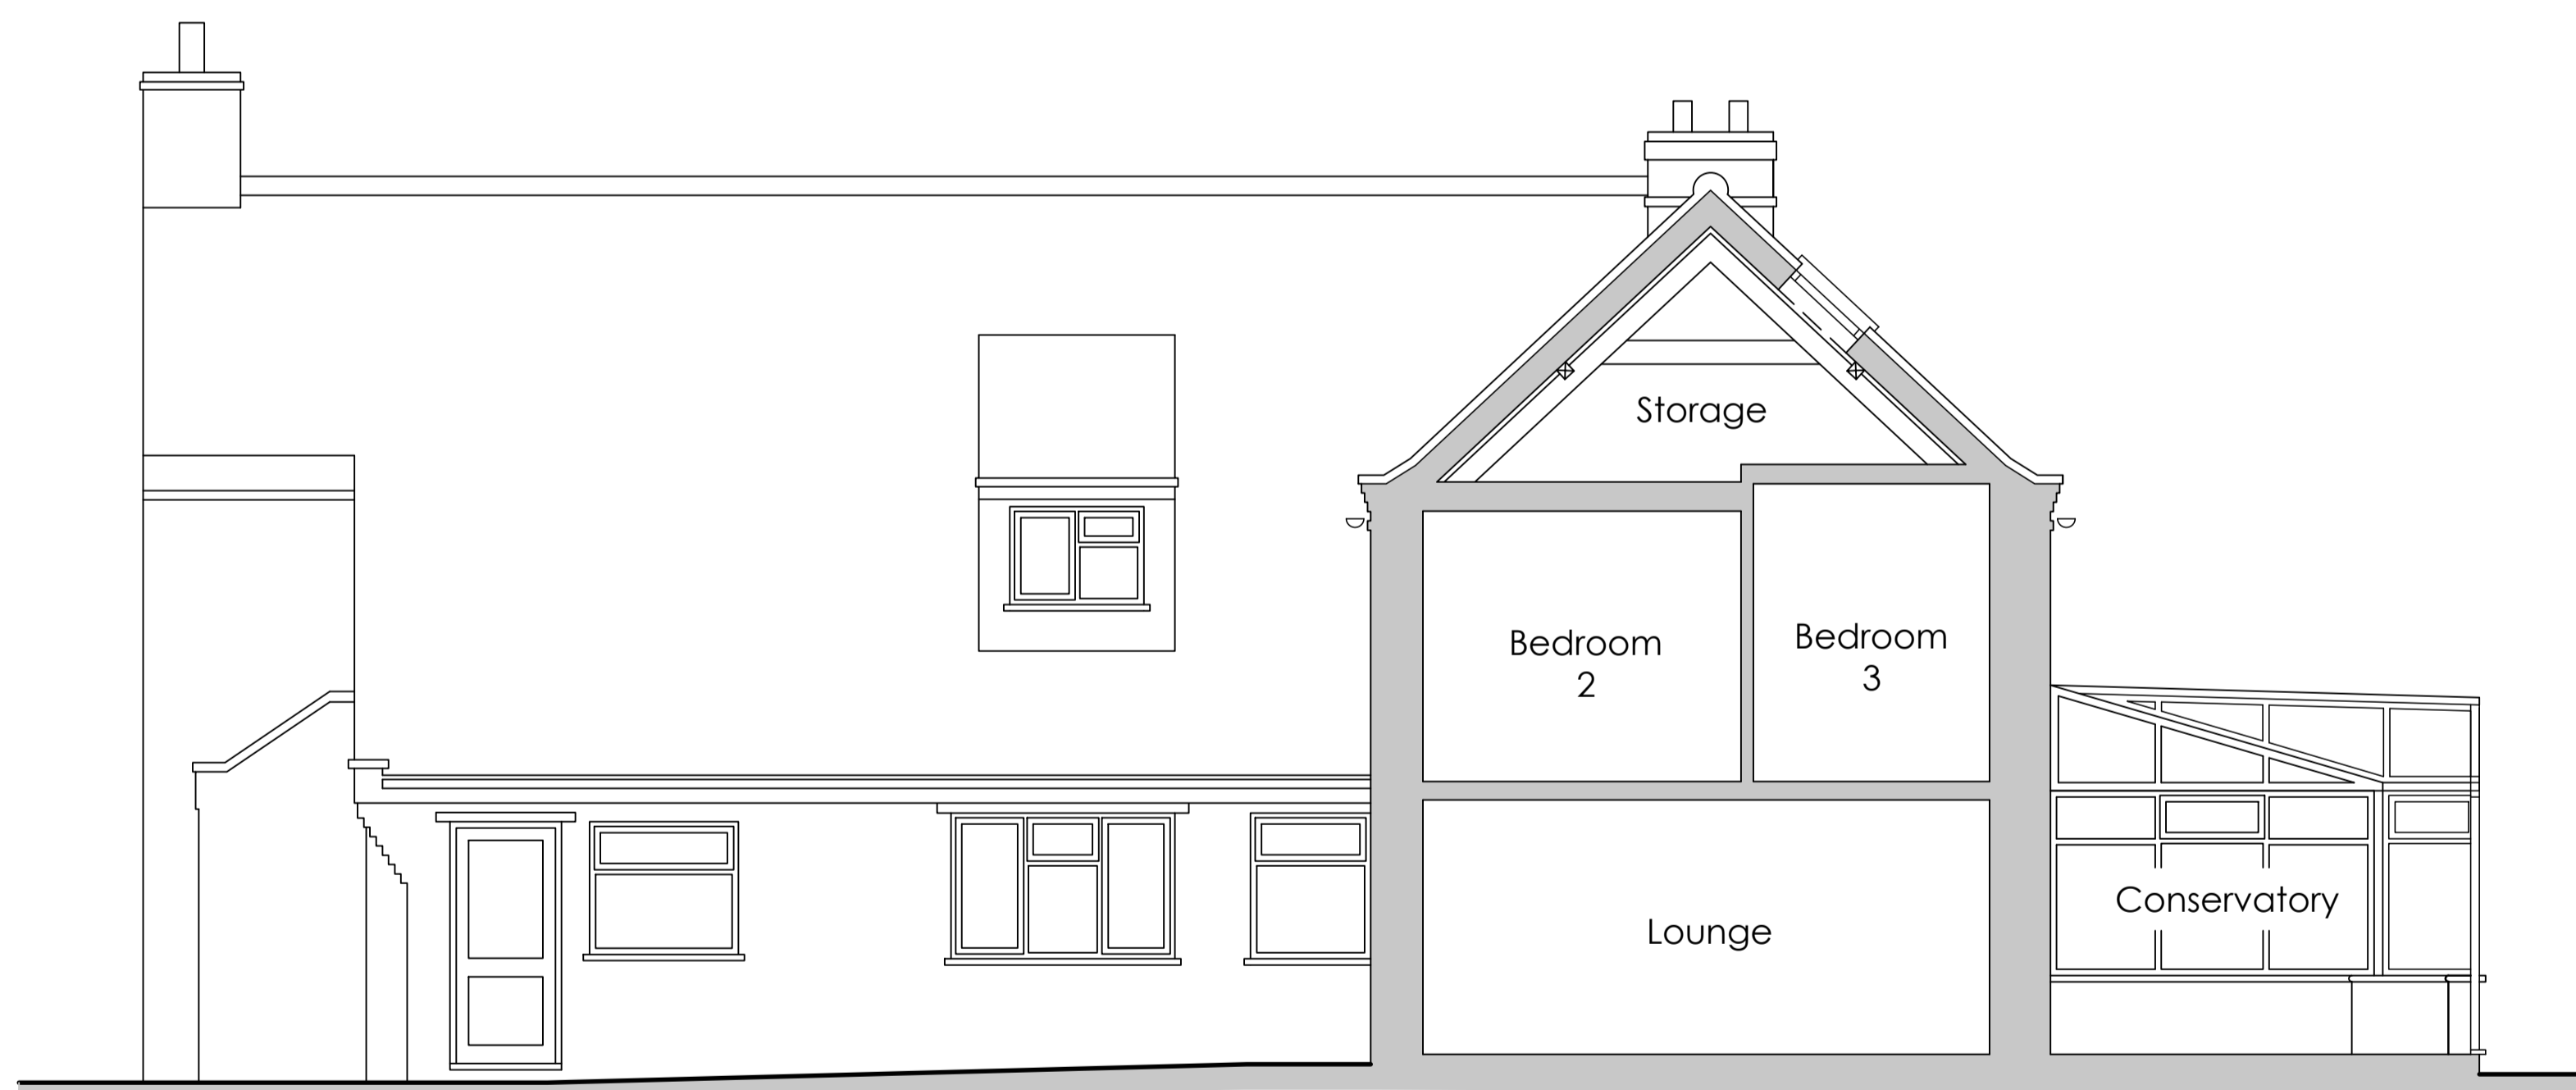

North Elevation 1:100

West Elevation

South Elevation

East Elevation

Section A-A 1:50

Section B-B

Date:	Revision:	Description:
 <b>VERTEX</b> ARCHITECTURE		
<small>info@vertexarchitecture.co.uk   www.vertexarchitecture.co.uk            2 - 3 Northgate Precinct, Hunstanton, Norfolk PE36 6EA Tel: 01465 532286            St. Georges Works, 51 Colegate, Norwich, Norfolk NR3 1DD Tel: 01603 576466</small>		
<b>Project:</b> Barn Cottage & White House Cottage Station Road, Docking, PE31 8LS		
<b>Subject:</b> Alterations to Dwellings Existing Elevations & Sections		
<b>Date:</b> July 2022	<b>Scale:</b> 1:50 & 1:100 @ A1	
<b>Project No.:</b> 22096	<b>Drawing No.:</b> 02	<b>Revision:</b>