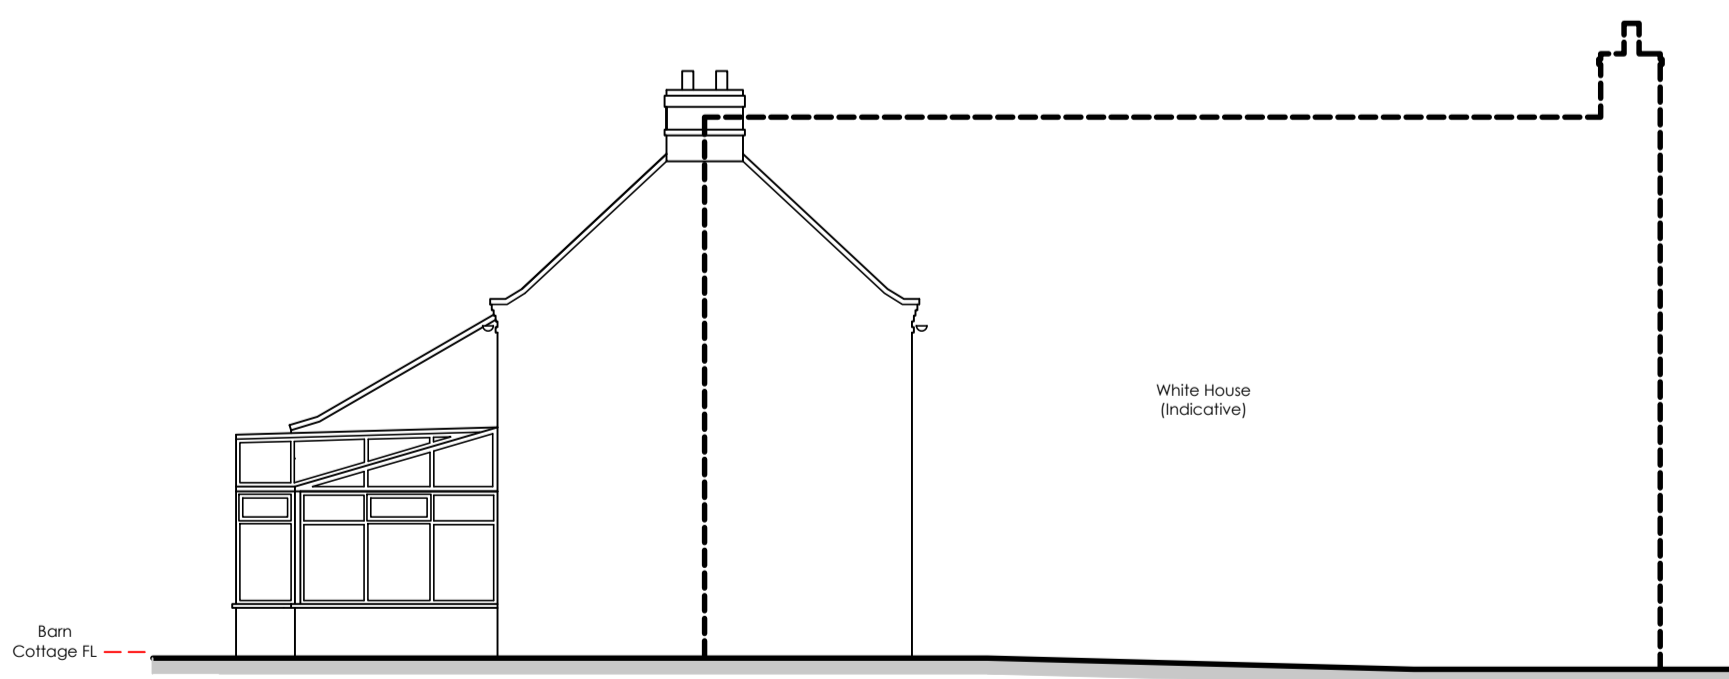

North Elevation 1:100

West Elevation

South Elevation

East Elevation

Section A-A 1:50

Section B-B

Date:	Revision:	Description:
 <b>VERTEX</b> ARCHITECTURE		
<small>info@vertexarchitecture.co.uk   www.vertexarchitecture.co.uk            2 - 3 Northgate Precinct, Hunstanton, Norfolk PE36 6EA Tel: 01465 532286            St. Georges Works, 51 Colegate, Norwich, Norfolk NR3 1DD Tel: 01603 576466</small>		
<b>Project:</b> Barn Cottage & White House Cottage Station Road, Docking, PE31 8LS		
<b>Subject:</b> Alterations to Dwellings Existing Elevations & Sections		
<b>Date:</b> July 2022	<b>Scale:</b> 1:50 & 1:100 @ A1	
<b>Project No.:</b> 22096	<b>Drawing No.:</b> 02	<b>Revision:</b>