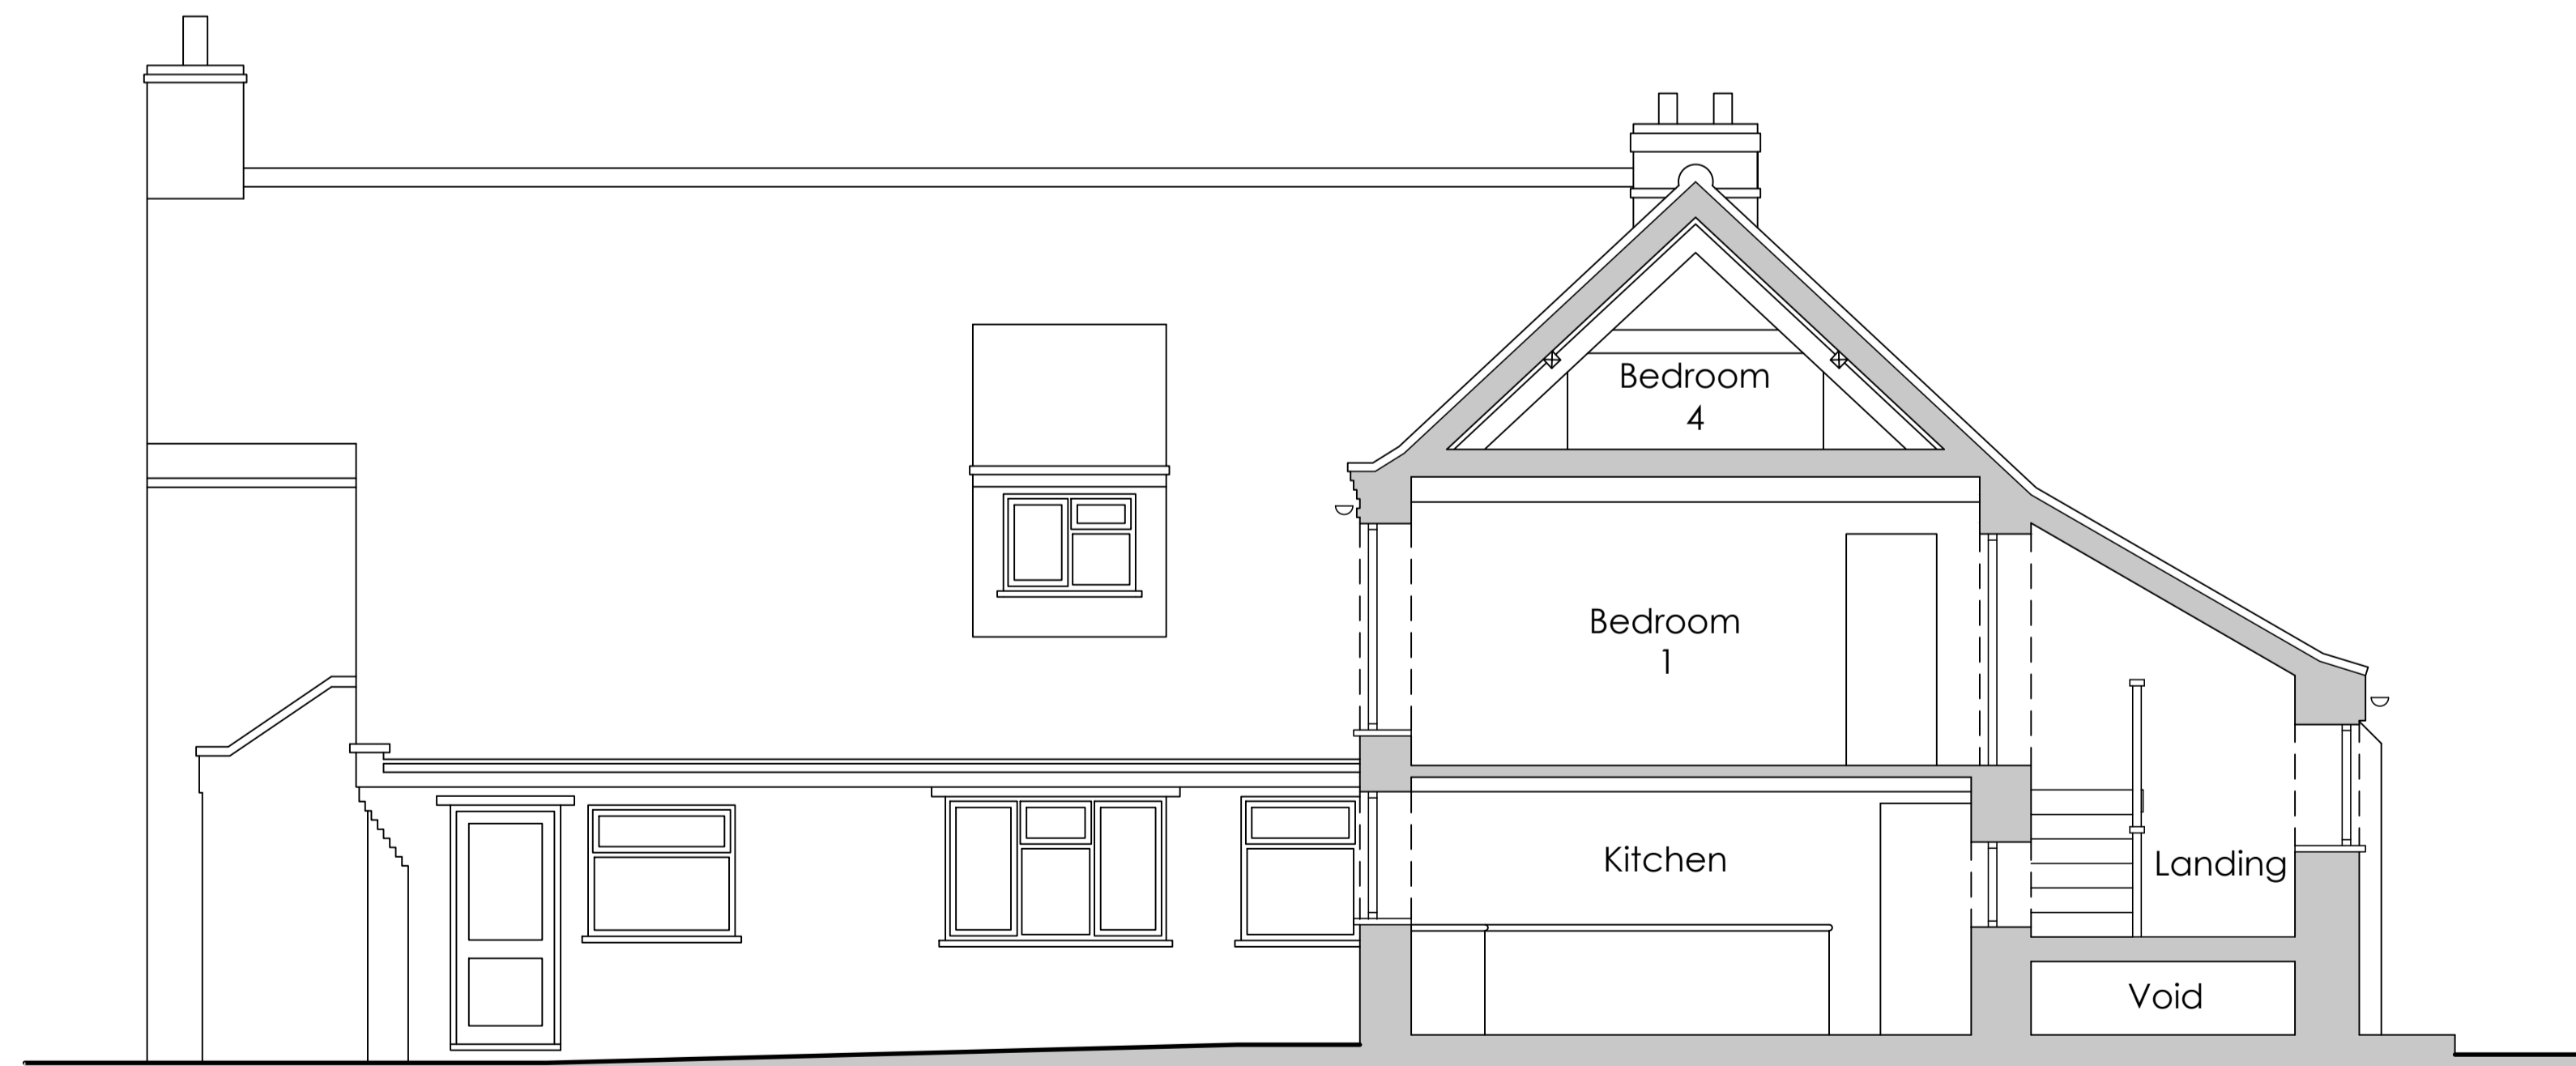

Section B-B
Barn Cottage

Section C-C
White House Cottage

Section A-A 1:50
Barn Cottage

Date:	Revision:	Description:
 <small>info@vertexarchitecture.co.uk www.vertexarchitecture.co.uk 2 - 3 Northgate, Norwich, Norfolk PE36 6EA Tel: 01603 532286 St. Georges Works, 51 Colegate, Norwich, Norfolk NR3 1DD Tel: 01603 576466</small>		
Project: Barn Cottage & White House Cottage Station Road, Docking, PE31 8LS		
Subject: Alterations to Dwellings Existing Sections		
Date: July 2022	Scale: 1:50 @ A1	
Project No.: 22096	Drawing No.: 04	Revision: 01