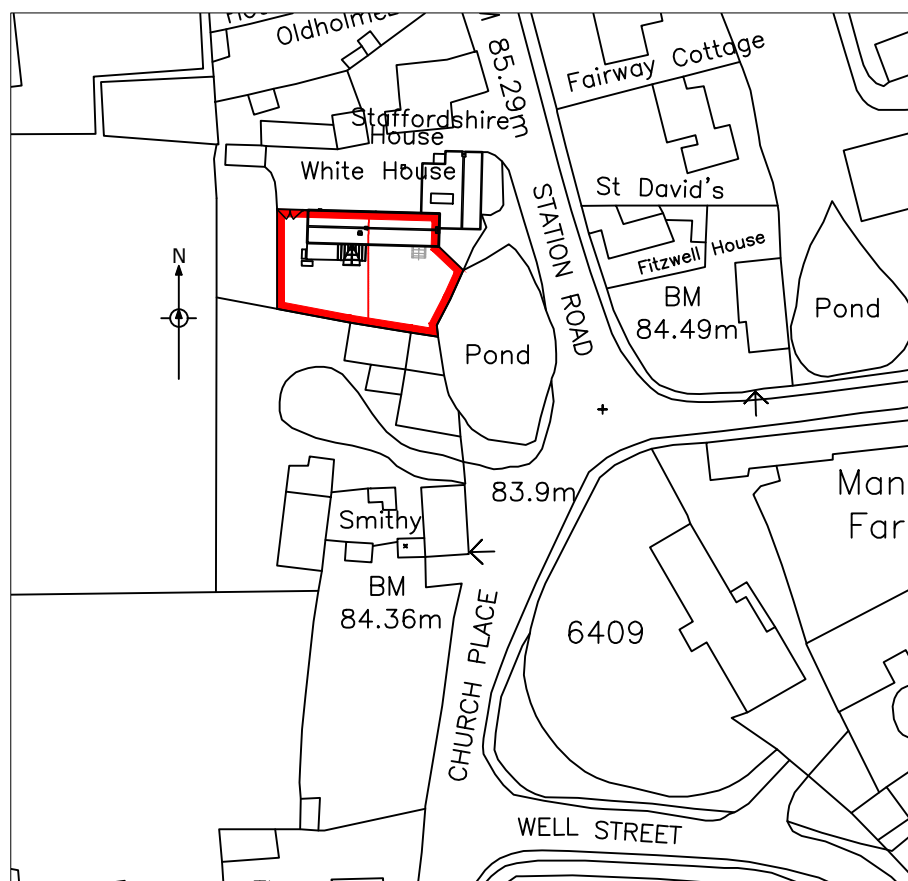

Site Plan 1:200

Location Plan 1:1250

Date:	Revision:	Description:
 VERTEX ARCHITECTURE		
<small>Info@vertexarchitecture.co.uk www.vertexarchitecture.co.uk 2 - 3 Northgate Precinct, Hunstanton, Norfolk PE36 6EA Tel: 01485 532286 St. Georges Works, 51 Colegate, Norwich, Norfolk NR3 1DD Tel: 01603 576466</small>		
Project: Barn Cottage & White House Cottage Station Road, Docking, PE31 8LS		
Subject: Alterations to Dwelling Existing Site and Location Plan		
Date: July 2022	Scale: 1:200 & 1:1250 @ A3	
Project No.: 22096	Drawing No.: 03	Revision: A