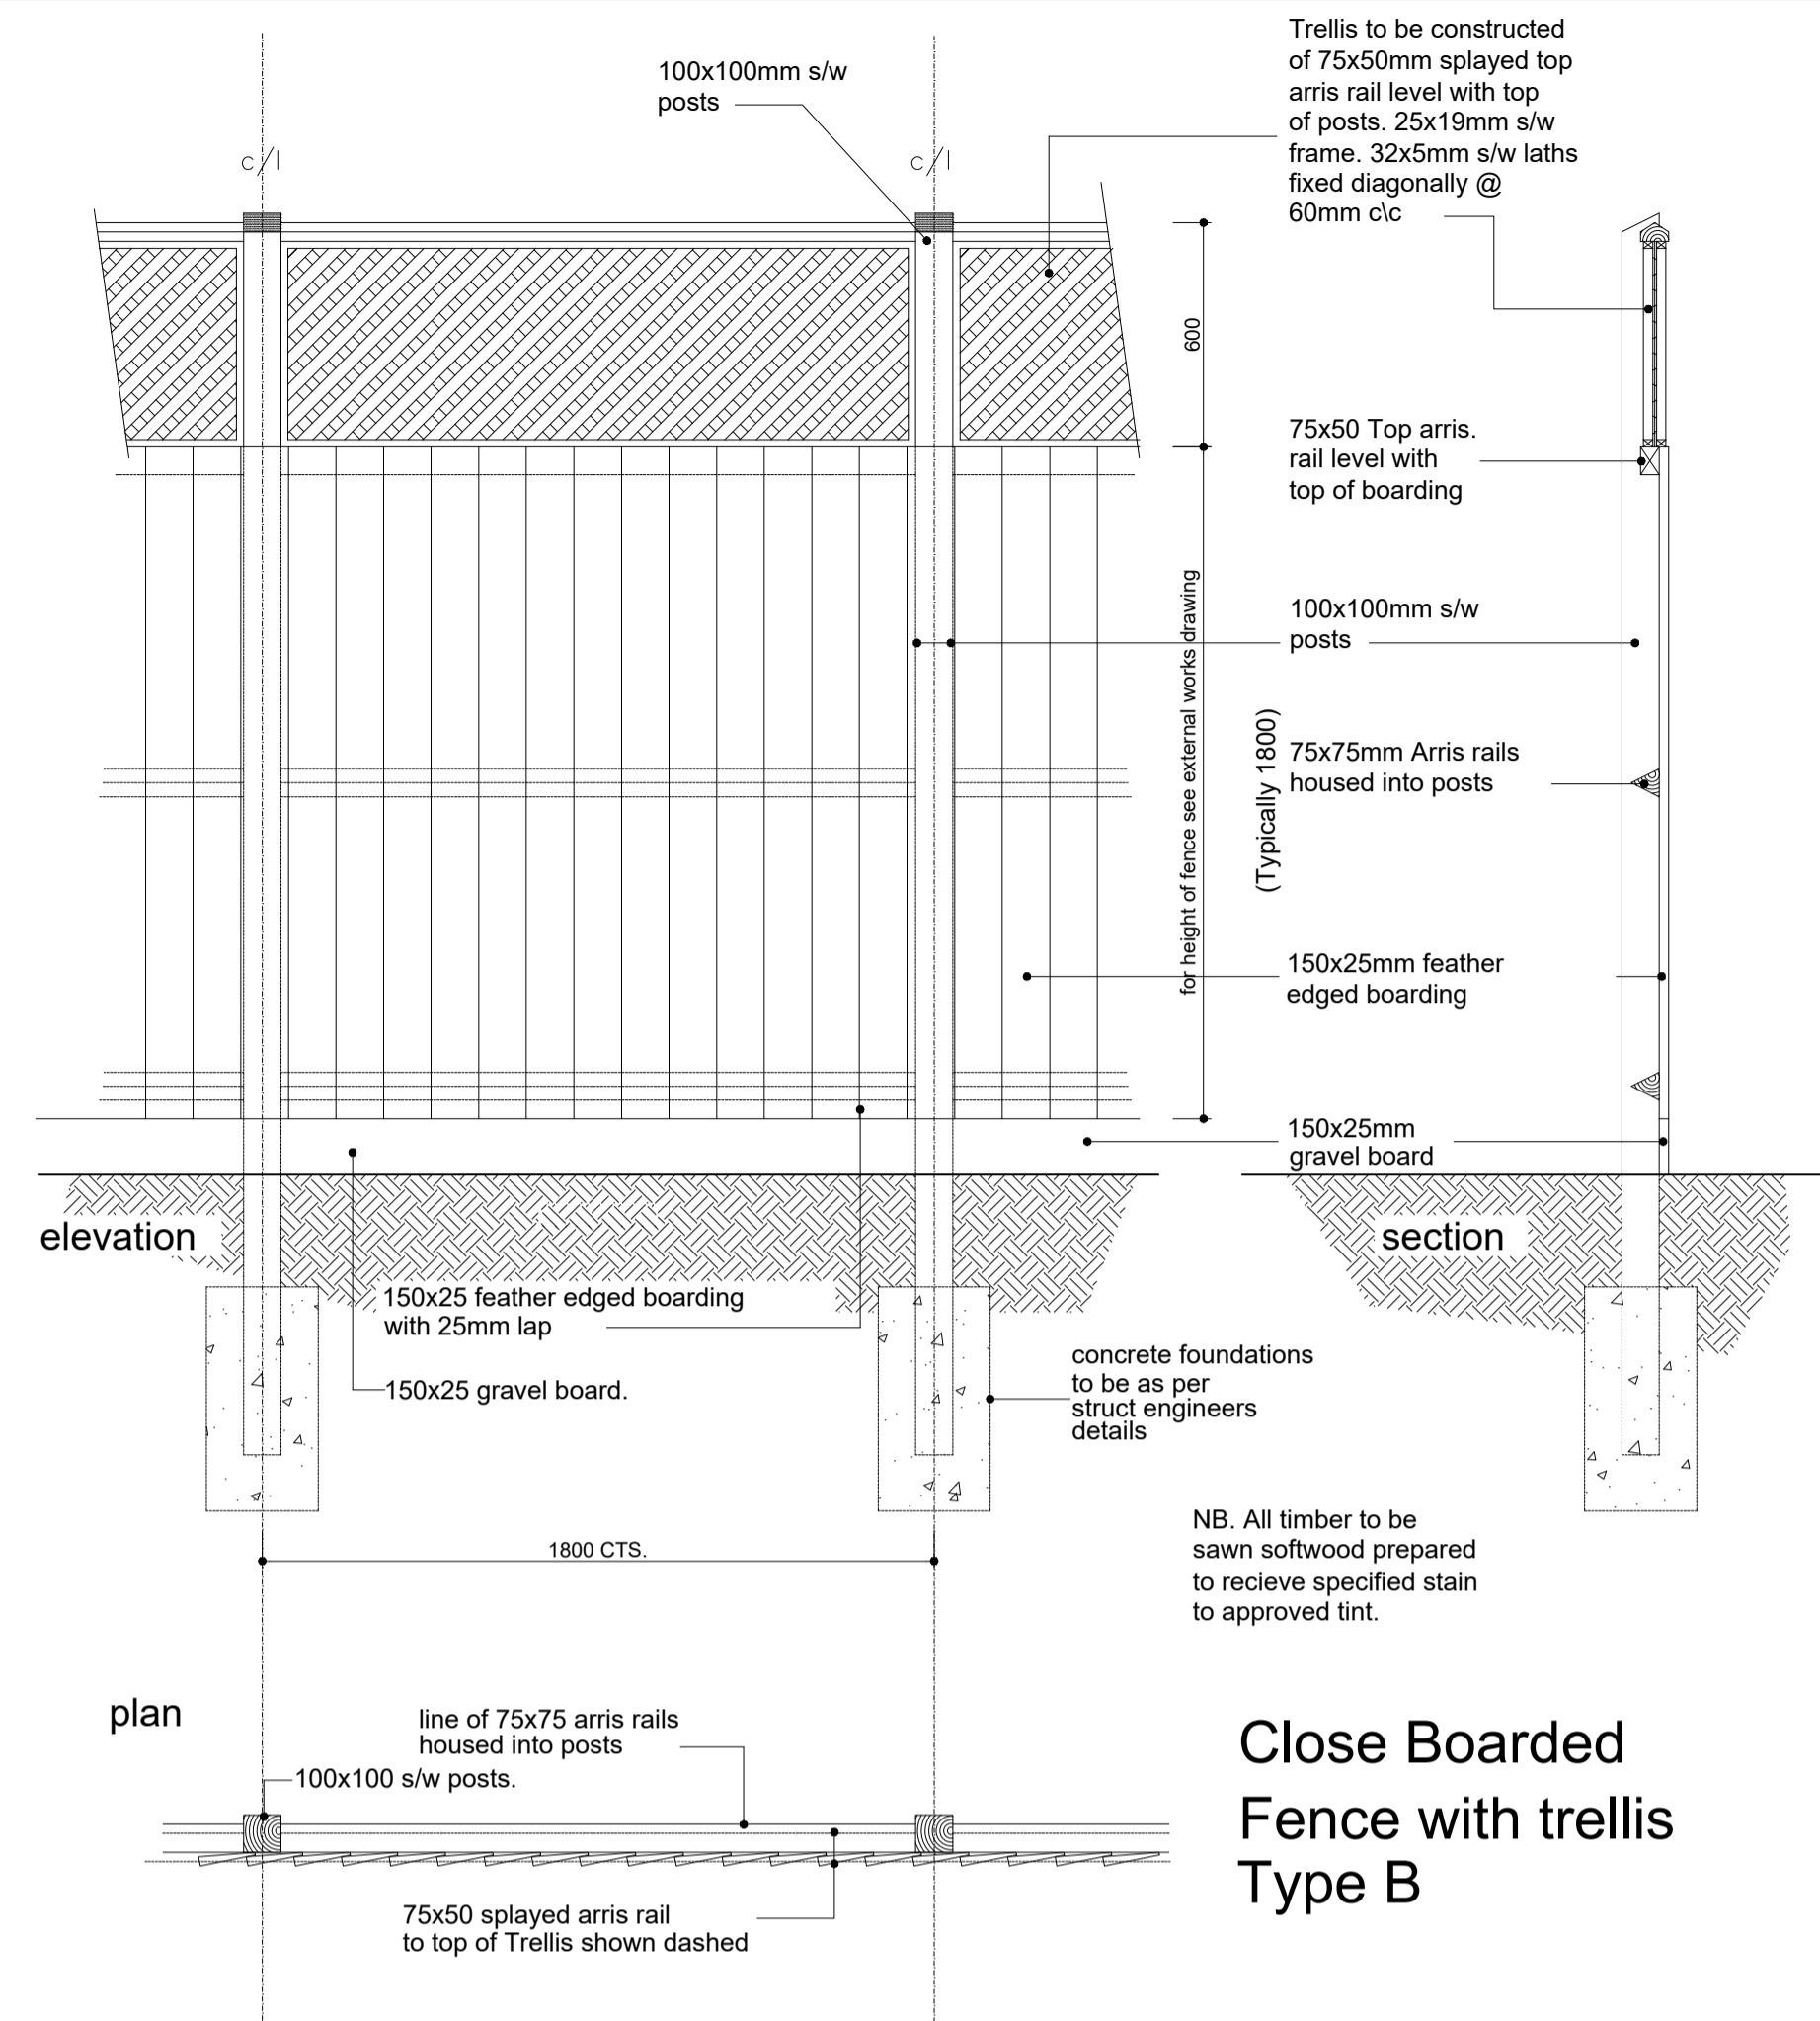

Close Boarded Fence Type A

Close Boarded Fence with trellis Type B

Close Boarded Fence With Concrete Posts Type D

Close Boarded Fence With Trellis Type C

A		22.02.18	MB	Fence Type D updated and retaining detail added	CPN
Rev	Date	By	Description		
 COUNTRYSIDE Places People Love Countryside Properties (UK) Limited Regeneration North 600 Lakeside Drive Centre Park Warrington WA1 1RW Tel: 01925 248900 Fax: 01925 248901 www.countryside-properties.com					
STANDARD DETAILS TIMBER FRAME / MASONRY EXTERNAL BOUNDARIES					
FENCE TYPES A TO D					
scale:	@A1	1:20	drawn by:	CPN	
date:	JULY 2012		checked:		
drawing no:			NSD 9102		
sheet no:			revision:		
			A		