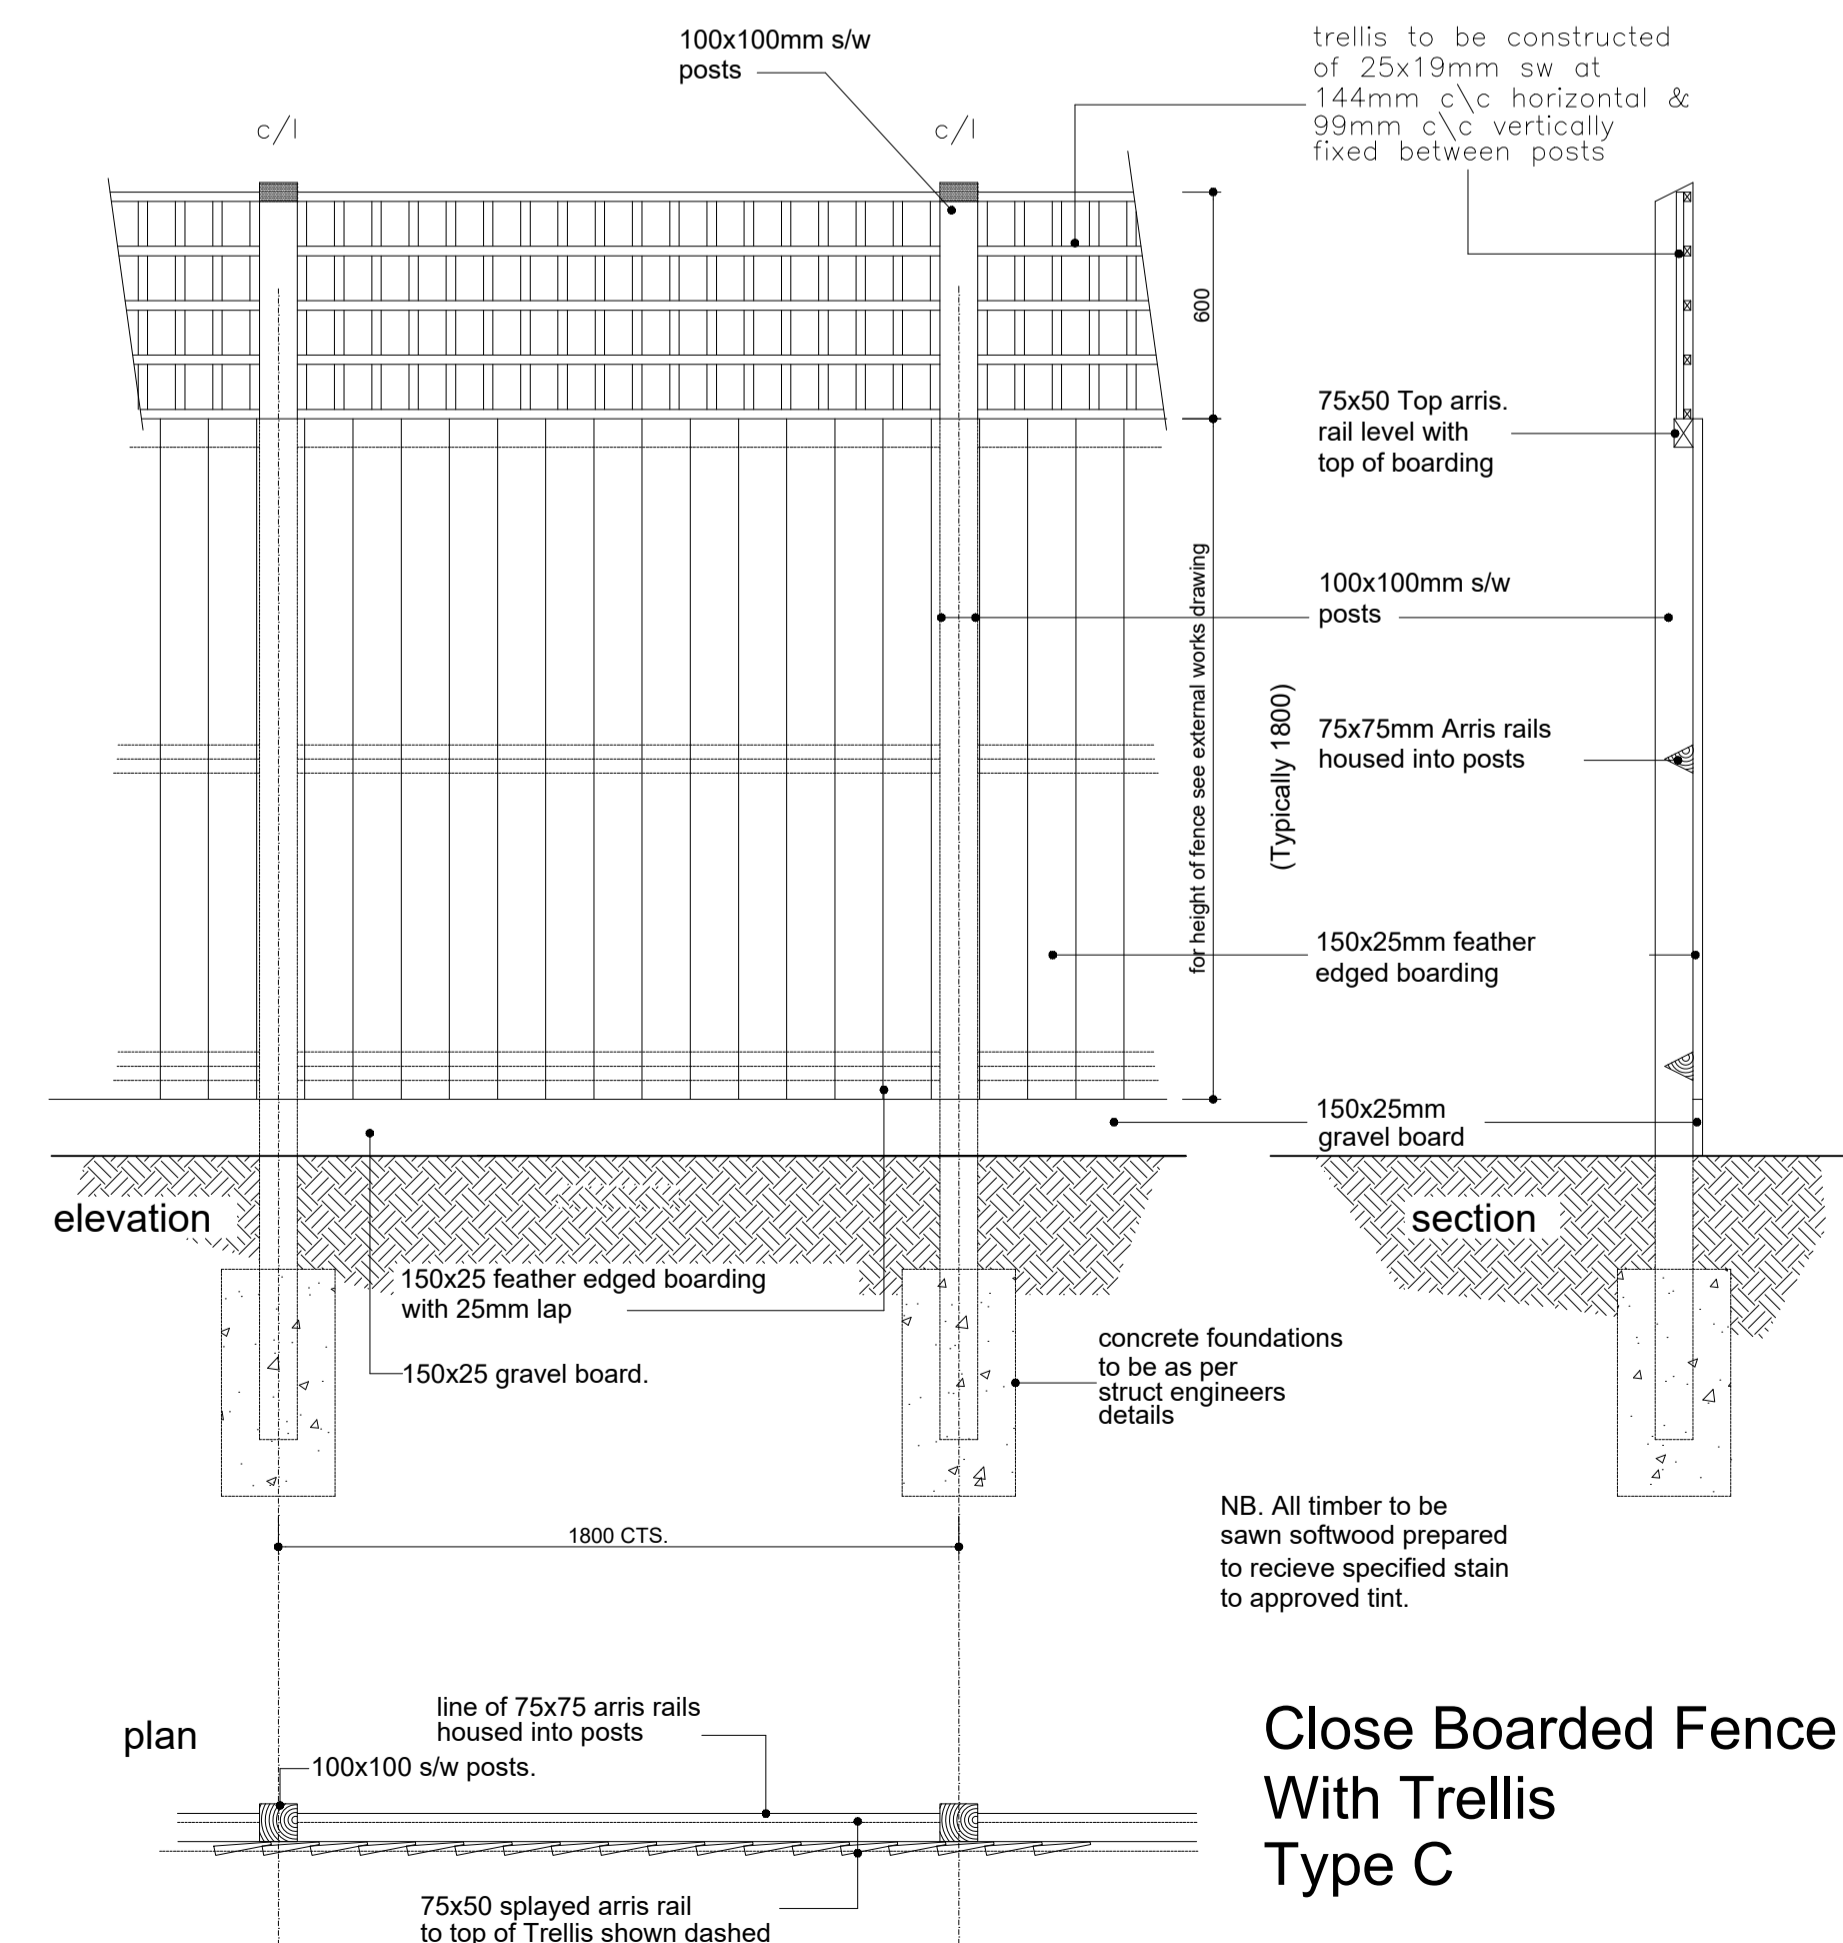

Close Boarded Fence Type A

Close Boarded Fence with trellis Type B

Close Boarded Fence With Concrete Posts Type D

Close Boarded Fence With Trellis Type C

A		22.02.18	MB	Fence Type D updated and retaining detail added	CPN
Rev	Date	By	Description		
 COUNTRYSIDE Places People Love Countryside Properties (UK) Limited Regeneration North 600 Lakeside Drive Centre Park Warrington WA1 1RW Tel: 01925 248900 Fax: 01925 248901 www.countryside-properties.com					
STANDARD DETAILS TIMBER FRAME / MASONRY EXTERNAL BOUNDARIES					
FENCE TYPES A TO D					
scale:	@A1	1:20	drawn by:	CPN	
date:	JULY 2012		checked:		
drawing no:			NSD 9102		
sheet no:			revision:		
			A		