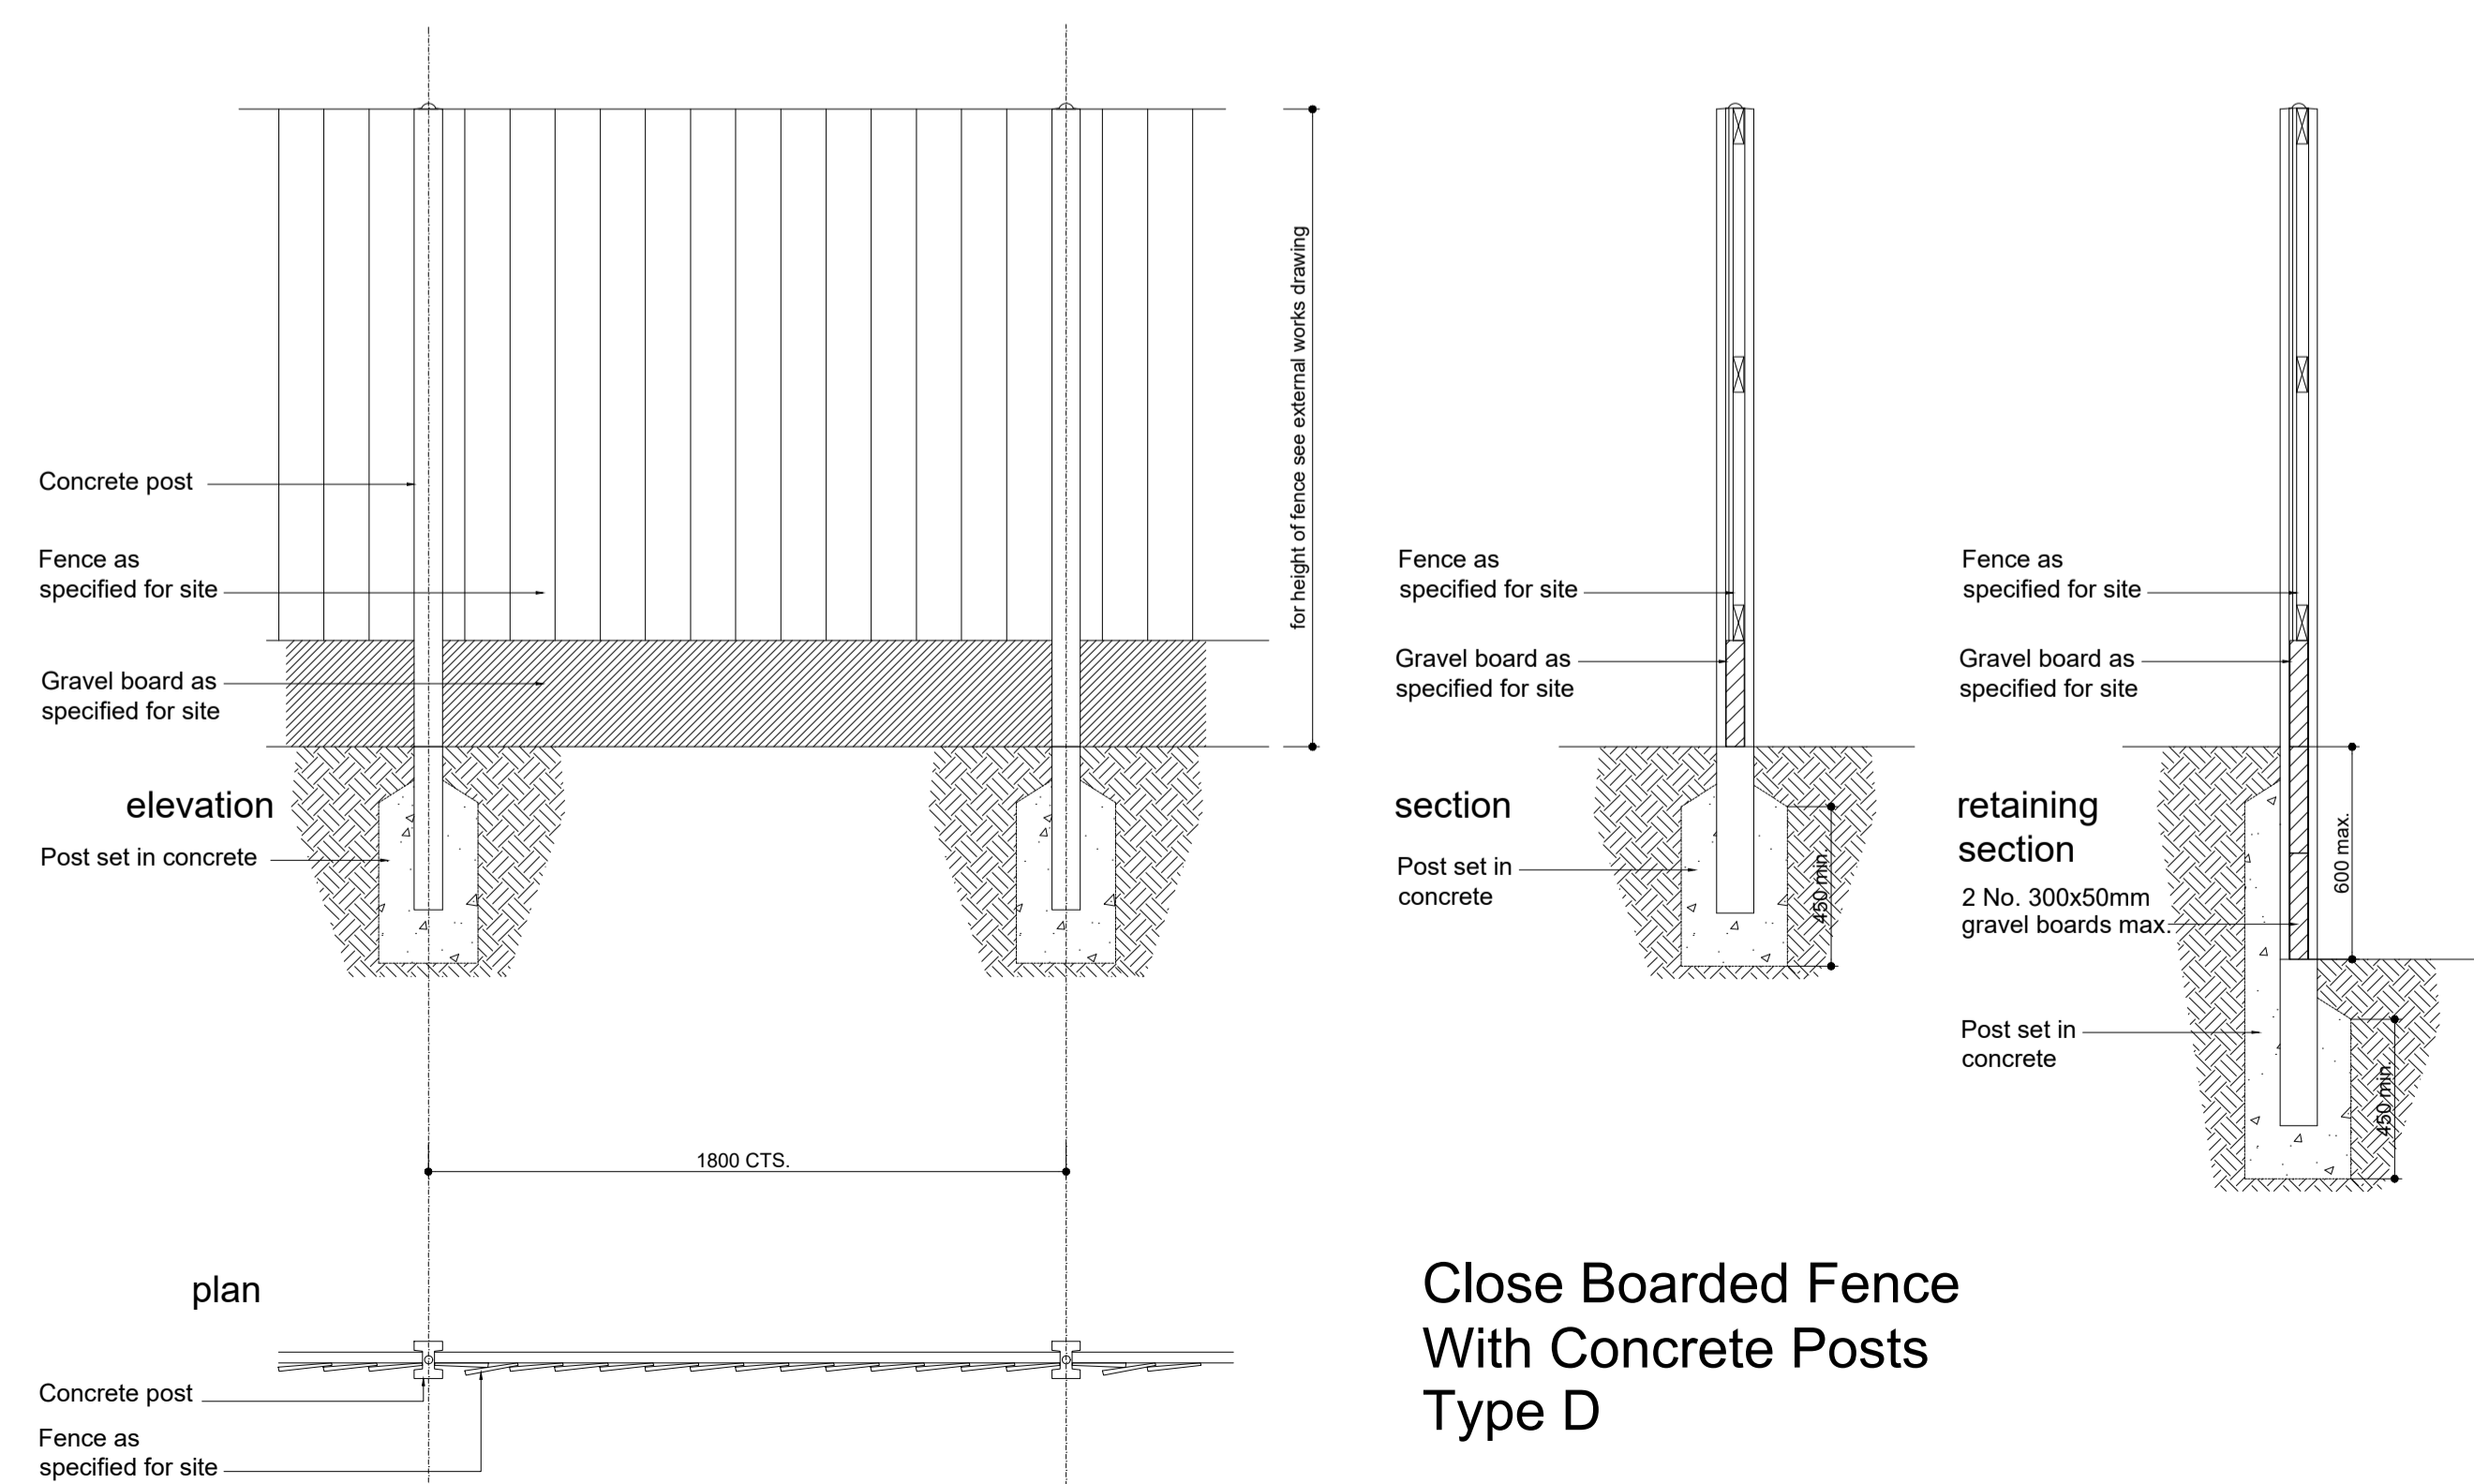

Close Boarded Fence Type A

Close Boarded Fence with trellis Type B

Close Boarded Fence With Concrete Posts Type D

Close Boarded Fence With Trellis Type C

A		22.02.18	MB	Fence Type D updated and retaining detail added	CPN
Rev	Date	By	Description		
 COUNTRYSIDE Places People Love Countryside Properties (UK) Limited Regeneration North 600 Lakeside Drive Centre Park Warrington WA1 1RW Tel: 01925 248900 Fax: 01925 248901 www.countryside-properties.com					
STANDARD DETAILS TIMBER FRAME / MASONRY EXTERNAL BOUNDARIES					
FENCE TYPES A TO D					
scale:	@A1	1:20	drawn by:	CPN	
date:	JULY 2012		checked:		
drawing no:			NSD 9102		
sheet no:			revision:		
			A		