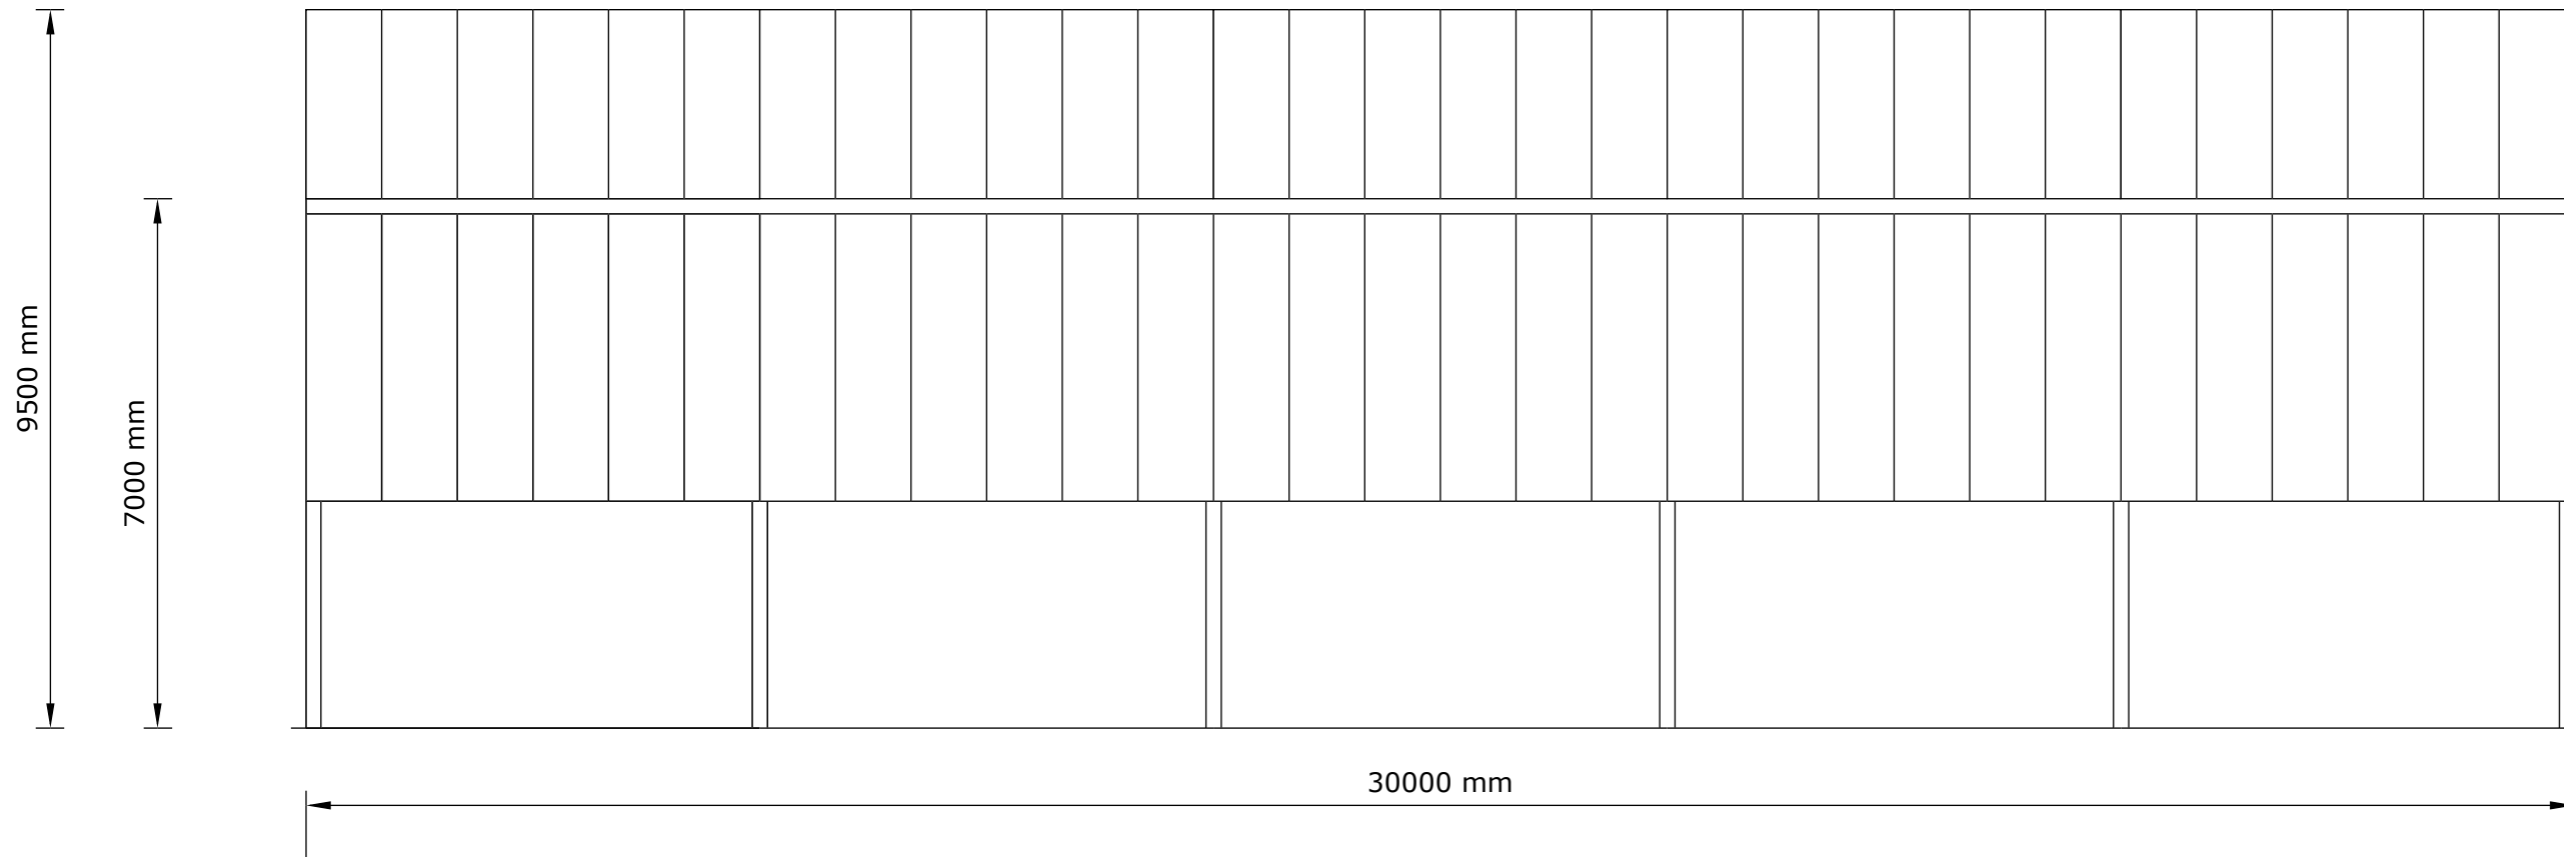

Proposed Steel frame building for storage

East Elevation

Togston Low Hall Amble Morpeth NE65 0HU
Scale 1:100

Proposed Steel frame building for storage

West Elevation

Togston Low Hall Amble Morpeth NE65 0HU
Scale 1:100

Proposed Steel frame building for storage

North Elevation

South Elevation

Togston Low Hall
Amble
Morpeth
NE65 0HU

Scale 1:100

Proposed Steel frame building for storage

Floor Plan

Togston Low Hall Amble Morpeth NE65 0HU
Scale 1:100

Proposed Steel frame building for storage

Roof Plan

Togston Low Hall
Amble
Morpeth
NE65 0HU

Scale 1:100