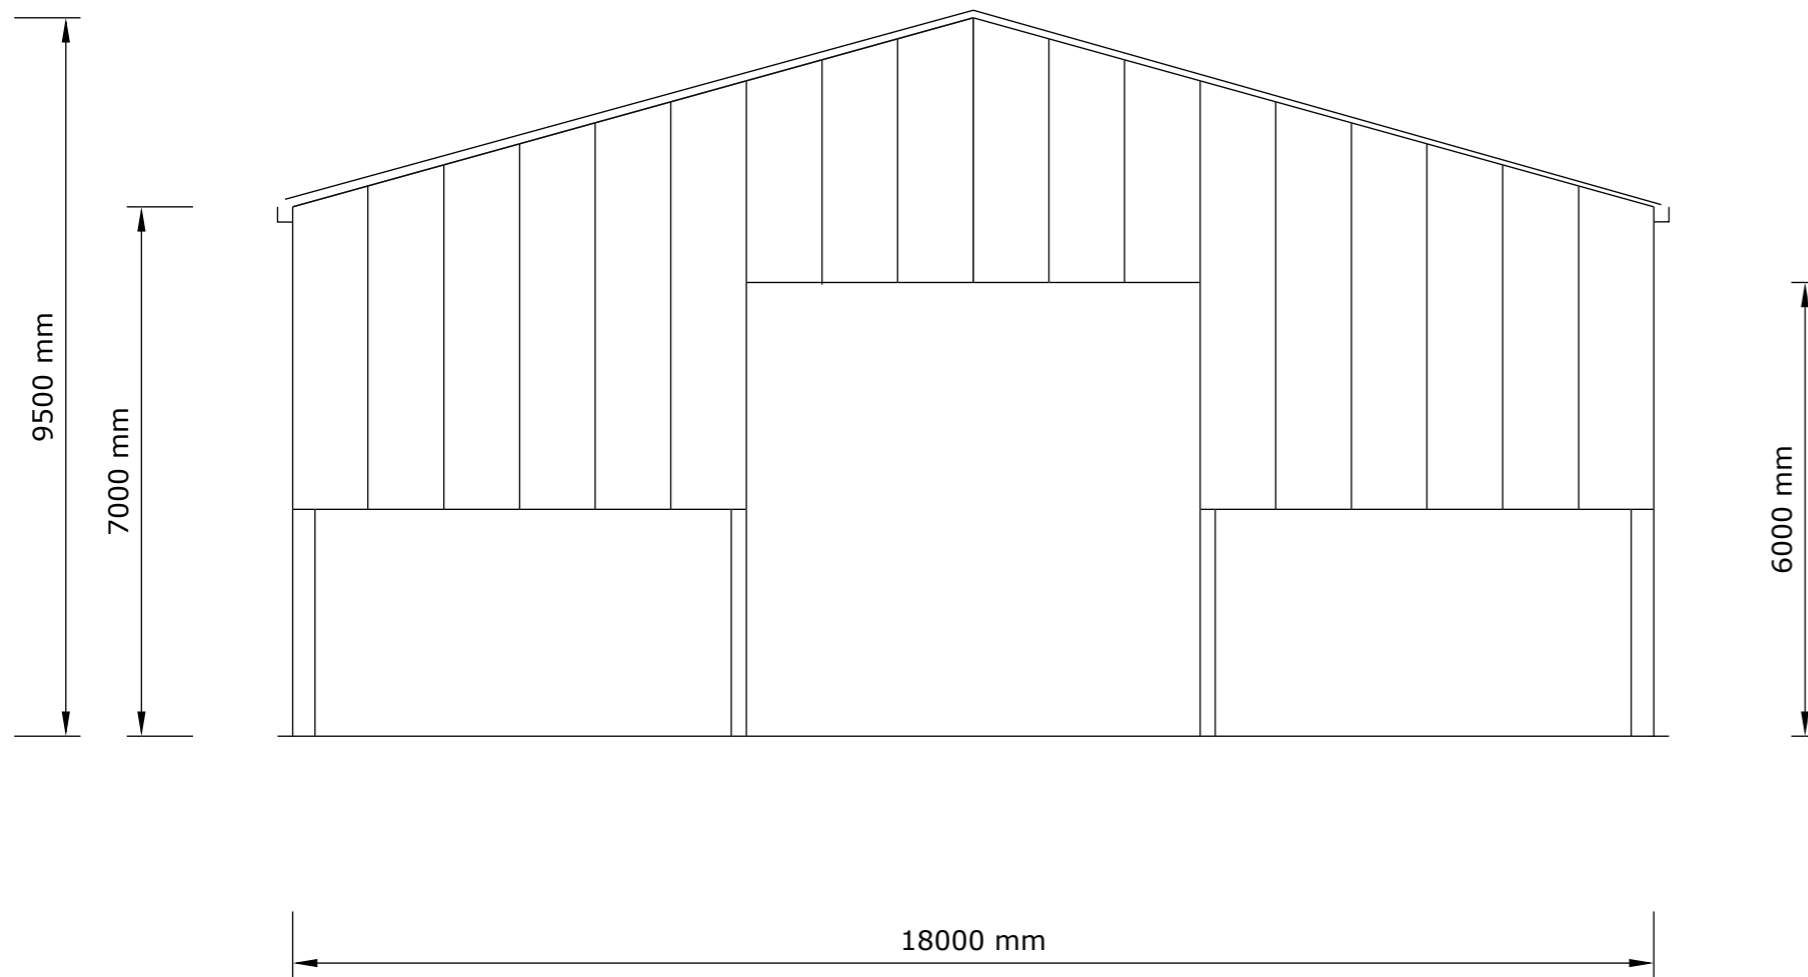

Proposed Steel frame building for storage

East Elevation

Togston Low Hall Amble Morpeth NE65 0HU
Scale 1:100

Proposed Steel frame building for storage

West Elevation

Togston Low Hall Amble Morpeth NE65 0HU
Scale 1:100

Proposed Steel frame building for storage

North Elevation

South Elevation

Togston Low Hall
Amble
Morpeth
NE65 0HU

Scale 1:100

Proposed Steel frame building for storage

Floor Plan

Togston Low Hall Amble Morpeth NE65 0HU
Scale 1:100

Proposed Steel frame building for storage

Roof Plan

Togston Low Hall
Amble
Morpeth
NE65 0HU

Scale 1:100