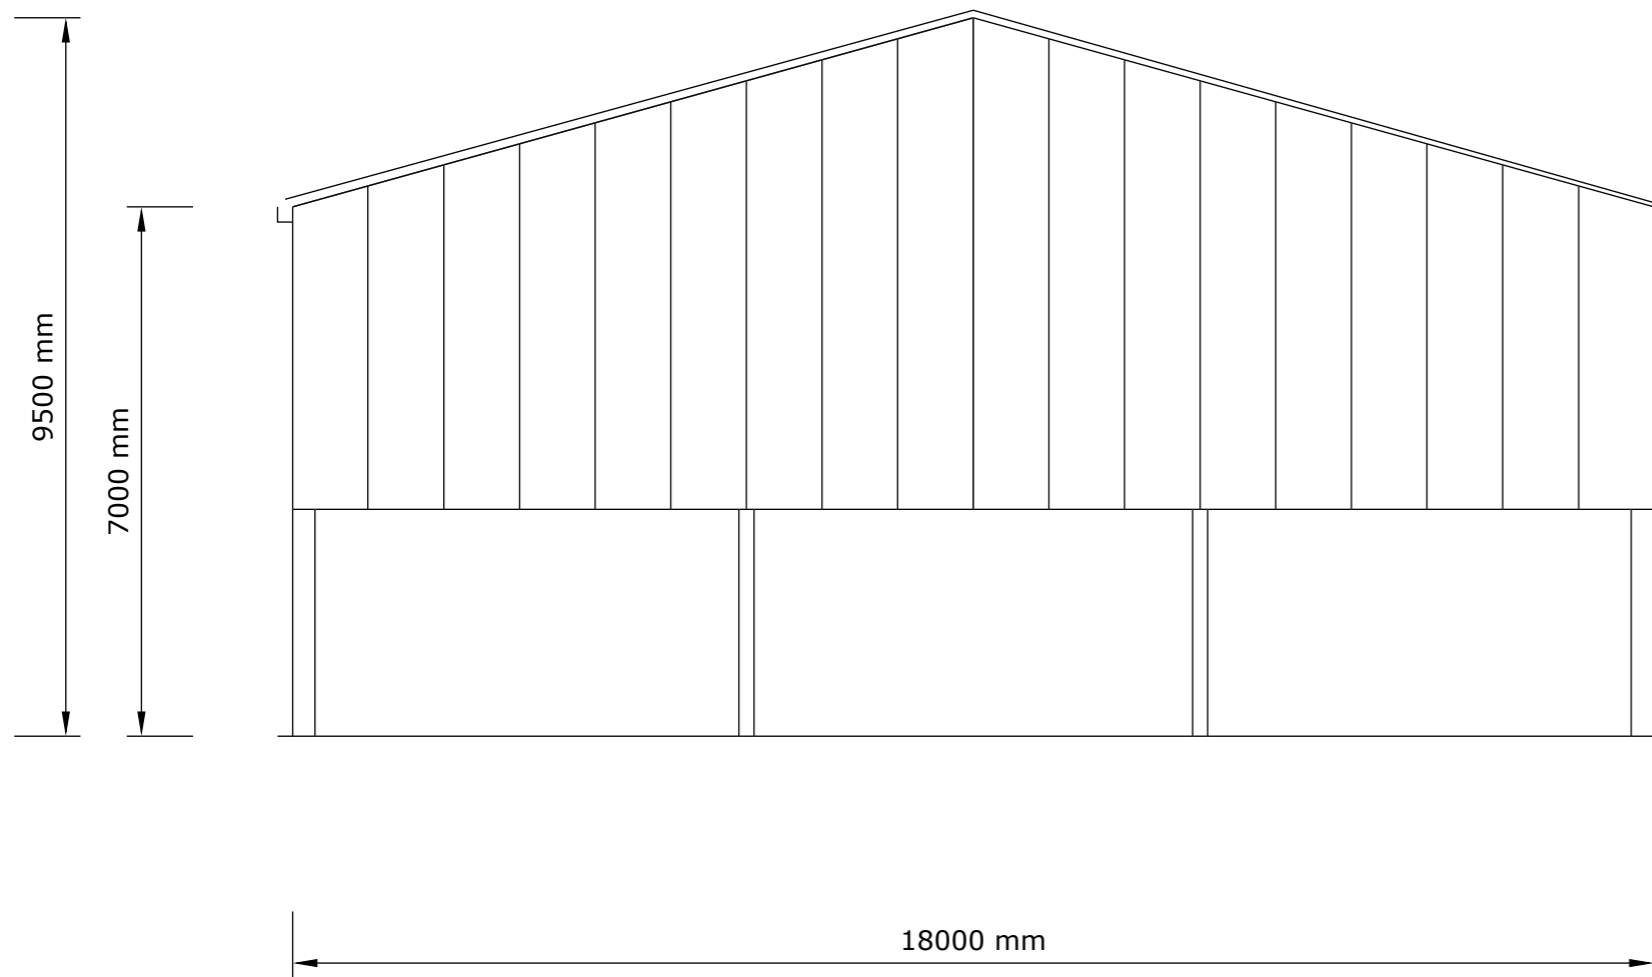

Proposed Steel frame building for storage

East Elevation

Togston Low Hall Amble Morpeth NE65 0HU
Scale 1:100

Proposed Steel frame building for storage

West Elevation

Togston Low Hall Amble Morpeth NE65 0HU
Scale 1:100

Proposed Steel frame building for storage

North Elevation

South Elevation

Togston Low Hall
Amble
Morpeth
NE65 0HU

Scale 1:100

Proposed Steel frame building for storage

Floor Plan

Togston Low Hall Amble Morpeth NE65 0HU
Scale 1:100

Proposed Steel frame building for storage

Roof Plan

Togston Low Hall
Amble
Morpeth
NE65 0HU

Scale 1:100