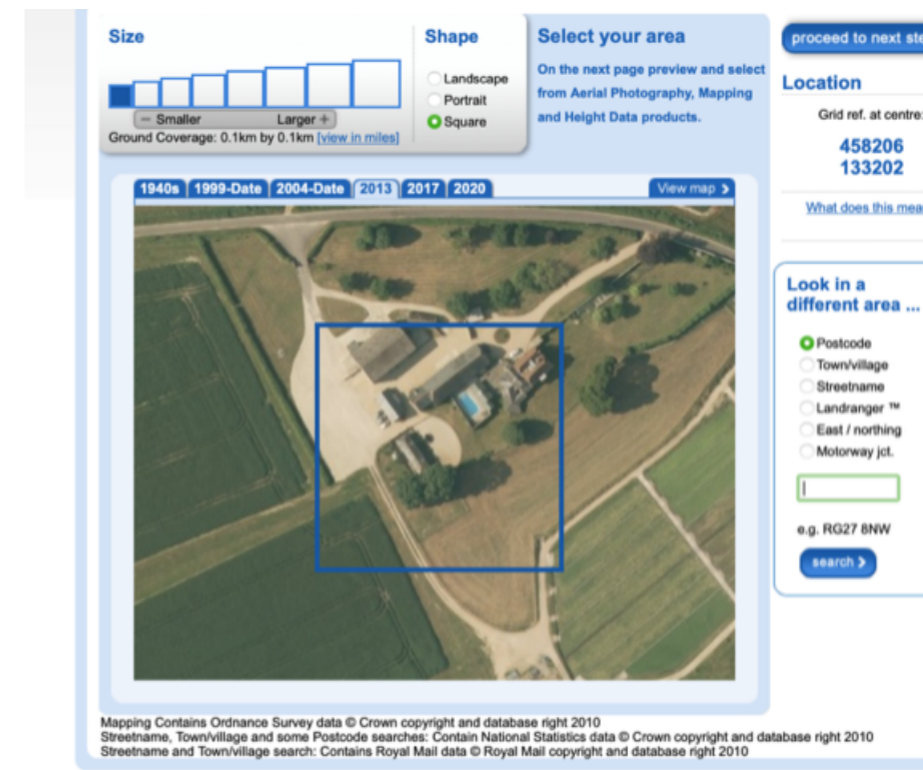

AERIAL VIEW OF SITE [downloaded from Mapserve [surveyed up to 2013] 1:500  
Crown copyright and database rights 2023

Screen Shot of Aerial Map download from Mapserve

Screen Shot of Aerial Map dated 2013 [nts]

REV	DESCRIPTION	DATE	AUTHOR	CHK'D	NOTES
-	-	-	-	-	-

PROJECT The Old Stable Block at Pinglestone Farm, Alresford					
CLIENT Mr & Mrs David Wakeham					
STATUS <b>For Information</b>					
DRAWING HISTORIAL AERIAL VIEWS					
DATE Feb 23	SCALE @ A3 1:500	AUTHOR CW	CHECKED BY -	PROJECT NO. 563	DRAWING NO. 101
					REV. -