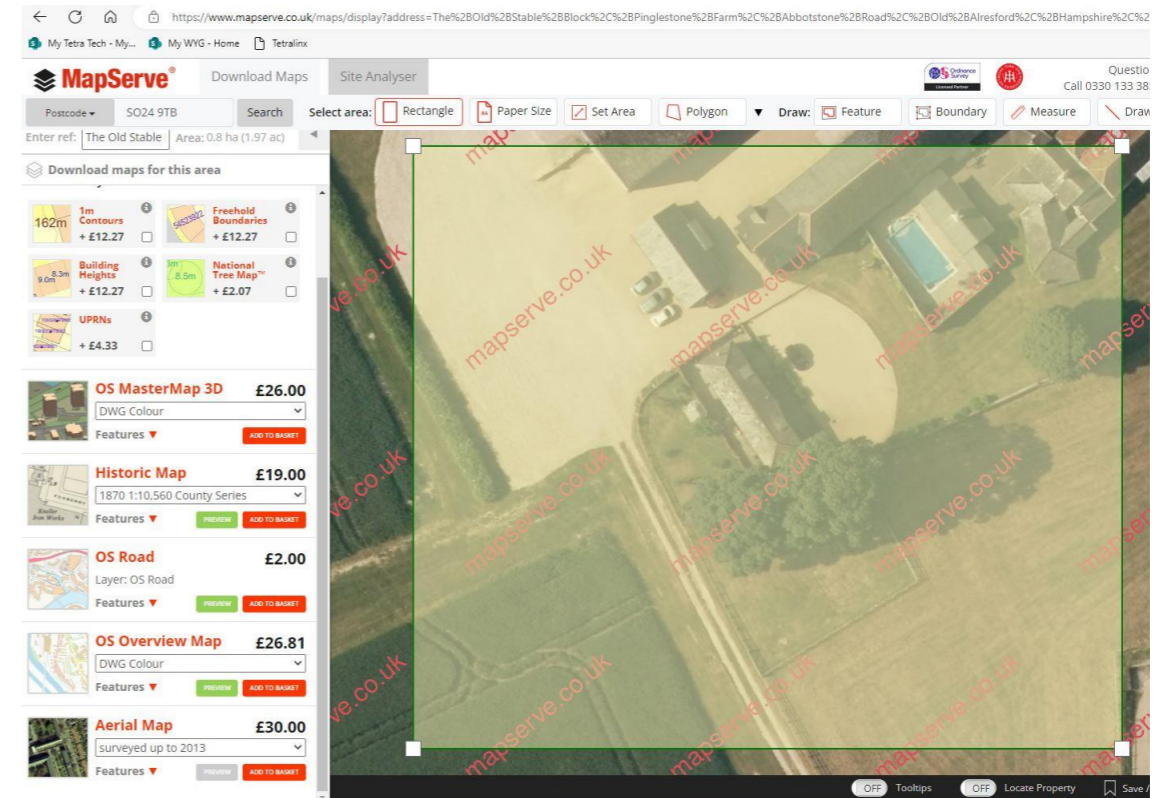

AERIAL VIEW OF SITE [downloaded from Mapserve [surveyed up to 2013] 1:500  
Crown copyright and database rights 2023

Screen Shot of Aerial Map download from Mapserve

Screen Shot of Aerial Map dated 2013 [nts]

REV	DESCRIPTION	DATE	AUTHOR	CHK'D	NOTES
-	-	-	-	-	-

PROJECT The Old Stable Block at Pinglestone Farm, Alresford					
CLIENT Mr & Mrs David Wakeham					
STATUS <b>For Information</b>					
DRAWING HISTORIAL AERIAL VIEWS					
DATE Feb 23	SCALE @ A3 1:500	AUTHOR CW	CHECKED BY -	PROJECT NO. 563	DRAWING NO. 101
					REV. -