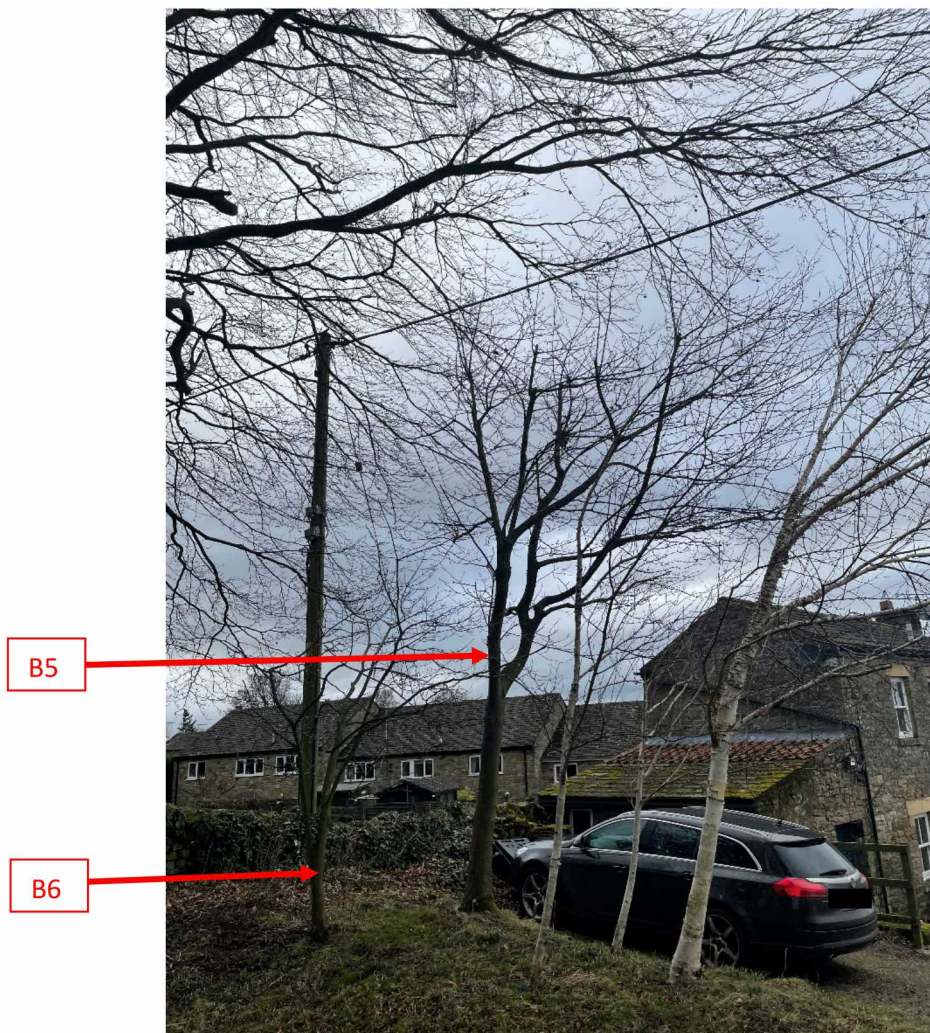

North View, Barningham, DL11 7DU – planning enquiry for tree works & removal

F55	Quince		
F56	Plum		
F57	Apple		
F58	Pear		
F59	Cherry		
F60	Apple		
F61	Apple		
F62	Apple		
F63	Pear		
F64	Cherry		
F65	Apple		
F66	Apple		
F67	Pear		
F68	Pear		
C69	Conifer	Removal	Increase light into orchard & allow planting of native hedgerow
C70	Conifer	Removal	Increase light into orchard & allow planting of native hedgerow
C71	Conifer	Removal	As above, plus tree is in poor condition/dangerous
C72	Conifer	Removal	As above, plus tree is in poor condition/dangerous
C73	Conifer	Removal	Increase light into orchard & allow planting of native hedgerow
C74	Conifer	Removal	Increase light into orchard & allow planting of native hedgerow
C75	Conifer	Removal	Increase light into orchard & allow planting of native hedgerow
H76	Mixed Native Hedgerow		

Photographs of trees requiring work/removal