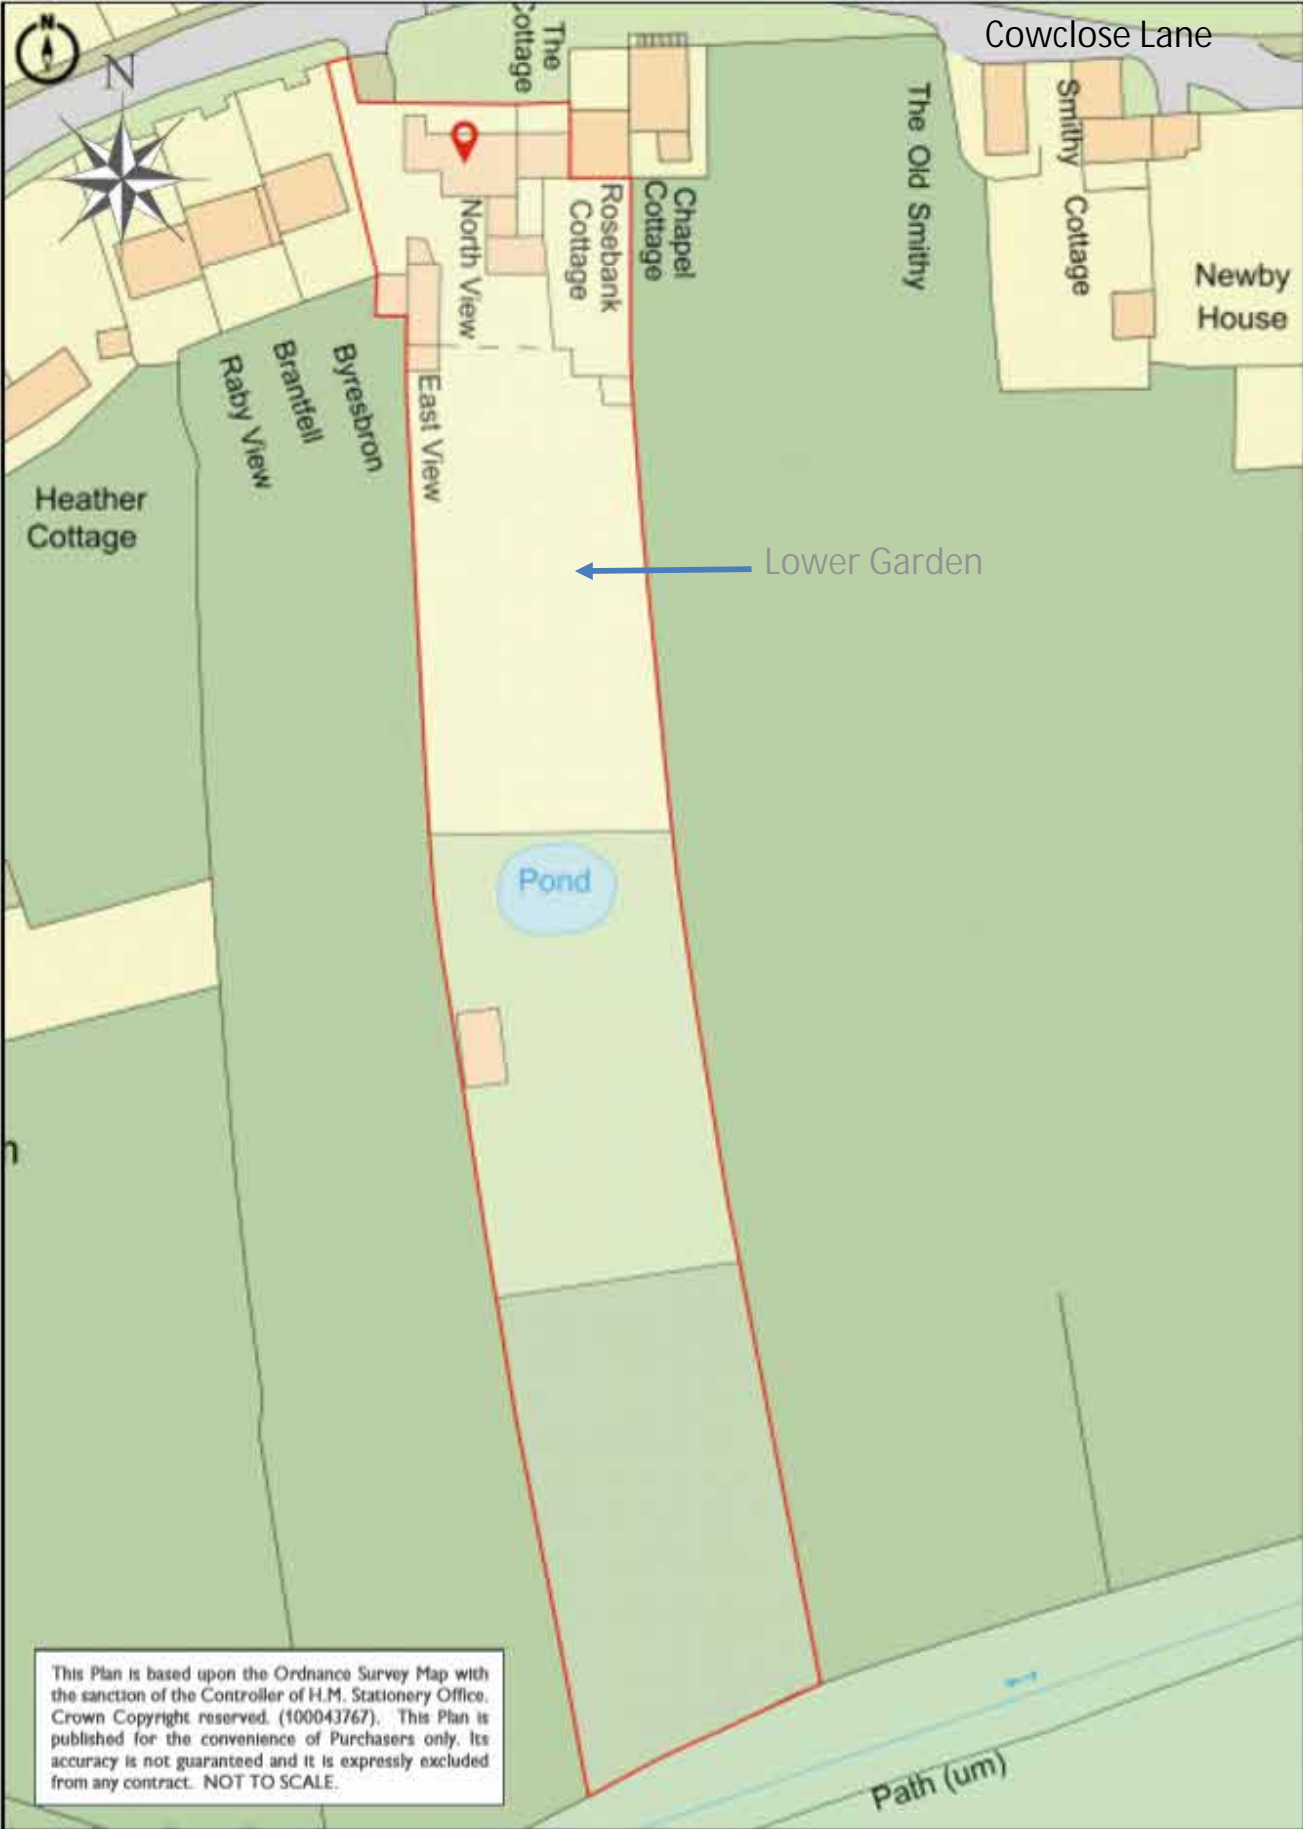

Plan of Our Property & Land (Outlined Red) Showing Location of Lower Garden

Arial View of Our Property & Land Showing Lower Garden

Expanded View of Lower Garden Showing Location of All Trees

Permission requested for trees highlighted red

Arial View of Lower Garden

North View, Barningham, DL11 7DU – planning enquiry for tree works & removal

Chart detailing the work we are requesting permission for

KEY: B = Broadleaf C = Conifer F = Fruit Tree H = Hedgerow

Photographs of trees requiring work/removal

North View, Barningham, DL11 7DU – planning enquiry for tree works & removal

C11-C21

H34 & H35

H38

North View, Barningham, DL11 7DU – planning enquiry for tree works & removal