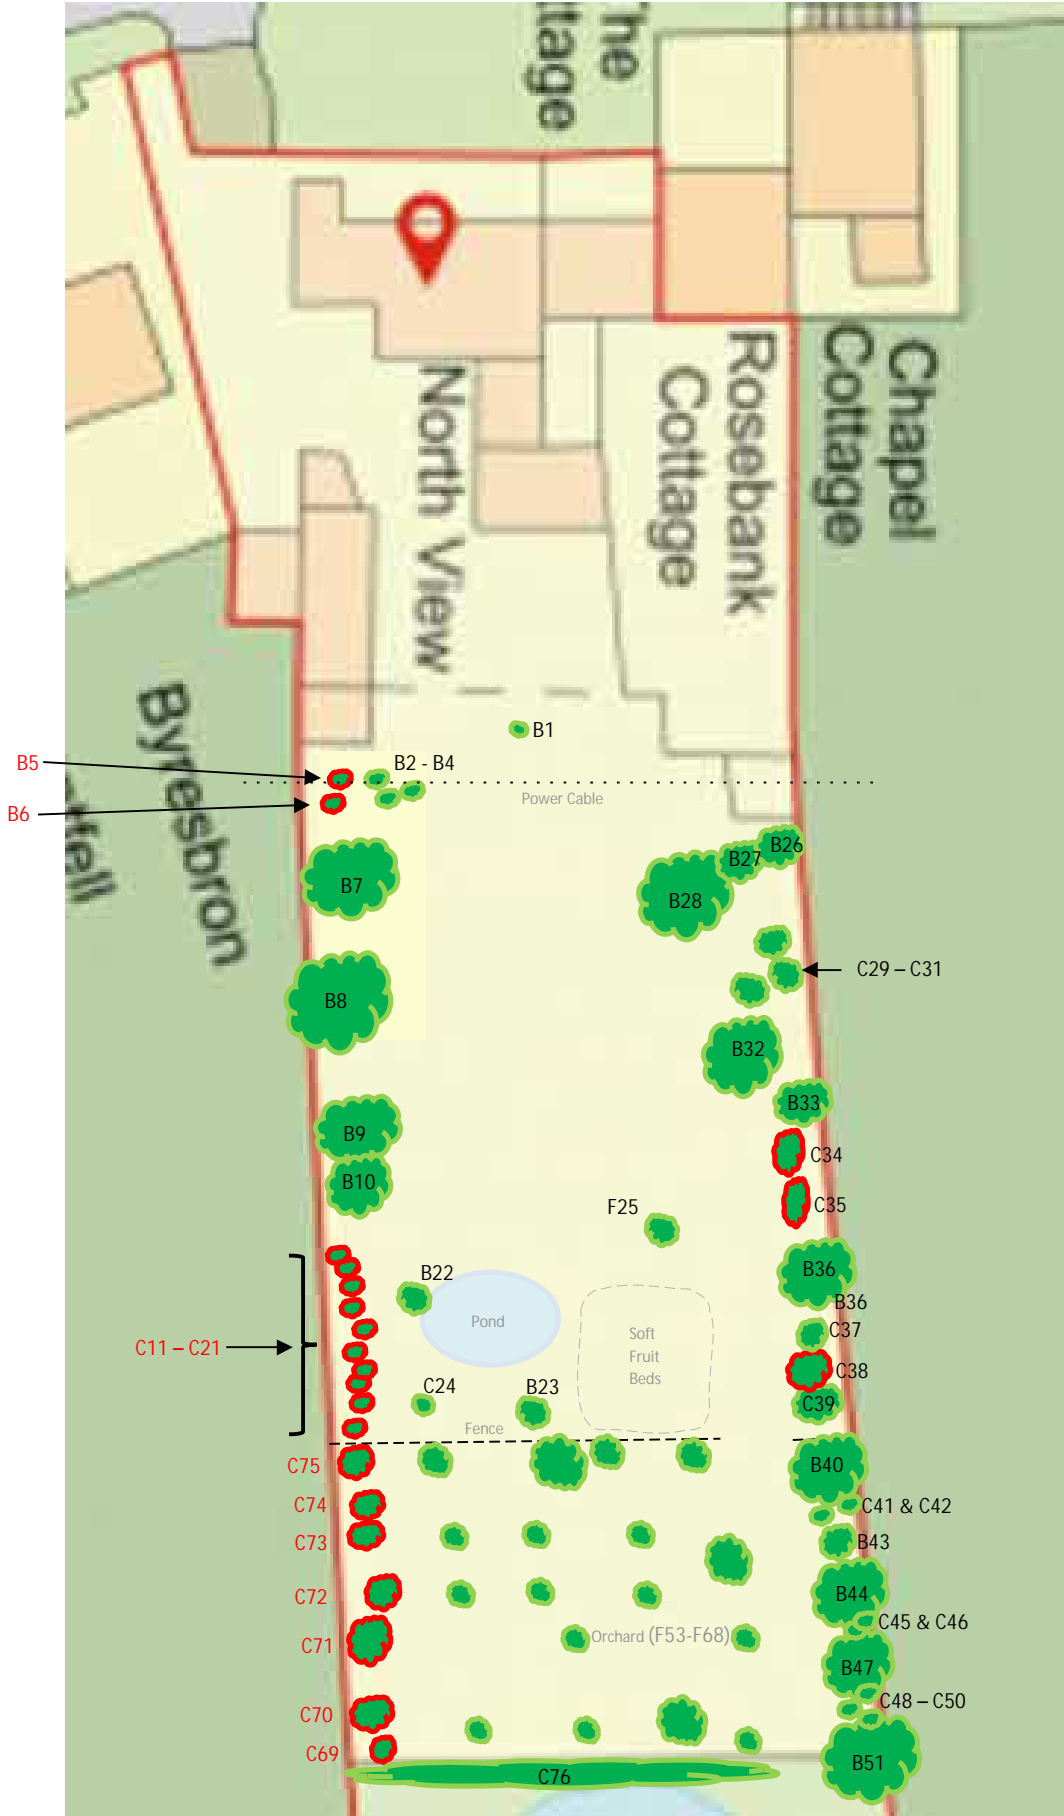

Plan of Our Property & Land (Outlined Red) Showing Location of Lower Garden

Arial View of Our Property & Land Showing Lower Garden

Expanded View of Lower Garden Showing Location of All Trees

Permission requested for trees highlighted red

Arial View of Lower Garden

North View, Barningham, DL11 7DU – planning enquiry for tree works & removal

Chart detailing the work we are requesting permission for

KEY: B = Broadleaf C = Conifer F = Fruit Tree H = Hedgerow