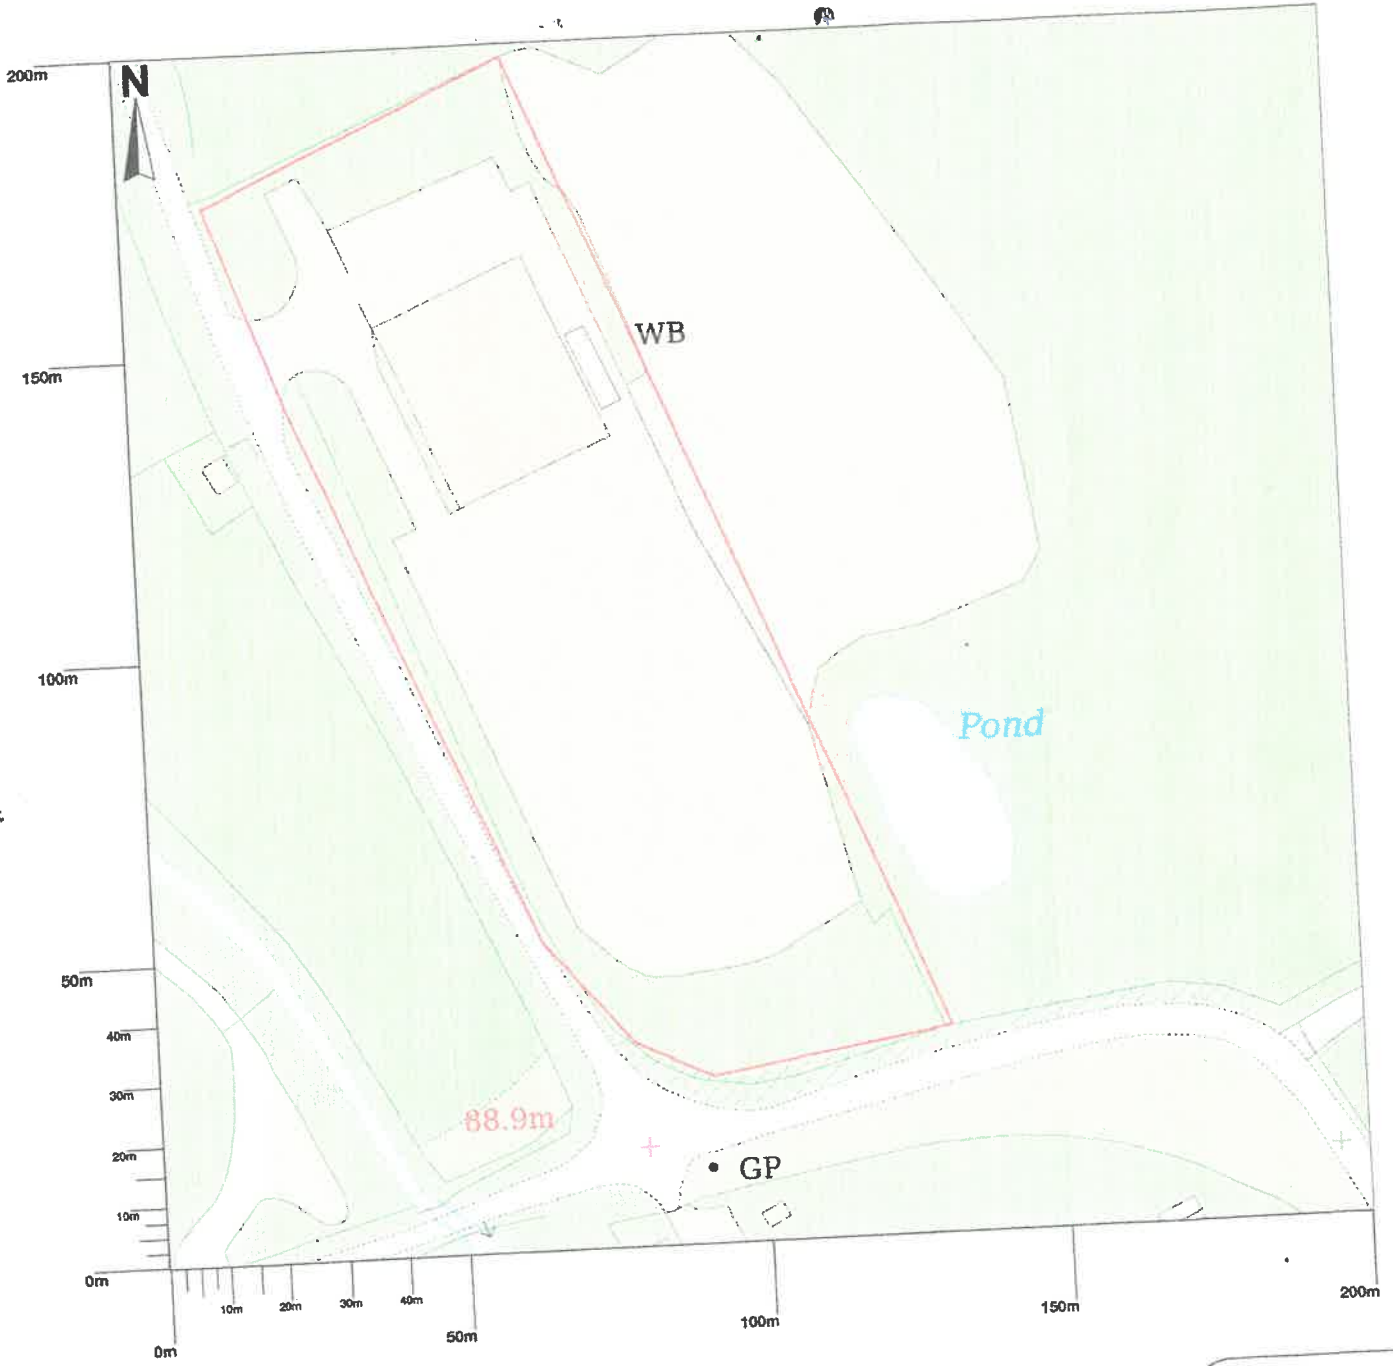

**Janbor Ltd, Barley Croft End, Furneux Pelham, Buntingford, SG9  
0LL**

Scale 1:1250  
© Crown copyright and database rights 2023 OS 100054135. Map area bounded by: 543650,227266  
543850,227466. Produced on 26 January 2023 from the OS National Geographic Database. Supplied by  
UKPlanningMaps.com. Unique plan reference: p4b/uk/900033/1214784