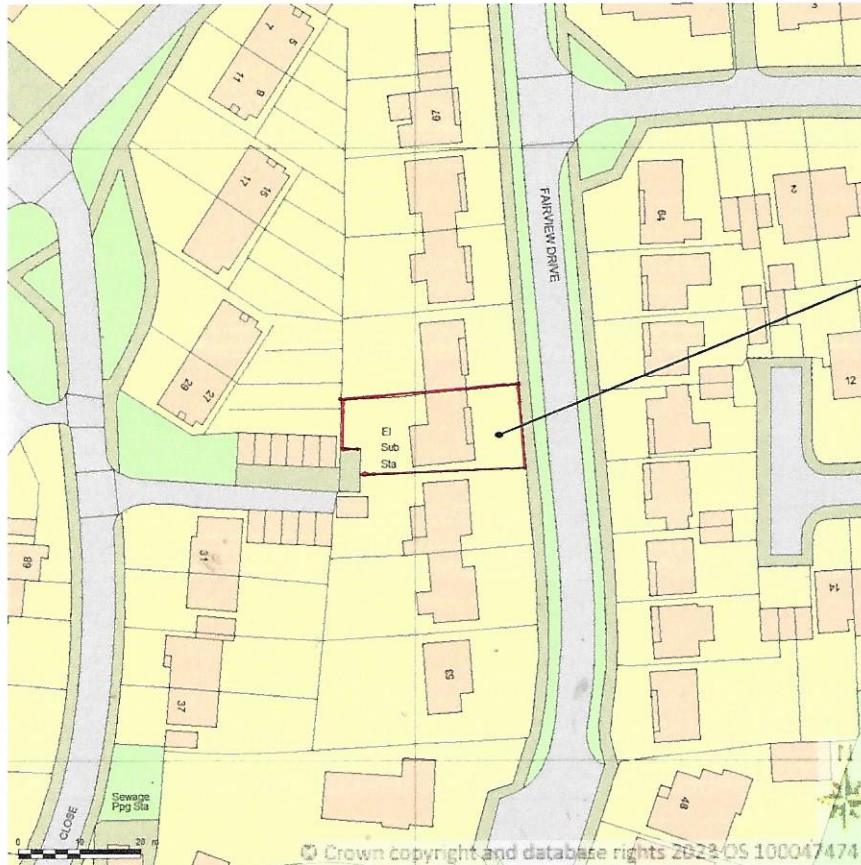

SITE LOCATION PLAN

AREA 2 HA

SCALE: 1:1250 on A4

CENTRE COORDINATES: 442004 , 107153

THE 'SITE'

Supplied by Streetwise Maps Ltd

www.streetwise.net

Licence No: 100047474

08:56:06 04/02/2023

59 FAIRVIEW DRIVE
LYTHE
SOUTHAMPTON
SO45 5GX