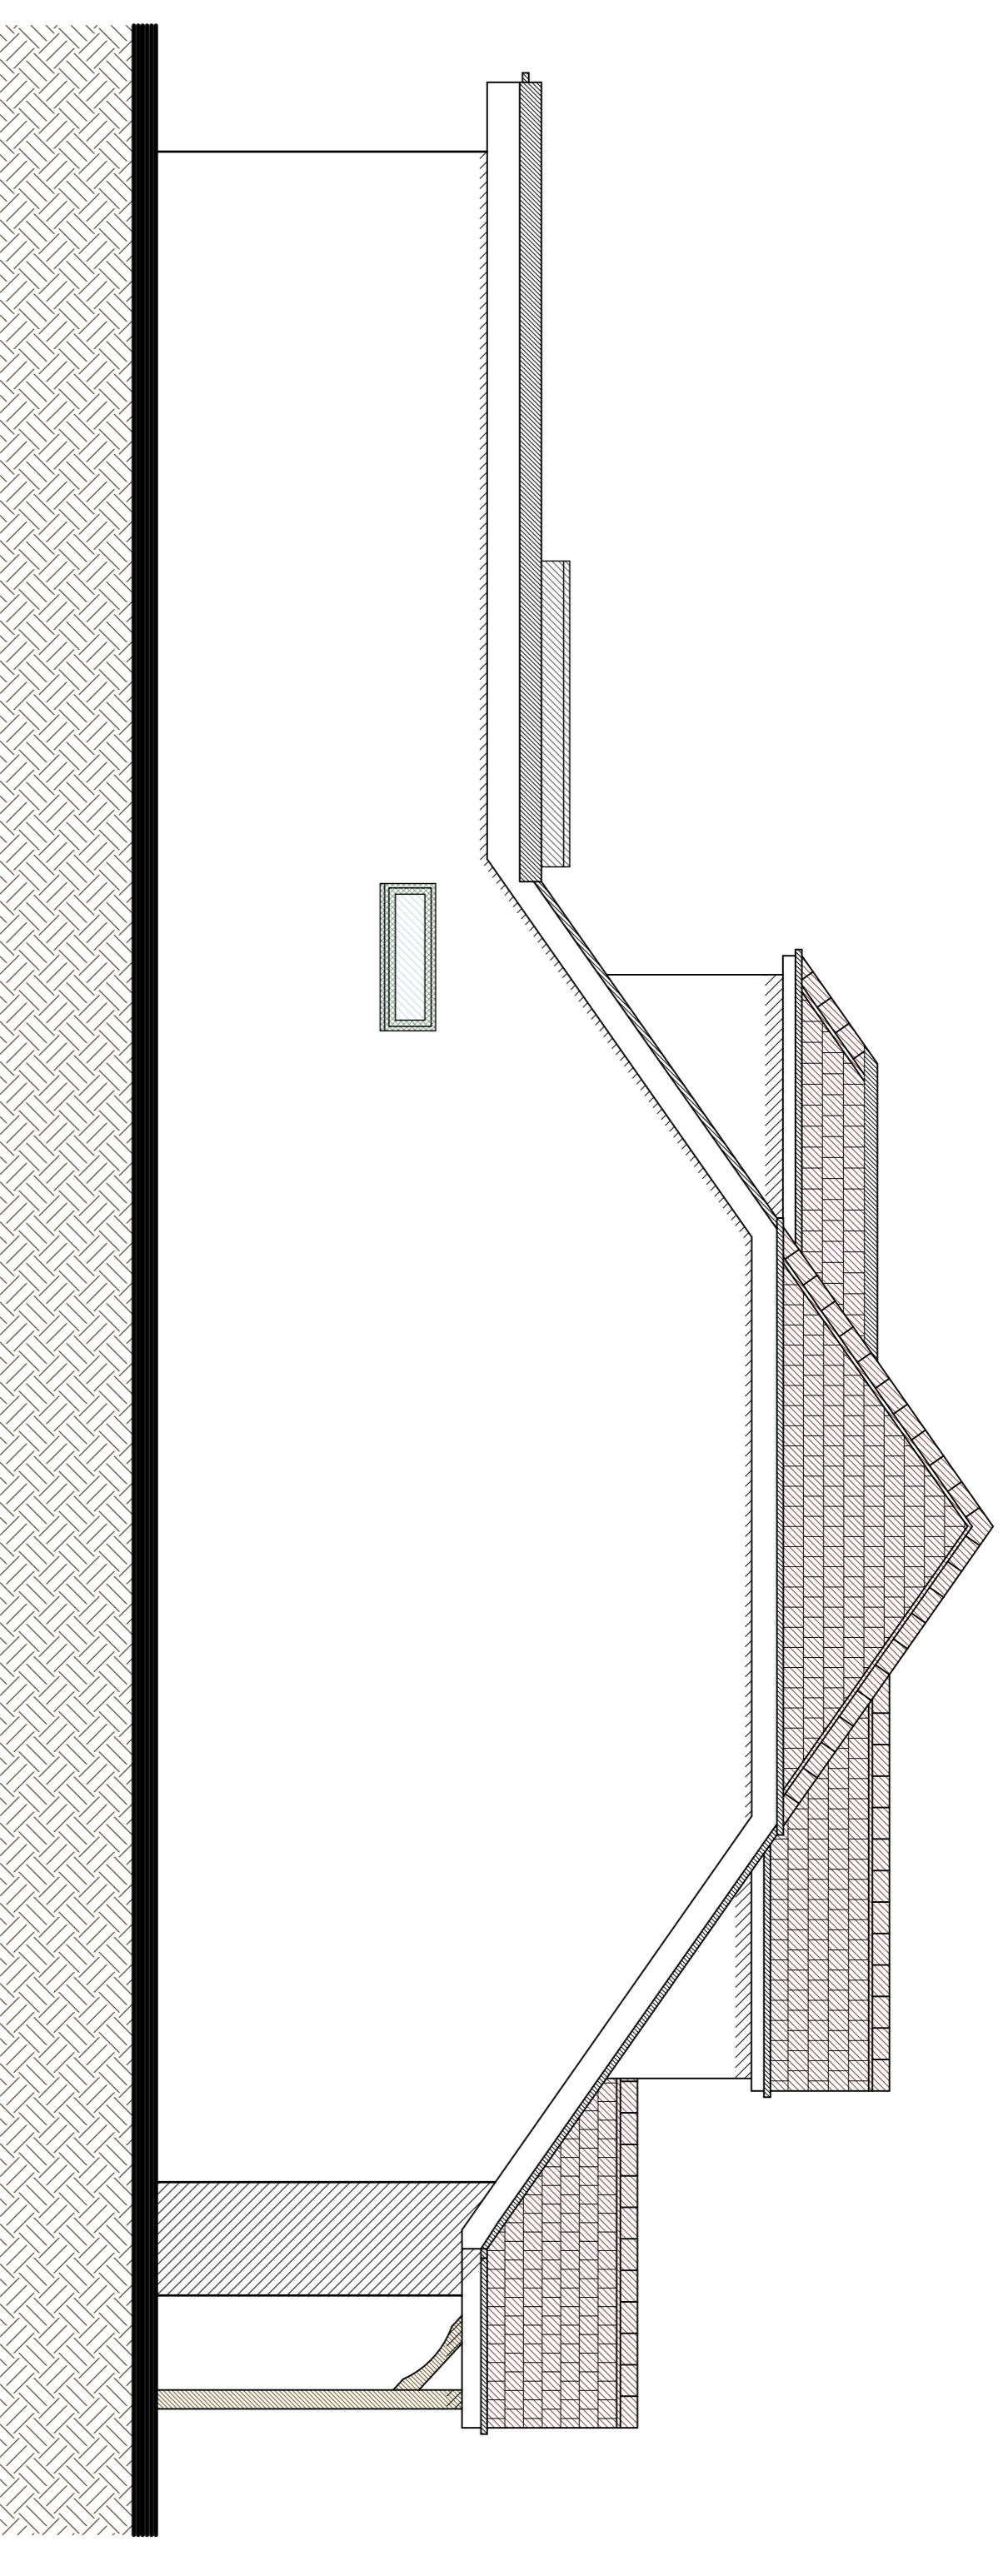

South West - front elevation
@ scale 1:50

North West - side elevation
@ scale 1:50

North East - rear elevation
@ scale 1:50

South East - side elevation
@ scale 1:50

✉ rob@iptoplans.co.uk ☎ 07872 165332

DRAWING NUMBER
22 - 828/004

SCALE
1:50 @ A1

DRAWN BY
R.SMITH

DATE
FEB 2023

PROJECT
Avondale, Ringwood Road,
Sopley, BH23 7BE.
DRAWING TITLE
**EXTENSION & ALTERATIONS
PROPOSED ELEVATIONS**