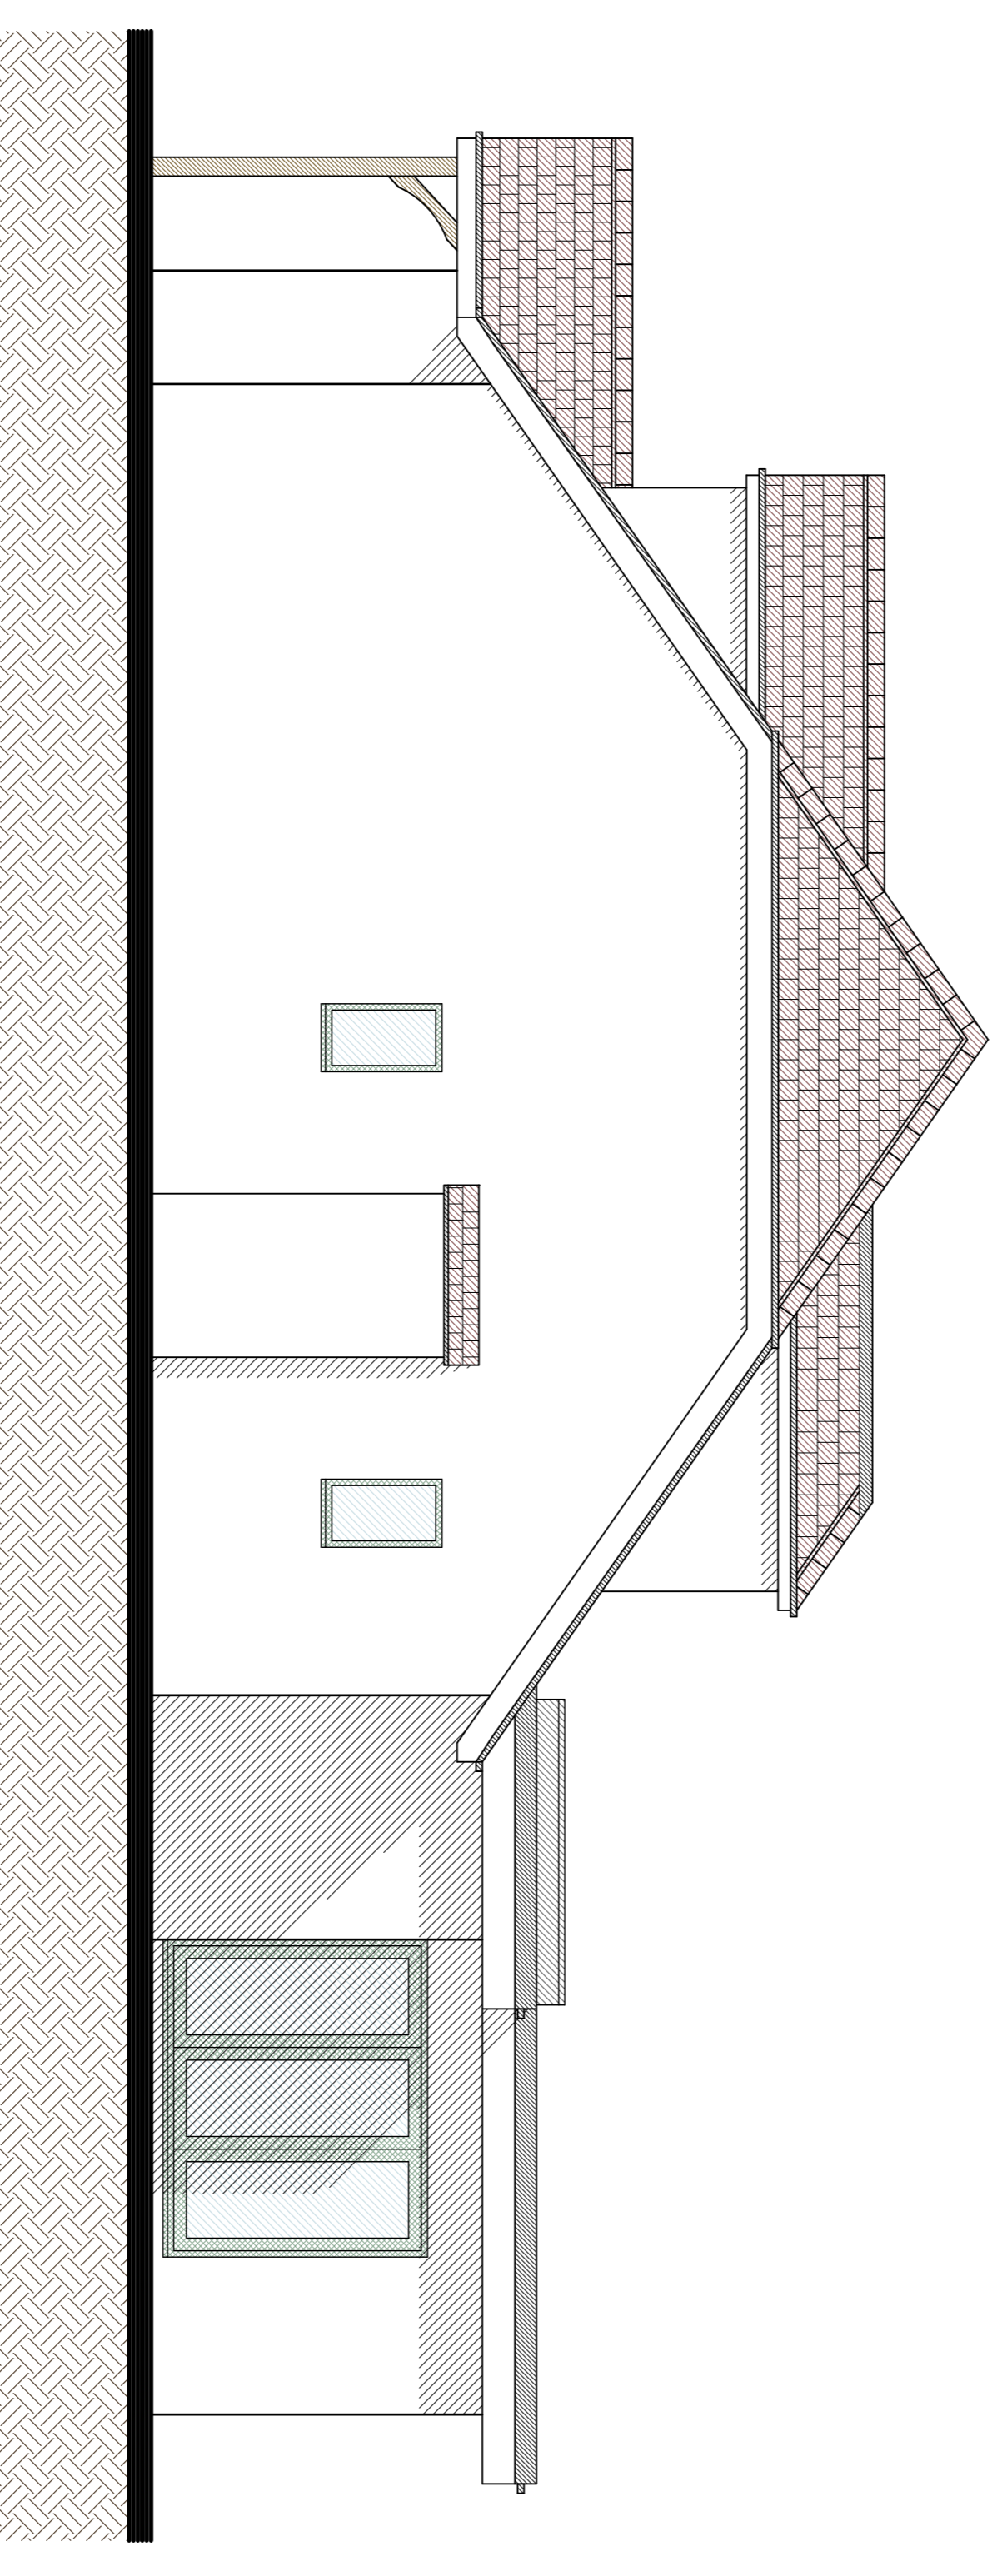

South West - front elevation
@ scale 1:50

North West - side elevation
@ scale 1:50

North East - rear elevation
@ scale 1:50

South East - side elevation
@ scale 1:50

✉ rob@iptoplans.co.uk ☎ 07872 165332

DRAWING NUMBER
22 - 828/004

SCALE
1:50 @ A1

DRAWN BY
R.SMITH

DATE
FEB 2023

PROJECT
Avondale, Ringwood Road,
Sopley, BH23 7BE.
DRAWING TITLE
**EXTENSION & ALTERATIONS
PROPOSED ELEVATIONS**