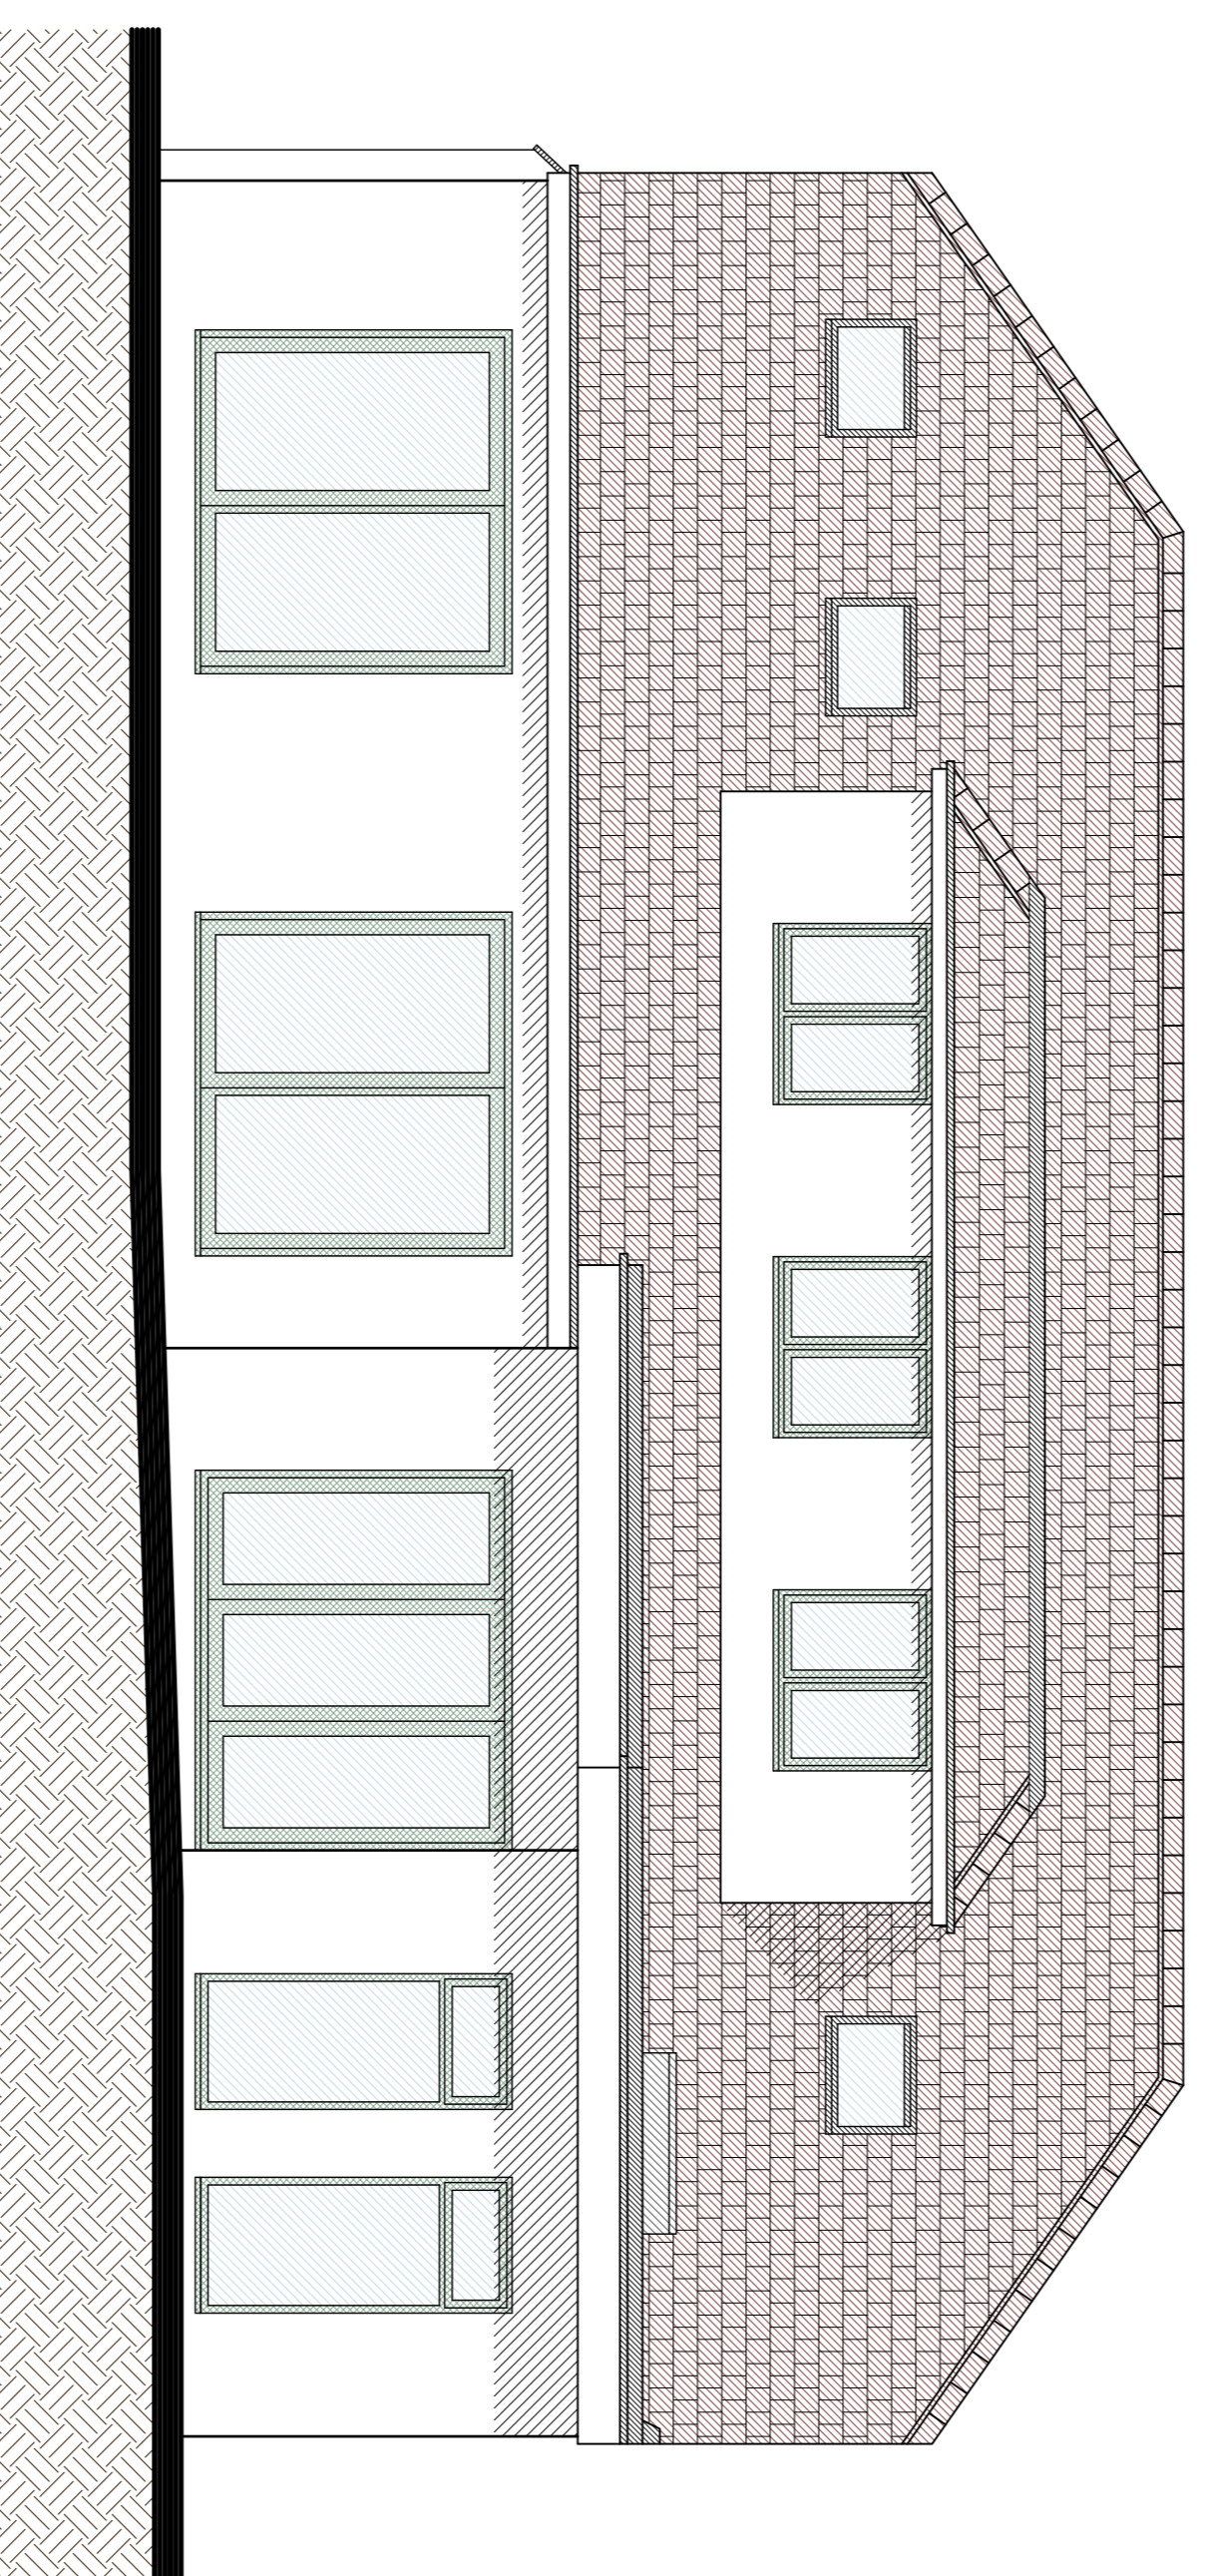

South West - front elevation
@ scale 1:50

North West - side elevation
@ scale 1:50

North East - rear elevation
@ scale 1:50

South East - side elevation
@ scale 1:50

✉ rob@iptoplans.co.uk ☎ 07872 165332

DRAWING NUMBER
22 - 828/004

SCALE
1:50 @ A1

DRAWN BY
R.SMITH

DATE
FEB 2023

PROJECT
Avondale, Ringwood Road,
Sopley, BH23 7BE.
DRAWING TITLE
**EXTENSION & ALTERATIONS
PROPOSED ELEVATIONS**