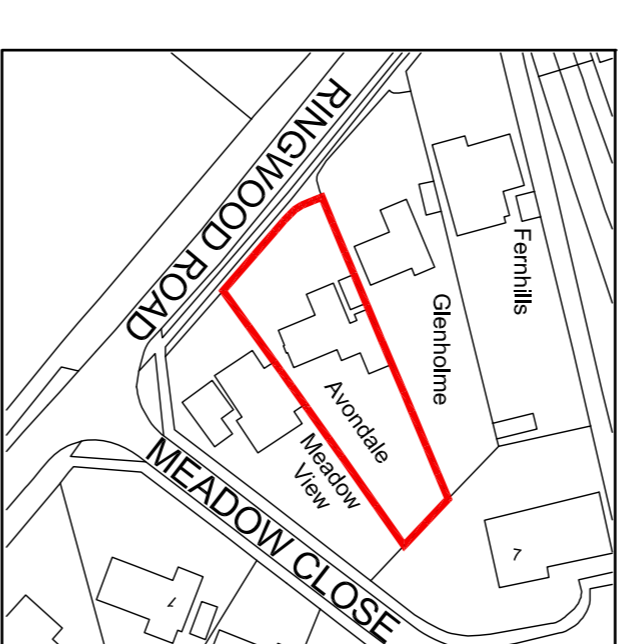

Block Plan 1:200

Location Plan 1:1250

© Crown copyright 2023 Ordnance Survey 100053143

DRAWING NUMBER
22 - 828/005

SCALE
as shown @ A1

DRAWN BY
R.SMITH

DATE
FEB 2023

PROJECT
**Avondale, Ringwood Road,
Sopley, BH23 7BE.**

DRAWING TITLE
**EXTENSION & ALTERATIONS
SITE PLAN**